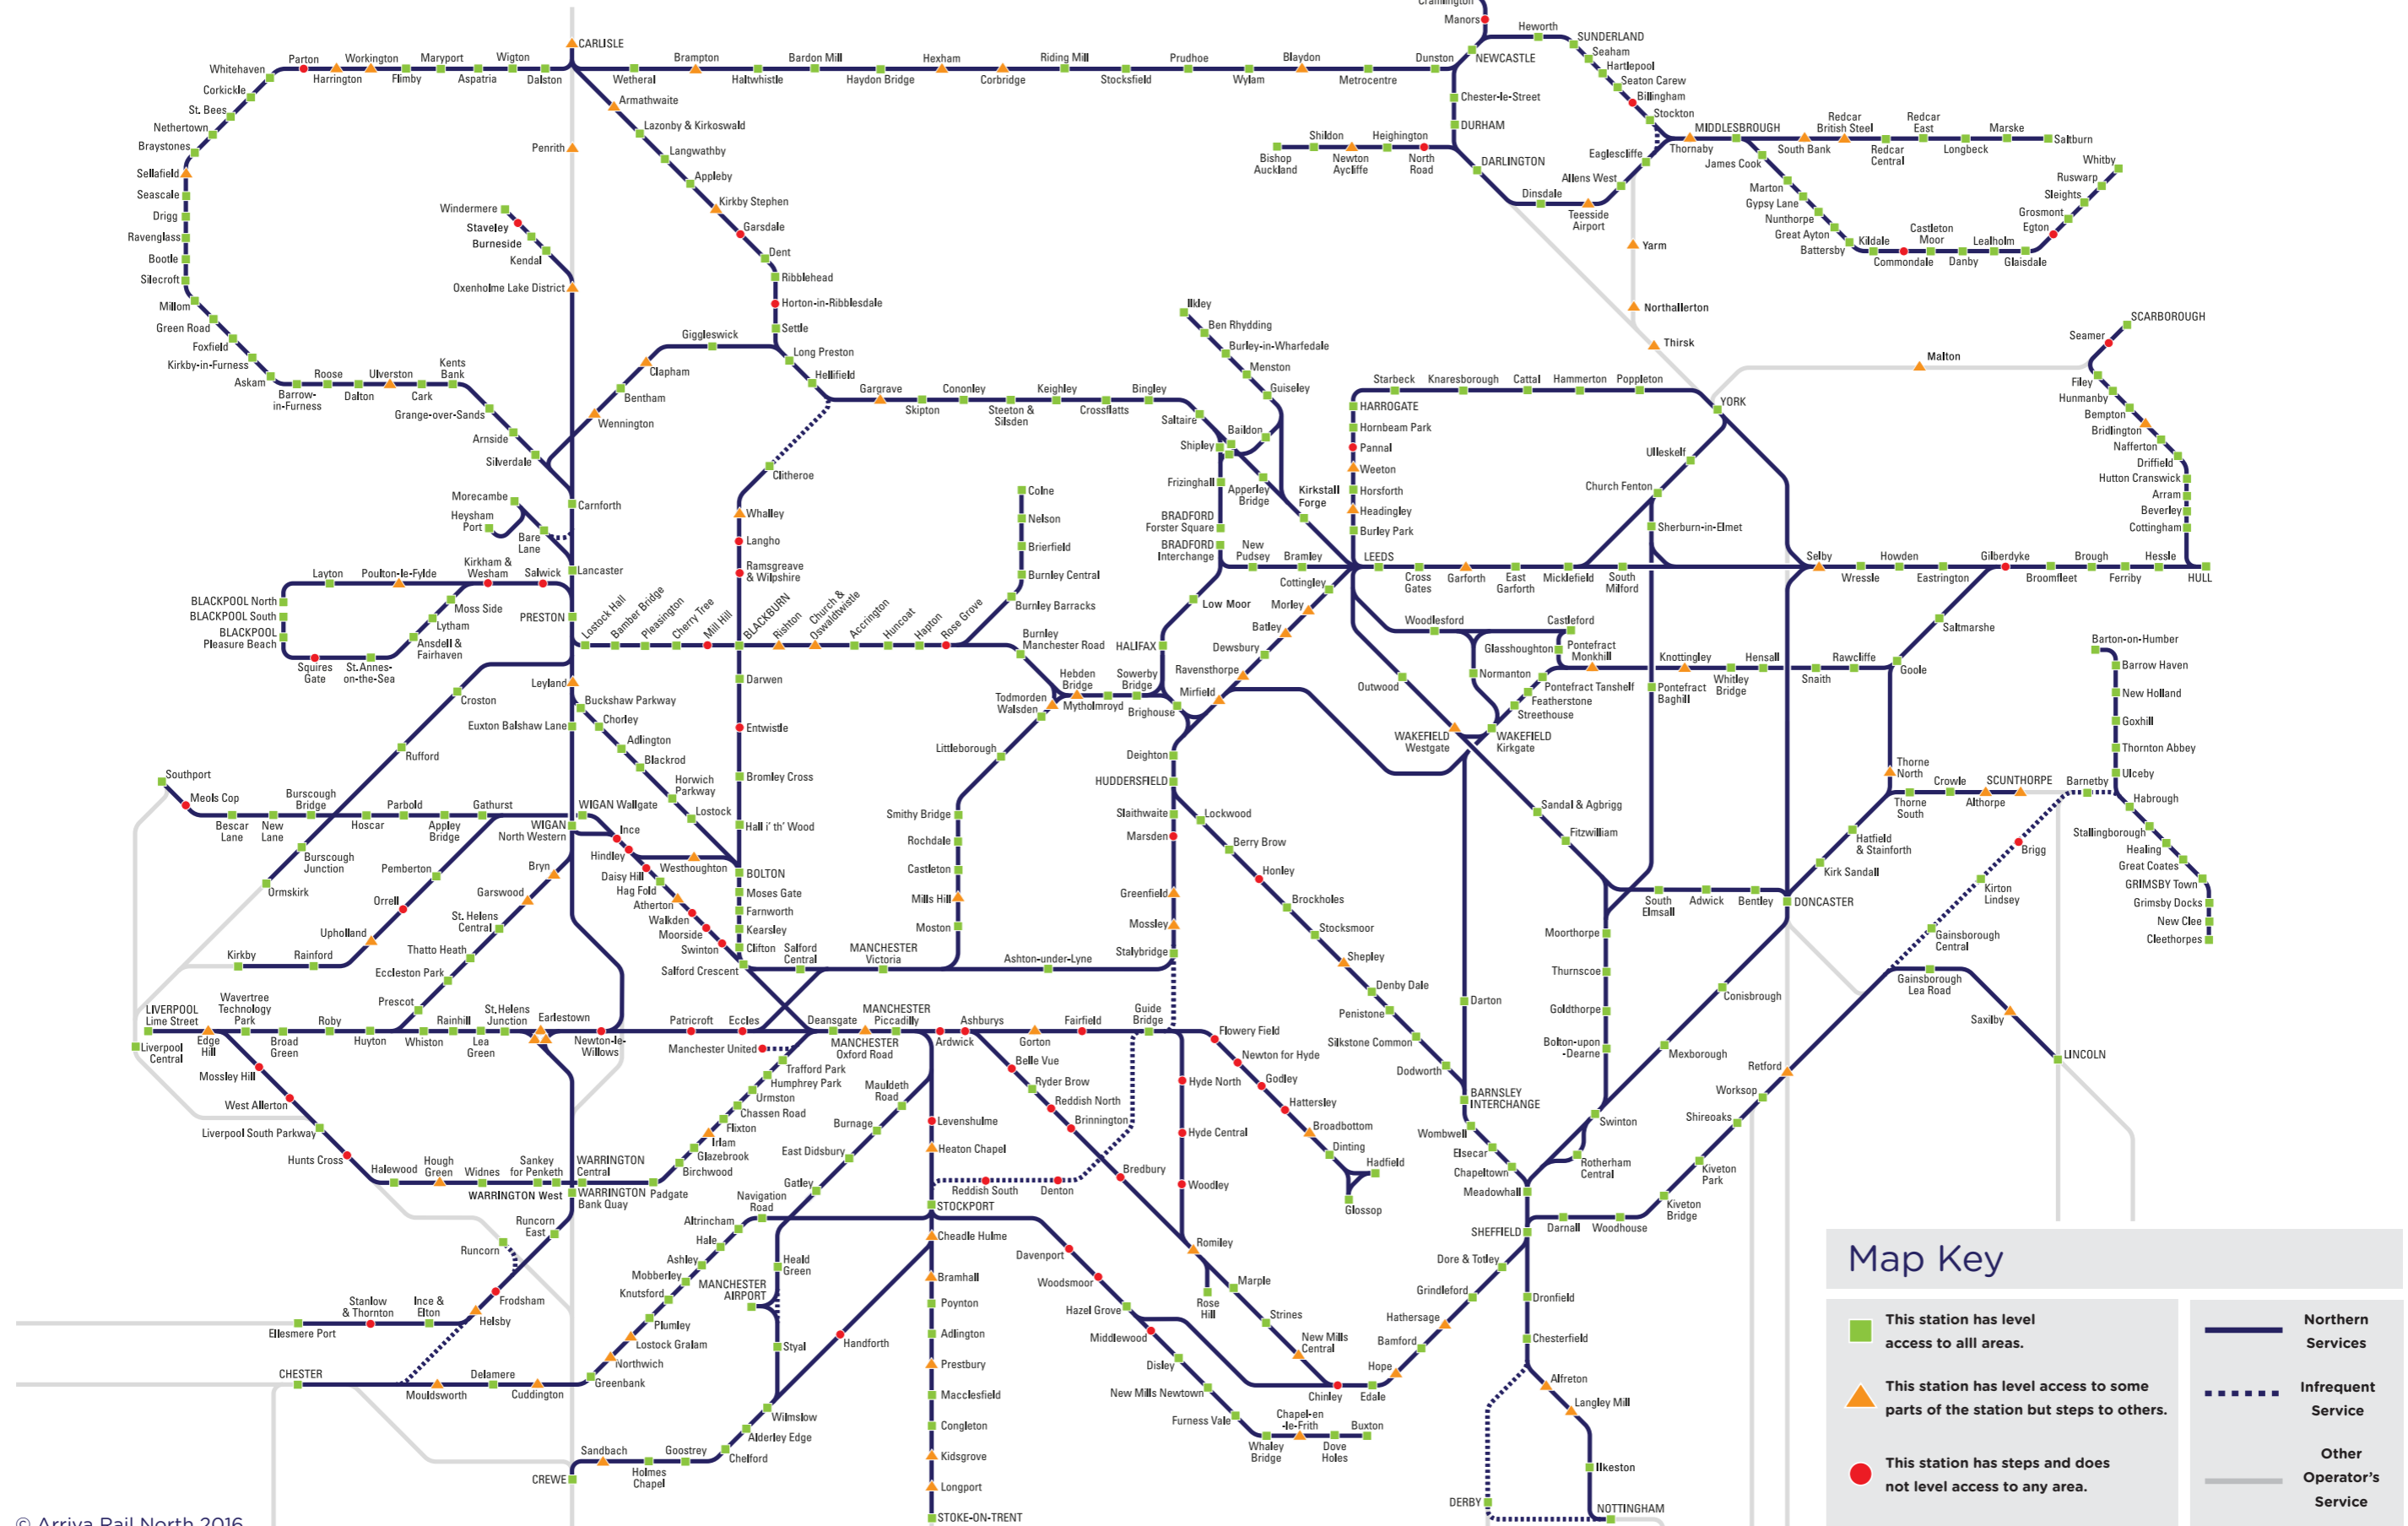

Our Step Free Network...

Map Key

	This station has level access to all areas.		Northern Services
	This station has level access to some parts of the station but steps to others.		Infrequent Service
	This station has steps and does not have level access to any area.		Other Operator's Service