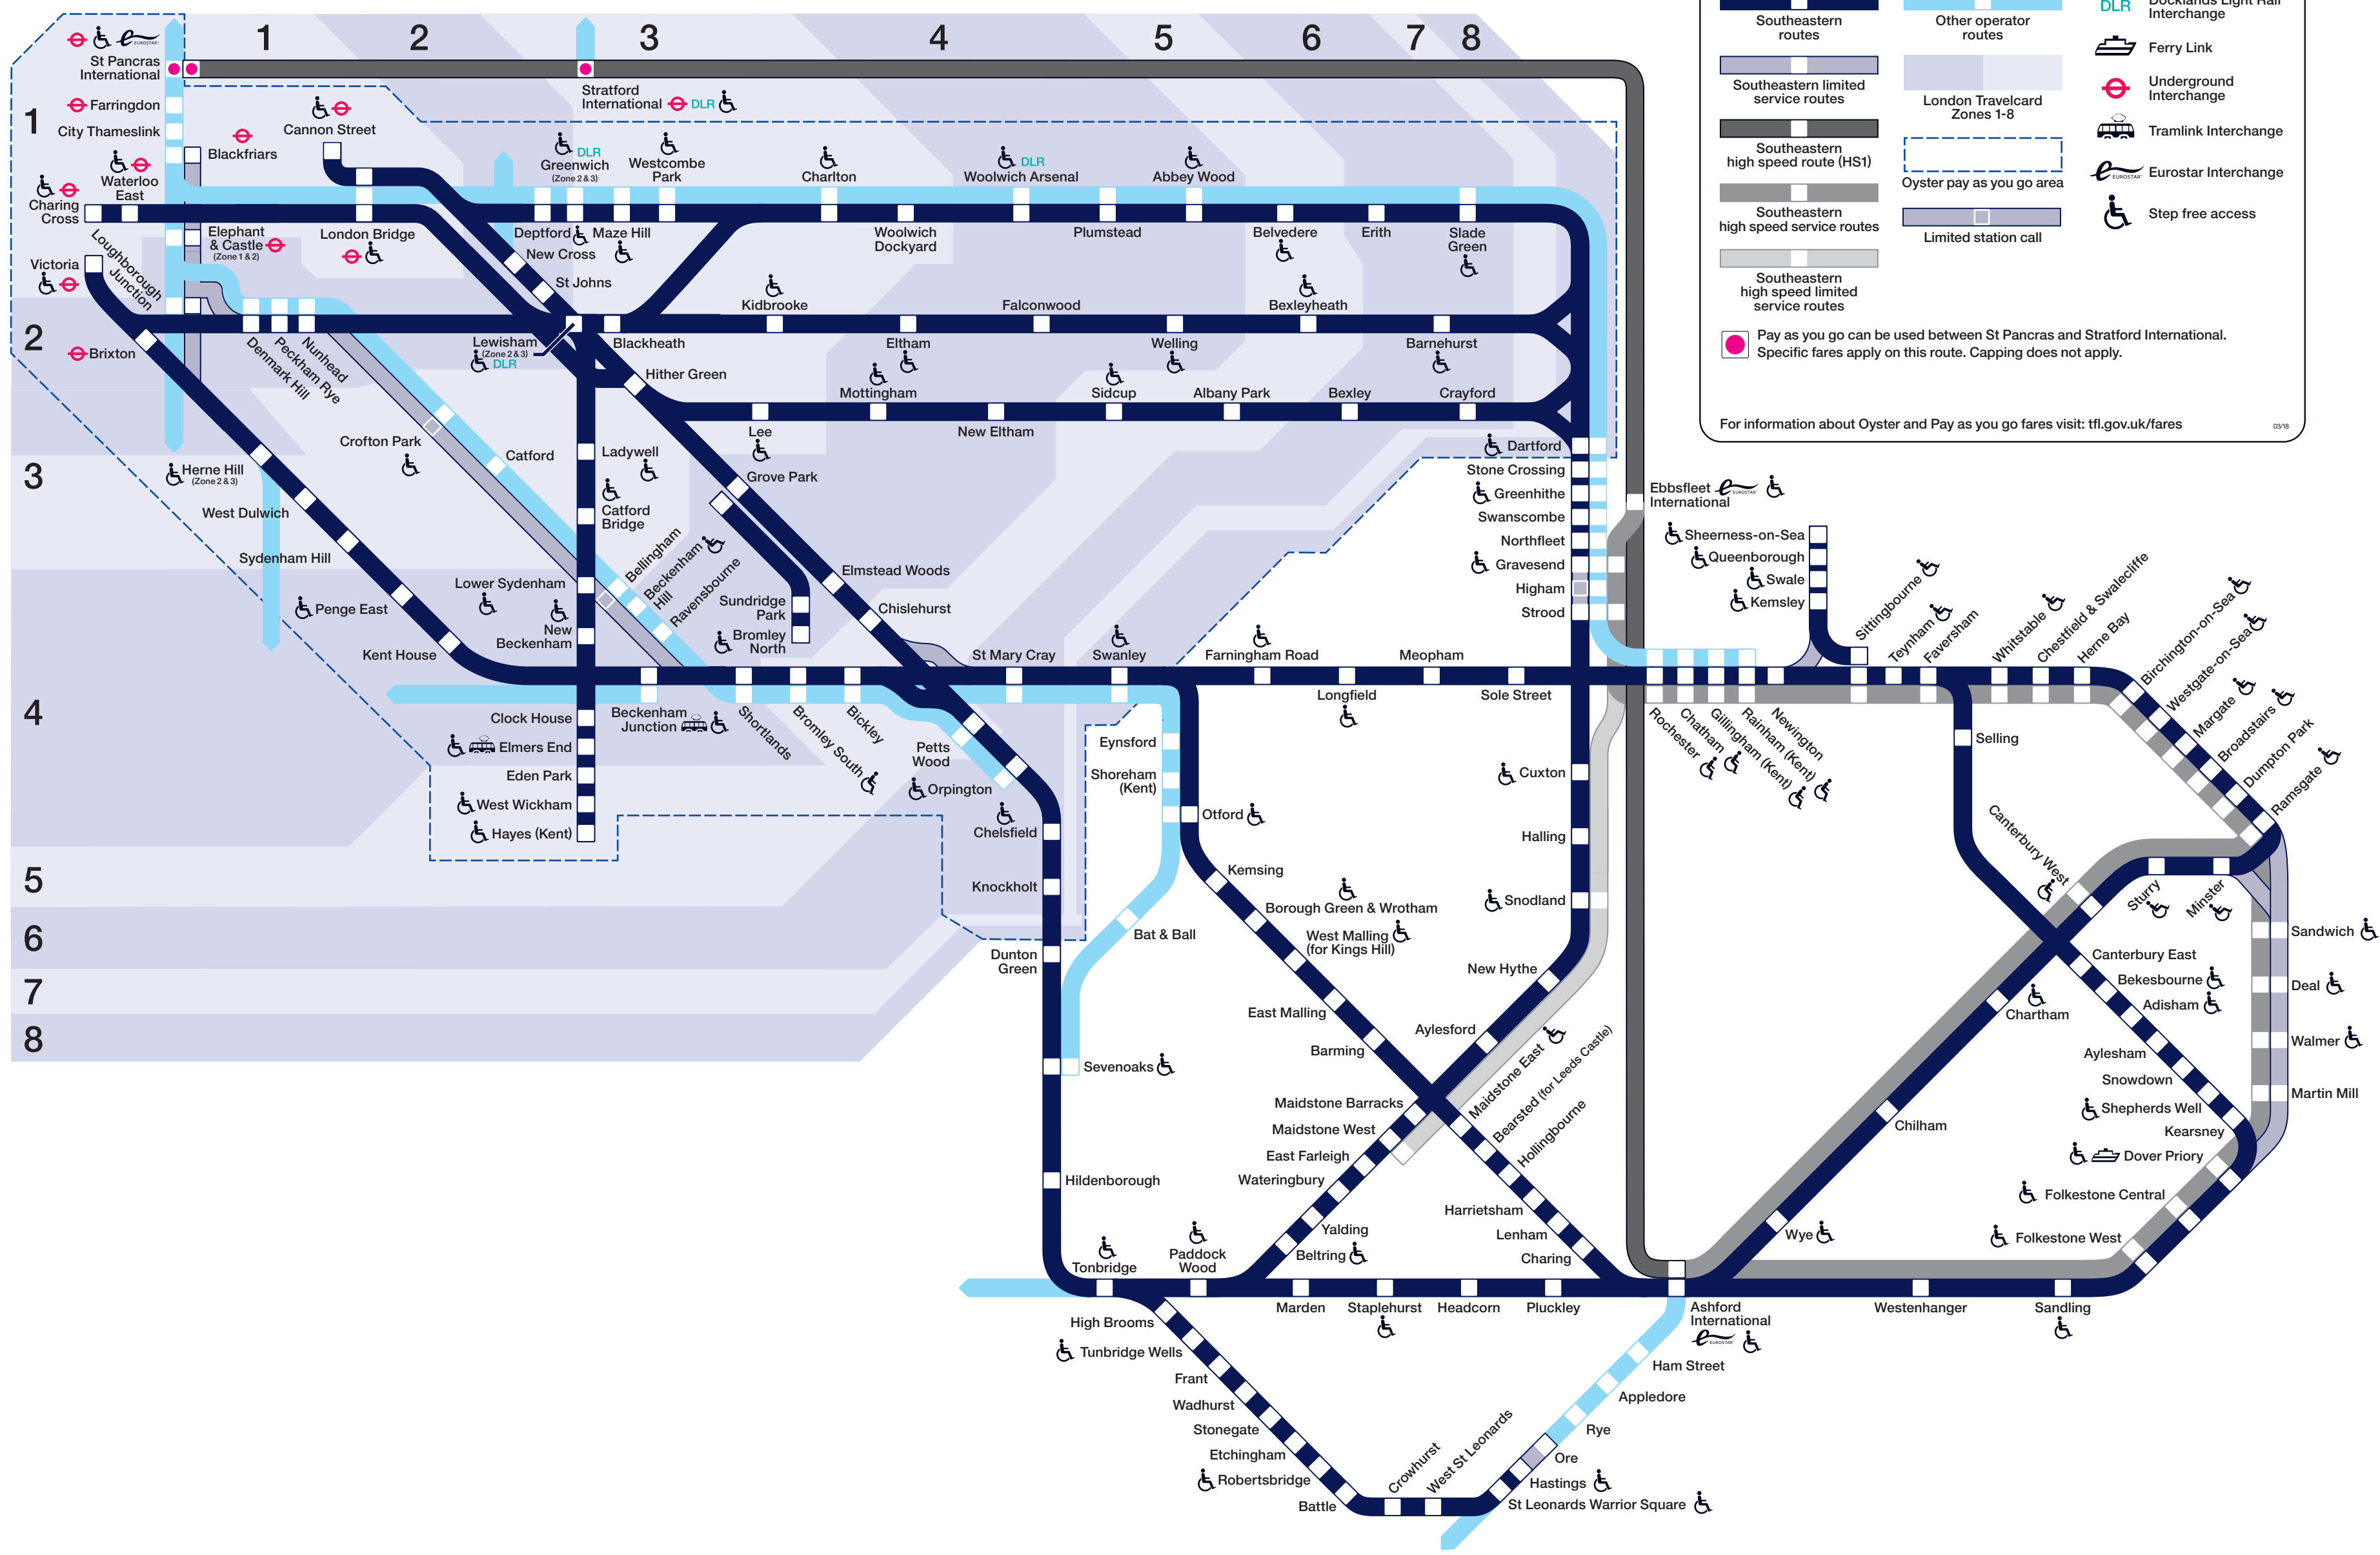

Southeastern network map

Legend:

- Southeastern routes:** Dark blue line
- Southeastern limited service routes:** Light blue line
- Southeastern high speed route (HS1):** Grey line
- Southeastern high speed limited service routes:** Light grey line
- Other operator routes:** Light blue line
- London Travelcard Zones 1-8:** Numbered vertical bars
- Oyster pay as you go area:** Dashed blue line
- Limited station call:** Small white box
- DLR:** Docklands Light Rail Interchange (Icon)
- Ferry Link:** Ferry icon
- Underground Interchange:** Underground icon
- Tramlink Interchange:** Tramlink icon
- Eurostar Interchange:** Eurostar icon
- Step free access:** Wheelchair icon

Pay as you go can be used between St Pancras and Stratford International. Specific fares apply on this route. Capping does not apply.

For information about Oyster and Pay as you go fares visit: tfl.gov.uk/fares