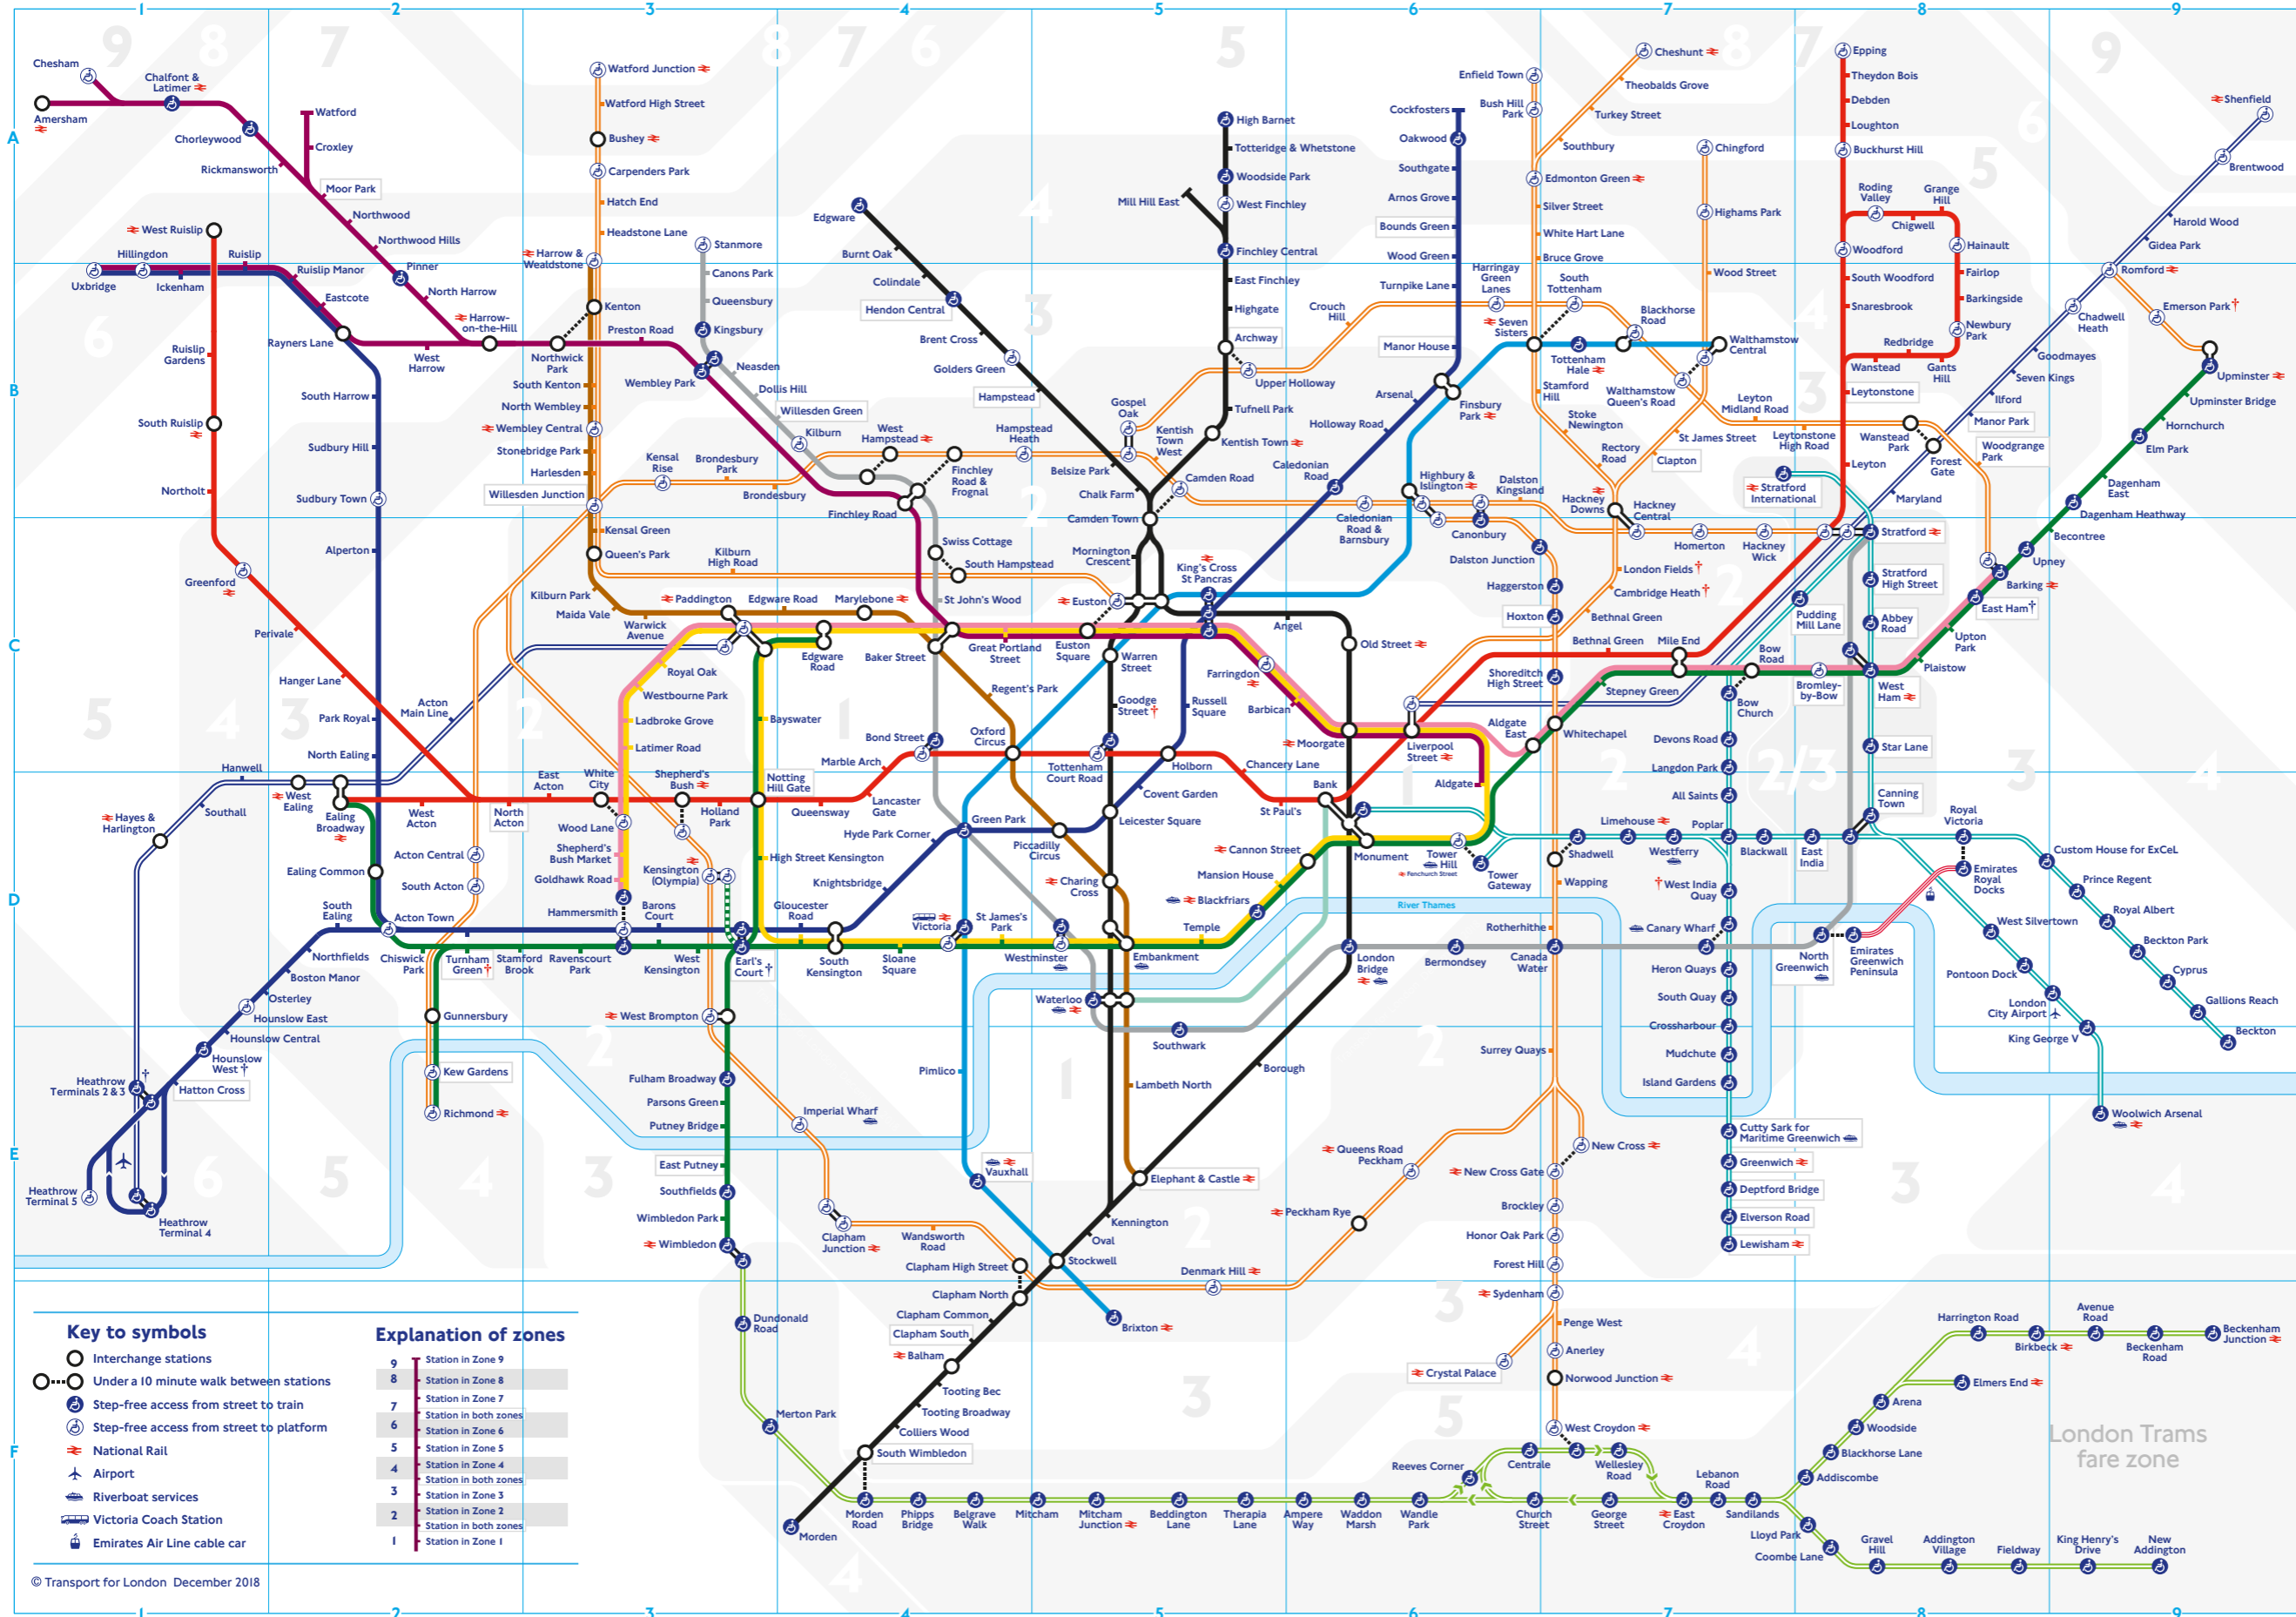

# Tube map

**Check before you travel**

- † **Earl's Court**  
No step-free access to the District line from late January until late June 2019.
- † **East Ham**  
No step-free access to the westbound platform from early January until early July 2019.
- † **Heathrow**  
TfL Rail customers should change at Terminals 2 & 3 for free rail transfer to Terminal 5.
- † **Hounslow West**  
Step-free access for manual wheelchairs only.
- † Services or access at these stations are subject to variation. To check before you travel, visit [tfl.gov.uk/plan-a-journey](http://tfl.gov.uk/plan-a-journey)

**Key to lines**

- Bakerloo
- Central
- Circle
- District
- Hammersmith & City
- Jubilee
- Metropolitan
- Northern
- Piccadilly
- Victoria
- Waterloo & City
- DLR
- Emirates Air Line cable car (special fares apply)
- London Overground
- TfL Rail
- London Trams
- District open weekends and on some public holidays