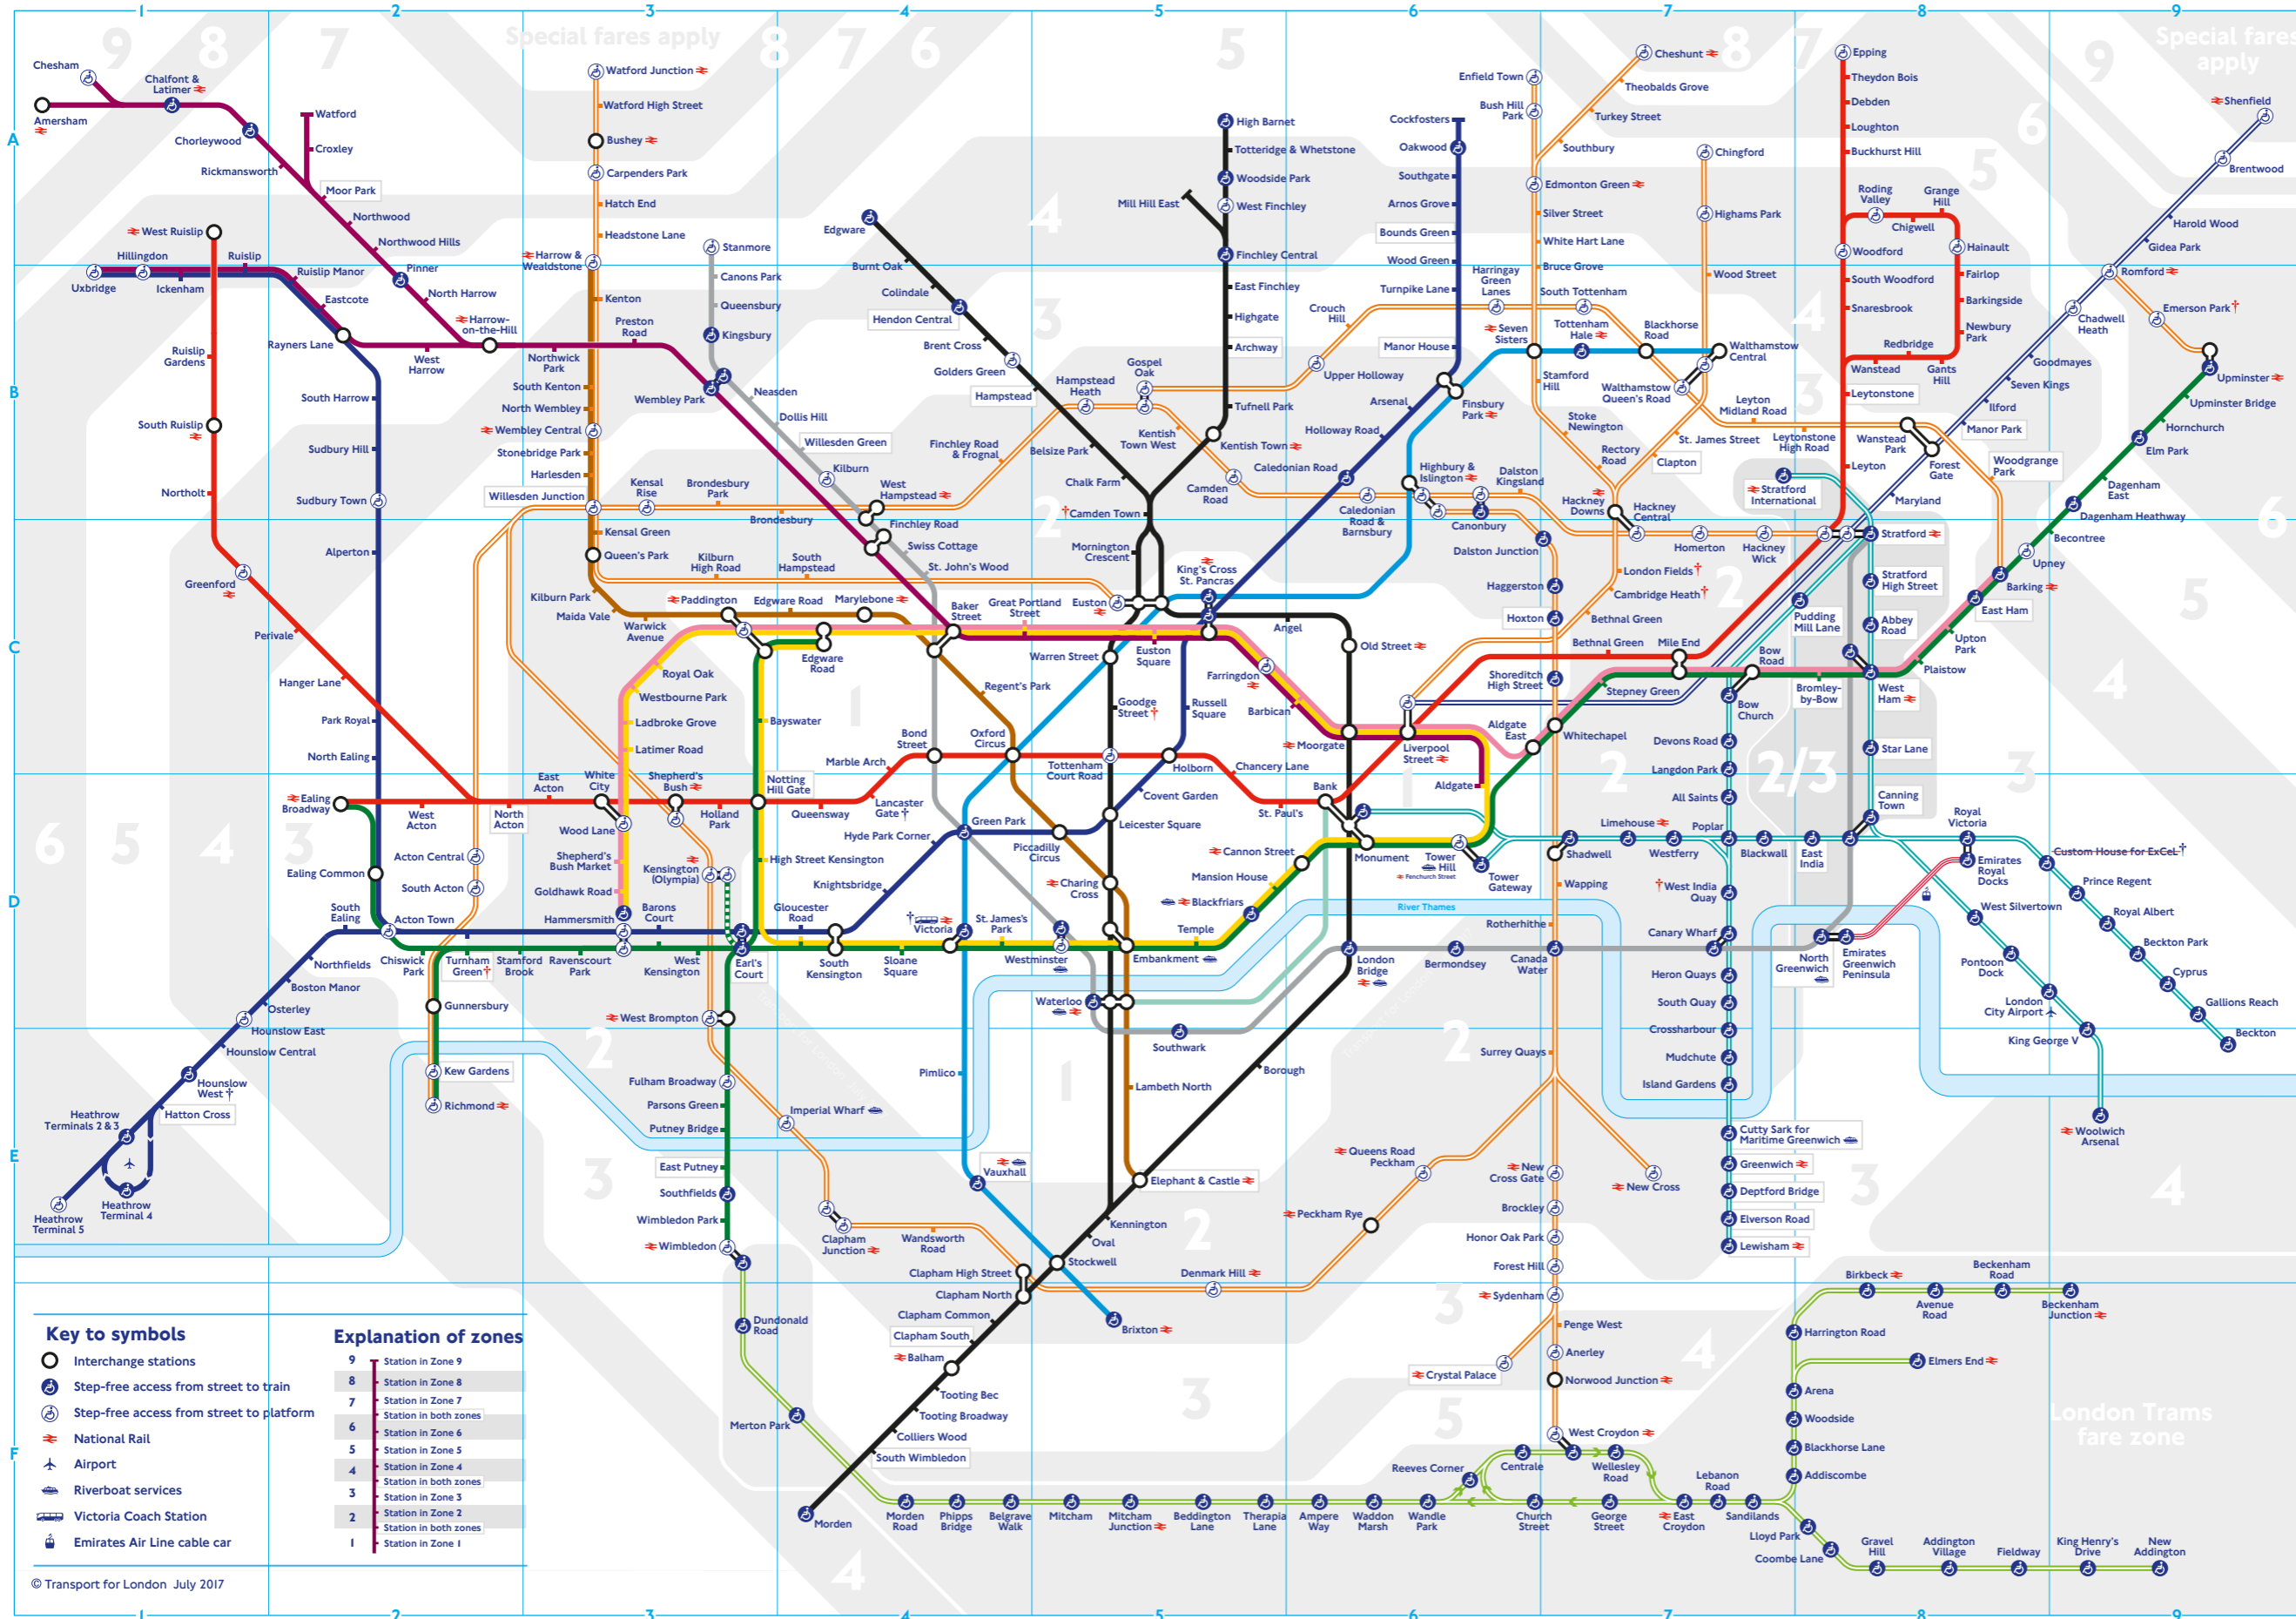

Tube map

Check before you travel

- † Custom House for ExCeL
Station closed until late December 2017.
- † Hounslow West
Step-free access for manual wheelchairs only.
- † Lancaster Gate
Station closed until August 2017.
- † Victoria
Step-free access is via the Cardinal Place entrance.
- † Services or access at these stations are subject to variation. Please search 'TfL stations' for full details.

Key to symbols

- Interchange stations
- ⊕ Step-free access from street to train
- ⊕ Step-free access from street to platform
- 🚆 National Rail
- ✈ Airport
- 🚤 Riverboat services
- 🚐 Victoria Coach Station
- 🚃 Emirates Air Line cable car

Explanation of zones

- 9 Station in Zone 9
- 8 Station in Zone 8
- 7 Station in Zone 7
- 6 Station in both zones
- 5 Station in Zone 5
- 4 Station in Zone 4
- 3 Station in both zones
- 2 Station in Zone 2
- 1 Station in Zone 1

Key to lines

- Bakerloo
- Central
- Circle
- District
- Hammersmith & City
- Jubilee
- Metropolitan
- Northern
- Piccadilly
- Victoria
- Waterloo & City
- DLR
- Emirates Air Line cable car (special fares apply)
- London Overground
- TFL Rail
- London Trams
- District open weekends and on some public holidays