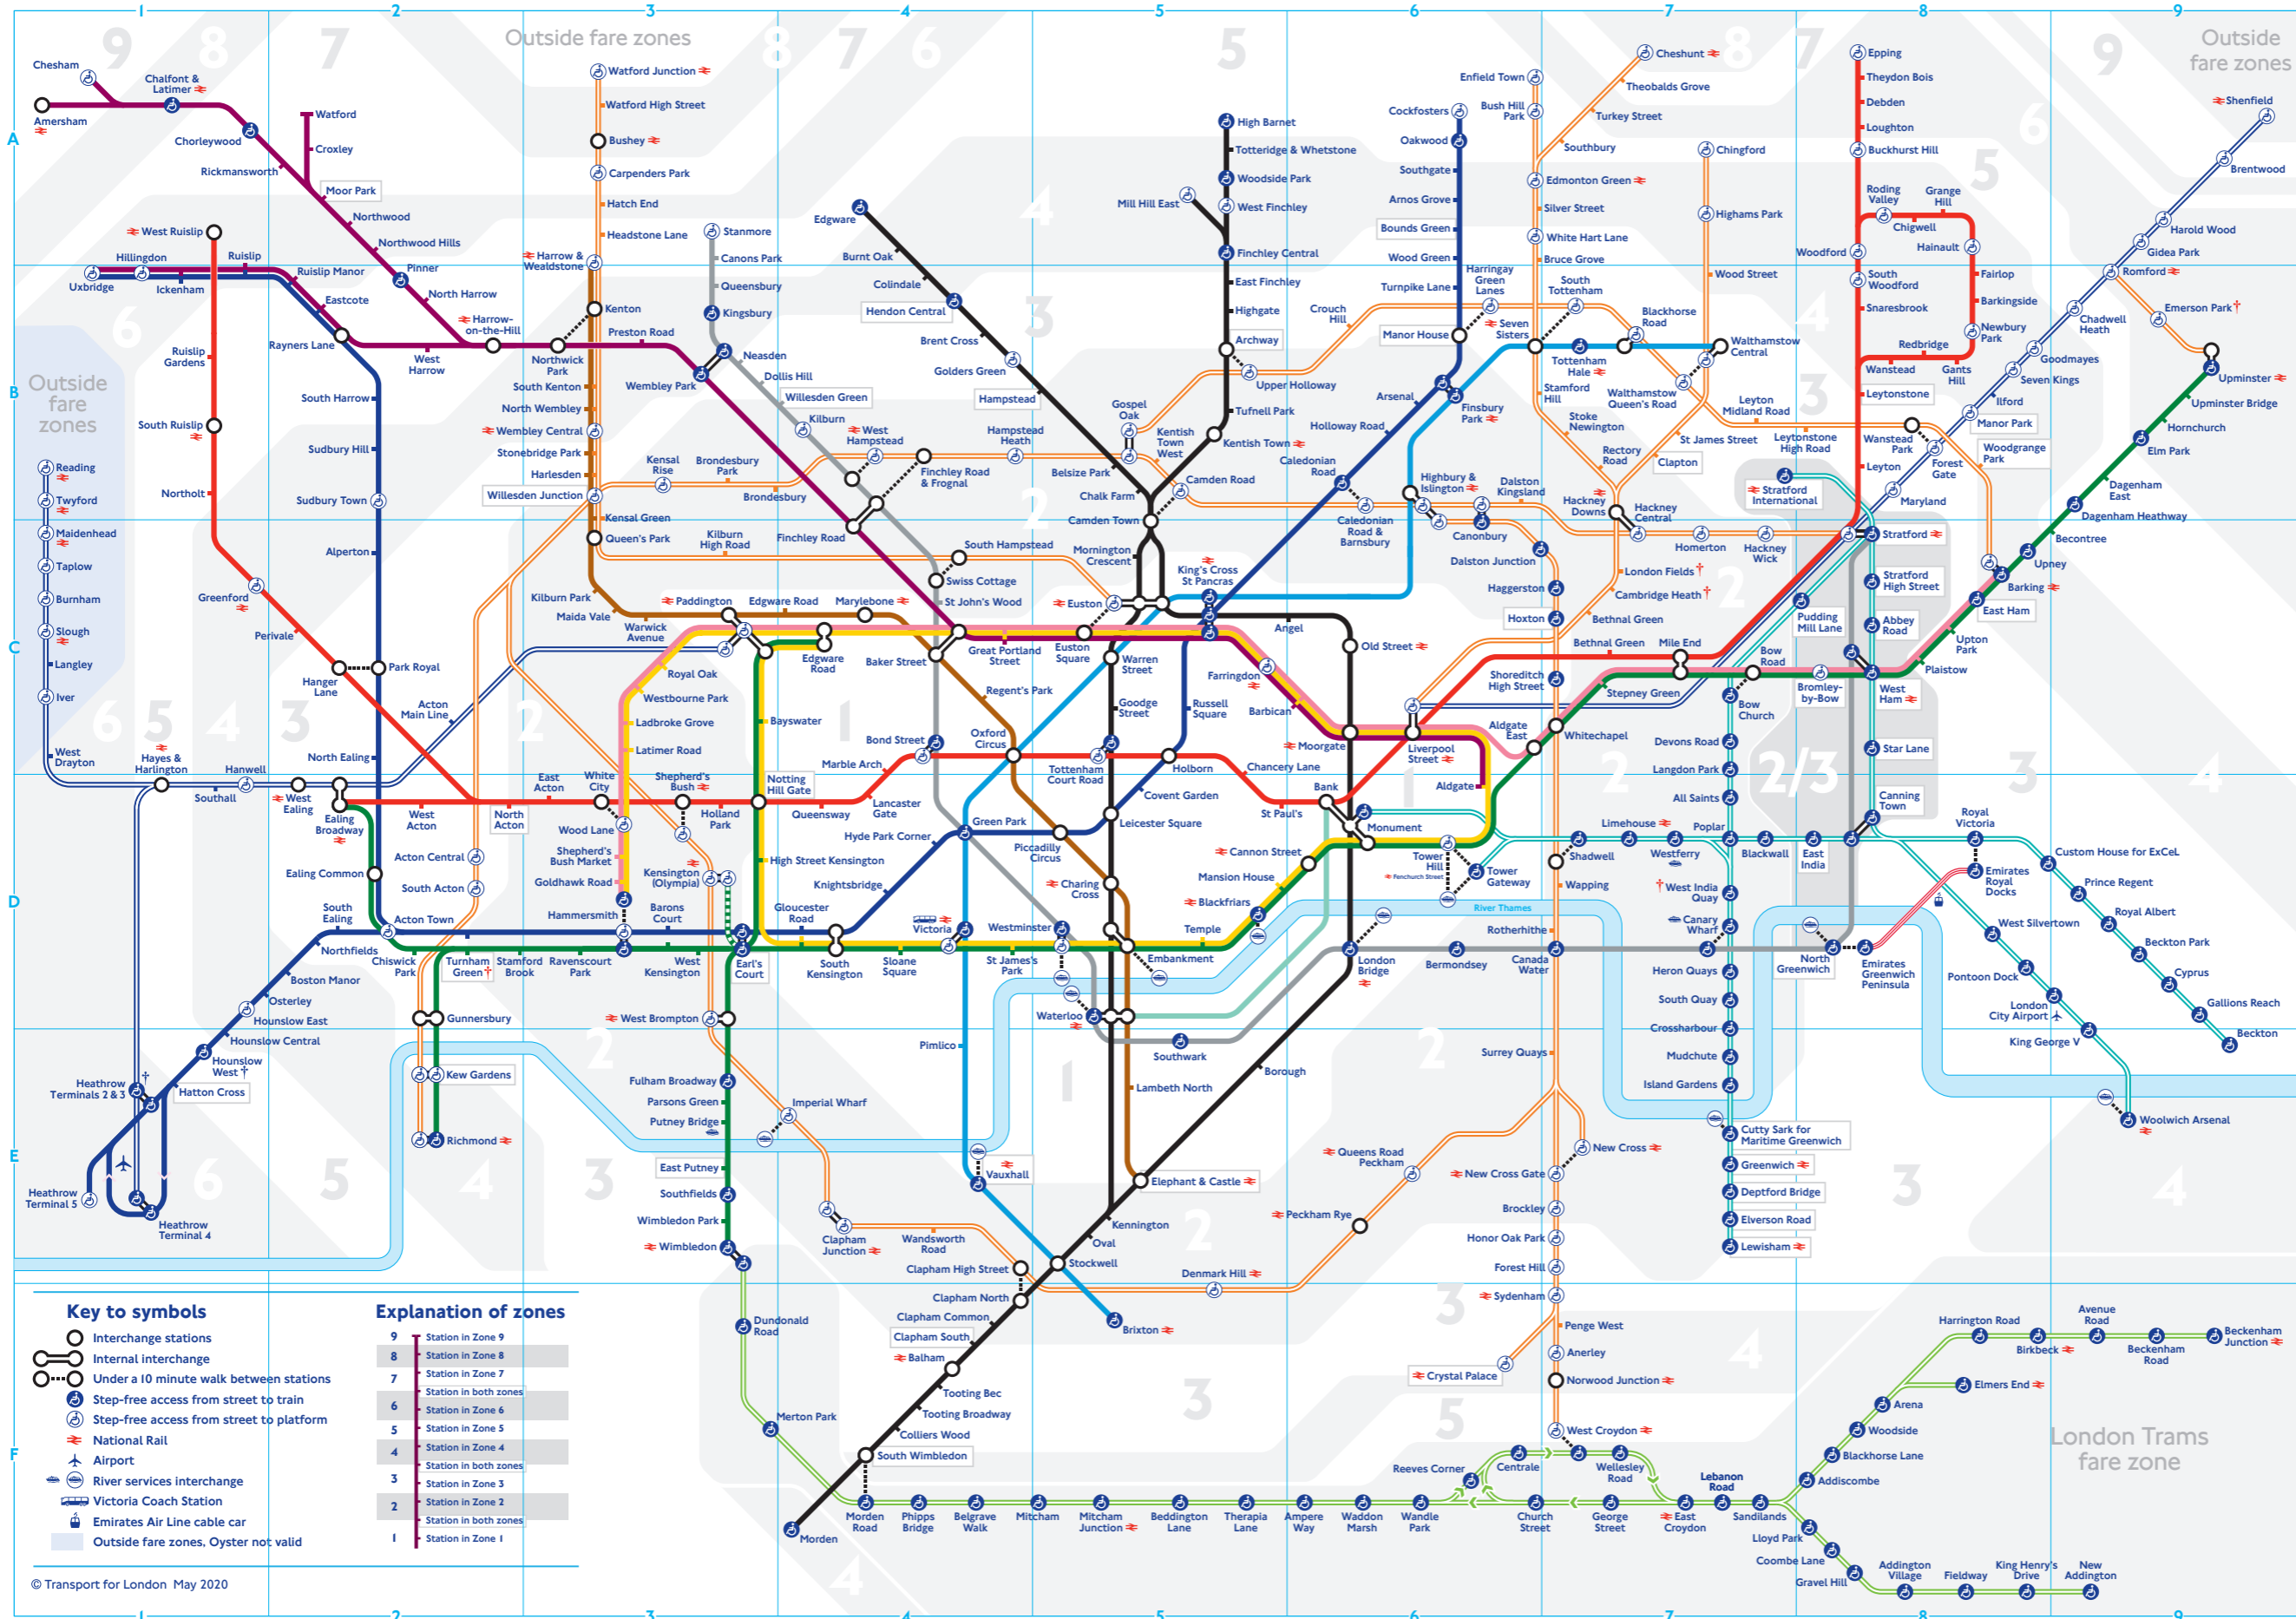

Tube map

Check before you travel

- † Heathrow
TfL Rail customers should change at Terminals 2 & 3 for free rail transfer to Terminal 5.
- † Hounslow West
Step-free access for manual wheelchairs only.
- † Services or access at these stations are subject to variation. To check before you travel, visit tfl.gov.uk/plan-a-journey

Key to lines

- Bakerloo
- Central
- Circle
- District
- Hammersmith & City
- Jubilee
- Metropolitan
- Northern
- Piccadilly
- Victoria
- Waterloo & City
- DLR
- Emirates Air Line cable car (special fares apply)
- London Overground
- TfL Rail
- London Trams
- District open weekends and on some public holidays

Key to symbols

- Interchange stations
- Internal interchange
- Under a 10 minute walk between stations
- Step-free access from street to train
- Step-free access from street to platform
- National Rail
- Airport
- River services interchange
- Victoria Coach Station
- Emirates Air Line cable car
- Outside fare zones, Oyster not valid

Explanation of zones

- 9 Station in Zone 9
- 8 Station in Zone 8
- 7 Station in Zone 7
- 6 Station in both zones
- 5 Station in Zone 5
- 4 Station in Zone 4
- 3 Station in both zones
- 2 Station in Zone 2
- 1 Station in Zone 1