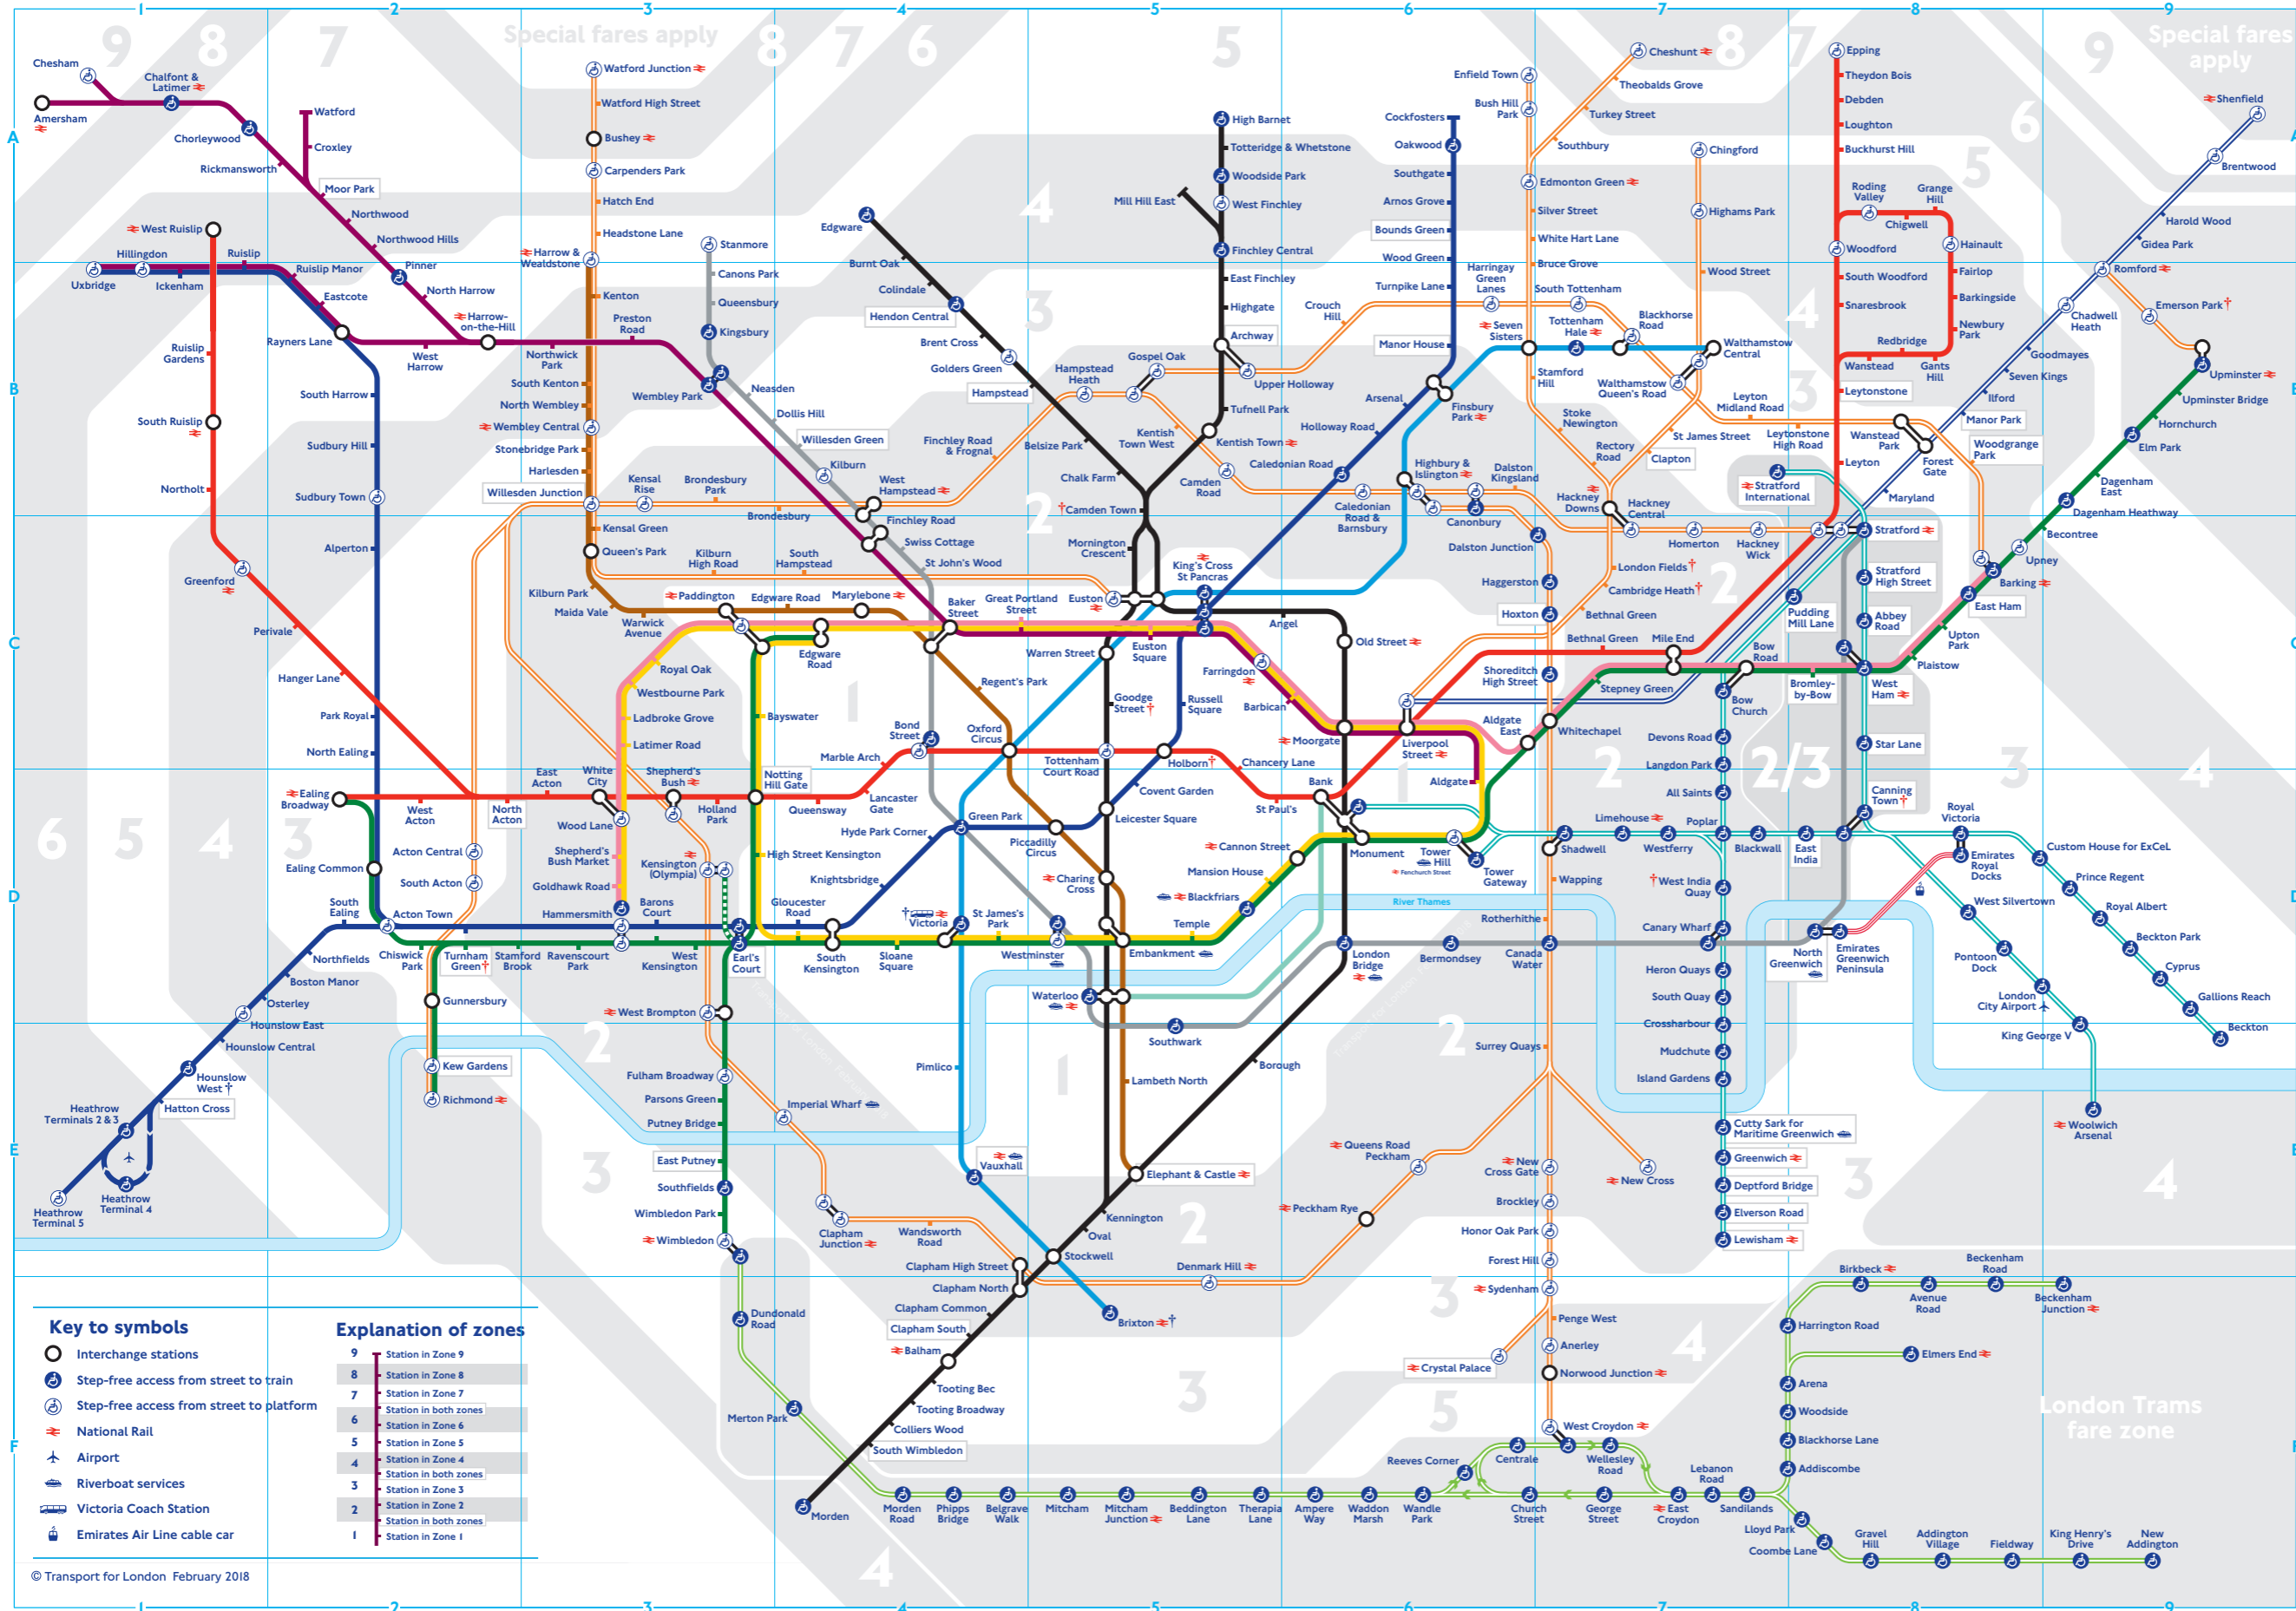

Tube map

Check before you travel

- † Brixton
No step-free access from early February until September 2018.
- † Hounslow West
Step-free access for manual wheelchairs only.
- † Victoria
Step-free access is via the Cardinal Place entrance.
- † Services or access at these stations are subject to variation. Please search 'TfL stations' for full details.