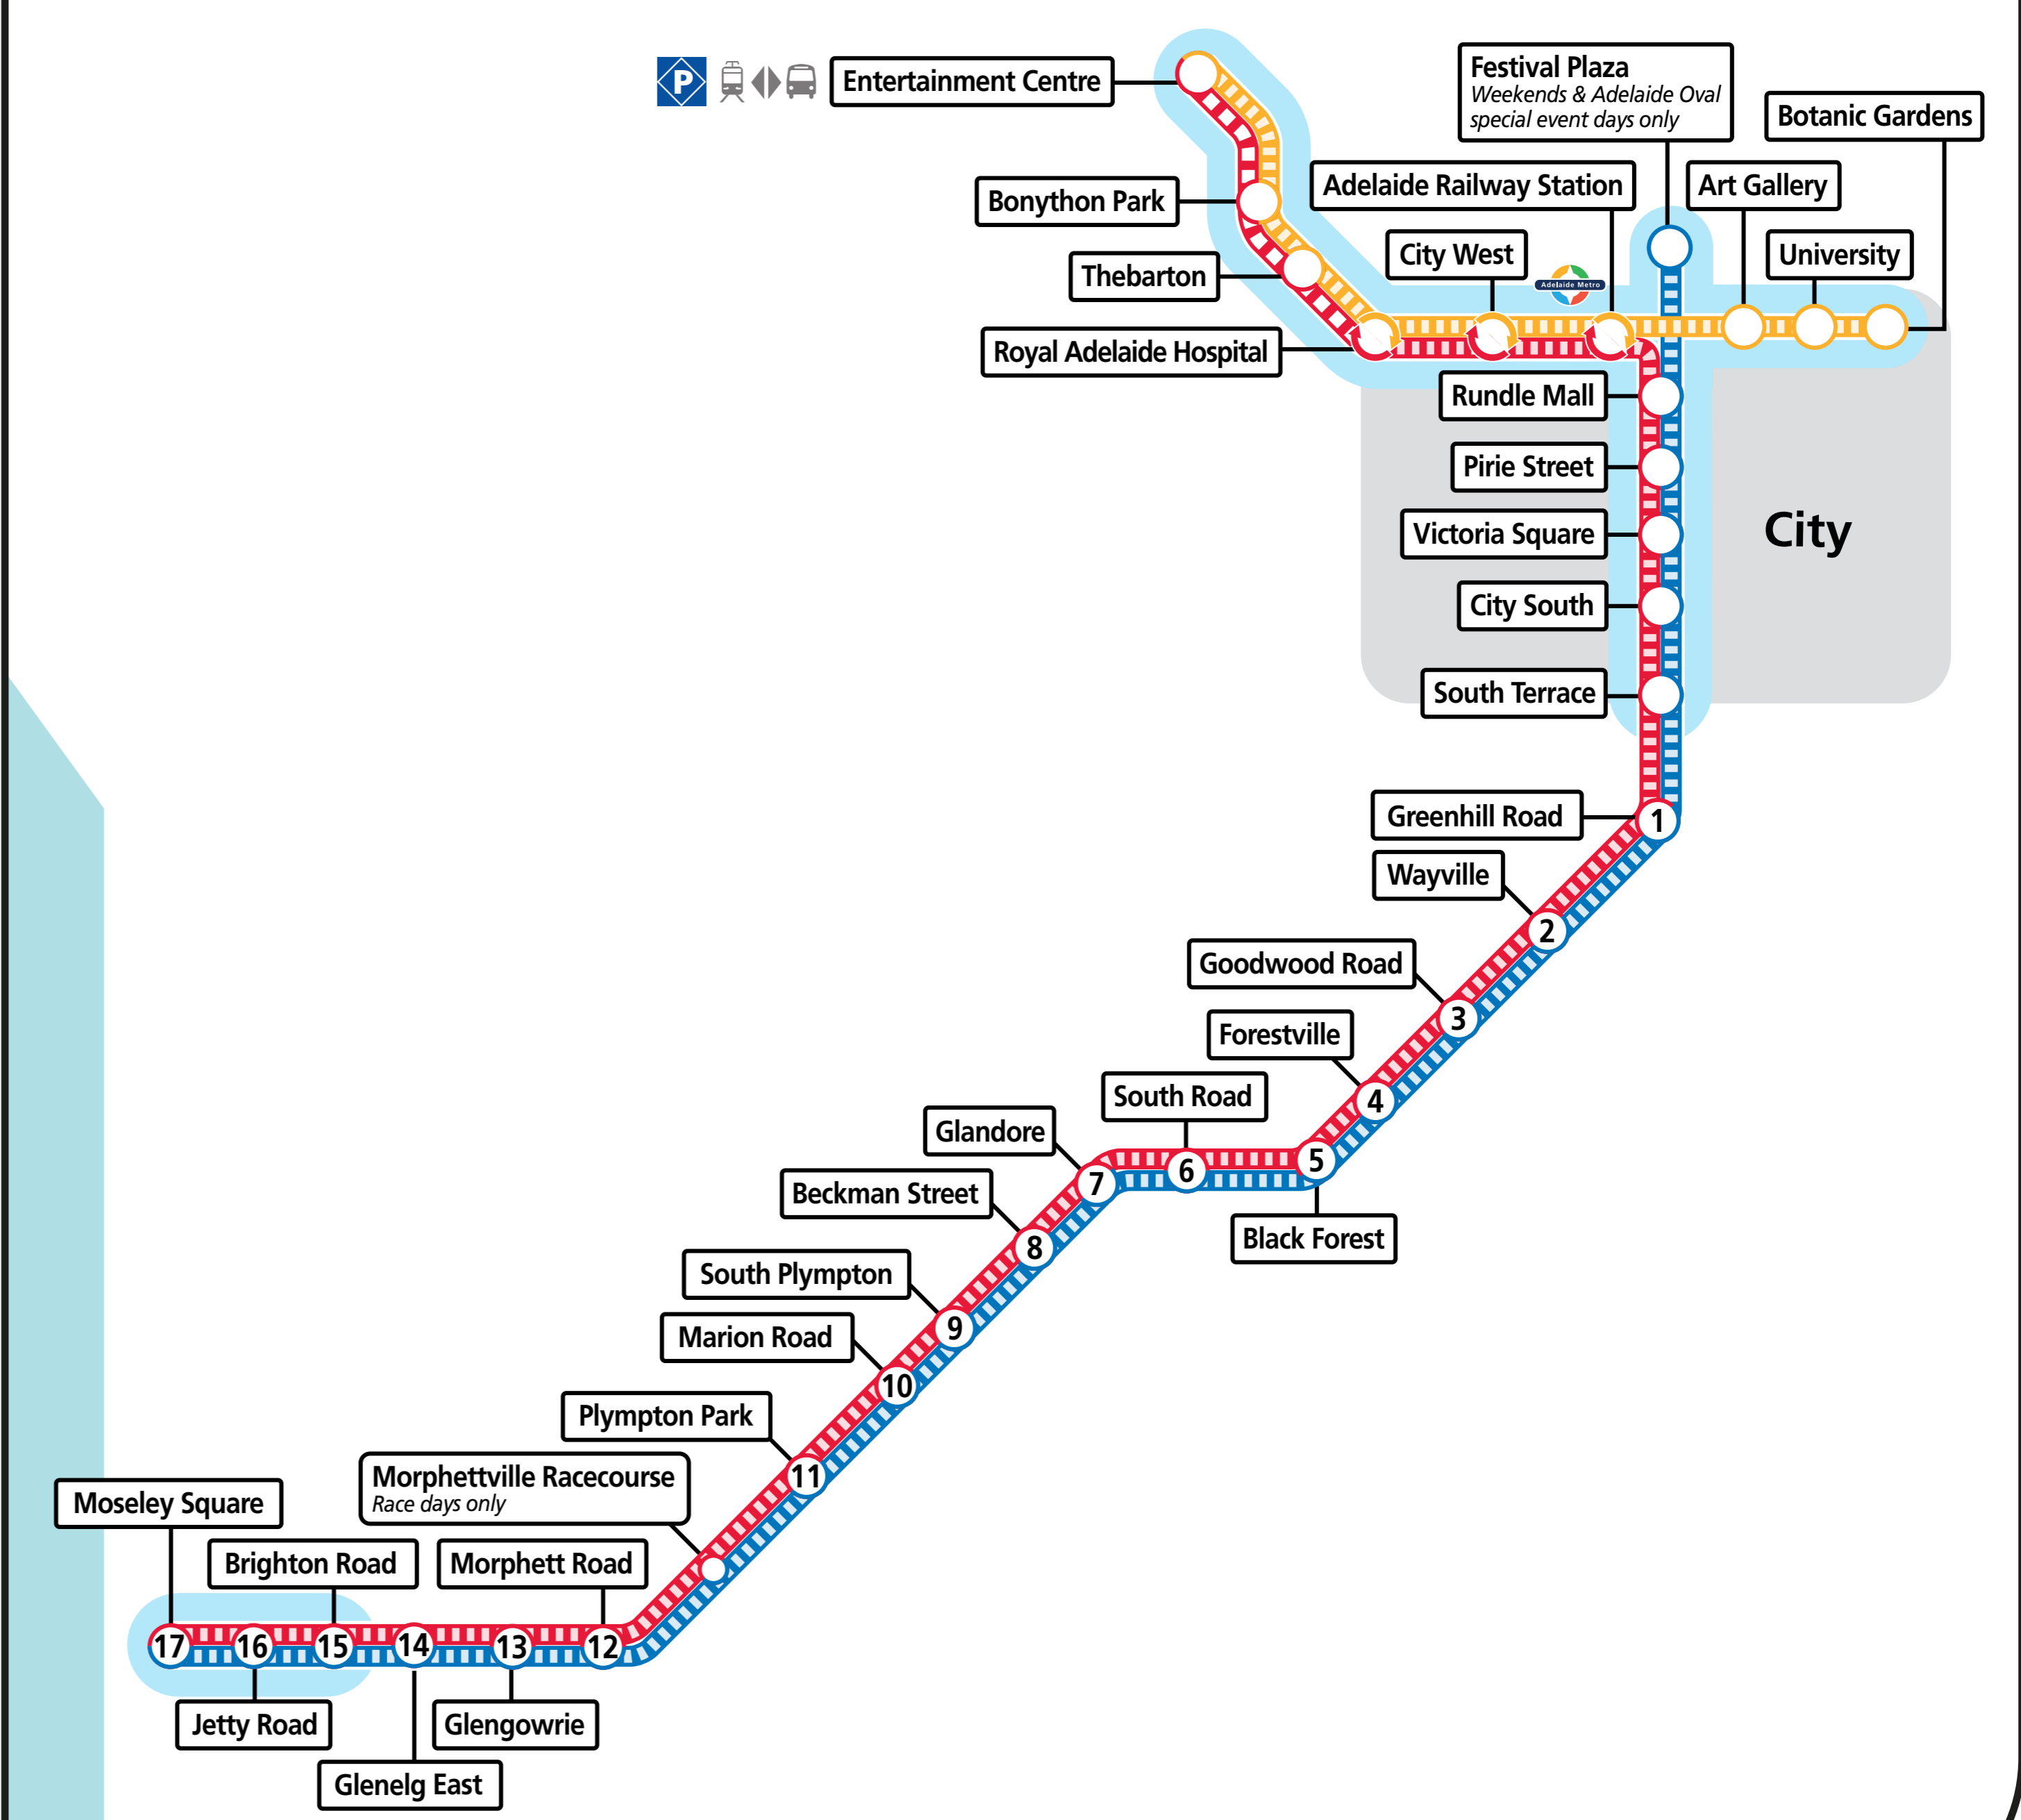

# Adelaide rail network map

## Legend

- Train station
- Common train line
- Belair line
- Seaford & Tonsley line
- Gawler line
- Outer Harbor & Grange line
- Tram stop
- Transfer to other tram available
- Glenelg to Royal Adelaide Hospital line
- Glenelg to Festival Plaza line
- Botanic Gardens to Entertainment Centre line
- Limited tram services
- FREE tram travel zone
- Train/bus transfer available
- Tram/bus transfer available
- Park 'n' Ride
- Adelaide Metro InfoCentre:  
• Adelaide Railway Station, North Terrace

Diagrammatic map - not to scale

## Adelaide trams

Glenelg to Festival Plaza\* & Entertainment Centre.  
Botanic Gardens to Entertainment Centre.

\* Weekends and Adelaide Oval special event days only

Download **metromATE**

1300 311 108  
adaildemetro.com.au