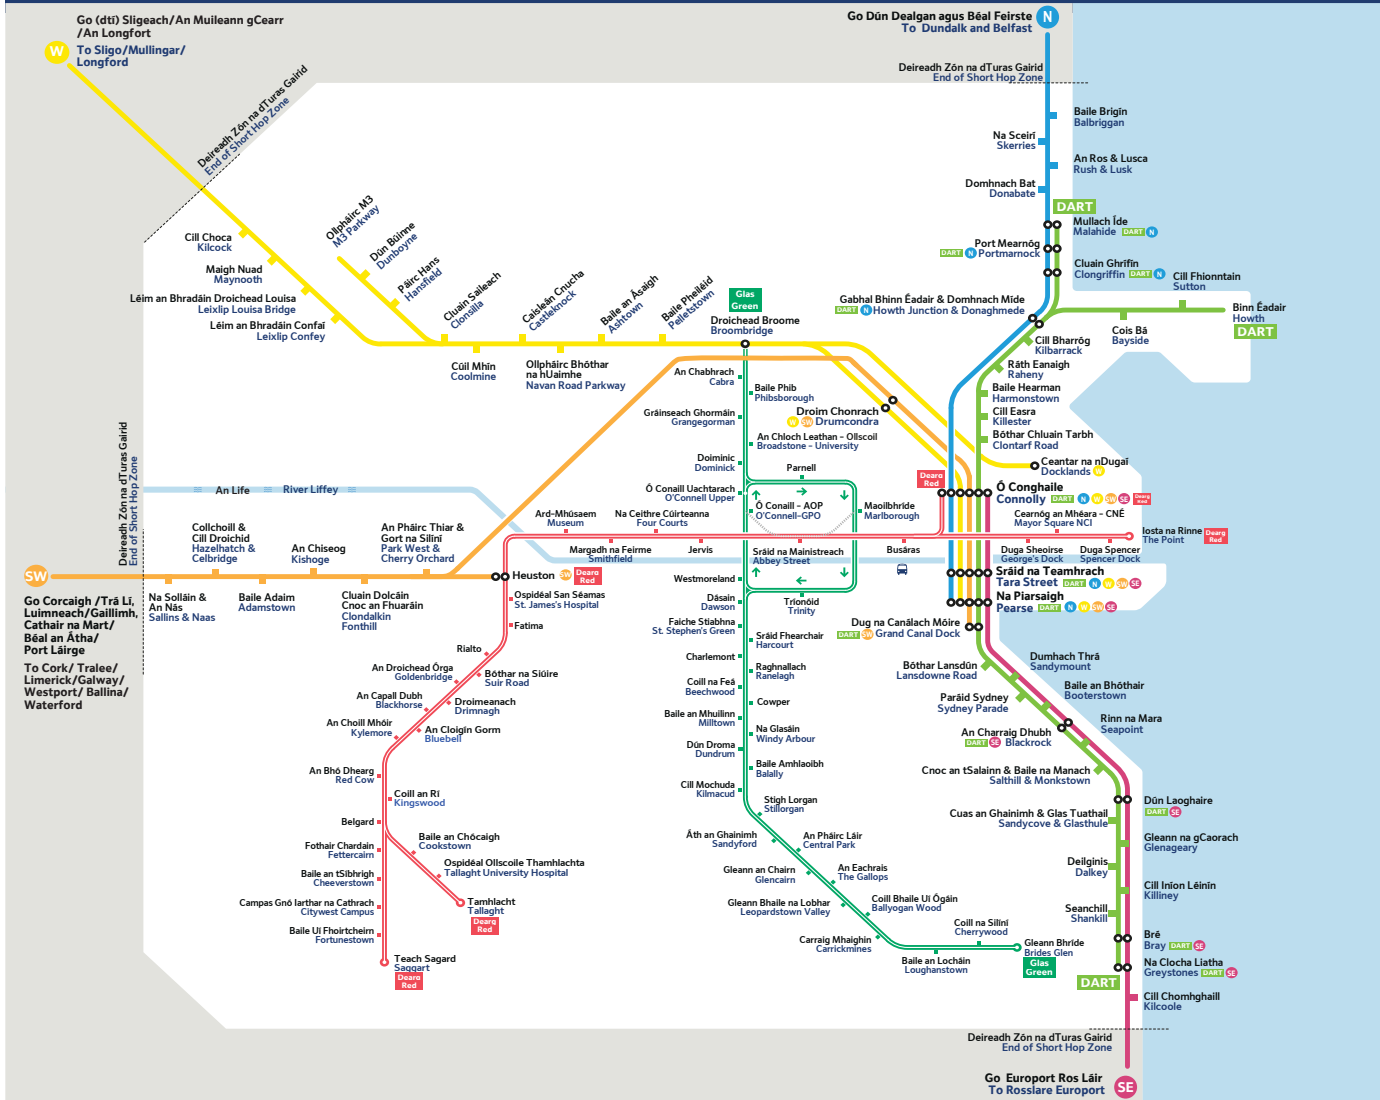

Gréasán Traenach agus Tramanna

Train and Tram Network

Iarnród Éireann
Irish Rail

TFI

- DART Traenach Train
- SE An tOirdheisceart South Eastern
- N An Tuaisceart Northern
- W An tIarthar Western
- SW An tIardheisceart South Western
- Dearg Red Line Dhearg Luas - Tram
- Glas Green Line Glas Luas - Tram
- Stad Traenach / Tram Train/Tram Stop
- Stad Idirnasctha Interconnection Stop
- Ceangal Síúil Walking Connection
- Busáras - Stáisiún Bus Réigiúnach Busáras Regional Bus Station