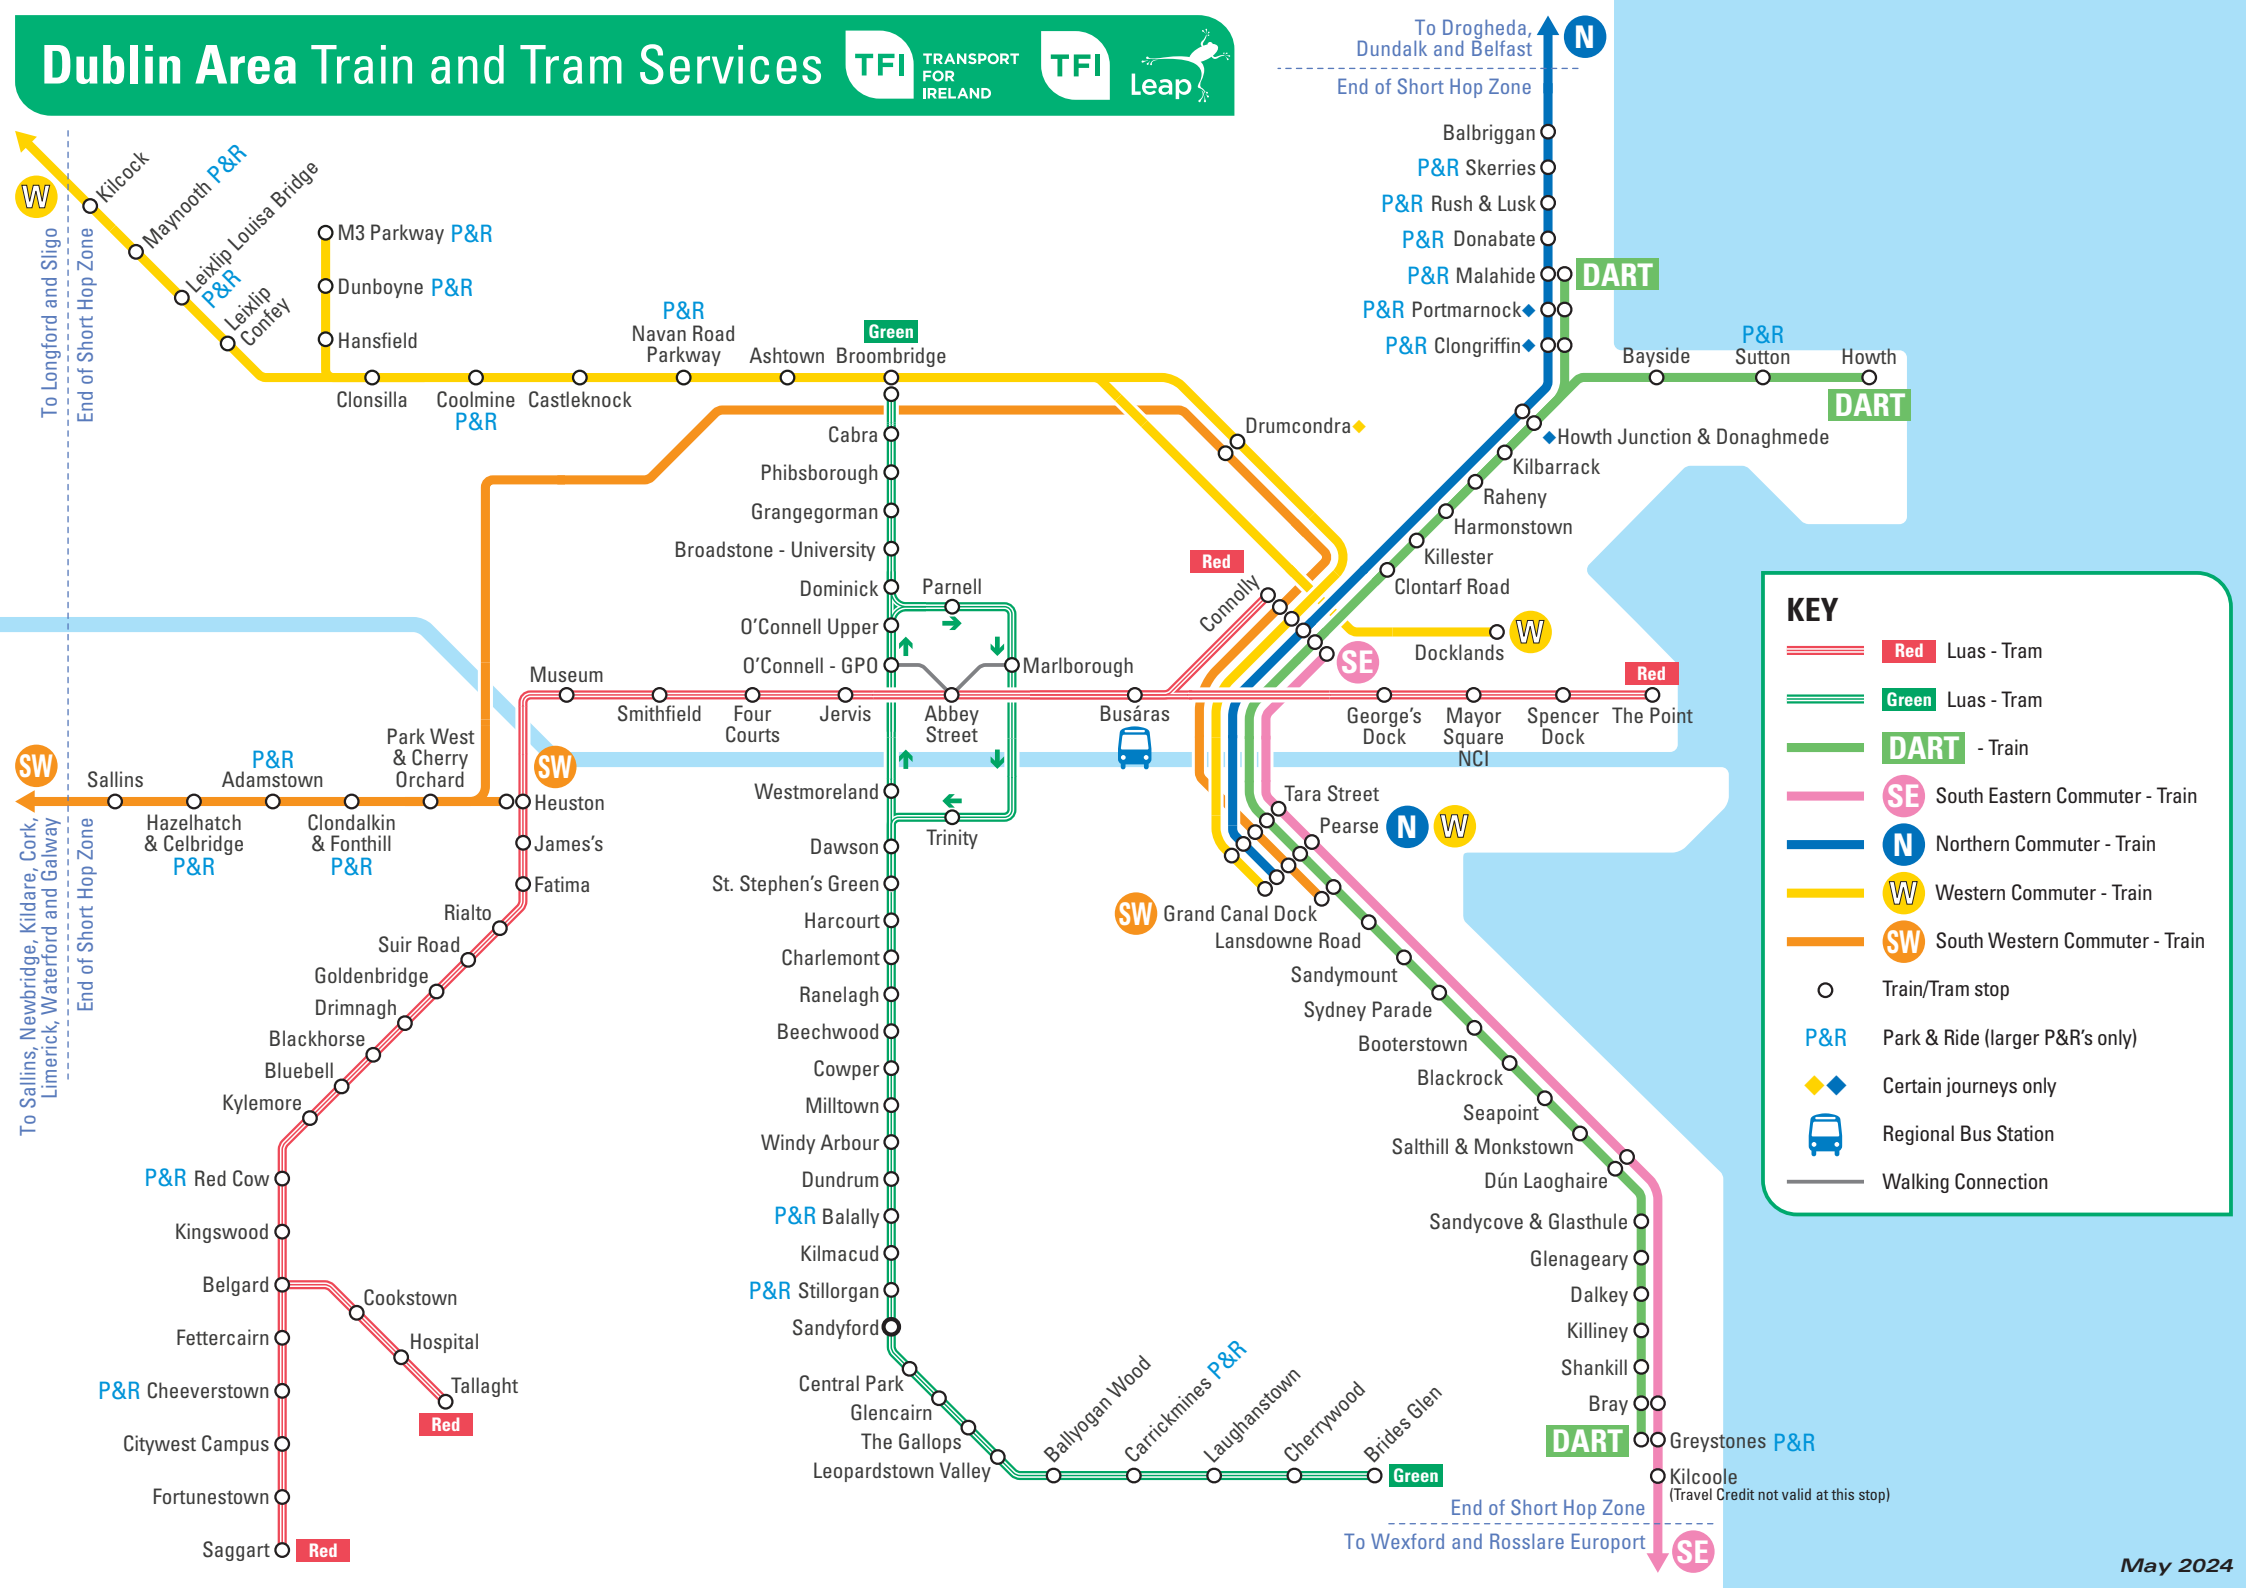

Dublin Area Train and Tram Services

KEY

- Red Luas - Tram
- Green Luas - Tram
- DART - Train
- SE South Eastern Commuter - Train
- N Northern Commuter - Train
- W Western Commuter - Train
- SW South Western Commuter - Train
- Train/Tram stop
- Park & Ride (larger P&R's only)
- Certain journeys only
- Regional Bus Station
- Walking Connection