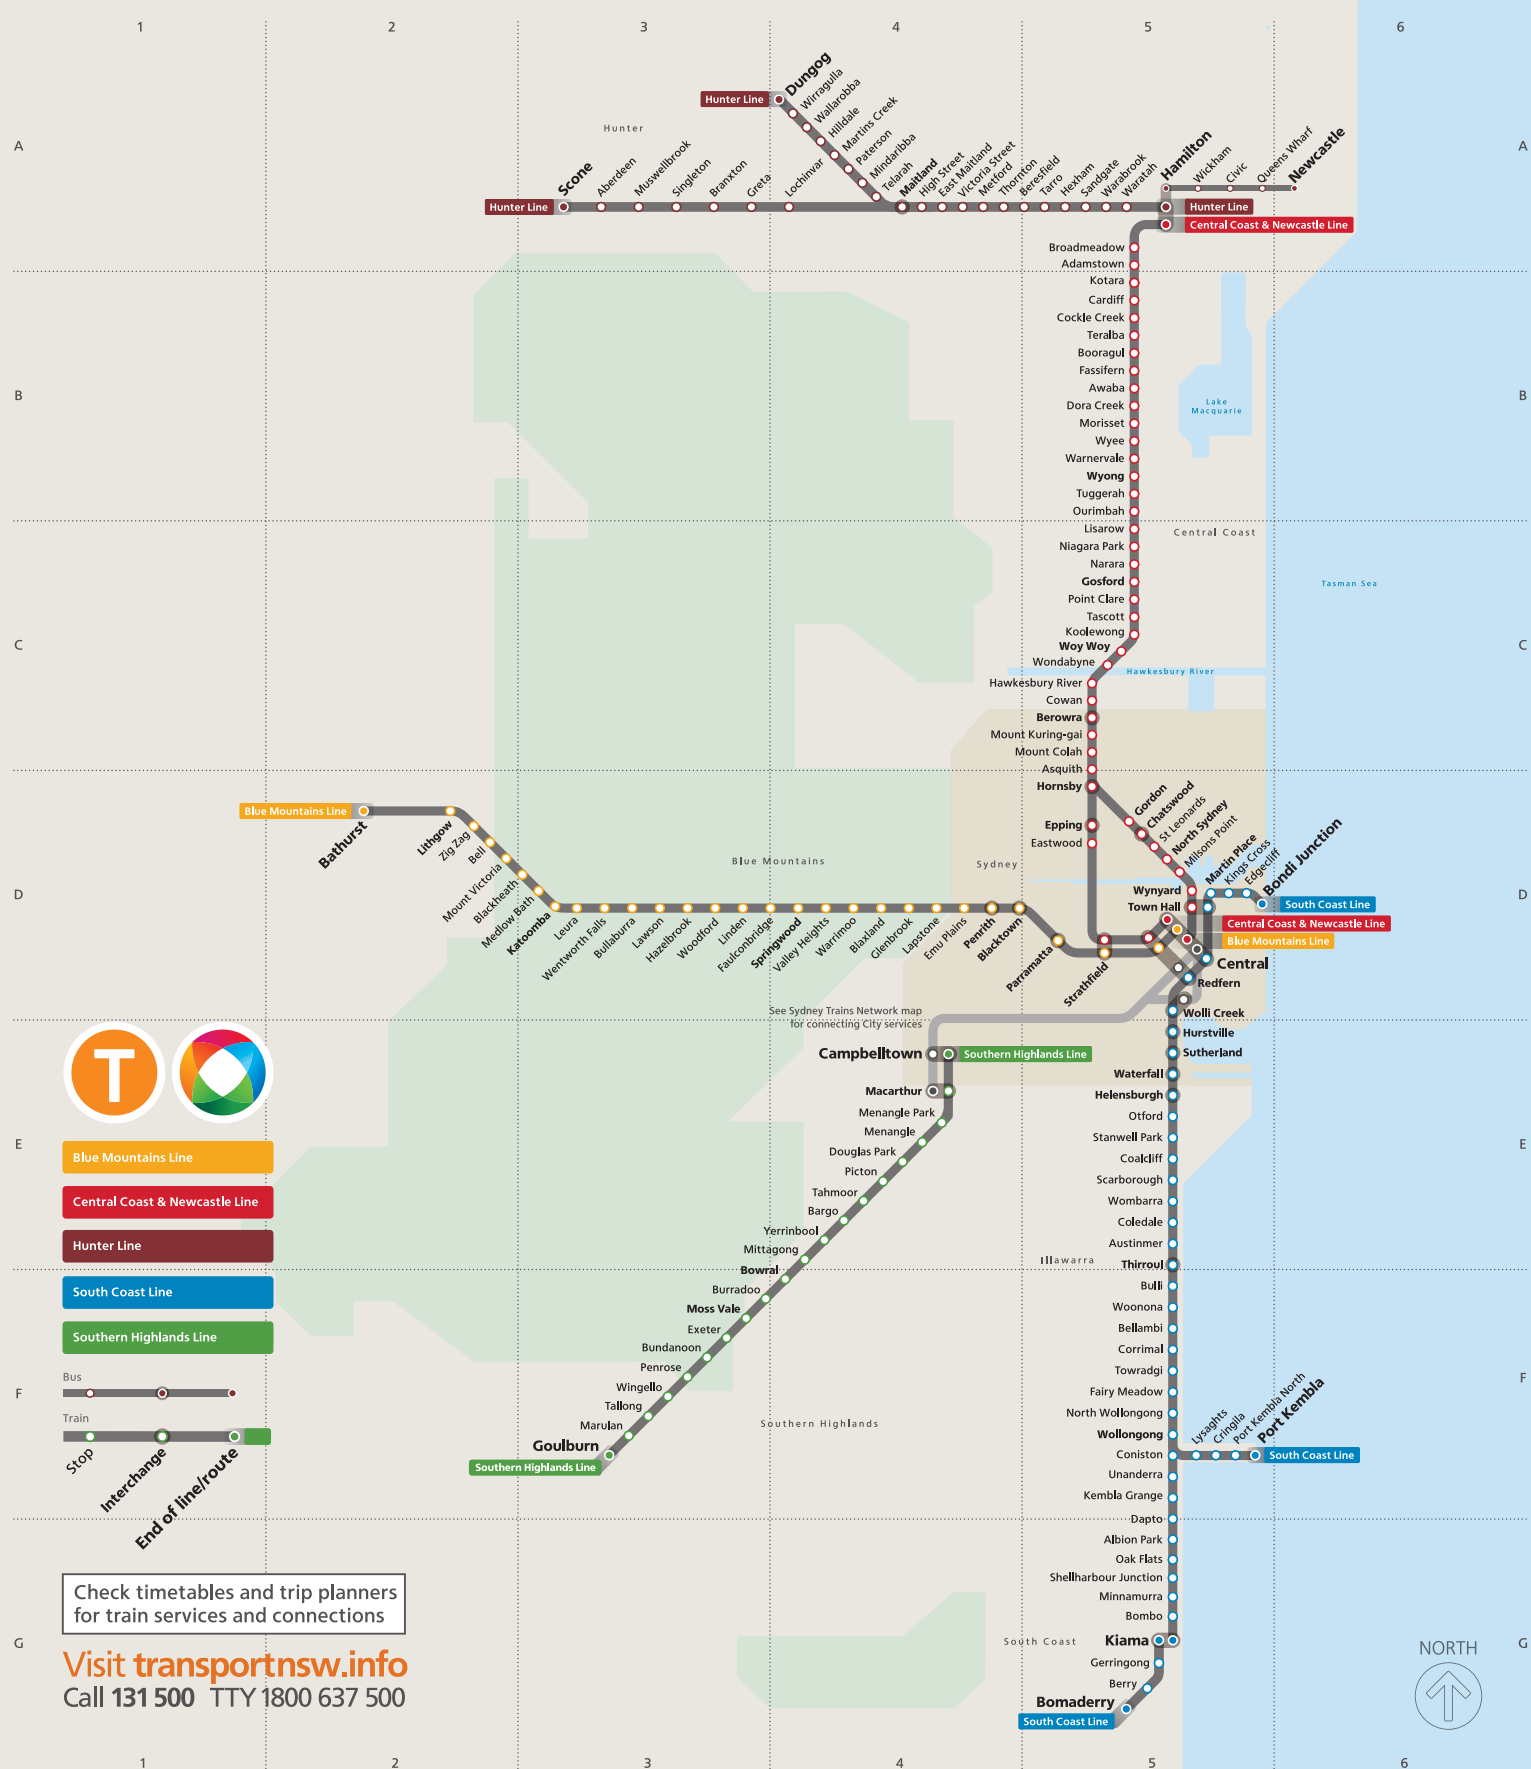

Intercity Trains Network

It's easy to plan your trip

On the web
transportnsw.info

On your mobile device
Download a trip planning app
at transportnsw.info/apps

Questions and feedback
Phone 131 500
TTY 1800 637 500