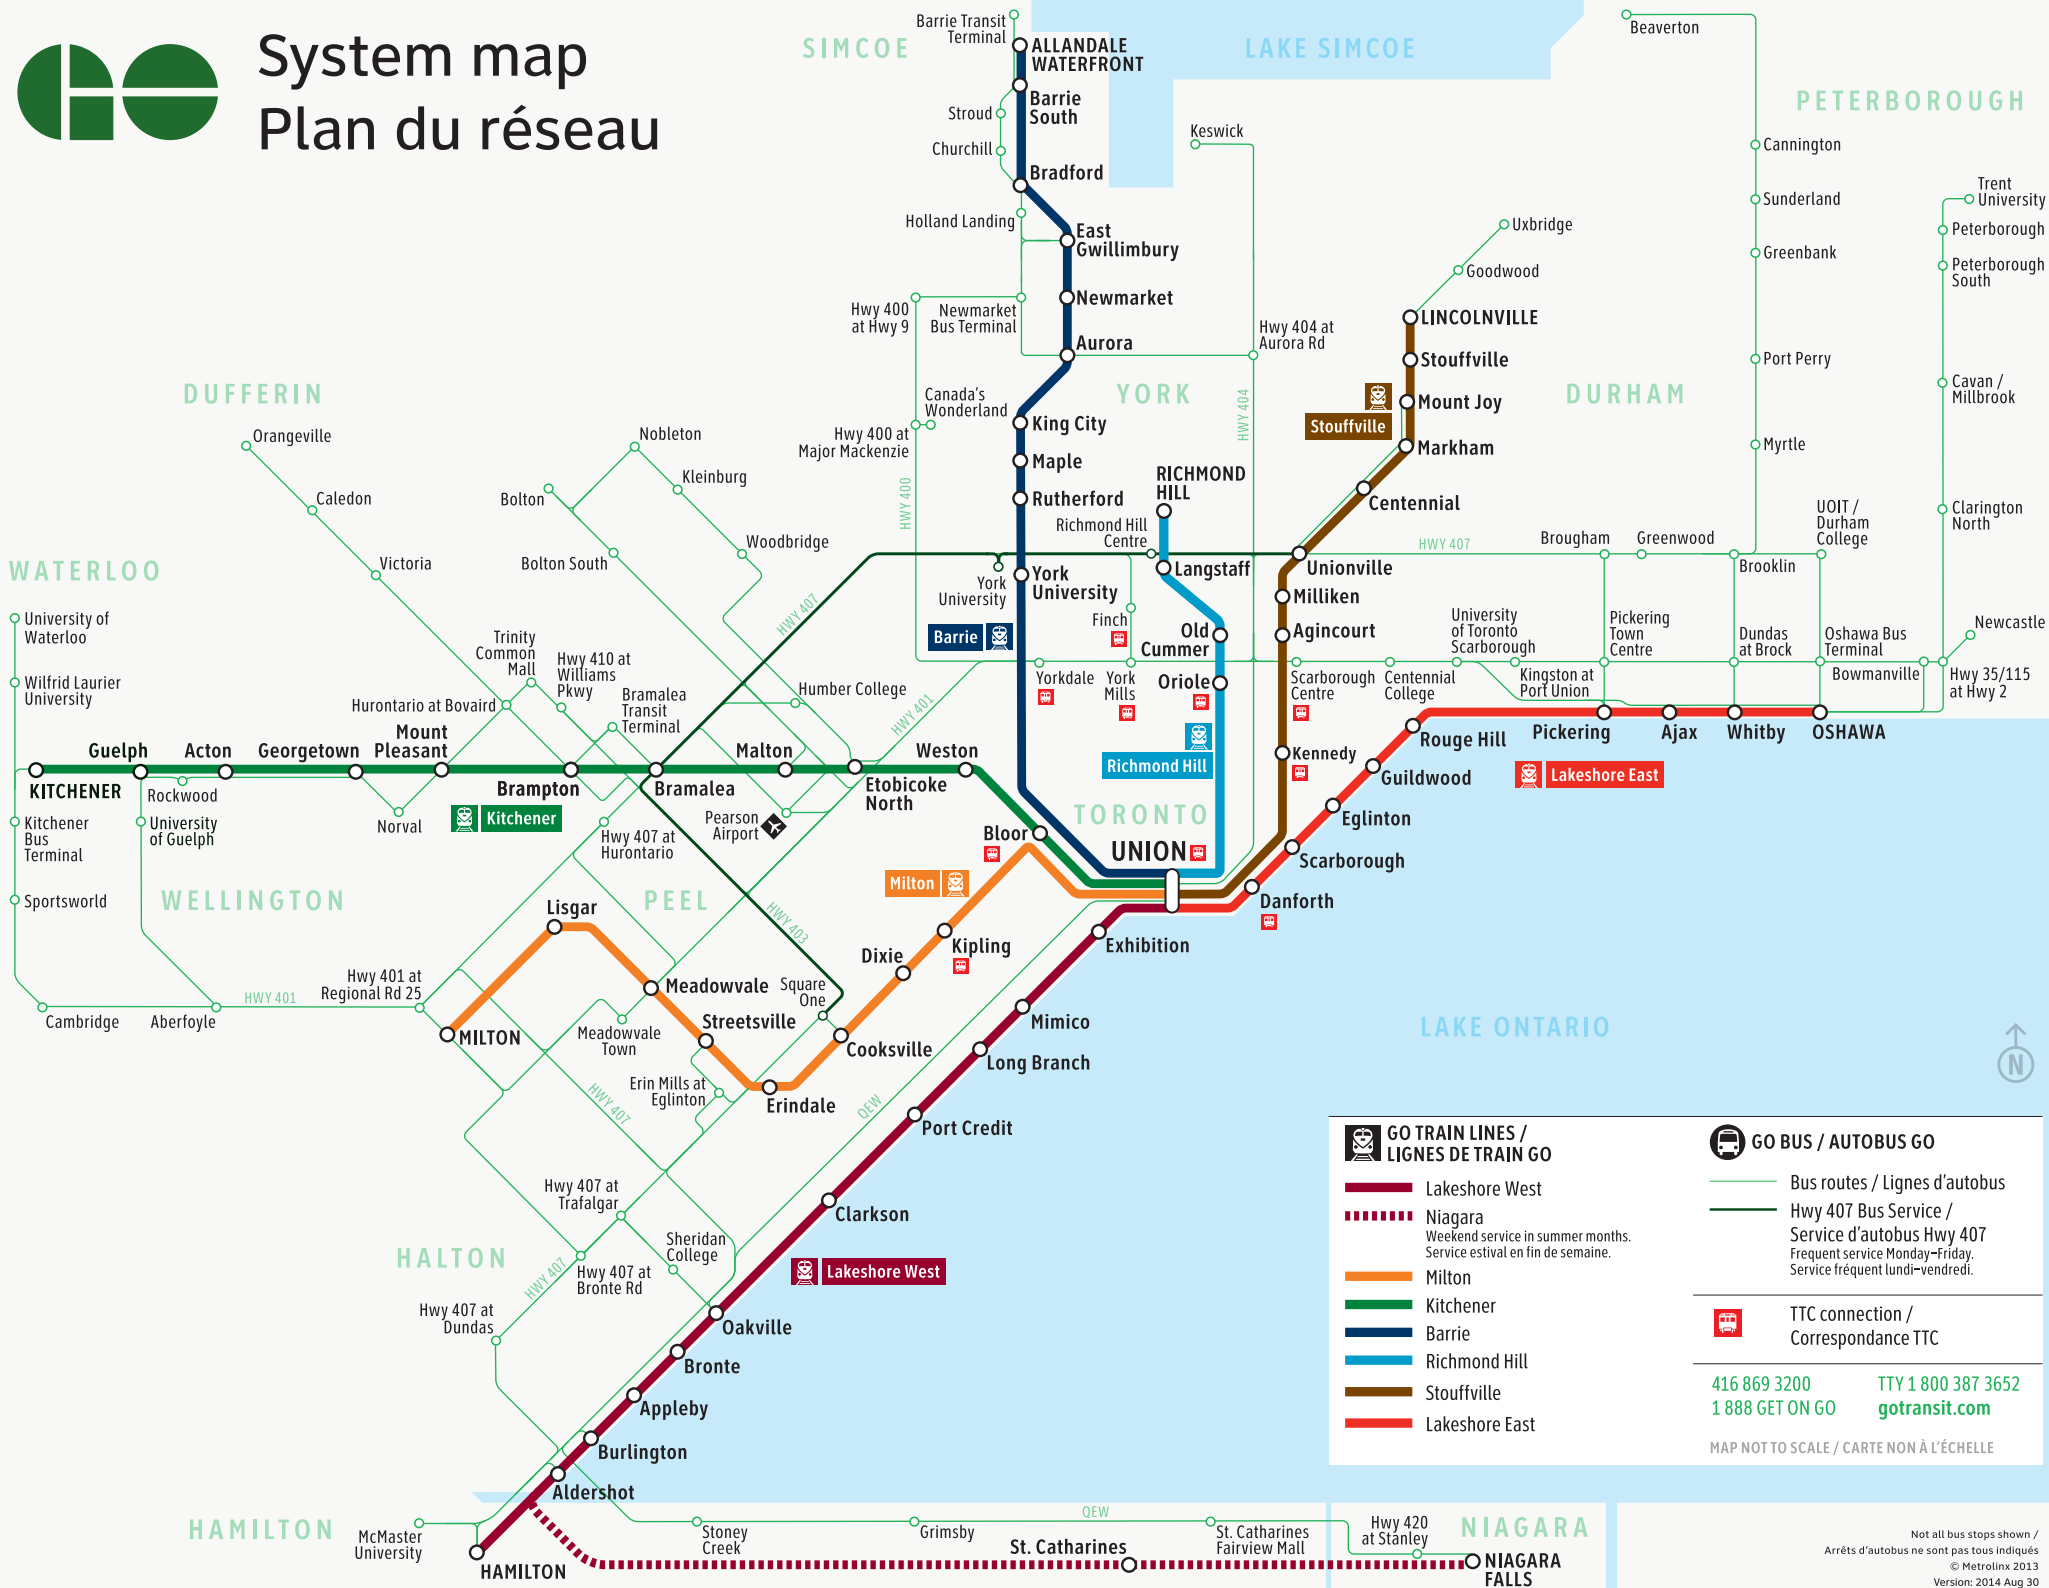

# System map

## Plan du réseau

GO TRAIN LINES / LIGNES DE TRAIN GO	GO BUS / AUTOBUS GO
Lakeshore West	Bus routes / Lignes d'autobus
Niagara Weekend service in summer months. Service estival en fin de semaine.	Hwy 407 Bus Service / Service d'autobus Hwy 407 Frequent service Monday-Friday. Service fréquent lundi-vendredi.
Milton	TTC connection / Correspondance TTC
Kitchener	
Barrie	
Richmond Hill	
Stouffville	
Lakeshore East	