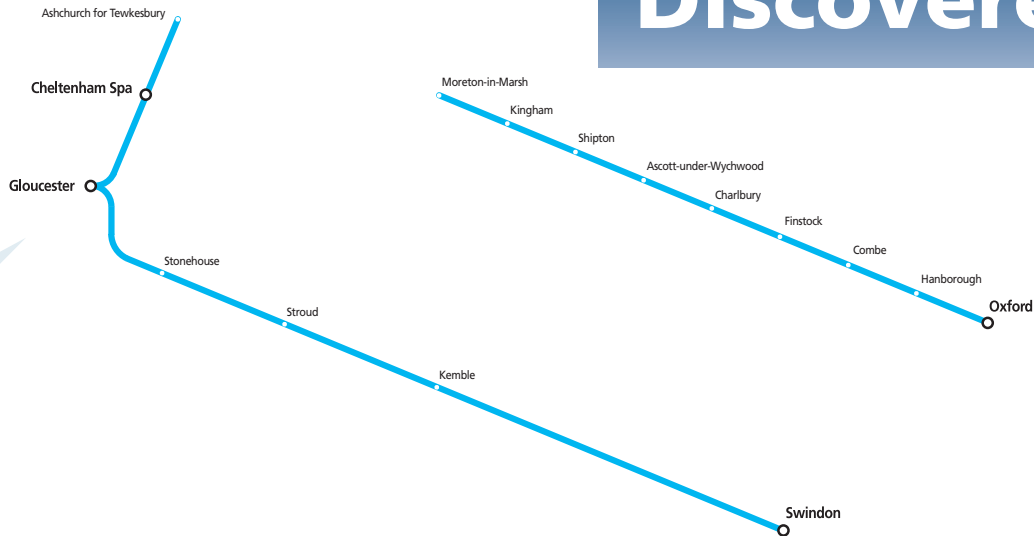

Cotswolds Discoverer

v1 9/5/12

© 2012 Andrew Smithers

www.projectmapping.co.uk