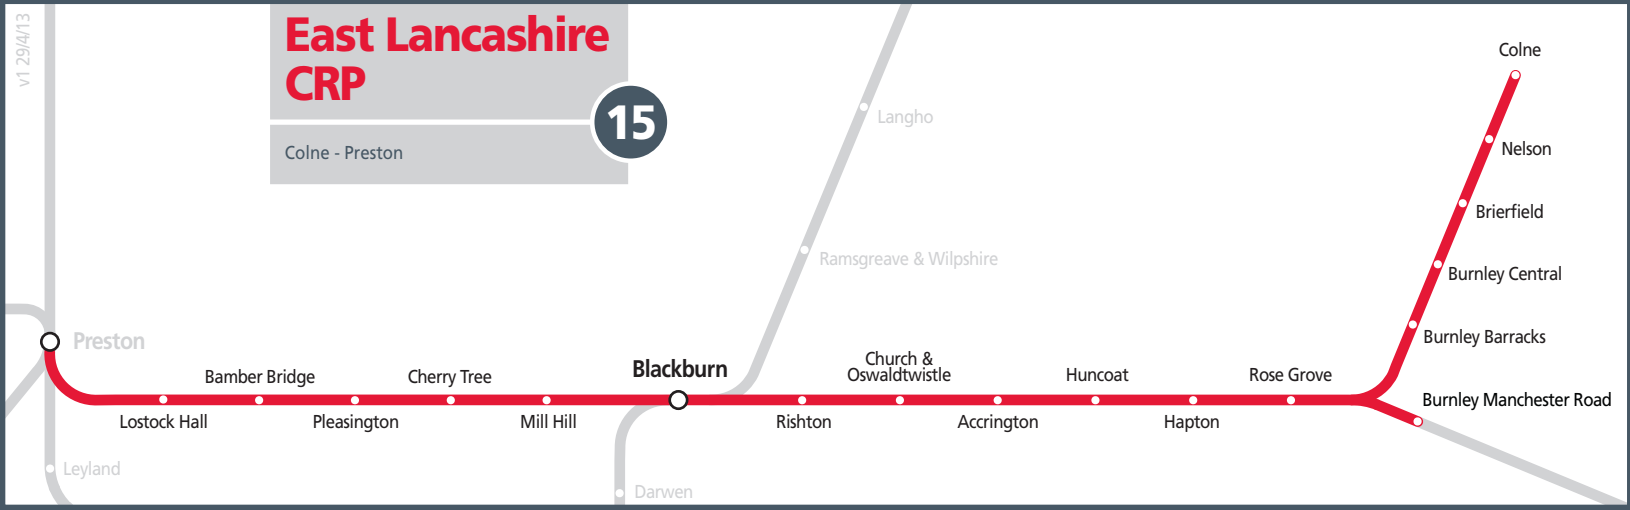

East Lancashire CRP

15

Colne - Preston

Preston

Bamber Bridge

Cherry Tree

Blackburn

Church & Oswaldtwistle

Huncoat

Rose Grove

Colne

Nelson

Brierfield

Burnley Central

Burnley Barracks

Burnley Manchester Road

Lostock Hall

Pleasington

Mill Hill

Rishton

Accrington

Hapton

Leyland

Darwen

Langho

Ramsgreave & Wilpshire