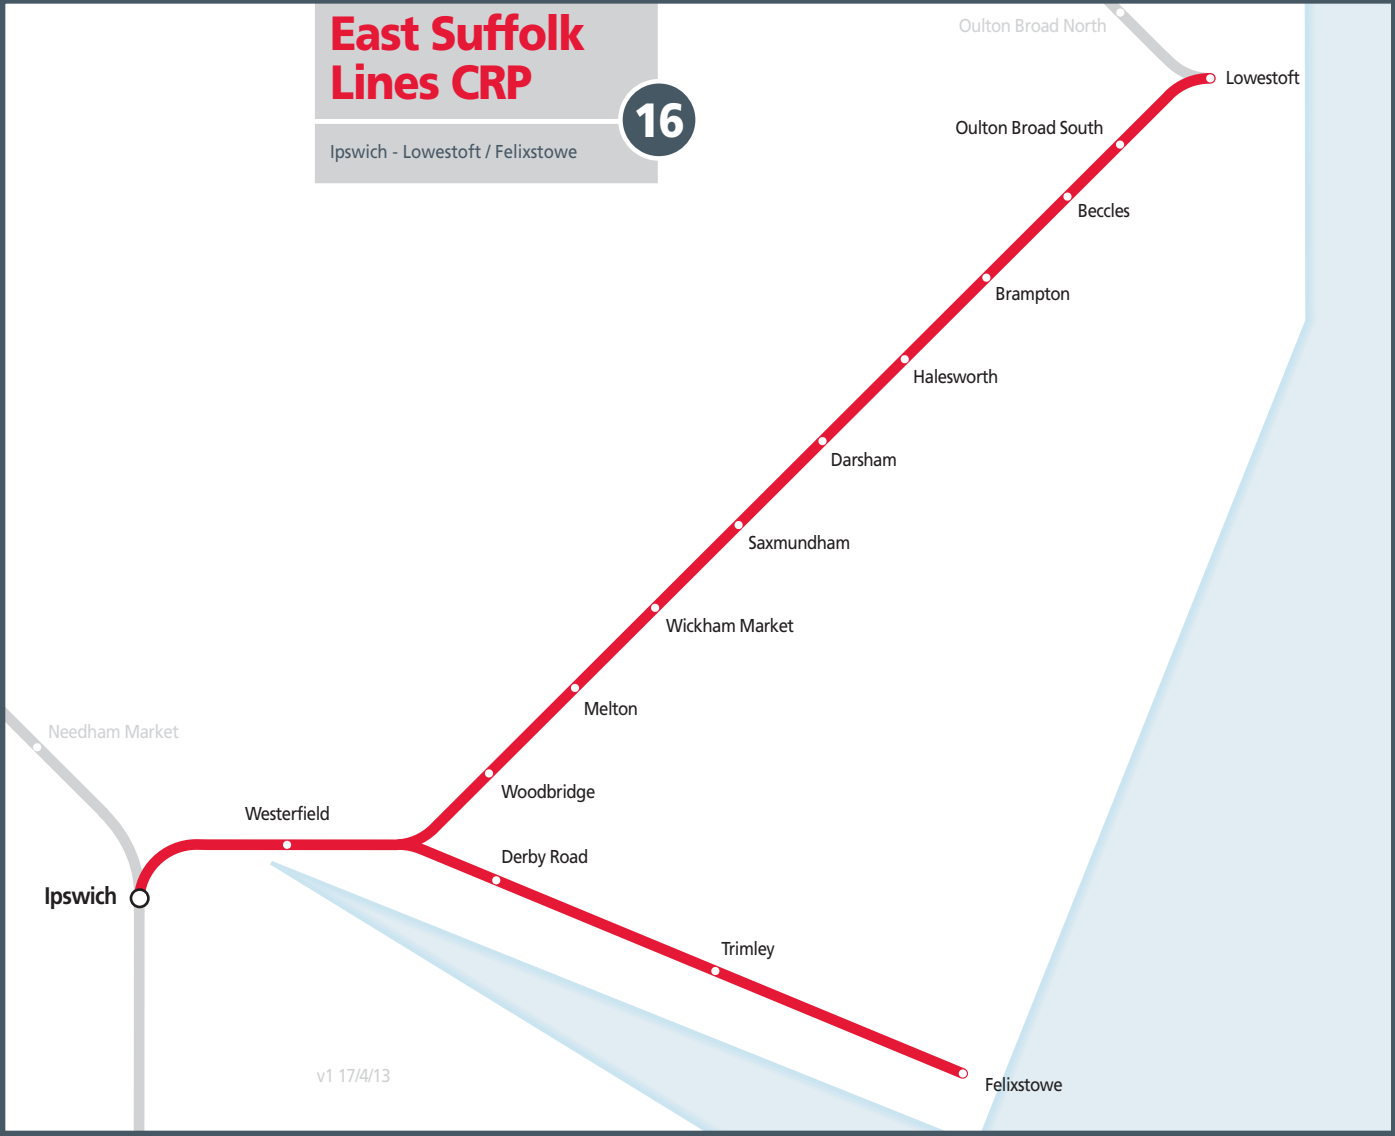

East Suffolk Lines CRP

16

Ipswich - Lowestoft / Felixstowe

Needham Market

Ipswich

Westerfield

Woodbridge

Derby Road

Melton

Wickham Market

Saxmundham

Darsham

Halesworth

Brampton

Beccles

Oulton Broad South