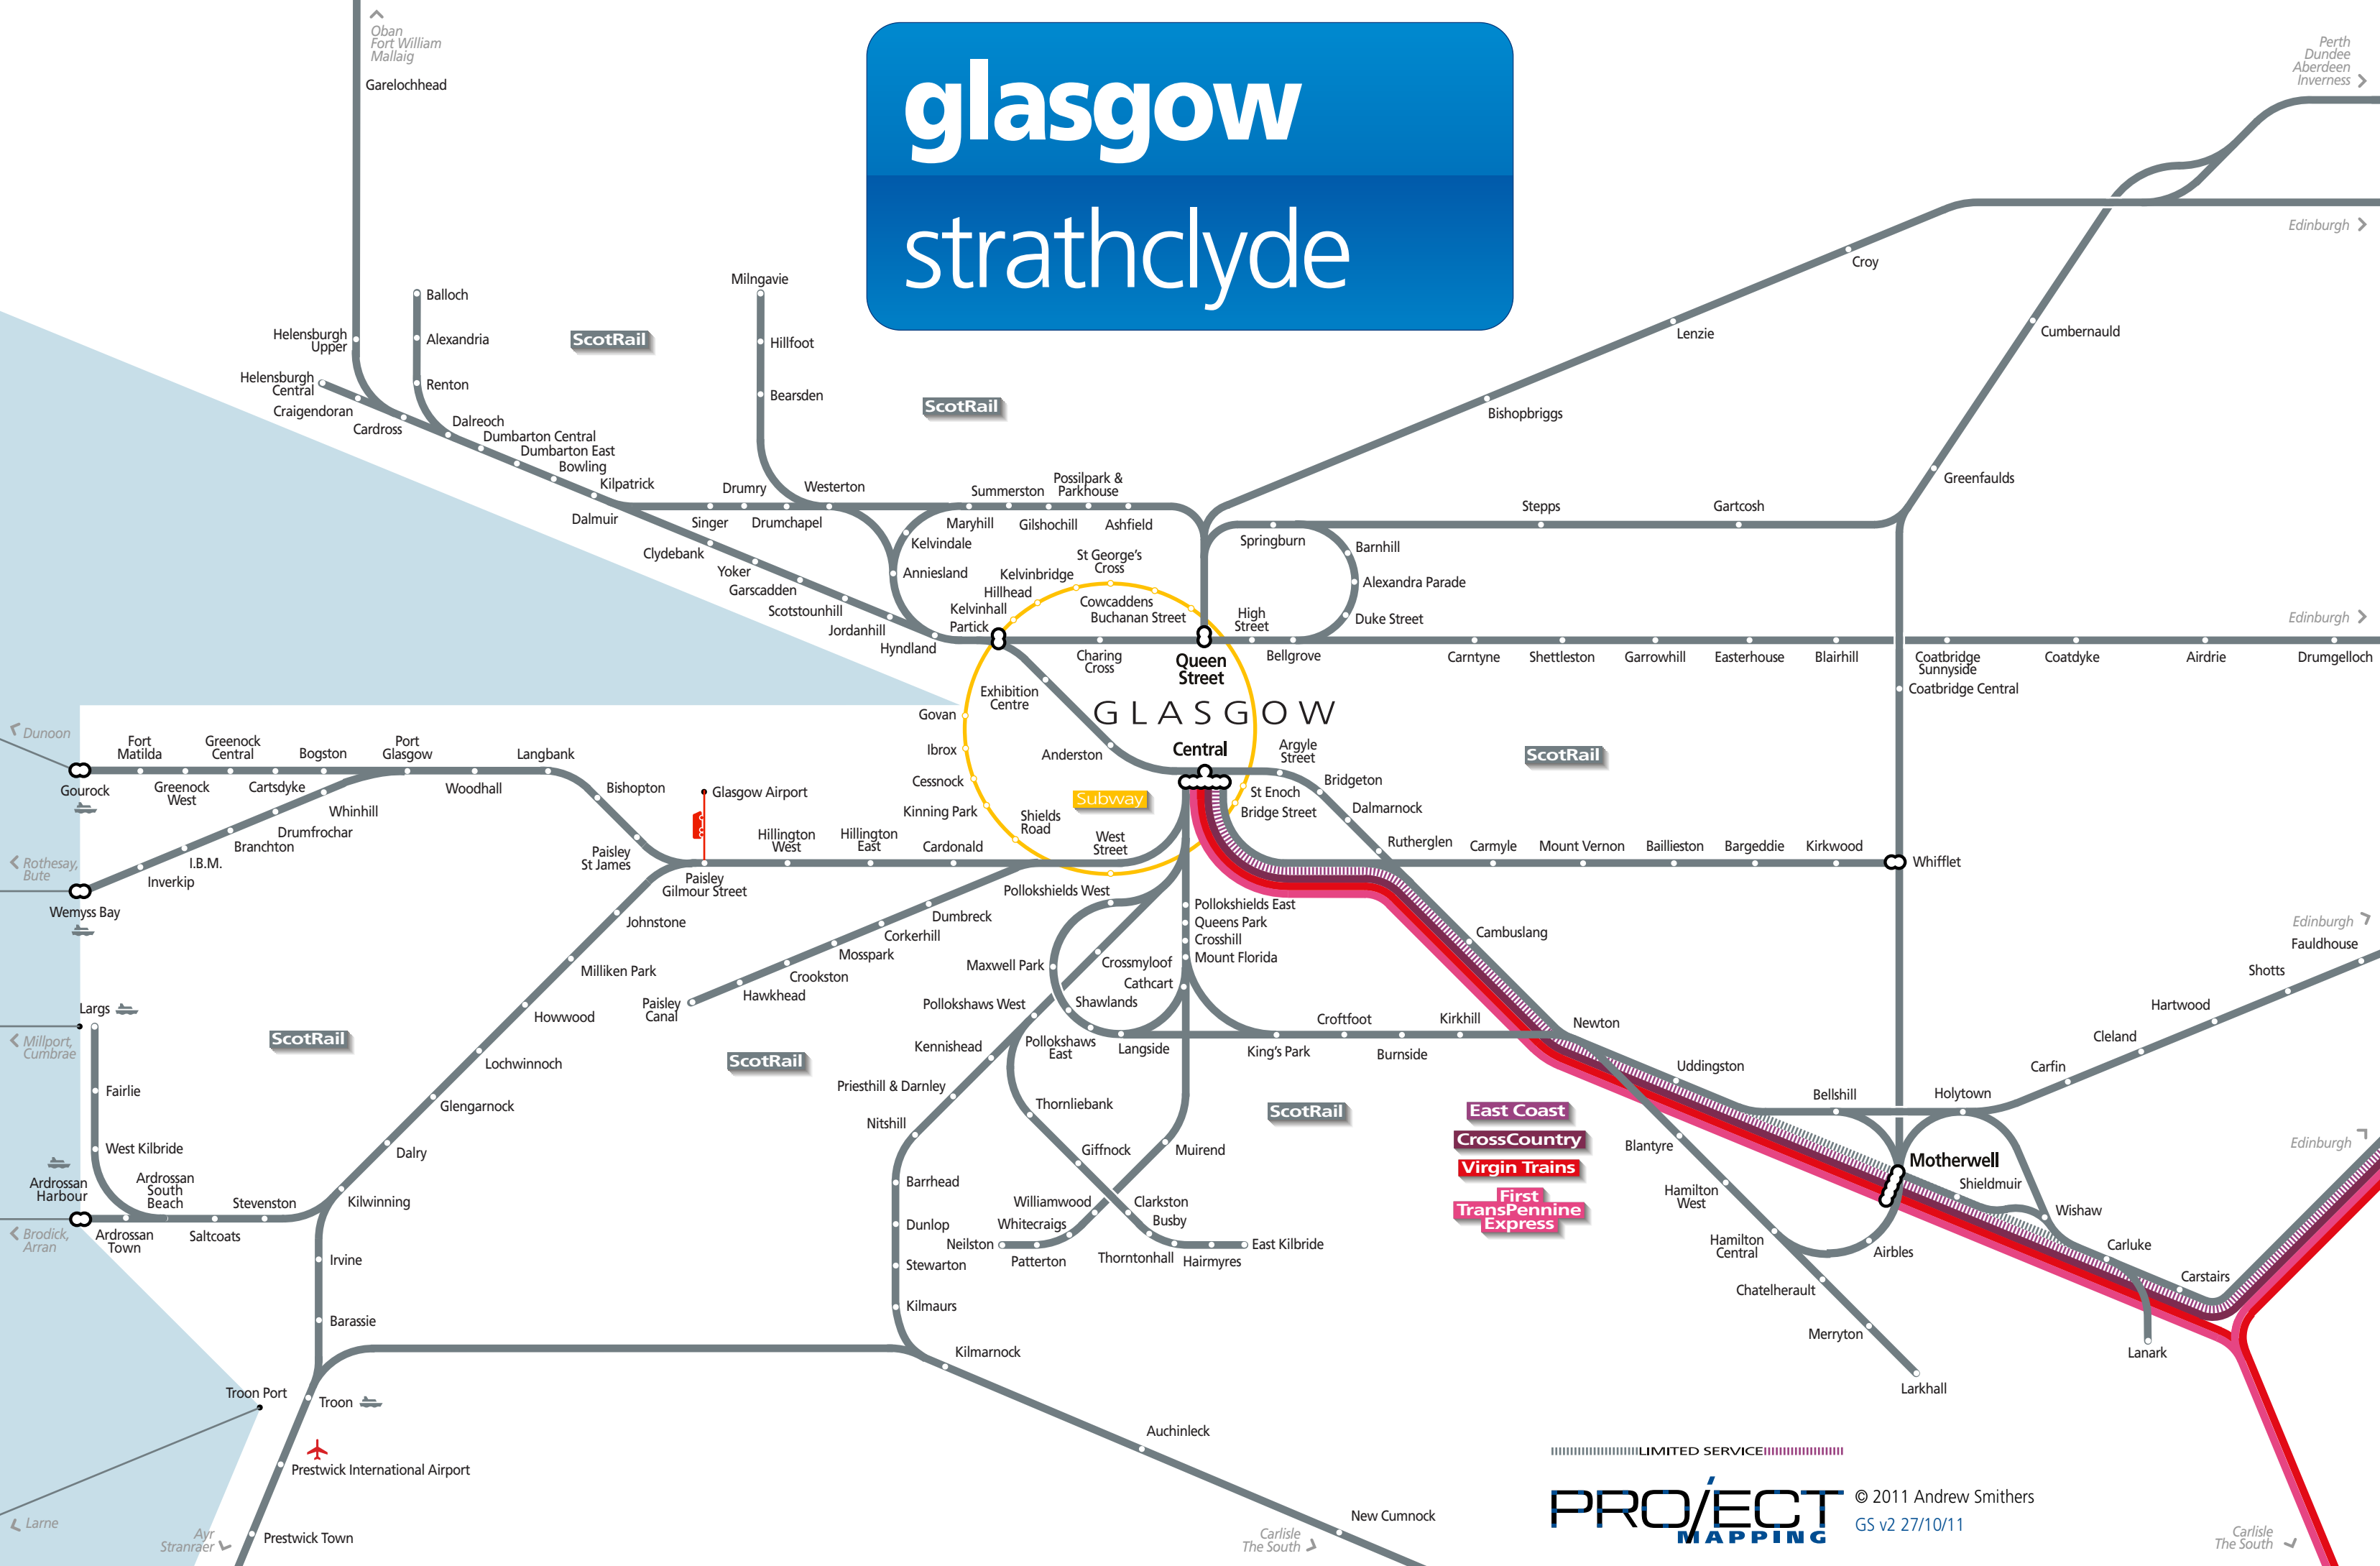

# glasgow strathclyde

East Coast  
CrossCountry  
Virgin Trains  
First TransPennine Express