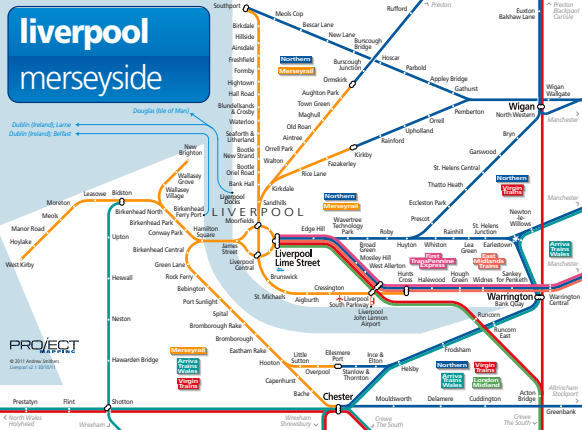

liverpool merseyside

Dublin (Ireland); Larne
Dublin (Ireland); Belfast

Douglas (Isle of Man)

PROJECT
MAPPING

© 2011 Andrew Smithers
Liverpool v2.1 2010/11

North Wales
Holyhead

Wrexham
Shrewsbury

Crewe
The South

Crewe
The South

Greenbank