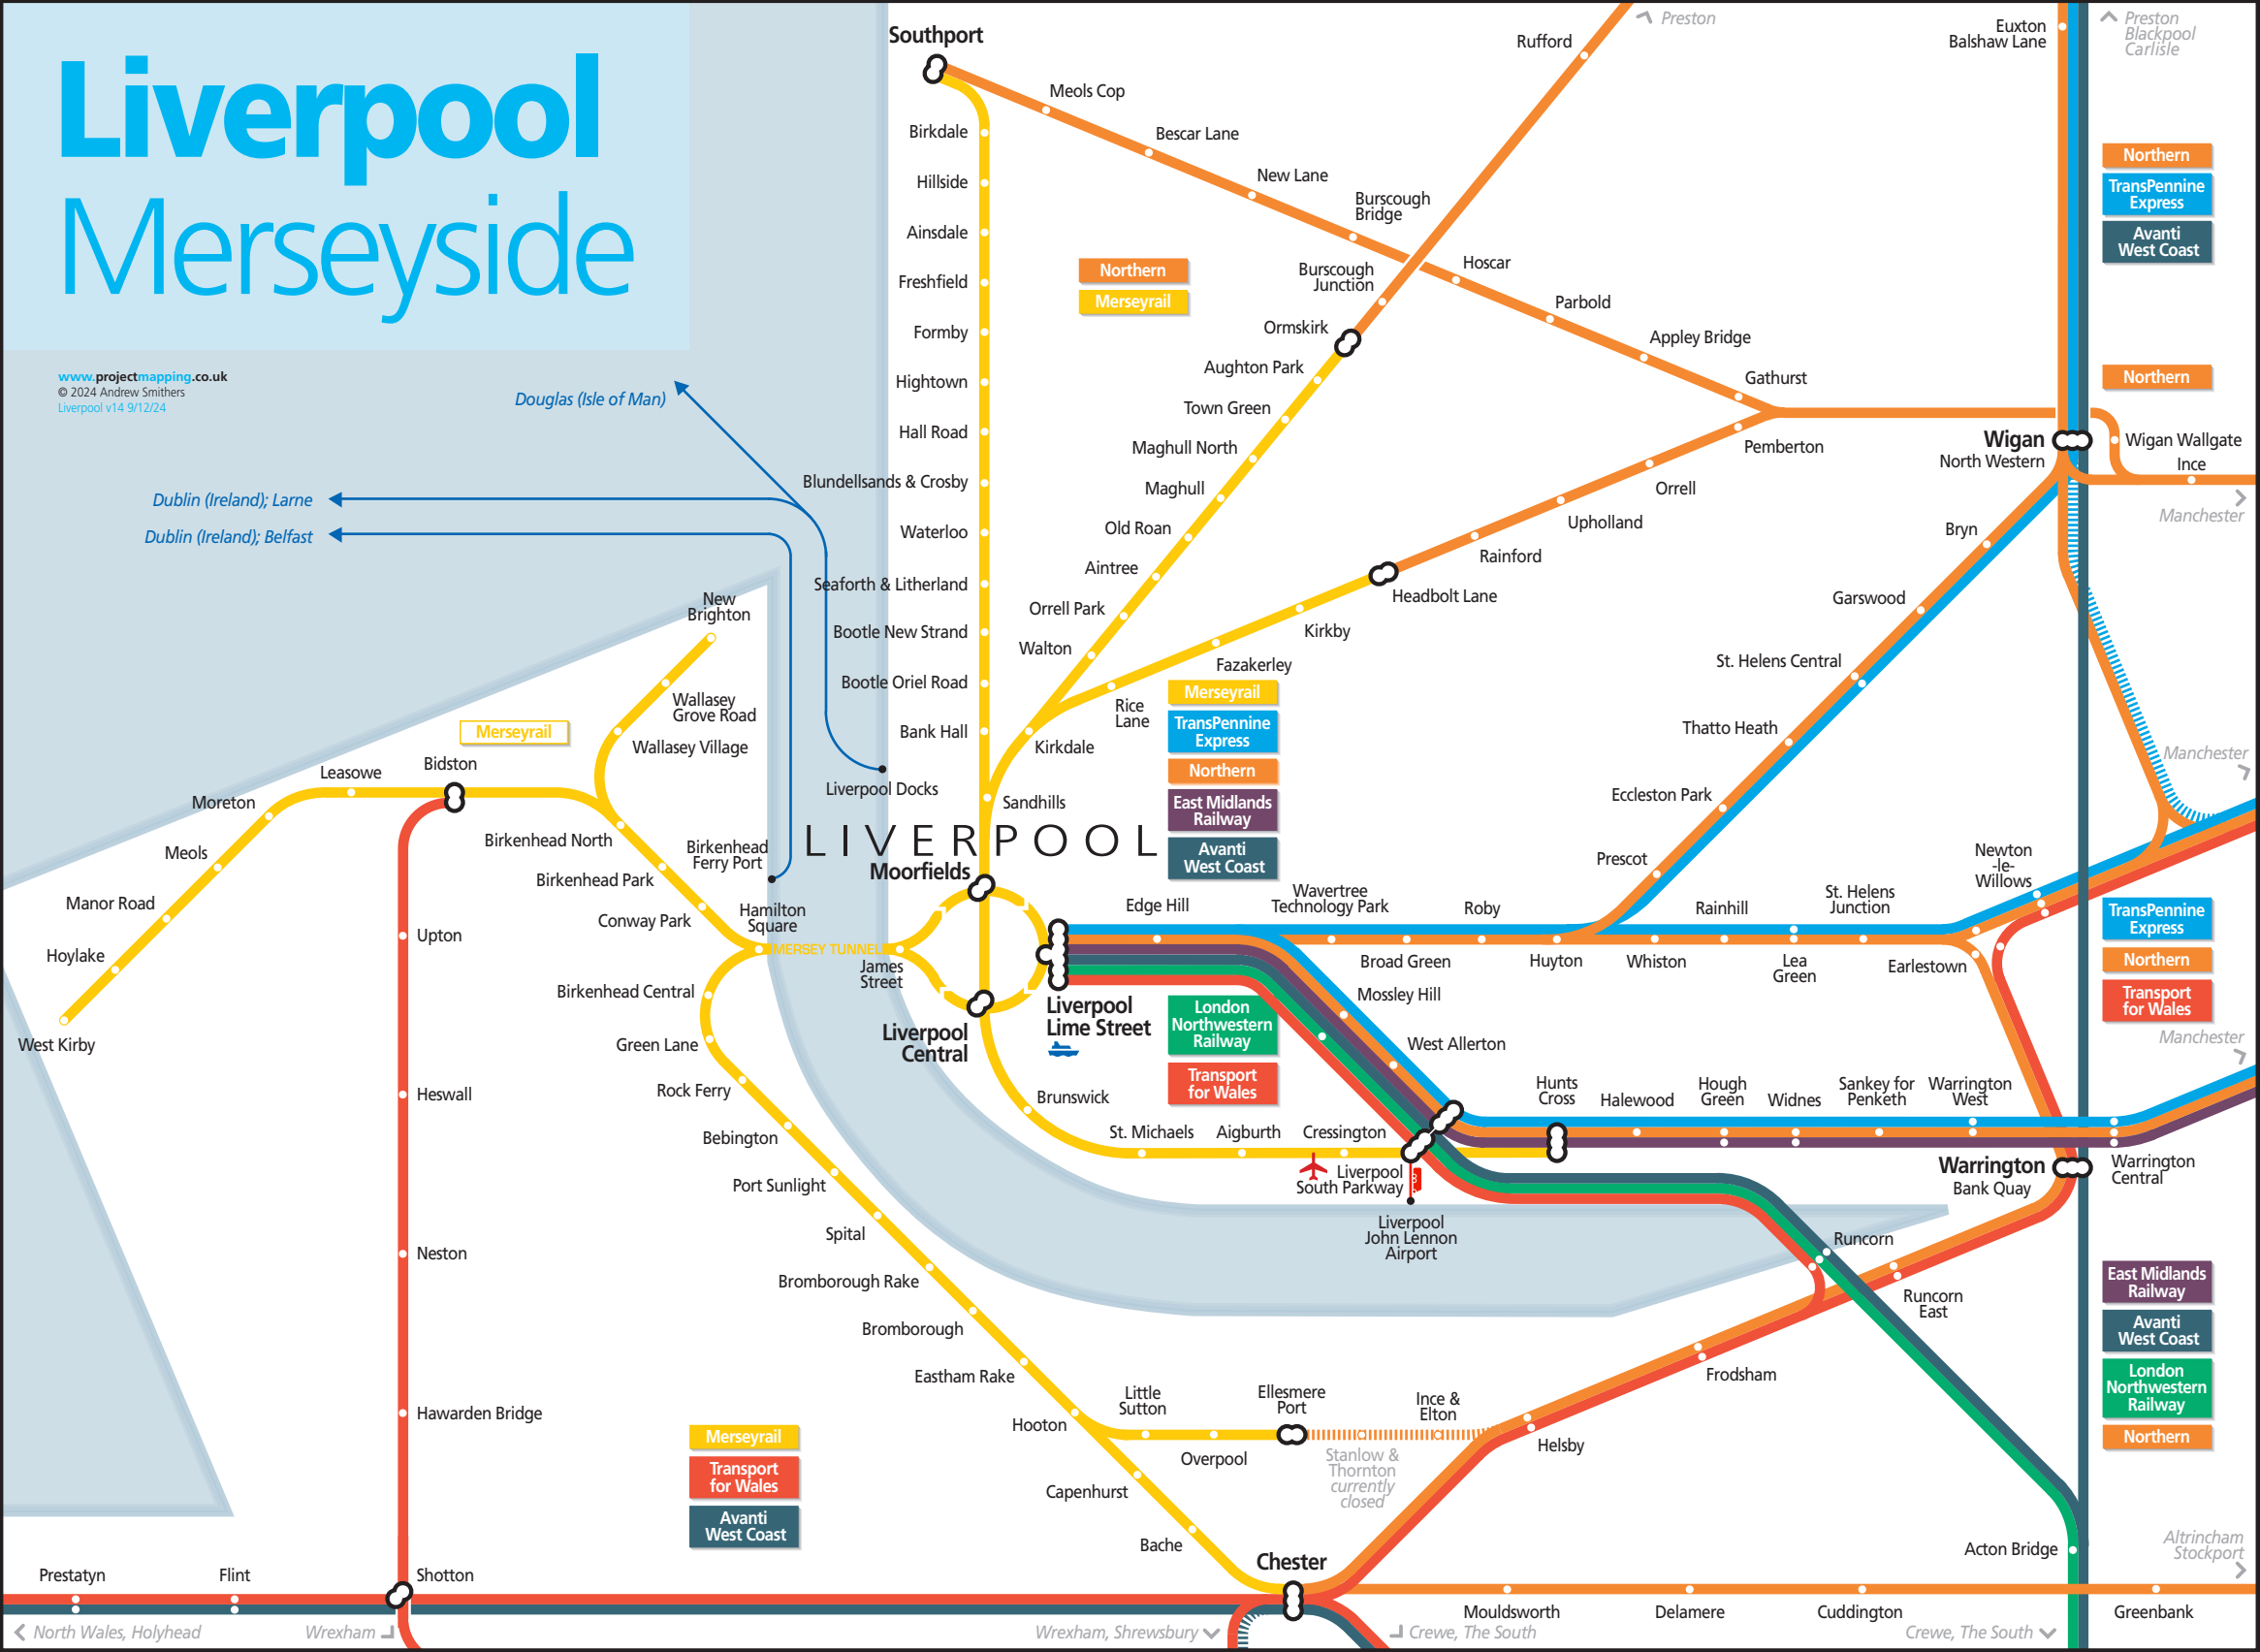

# Liverpool Merseyside

www.projectmapping.co.uk  
© 2024 Andrew Smithers  
Liverpool v1.4 9/12/24

Dublin (Ireland); Larne  
Dublin (Ireland); Belfast

Douglas (Isle of Man)

Northern  
TransPennine Express  
Avanti West Coast

Northern

TransPennine Express  
Northern  
Transport for Wales

East Midlands Railway  
Avanti West Coast  
London Northwestern Railway  
Northern

Merseyrail  
Transport for Wales  
Avanti West Coast

London Northwestern Railway  
Transport for Wales

Merseyrail  
TransPennine Express  
Northern  
East Midlands Railway  
Avanti West Coast

Northern  
Merseyrail

North Wales, Holyhead    Wrexham    Wrexham, Shrewsbury    Crewe, The South    Delamere    Cuddington    Greenbank