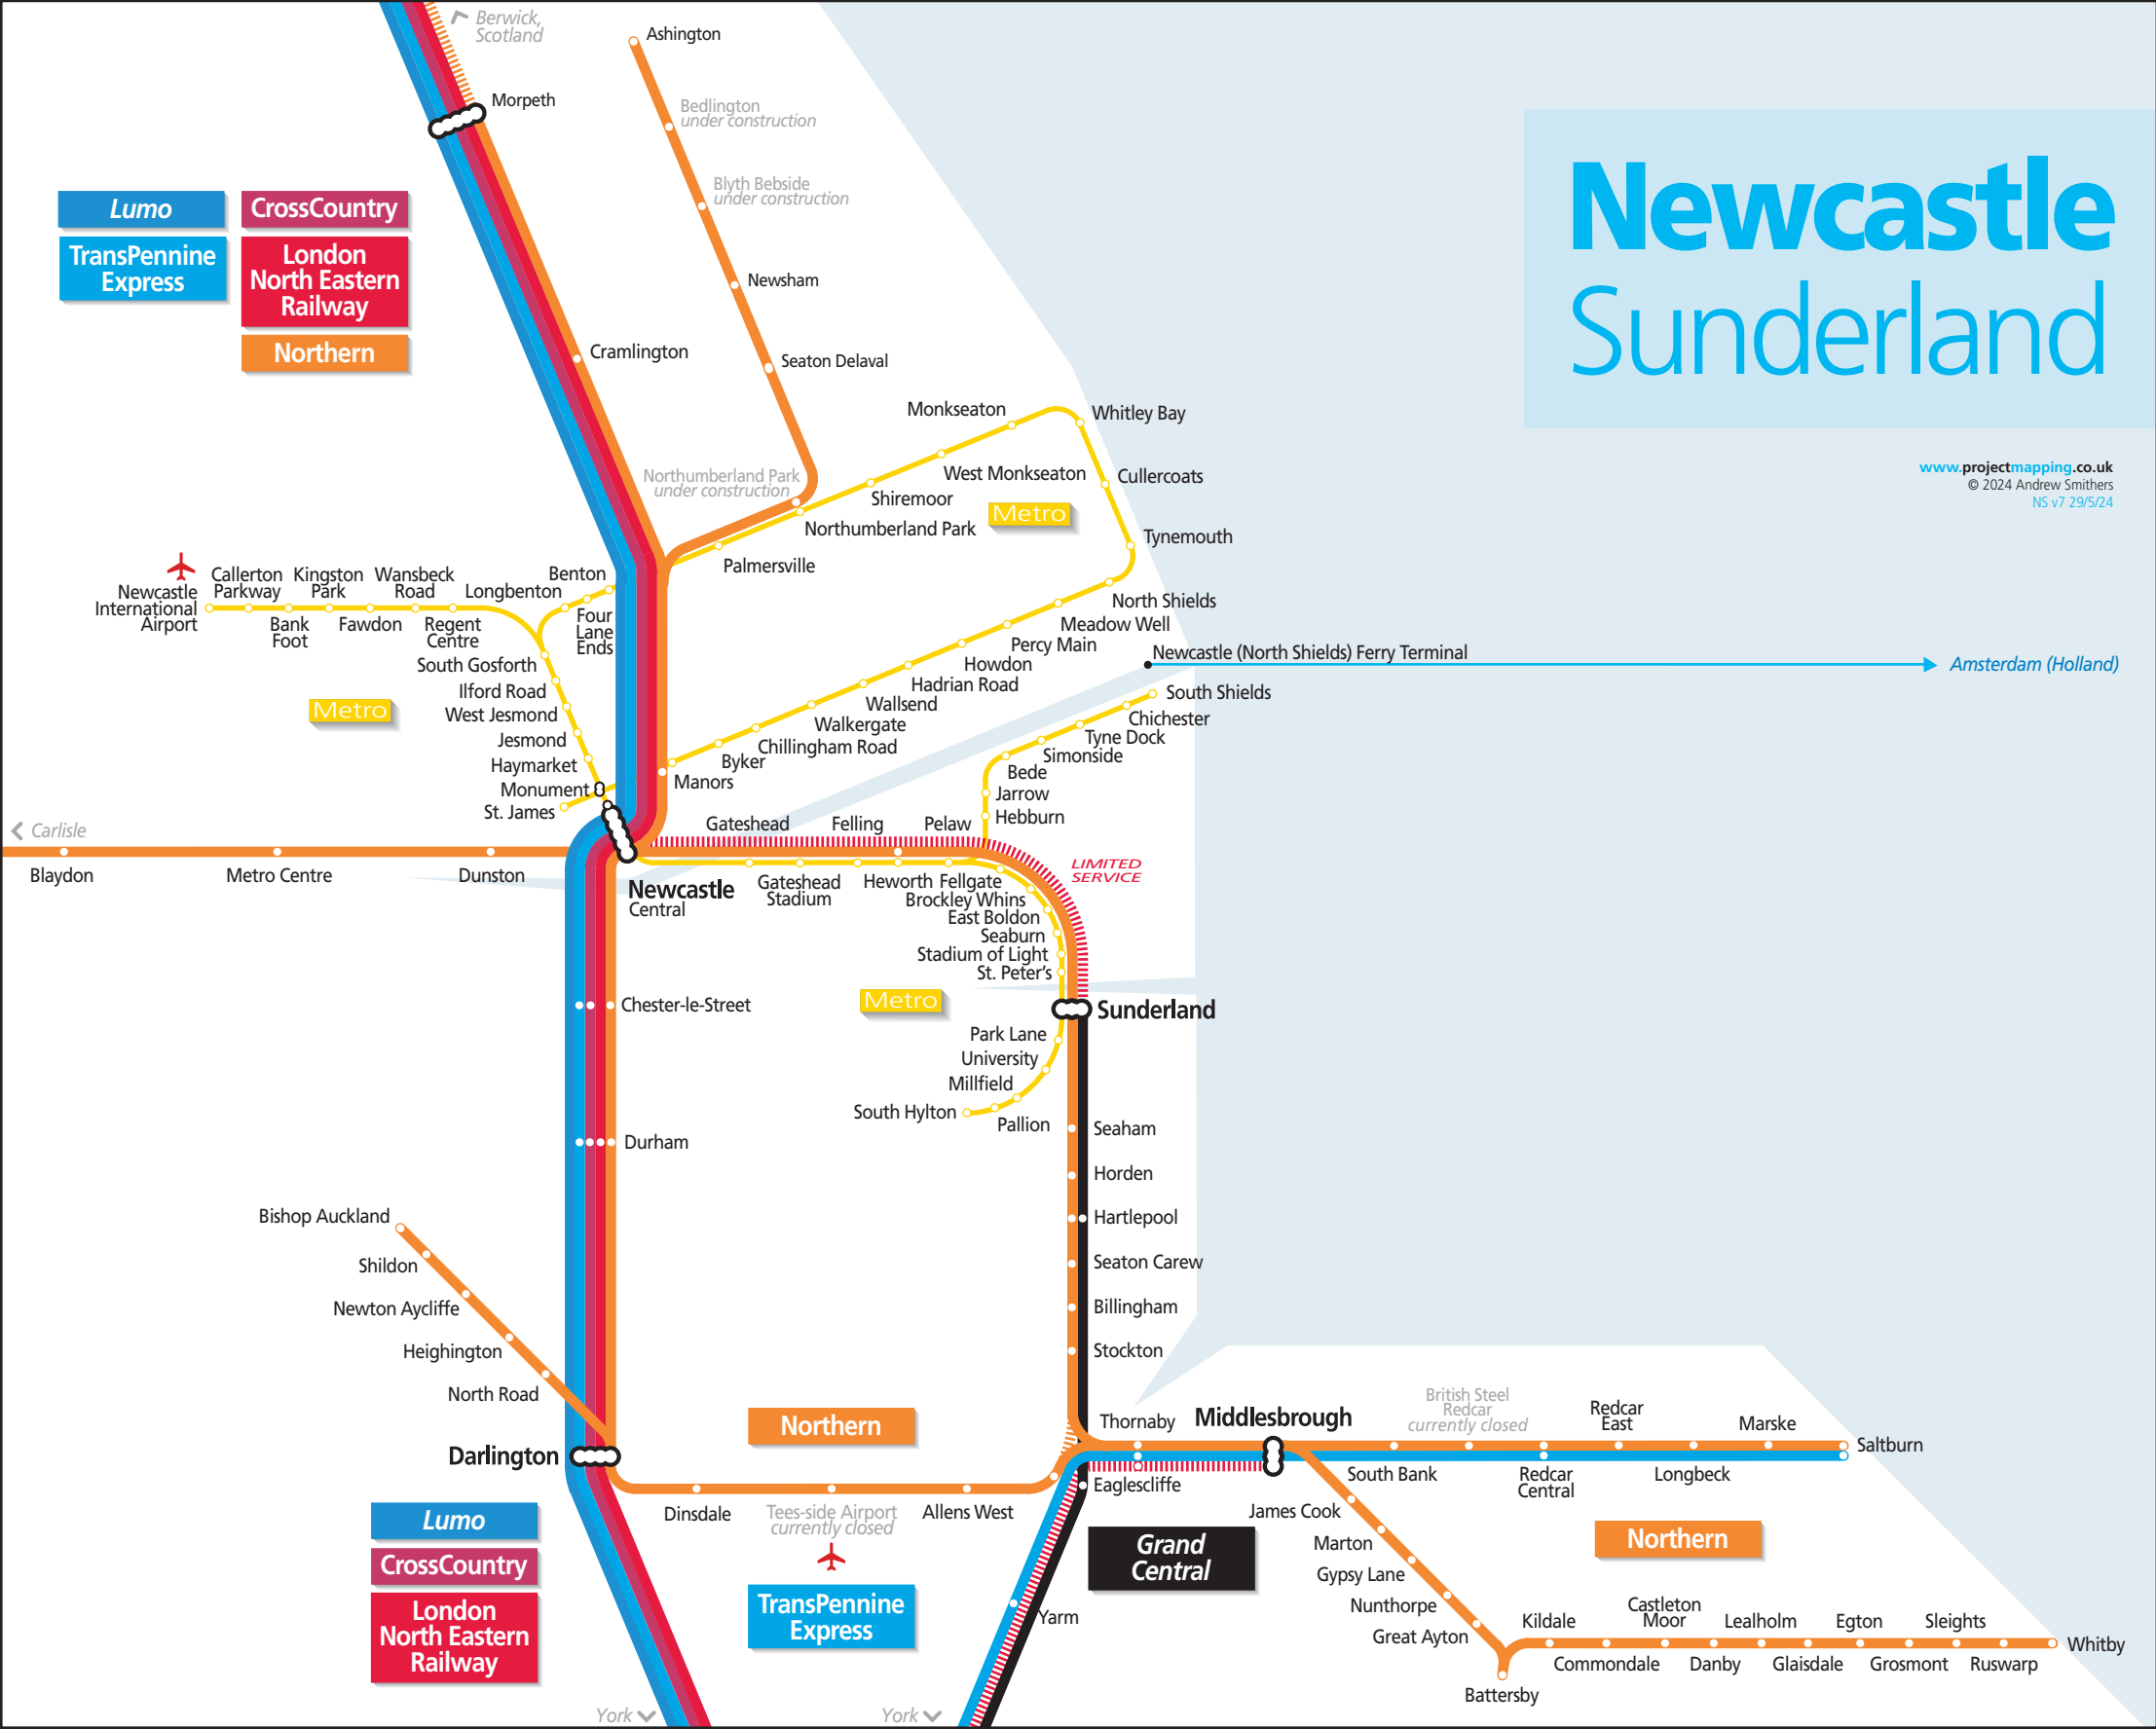

# Newcastle Sunderland

www.projectmapping.co.uk  
© 2024 Andrew Smithers  
NS v7 29/5/24

Lumo  
TransPennine Express  
CrossCountry  
London North Eastern Railway  
Northern

Metro

Metro

Metro

Northern

Grand Central

Northern

Lumo  
CrossCountry  
London North Eastern Railway

TransPennine Express