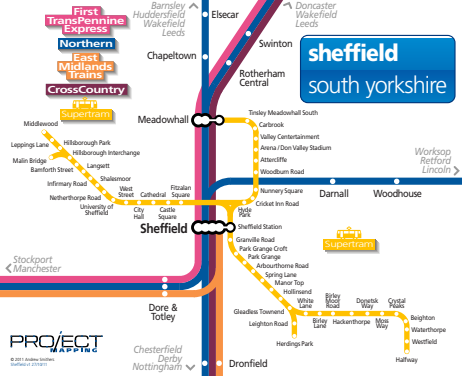

First TransPennine Express

Northern

East Midlands Trains

CrossCountry

sheffield south yorkshire

Barnsley
Huddersfield
Wakefield
Leeds

Elsecar

Doncaster
Wakefield
Leeds

Attercliffe

Woodburn Road

Worksop
Retford
Lincoln

Middlewood

Leppings Lane

Hillsborough Park

Malin Bridge

Bamforth Street

White Lane

Gleadless Townend

Leighton Road

Herdings Park

Birley Lane

Hackerthorpe

Dronfield

Birley Moor Road

Donetsk Way

Crystal Peaks

Moss Way

Beighton

Waterthorpe

Westfield

Halfway

Stockport
Manchester