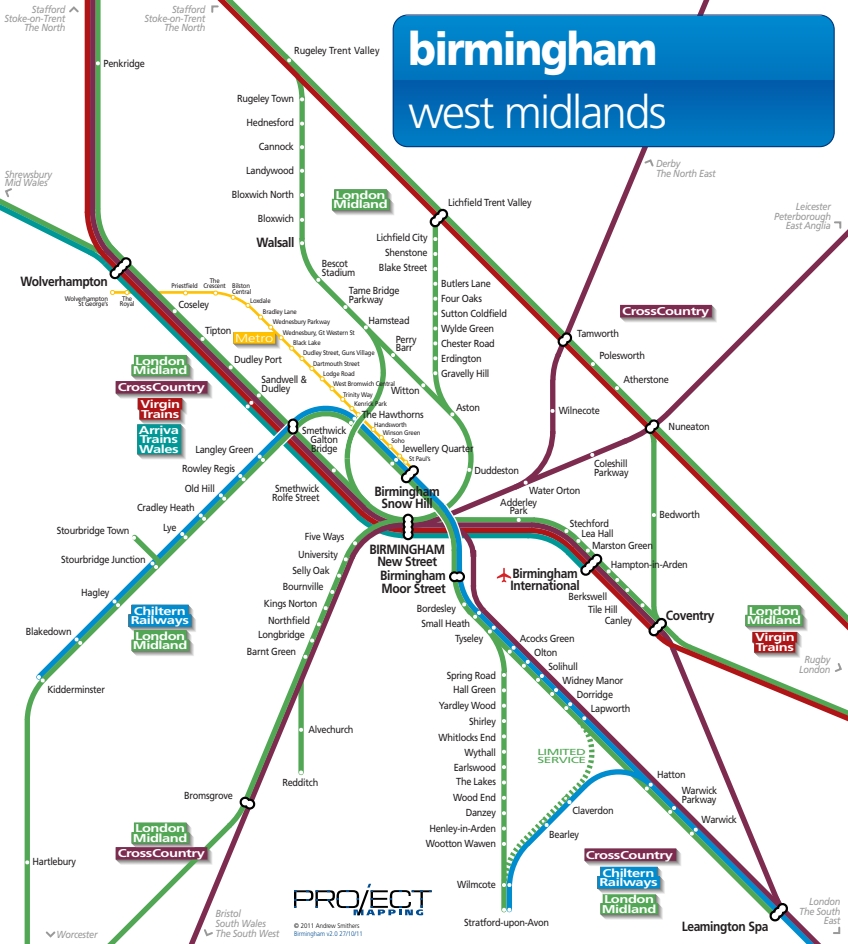

birmingham west midlands

PROJECT
MAPPING