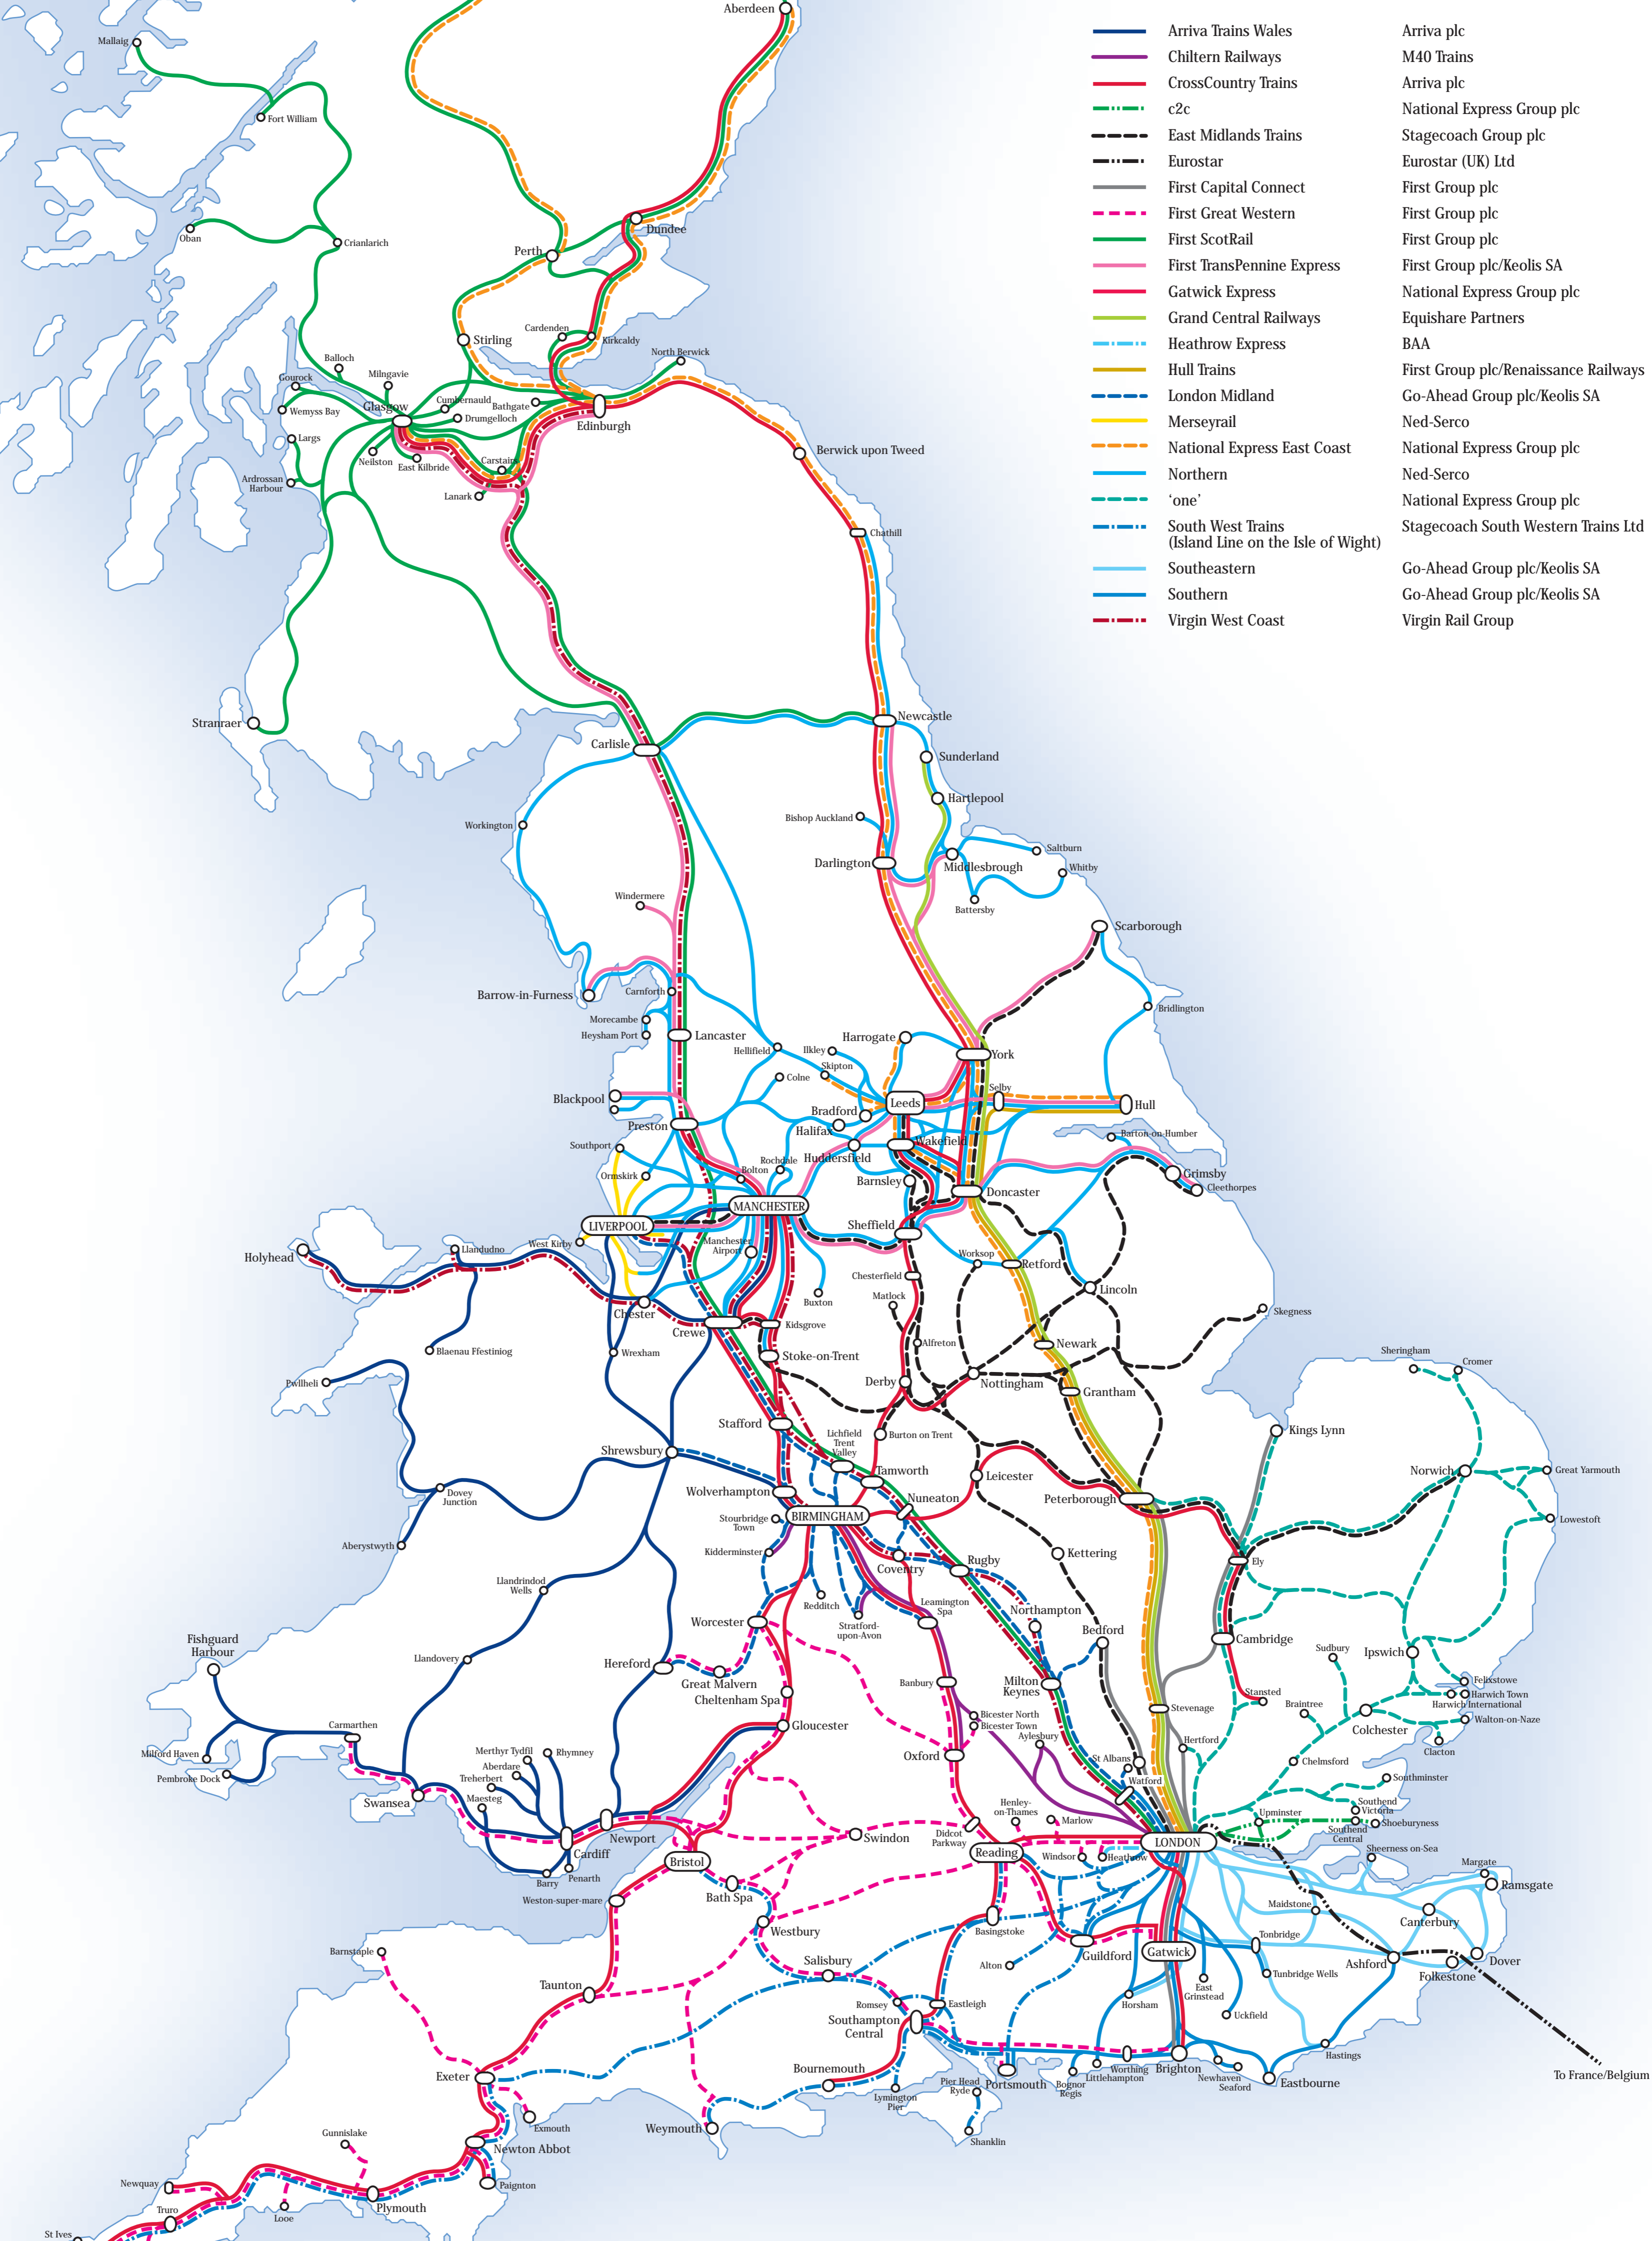

# 2007 Great Britain National Rail Passenger Operators

Seventh edition (November 2007)  
including changes to take effect in December

- |  |  |                                      |
|--|--|--------------------------------------|
|  | Arriva Trains Wales                                  | Arriva plc                           |
|  | Chiltern Railways                                    | M40 Trains                           |
|  | CrossCountry Trains                                  | Arriva plc                           |
|  | c2c  | National Express Group plc           |
|  | East Midlands Trains                                 | Stagecoach Group plc                 |
|  | Eurostar   | Eurostar (UK) Ltd                    |
|  | First Capital Connect                                | First Group plc                      |
|  | First Great Western                                  | First Group plc                      |
|  | First ScotRail                                       | First Group plc                      |
|  | First TransPennine Express                           | First Group plc/Keolis SA            |
|  | Gatwick Express                                      | National Express Group plc           |
|  | Grand Central Railways                               | Equishare Partners                   |
|  | Heathrow Express                                     | BAA                                  |
|  | Hull Trains  | First Group plc/Renaissance Railways |
|  | London Midland                                       | Go-Ahead Group plc/Keolis SA         |
|  | Merseyrail   | Ned-Serco                            |
|  | National Express East Coast                          | National Express Group plc           |
|  | Northern   | Ned-Serco                            |
|  | 'one'  | National Express Group plc           |
|  | South West Trains (Island Line on the Isle of Wight) | Stagecoach South Western Trains Ltd  |
|  | Southeastern   | Go-Ahead Group plc/Keolis SA         |
|  | Southern   | Go-Ahead Group plc/Keolis SA         |
|  | Virgin West Coast                                    | Virgin Rail Group                    |