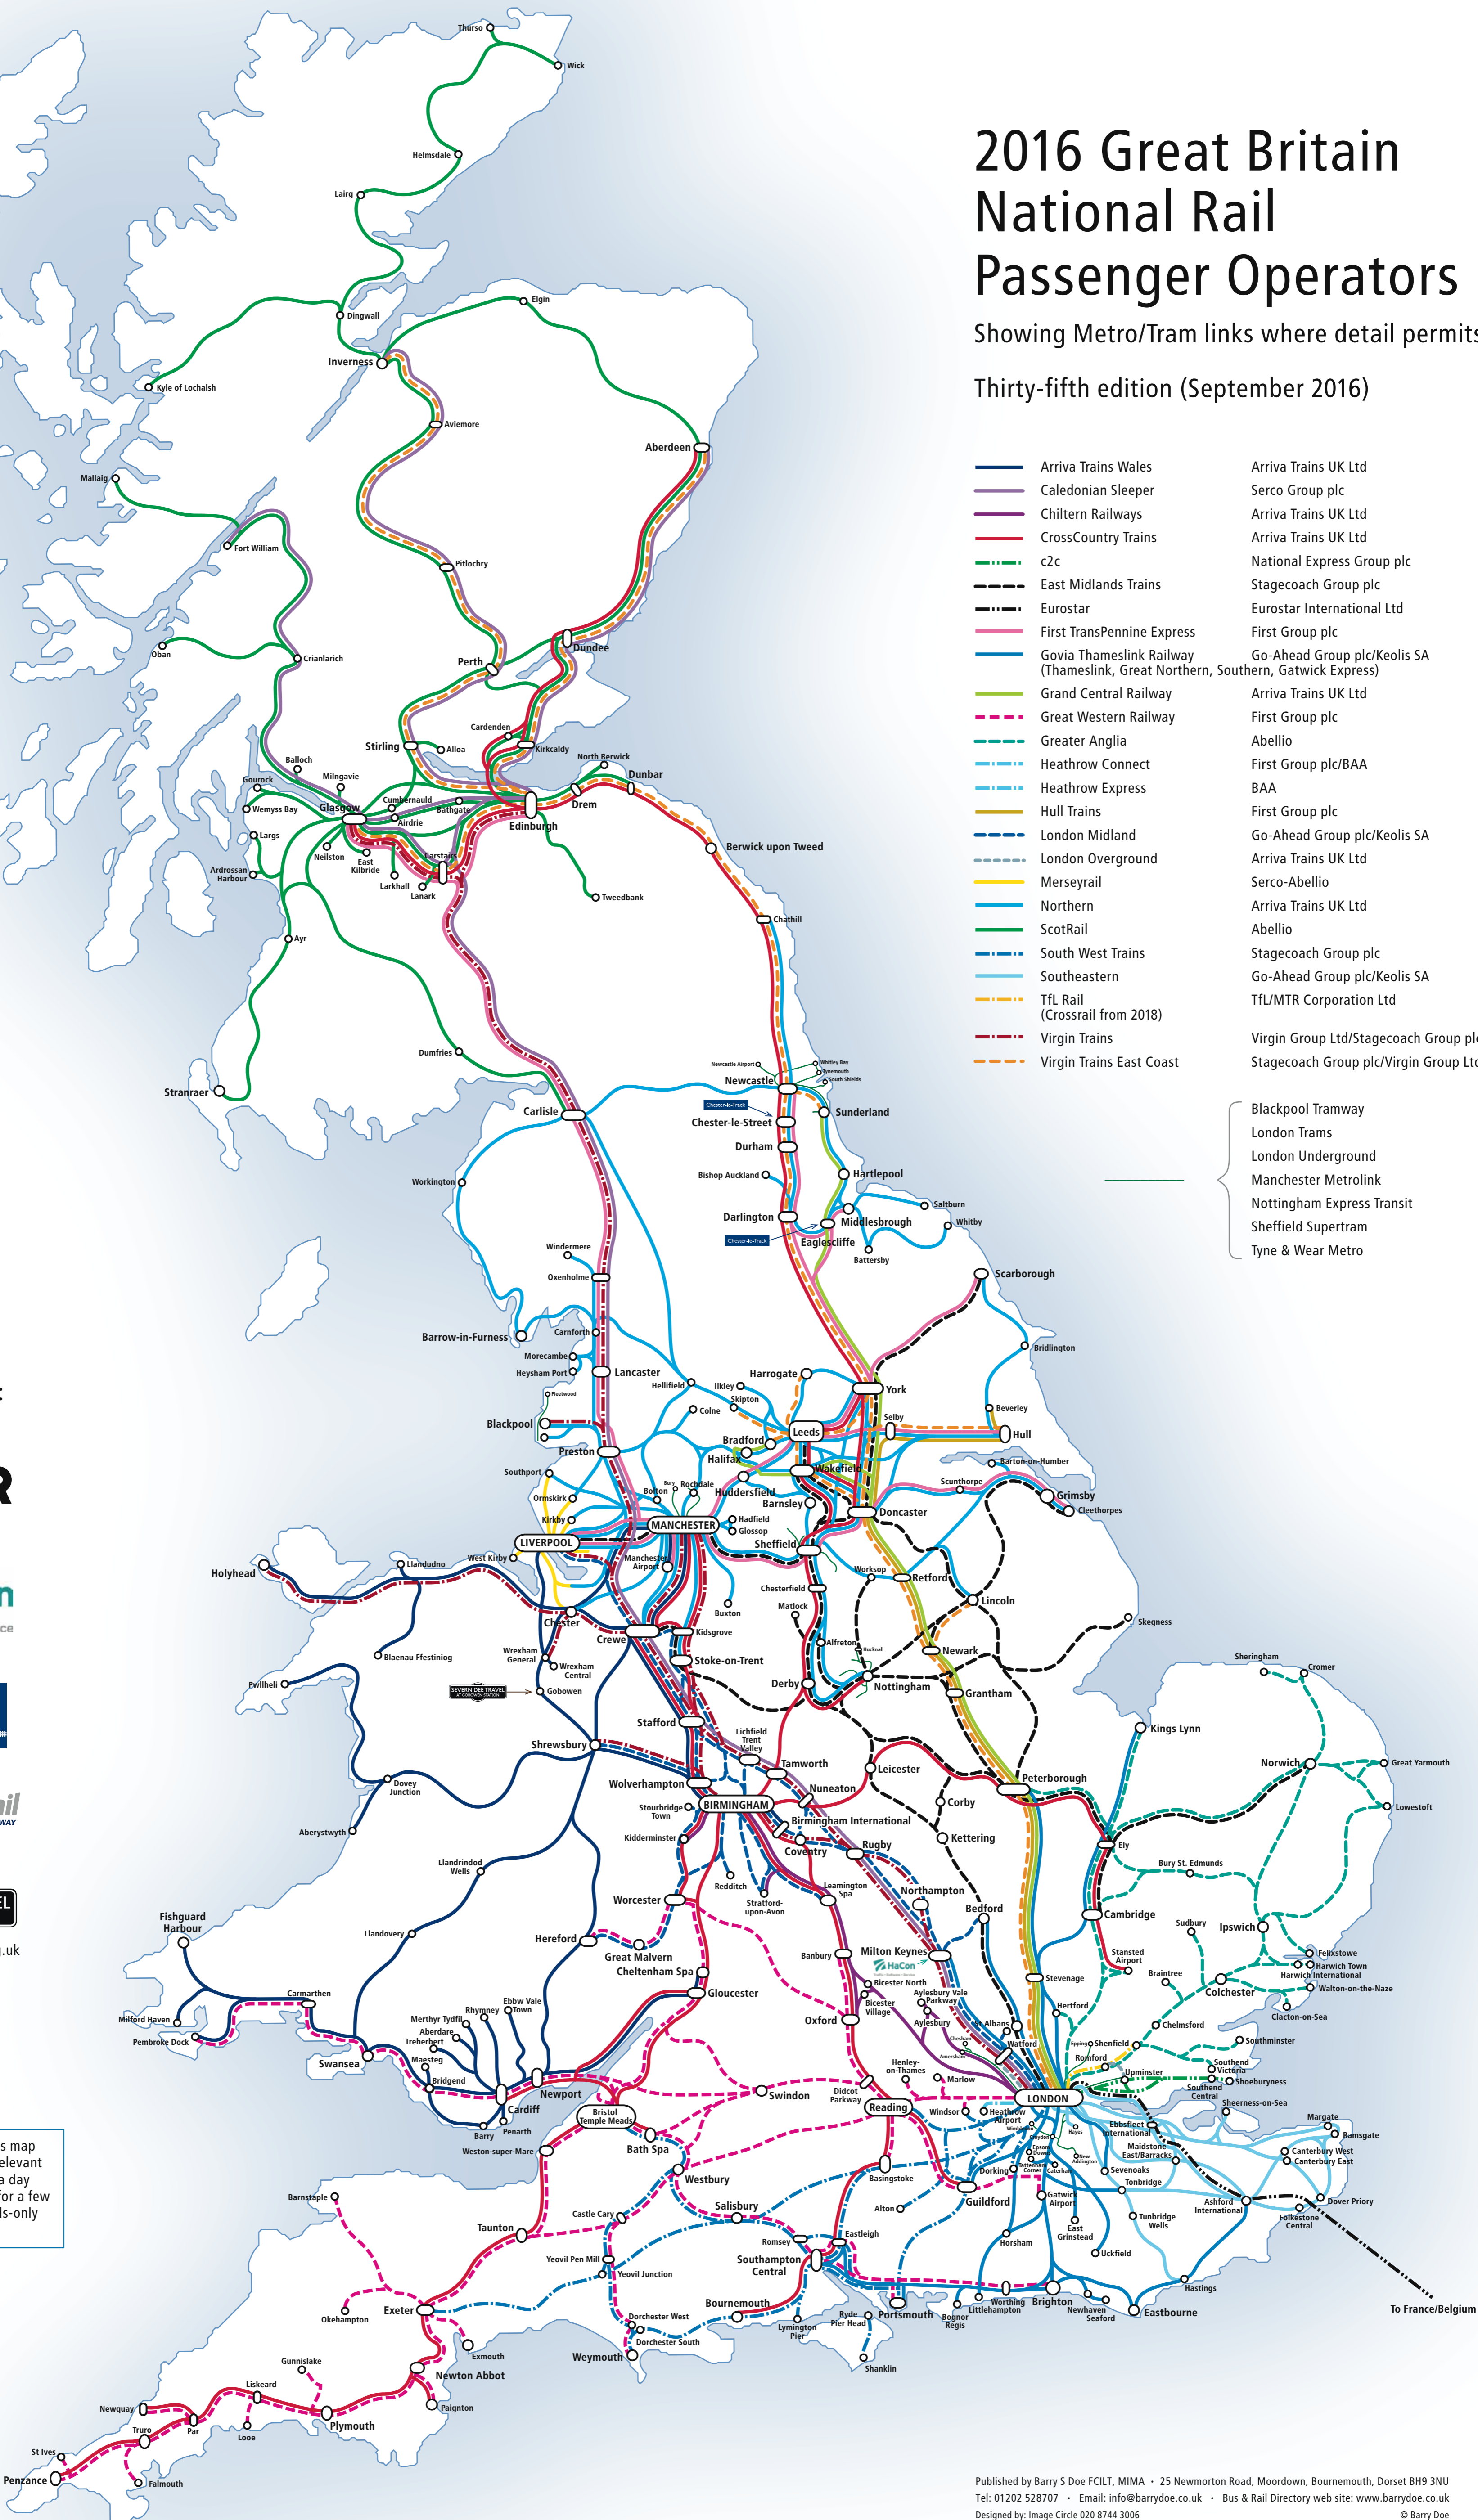

2016 Great Britain National Rail Passenger Operators

Showing Metro/Tram links where detail permits

Thirty-fifth edition (September 2016)

Sponsored by:

The routes shown on this map are those taken by the relevant operators at least once a day Monday-Friday, except for a few routes that are weekends-only or summer-only.