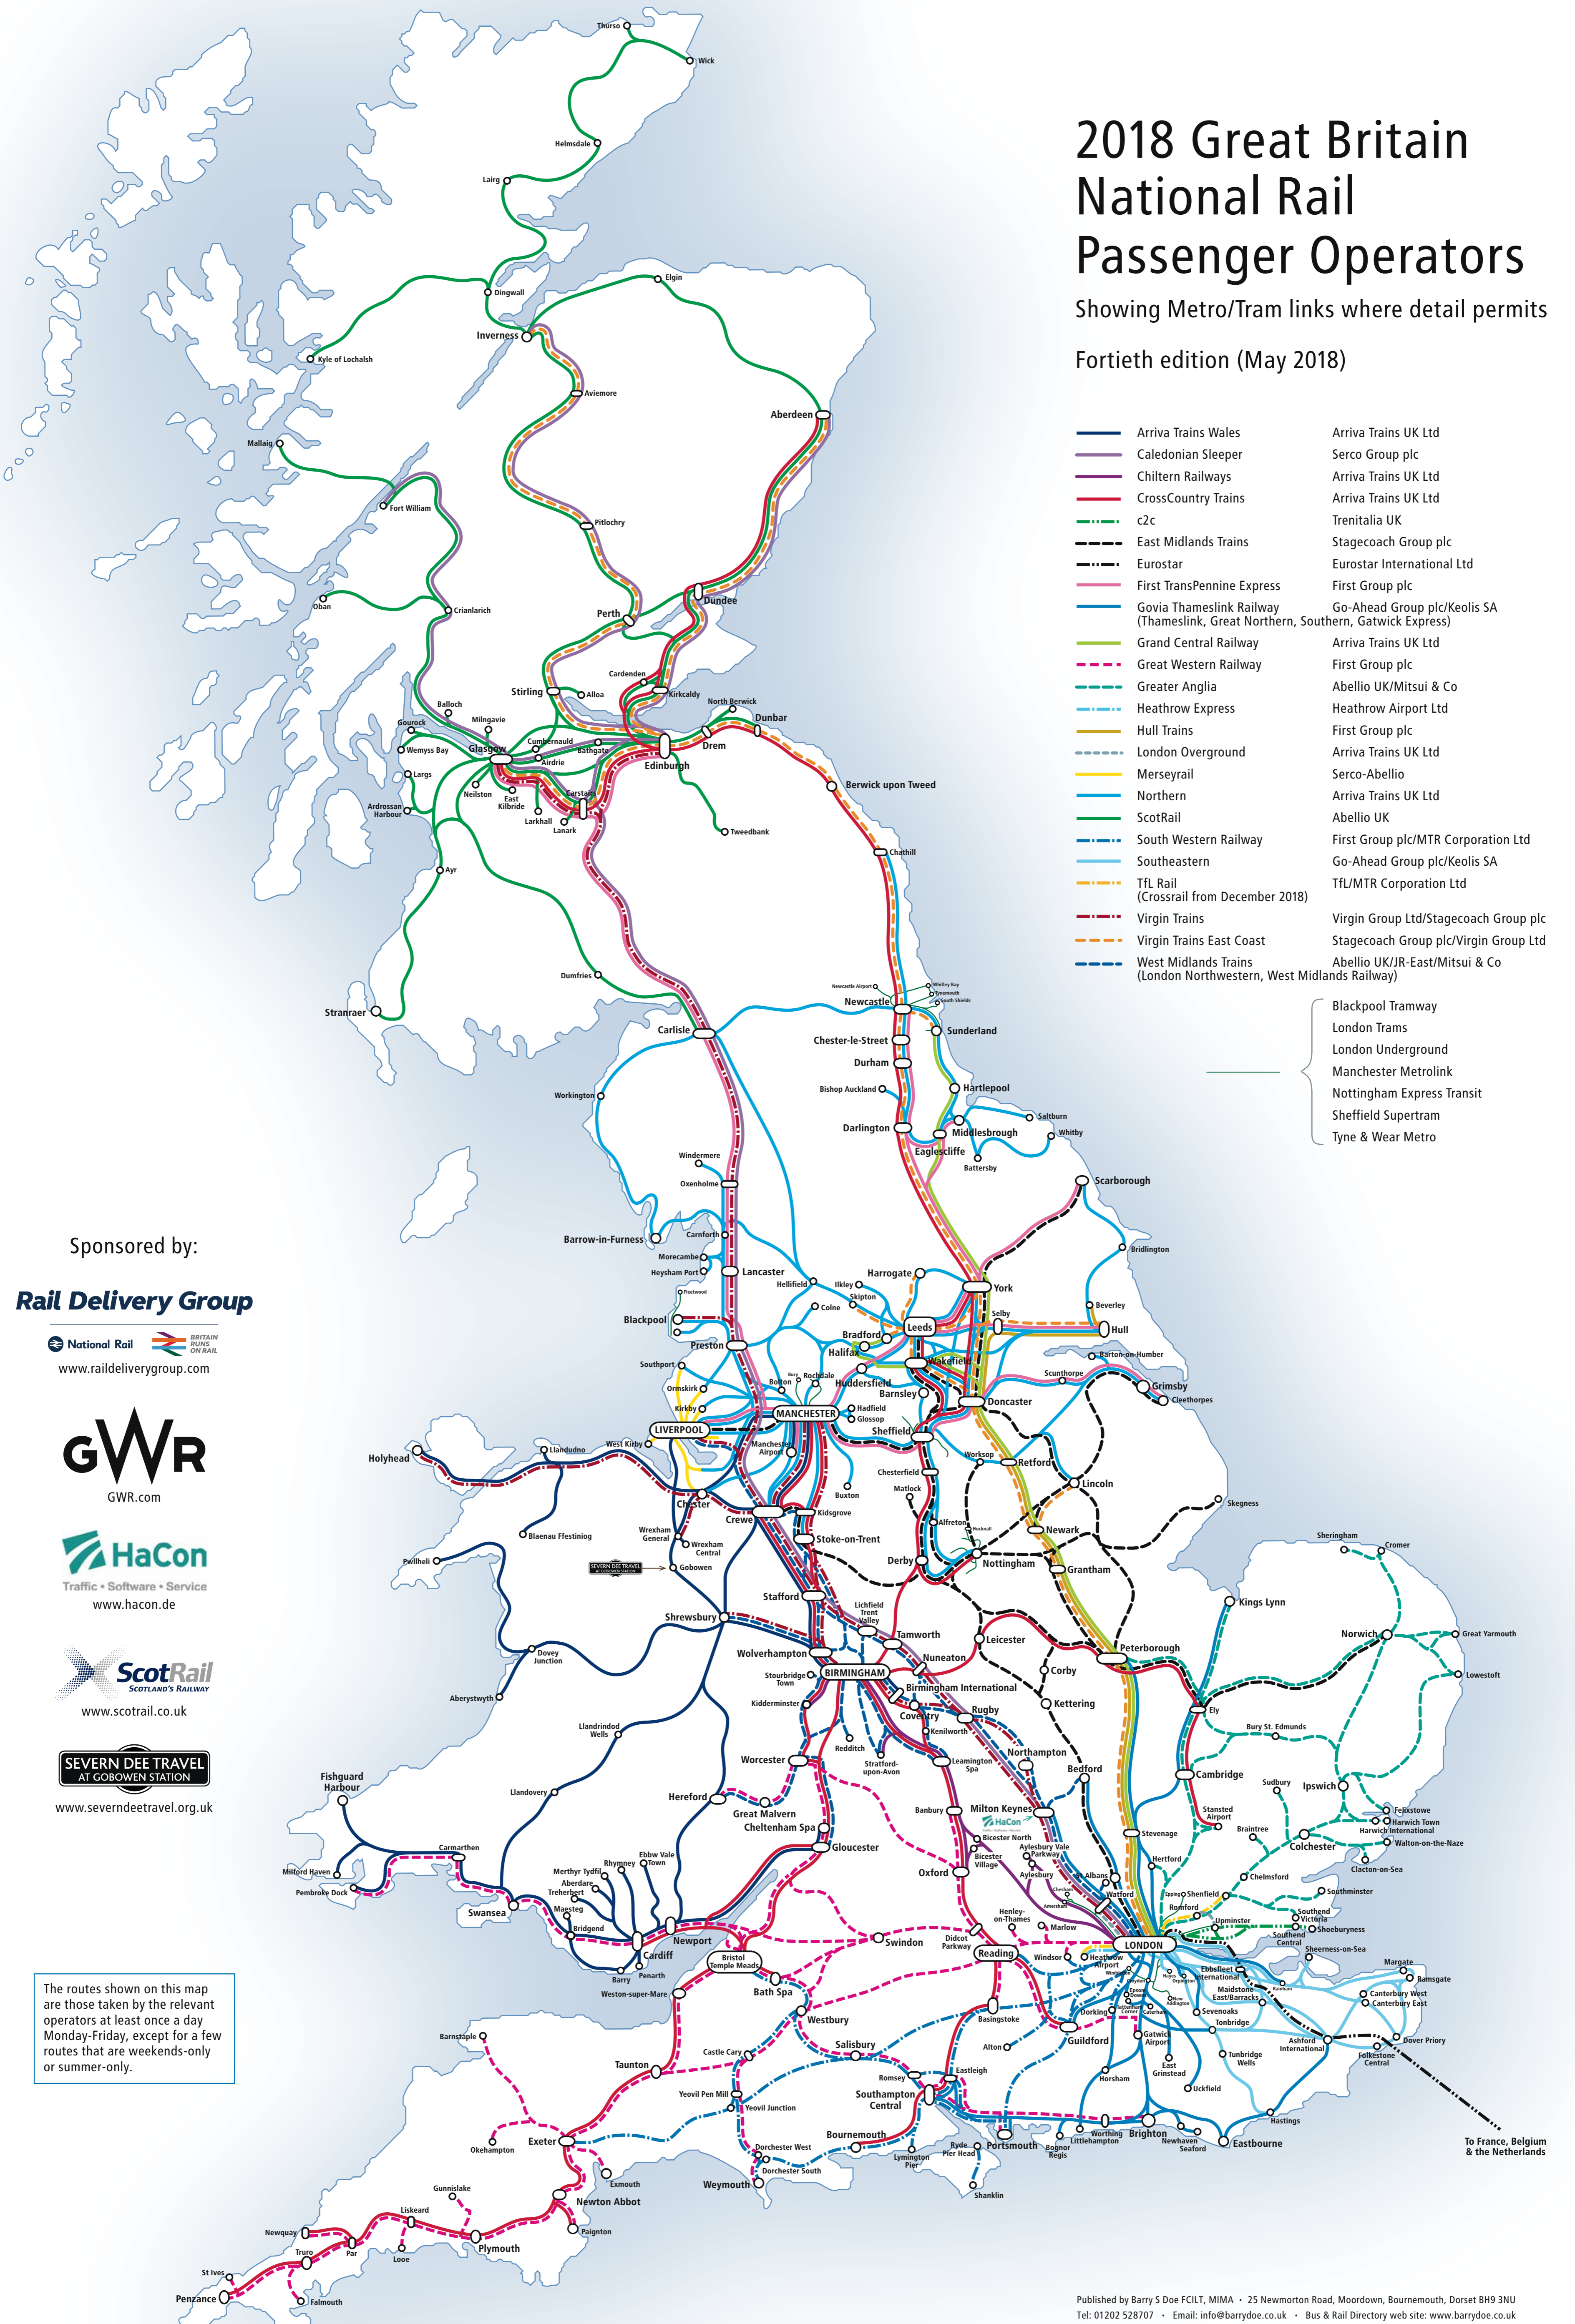

2018 Great Britain National Rail Passenger Operators

Showing Metro/Tram links where detail permits

Fortieth edition (May 2018)

- | | | |
|---|--|---------------------------------------|
| — | Arriva Trains Wales | Arriva Trains UK Ltd |
| — | Caledonian Sleeper | Serco Group plc |
| — | Chiltern Railways | Arriva Trains UK Ltd |
| — | CrossCountry Trains | Arriva Trains UK Ltd |
| — | c2c | Trenitalia UK |
| — | East Midlands Trains | Stagecoach Group plc |
| — | Eurostar | Eurostar International Ltd |
| — | First TransPennine Express | First Group plc |
| — | Govia Thameslink Railway (Thameslink, Great Northern, Southern, Gatwick Express) | Go-Ahead Group plc/Keolis SA |
| — | Grand Central Railway | Arriva Trains UK Ltd |
| — | Great Western Railway | First Group plc |
| — | Greater Anglia | Abellio UK/Mitsui & Co |
| — | Heathrow Express | Heathrow Airport Ltd |
| — | Hull Trains | First Group plc |
| — | London Overground | Arriva Trains UK Ltd |
| — | Merseyrail | Serco-Abellio |
| — | Northern | Arriva Trains UK Ltd |
| — | ScotRail | Abellio UK |
| — | South Western Railway | First Group plc/MTR Corporation Ltd |
| — | Southeastern | Go-Ahead Group plc/Keolis SA |
| — | TfL Rail (Crossrail from December 2018) | TfL/MTR Corporation Ltd |
| — | Virgin Trains | Virgin Group Ltd/Stagecoach Group plc |
| — | Virgin Trains East Coast | Stagecoach Group plc/Virgin Group Ltd |
| — | West Midlands Trains (London Northwestern, West Midlands Railway) | Abellio UK/JR-East/Mitsui & Co |

- Blackpool Tramway
- London Trams
- London Underground
- Manchester Metrolink
- Nottingham Express Transit
- Sheffield Supertram
- Tyne & Wear Metro

Sponsored by:

Rail Delivery Group

www.raildeliverygroup.com

GWR.com

Traffic • Software • Service
www.hacon.de

www.scotrail.co.uk

www.severndeetravel.org.uk

The routes shown on this map are those taken by the relevant operators at least once a day Monday-Friday, except for a few routes that are weekends-only or summer-only.