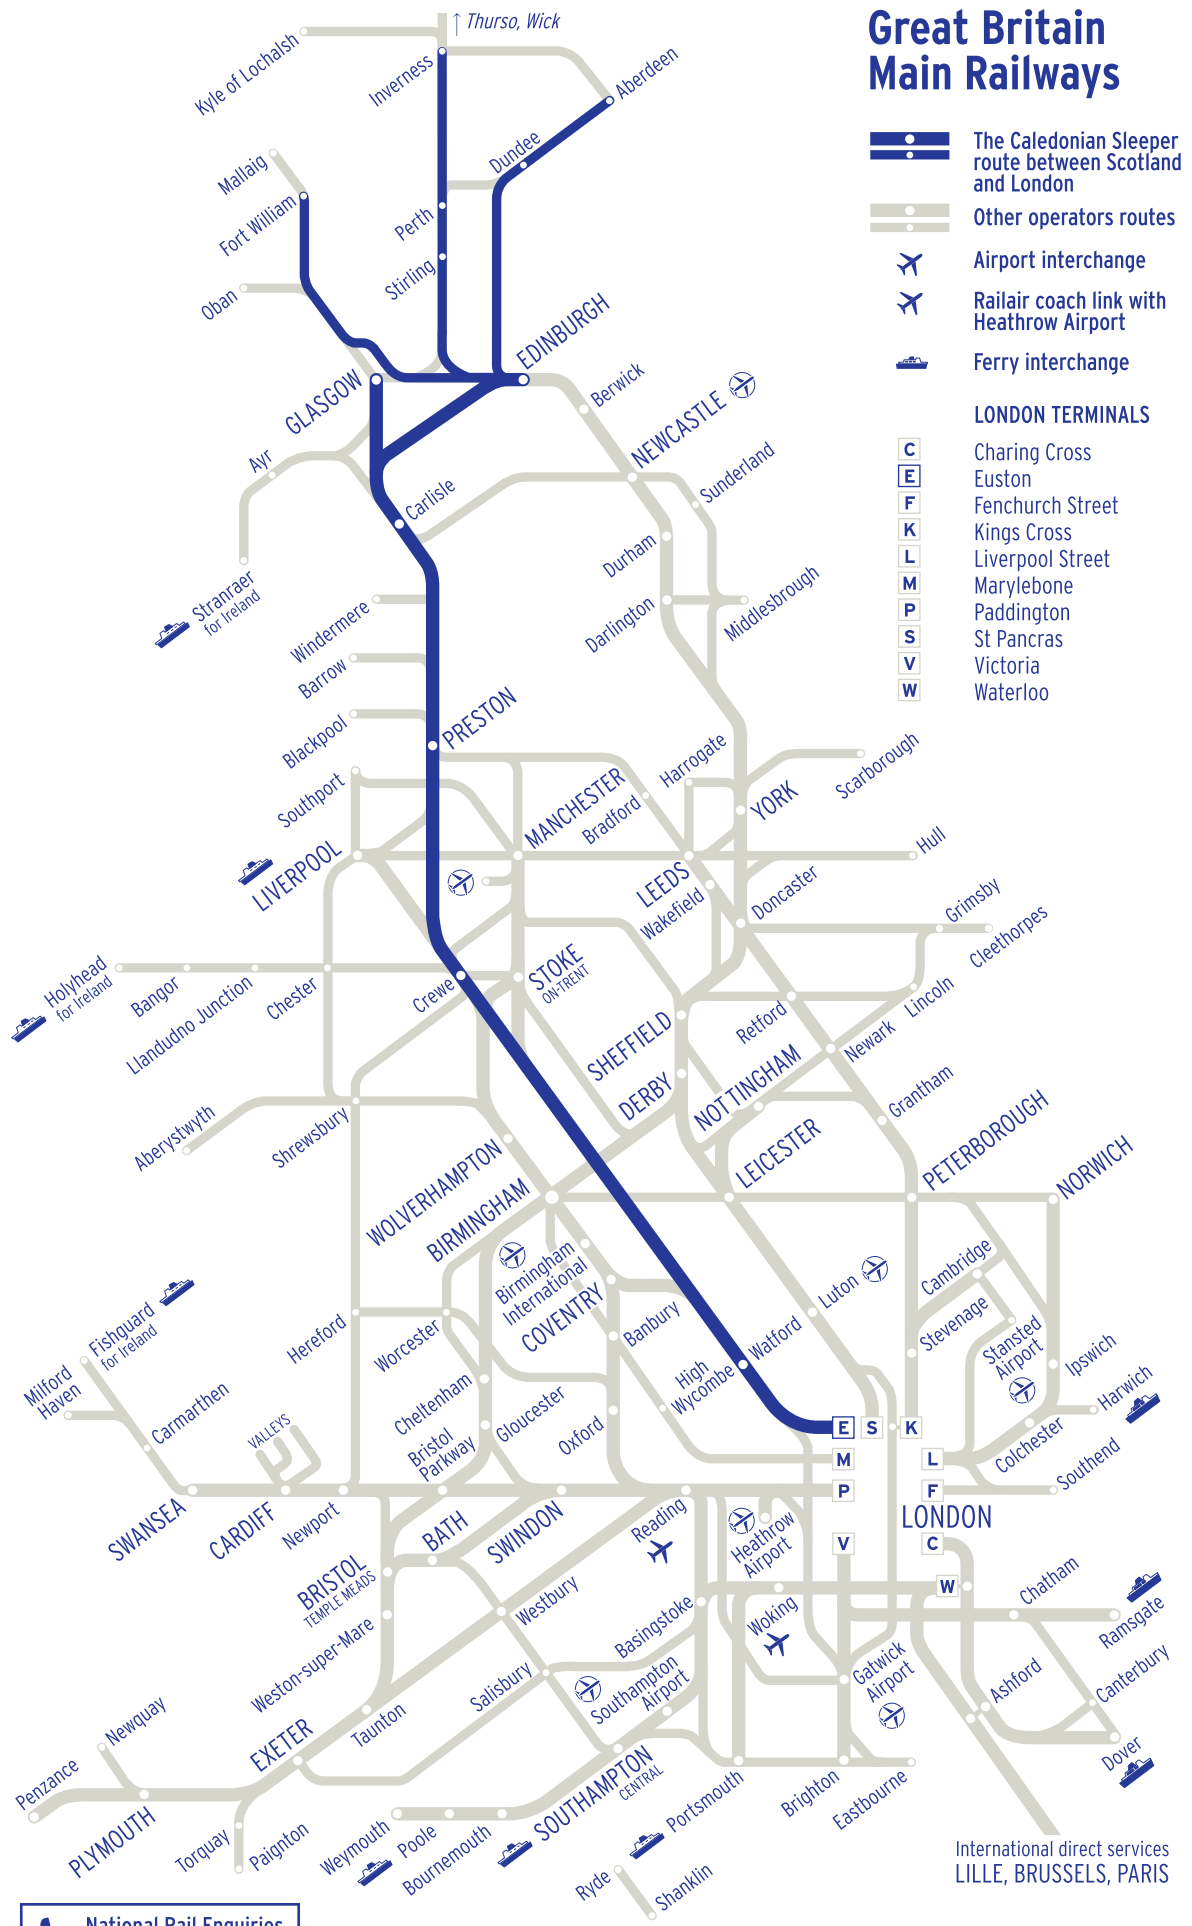

# Great Britain Main Railways

The Caledonian Sleeper route between Scotland and London

Other operators routes

Airport interchange

Railair coach link with Heathrow Airport

Ferry interchange

## LONDON TERMINALS

- C** Charing Cross
- E** Euston
- F** Fenchurch Street
- K** Kings Cross
- L** Liverpool Street
- M** Marylebone
- P** Paddington
- S** St Pancras
- V** Victoria
- W** Waterloo

National Rail Enquiries  
08457 48 49 50