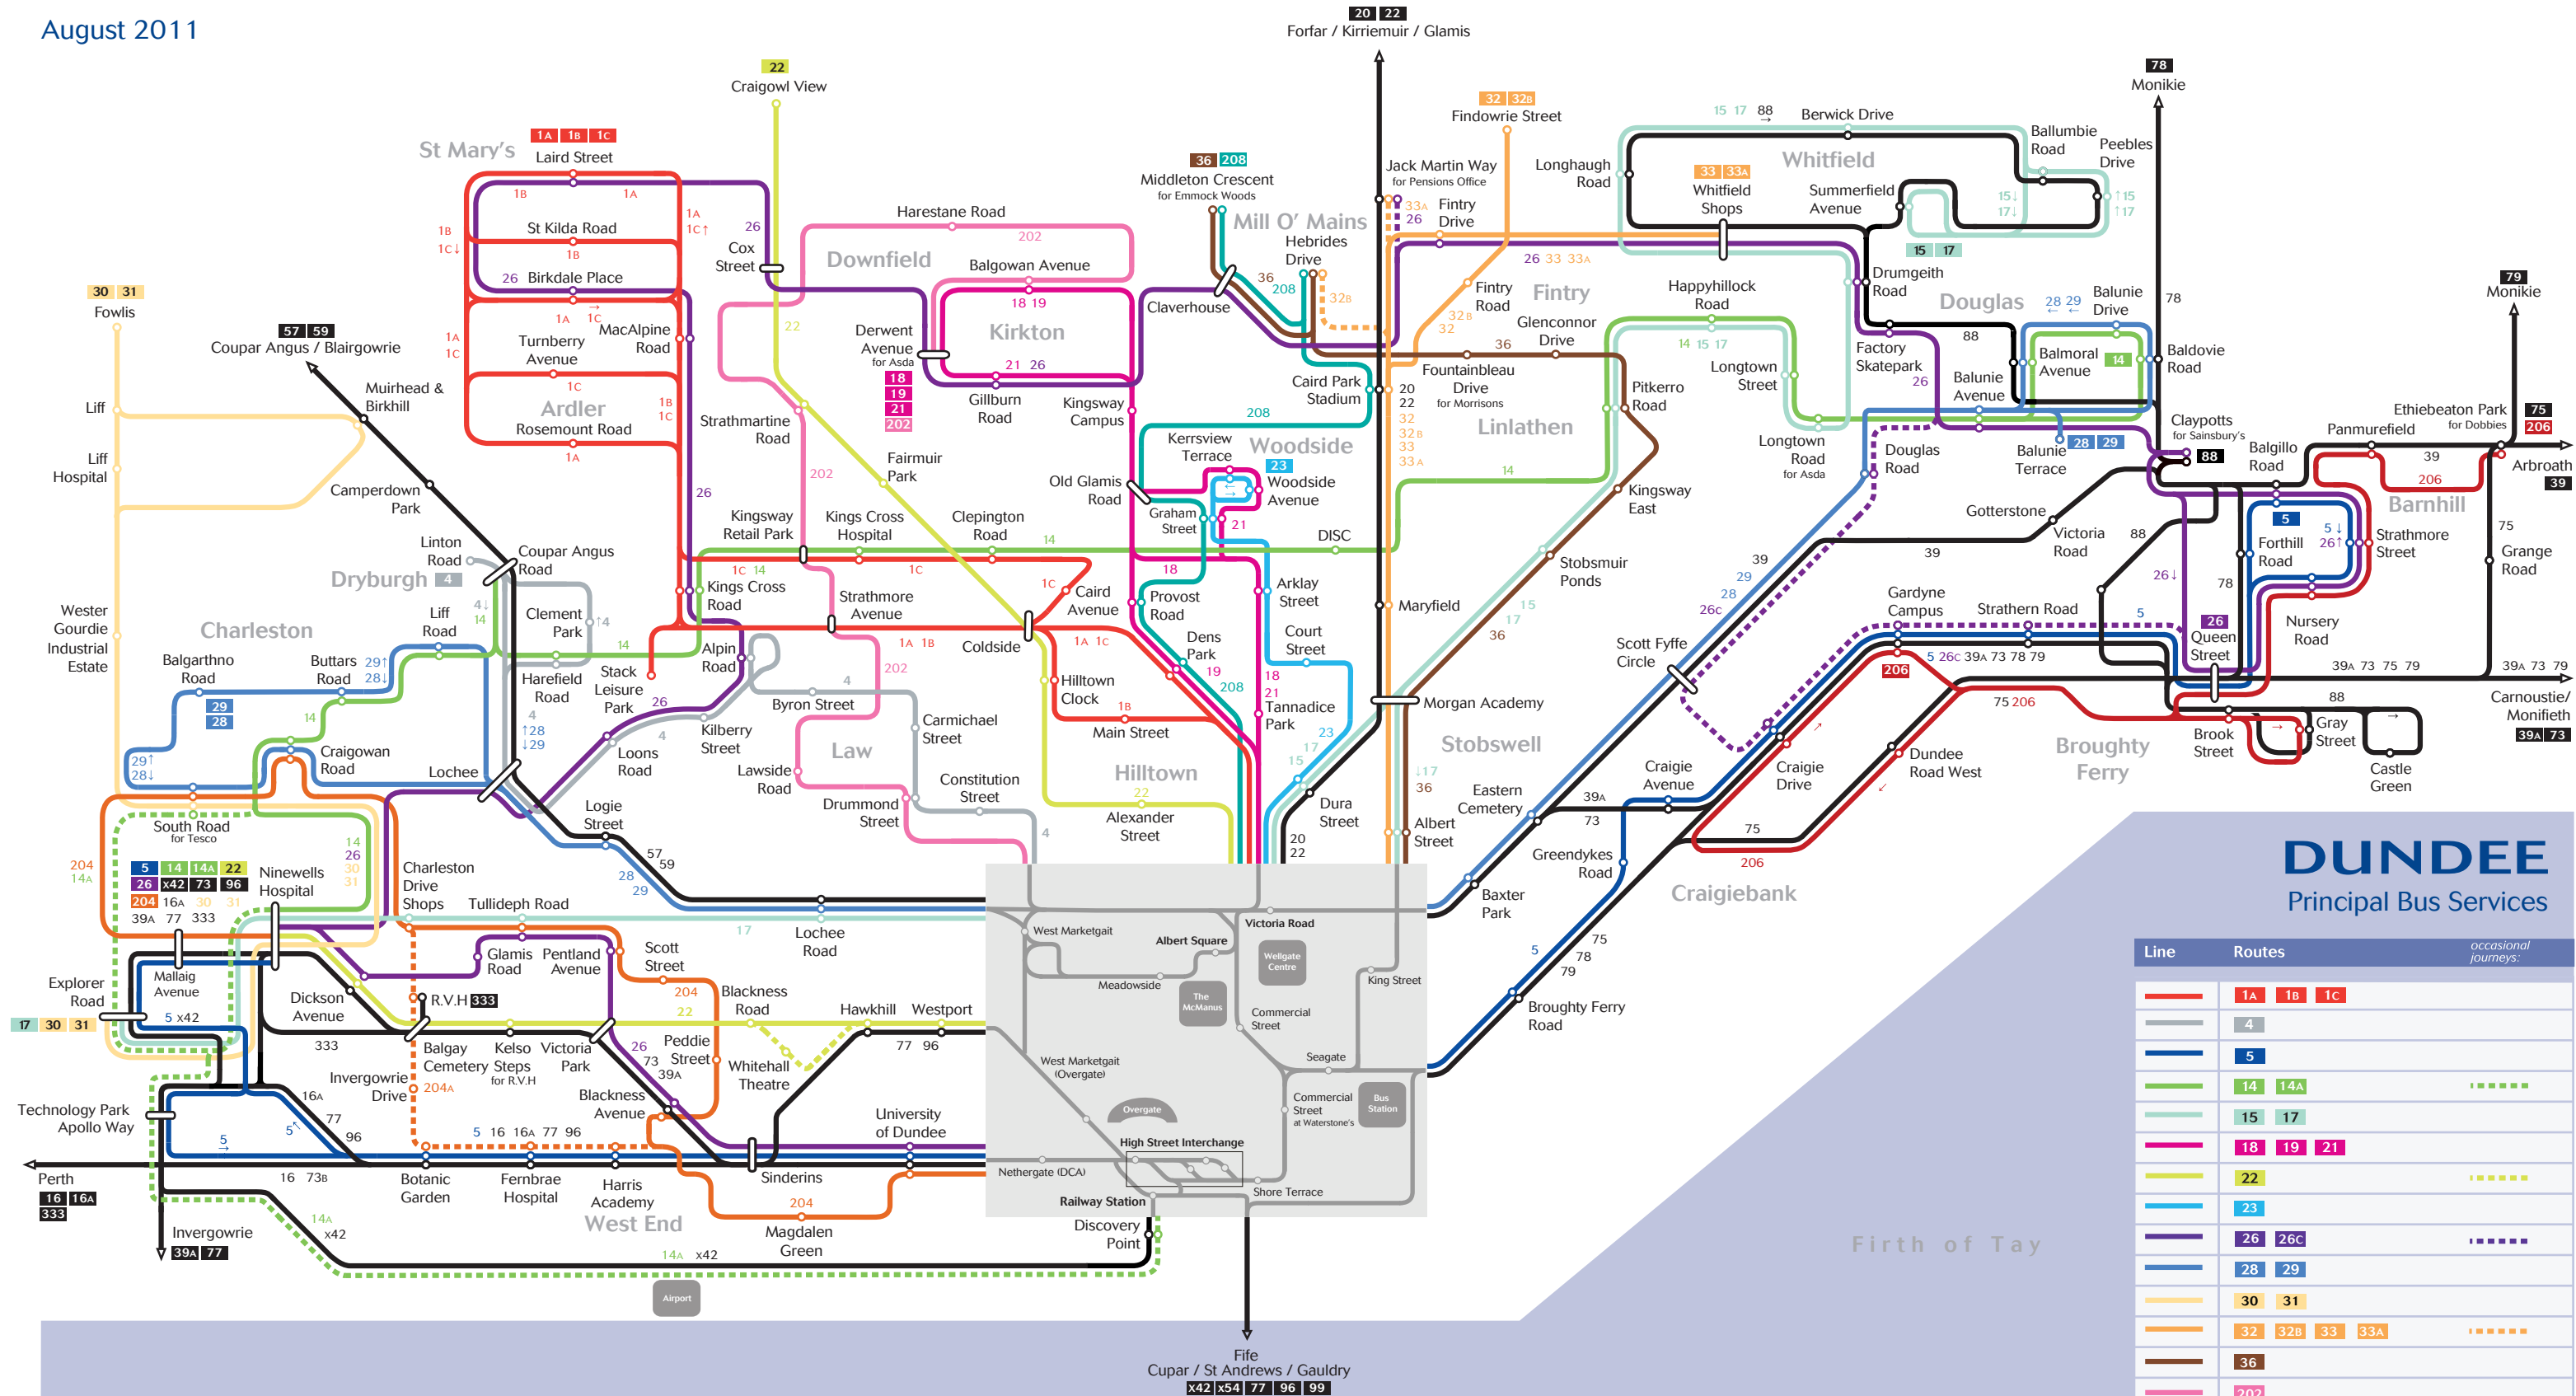

Your Local Bus Network

August 2011

DUNDEE Principal Bus Services

Line	Routes	occasional journeys:
	1A 1B 1C	
	4	
	5	
	14 14A
	15 17	
	18 19 21	
	22
	23	
	26 26c
	28 29	
	30 31	
	32 32B 33 33A
	36	
	202	
	204 204A
	206	
	208	
	16 16A 20 22 39 39A X42 x54 57 59 73 75 77 78 79 88 96 99 333	