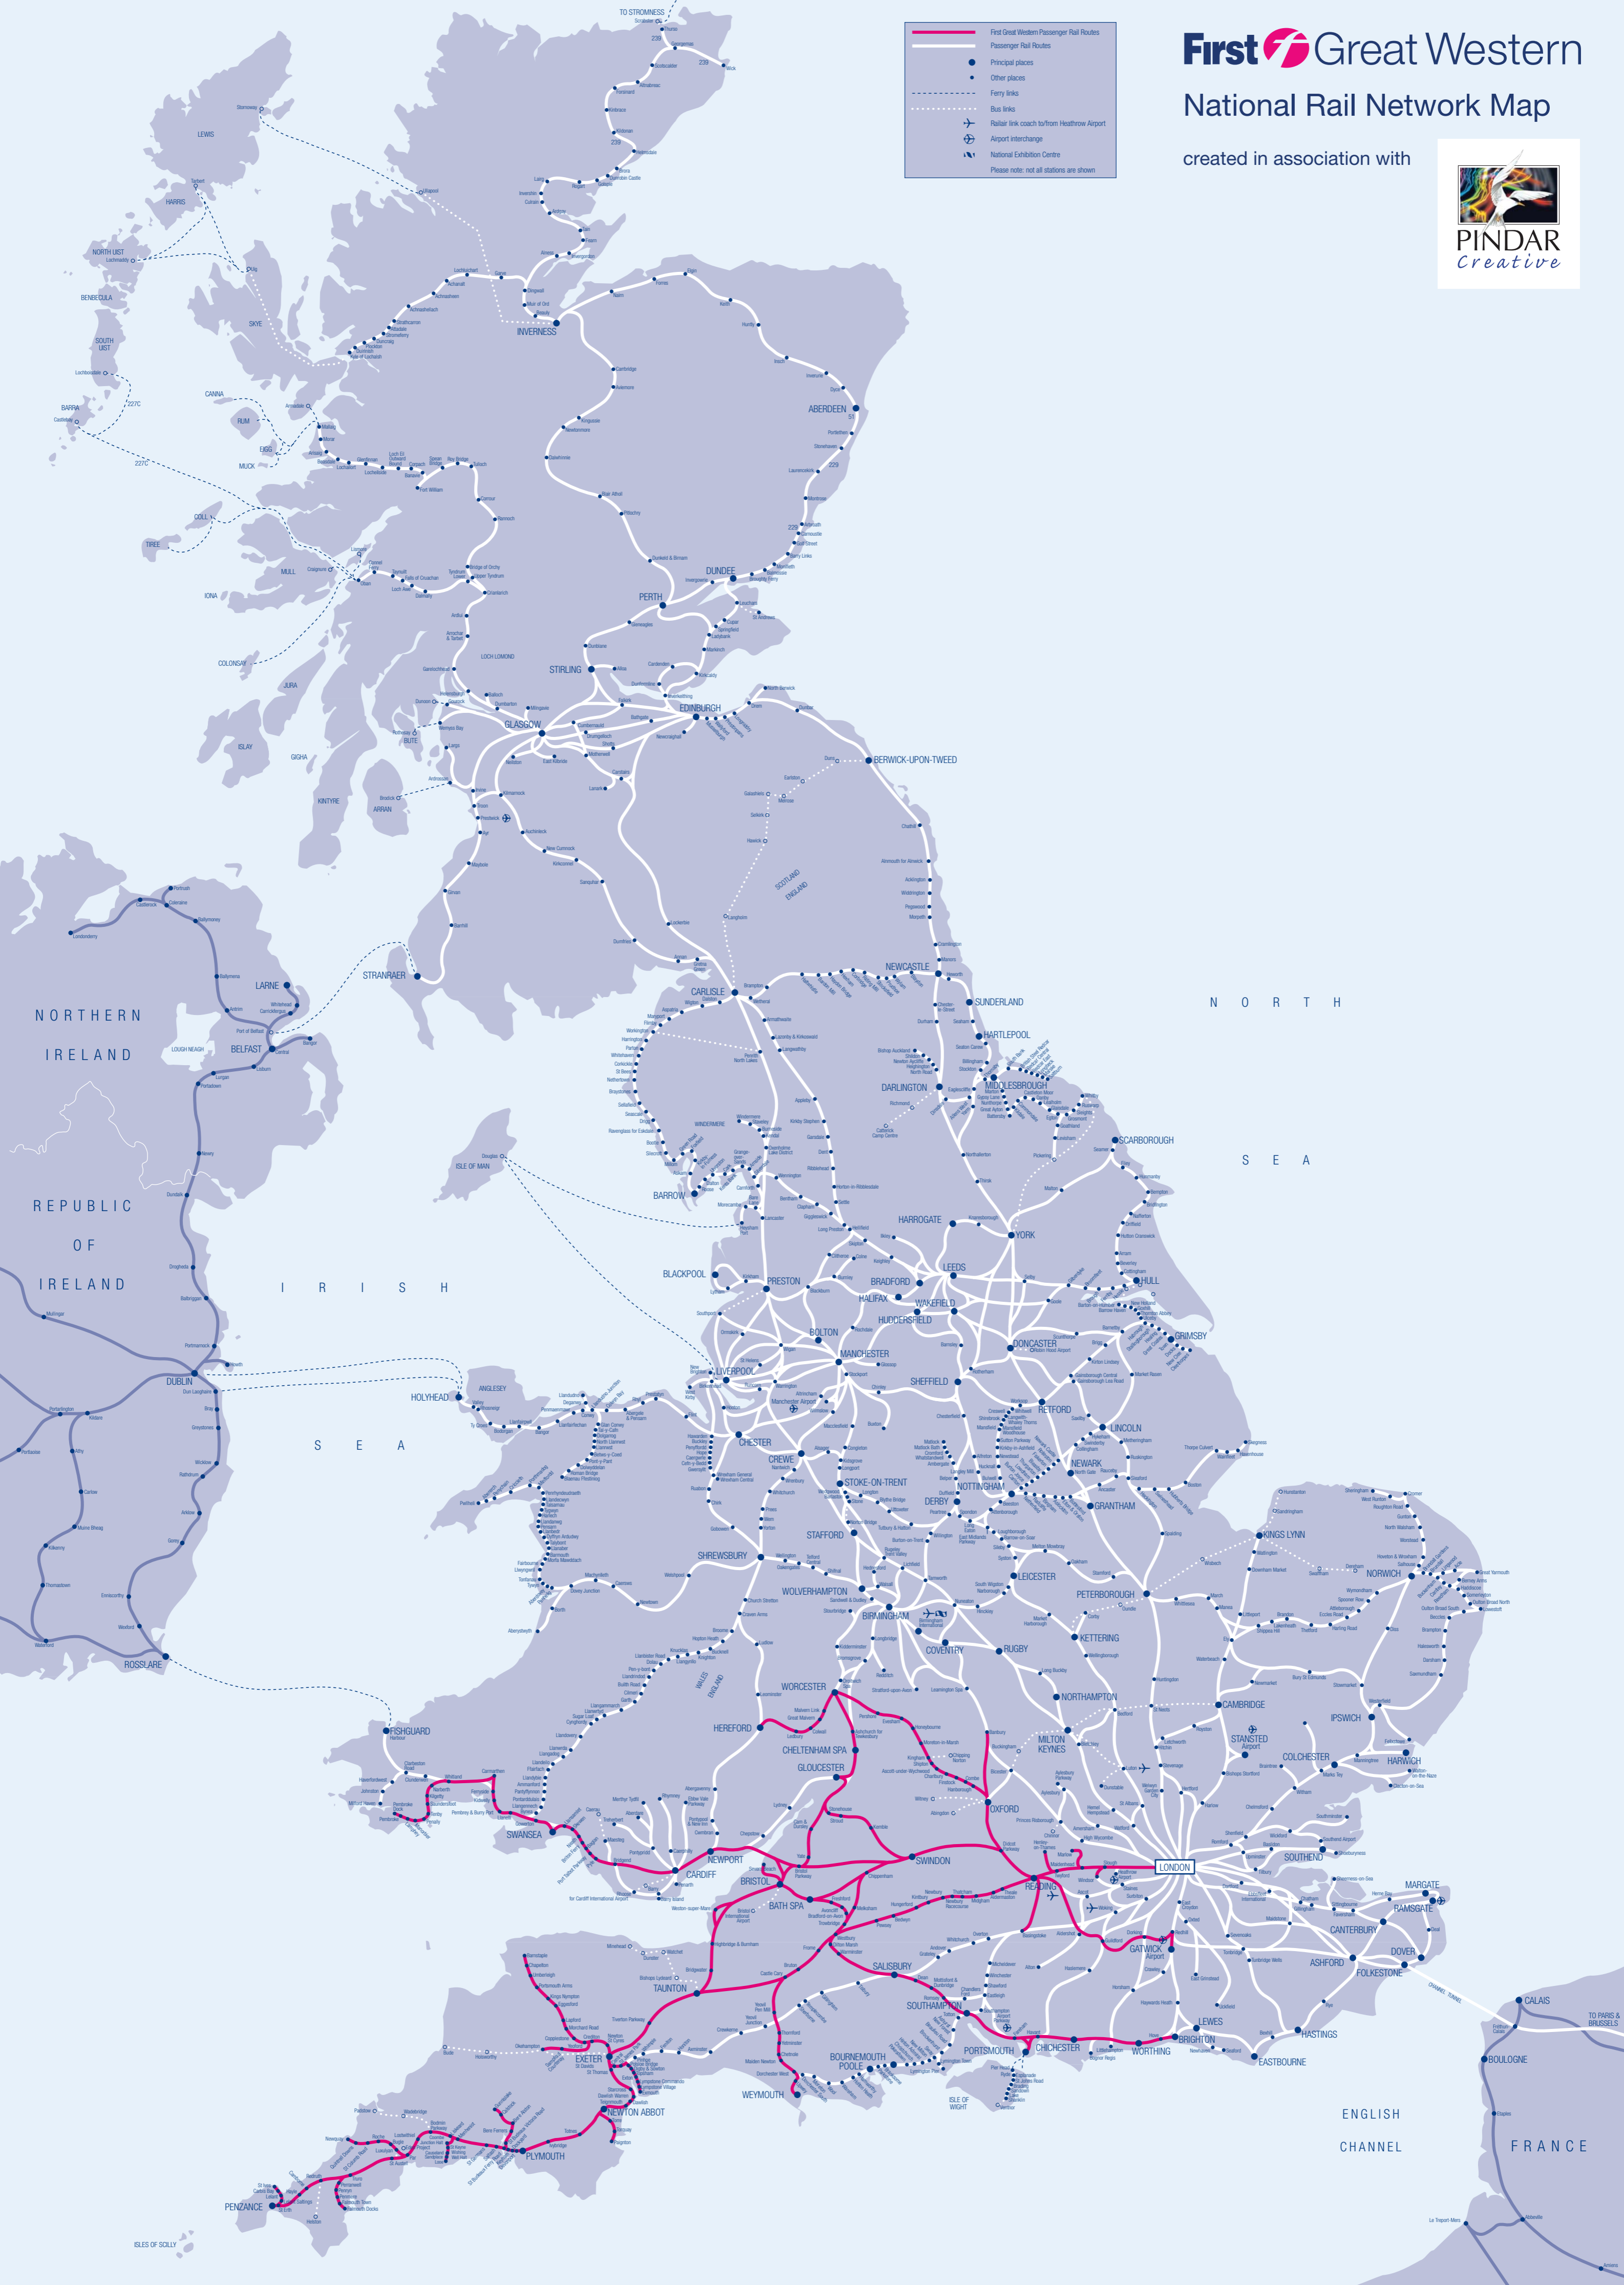

Like us on Facebook.com/firstgreatwestern
Follow us on Twitter @firstgreatwestern
To keep up to date with rail news updates

22080200

Traveline
For up-to-date bus and coach times across the UK visit
www.traveline.org.uk
0871 200 22 33
(open 0800 to 2000 daily)

For train times and fares
Daily, 24 hours, calls may be recorded

First Great Western Network Map

July 2012
www.firstgreatwestern.co.uk

First Great Western National Rail Network Map

created in association with

- First Great Western Passenger Rail Routes
- Passenger Rail Routes
- Principal places
- Other places
- - - Ferry links
- - - Bus links
- ✈️ Railair link coach to/from Heathrow Airport
- ✈️ Airport Interchange
- 🚉 National Exhibition Centre
- Please note: not all stations are shown