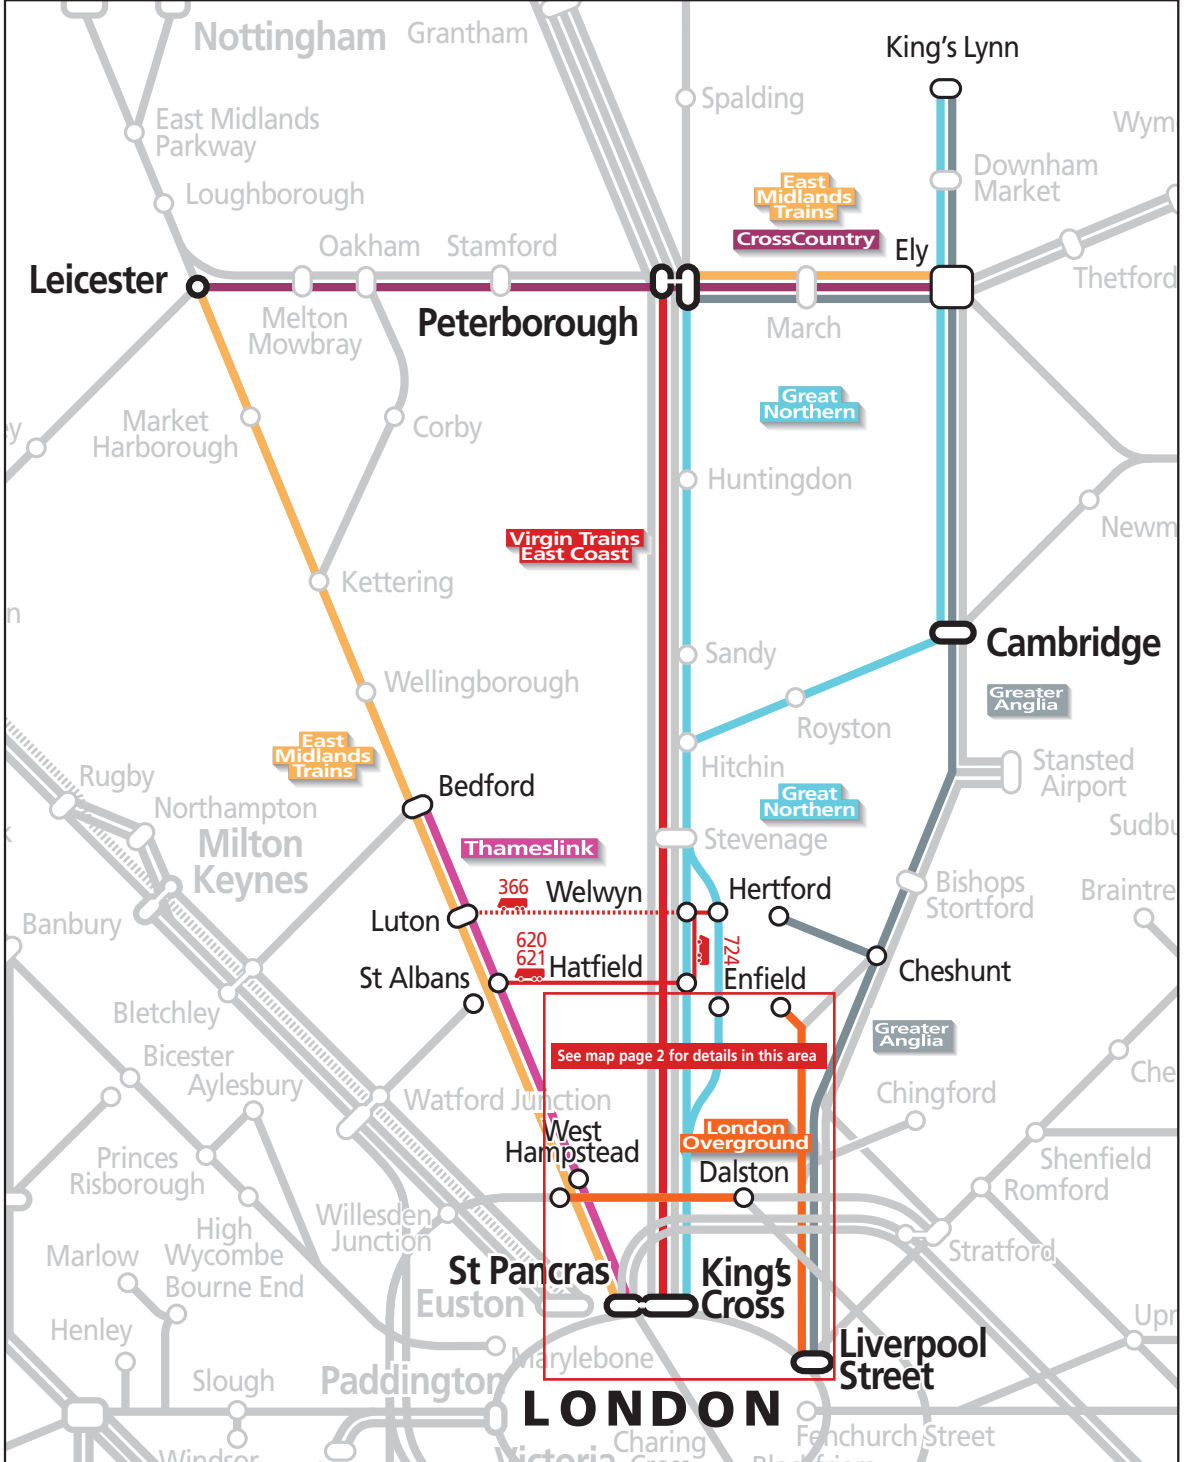

Alternative routes and ticket acceptance during disruption on Great Northern

Page 1 regional

— Bus route (GN tickets accepted)
 Bus route (GN tickets may not be accepted)

Alternative routes and ticket acceptance during disruption on Great Northern

Page 2 London routes

— Key bus routes
GN tickets valid on all London bus routes to your destination