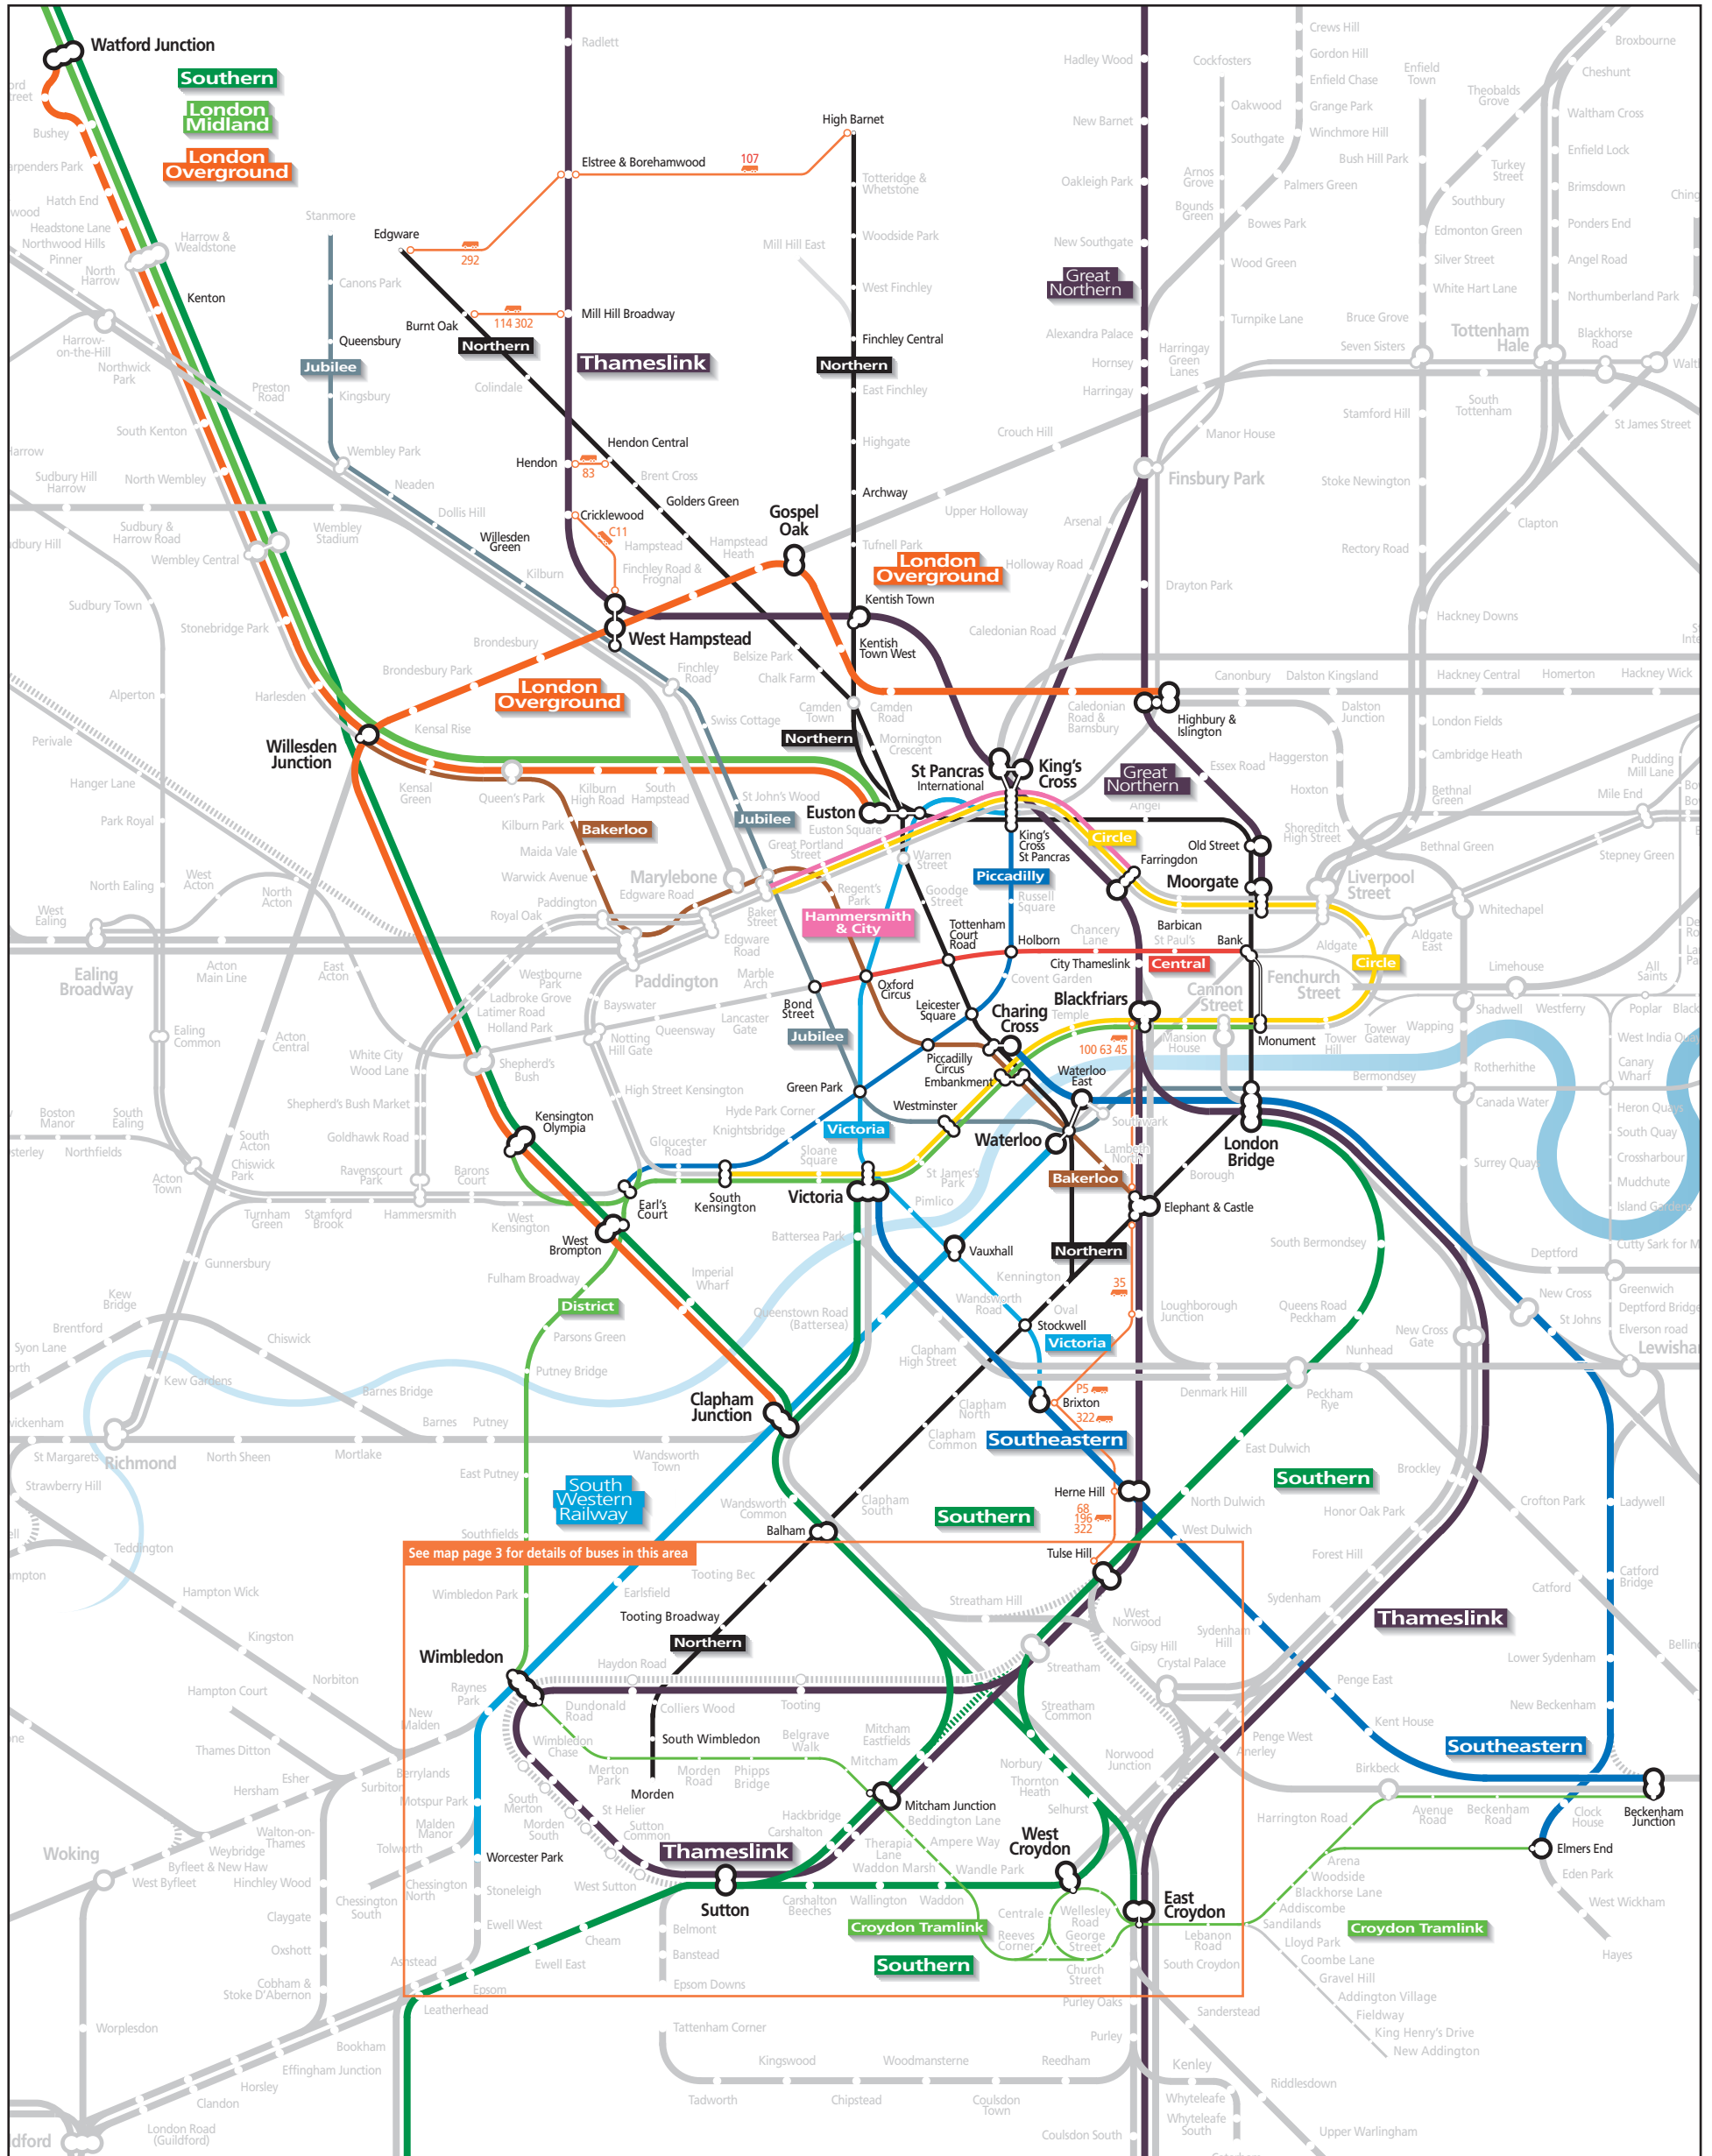

Alternative routes and ticket acceptance during disruption on Thameslink

Page 1 regional

- * Thameslink tickets only accepted by East Midlands Trains with origin or destination Luton Airport Parkway and north
- Bus route (Thameslink tickets accepted)
- ⋯ Bus route (Thameslink tickets may not be accepted)

Alternative routes and ticket acceptance during disruption on Thameslink

Page 2 London routes

— Key bus routes
Thameslink tickets valid on all London bus routes to your destination

Alternative routes and ticket acceptance during disruption on Thameslink

Page 3 south London bus routes

— Bus route (Thameslink tickets accepted)