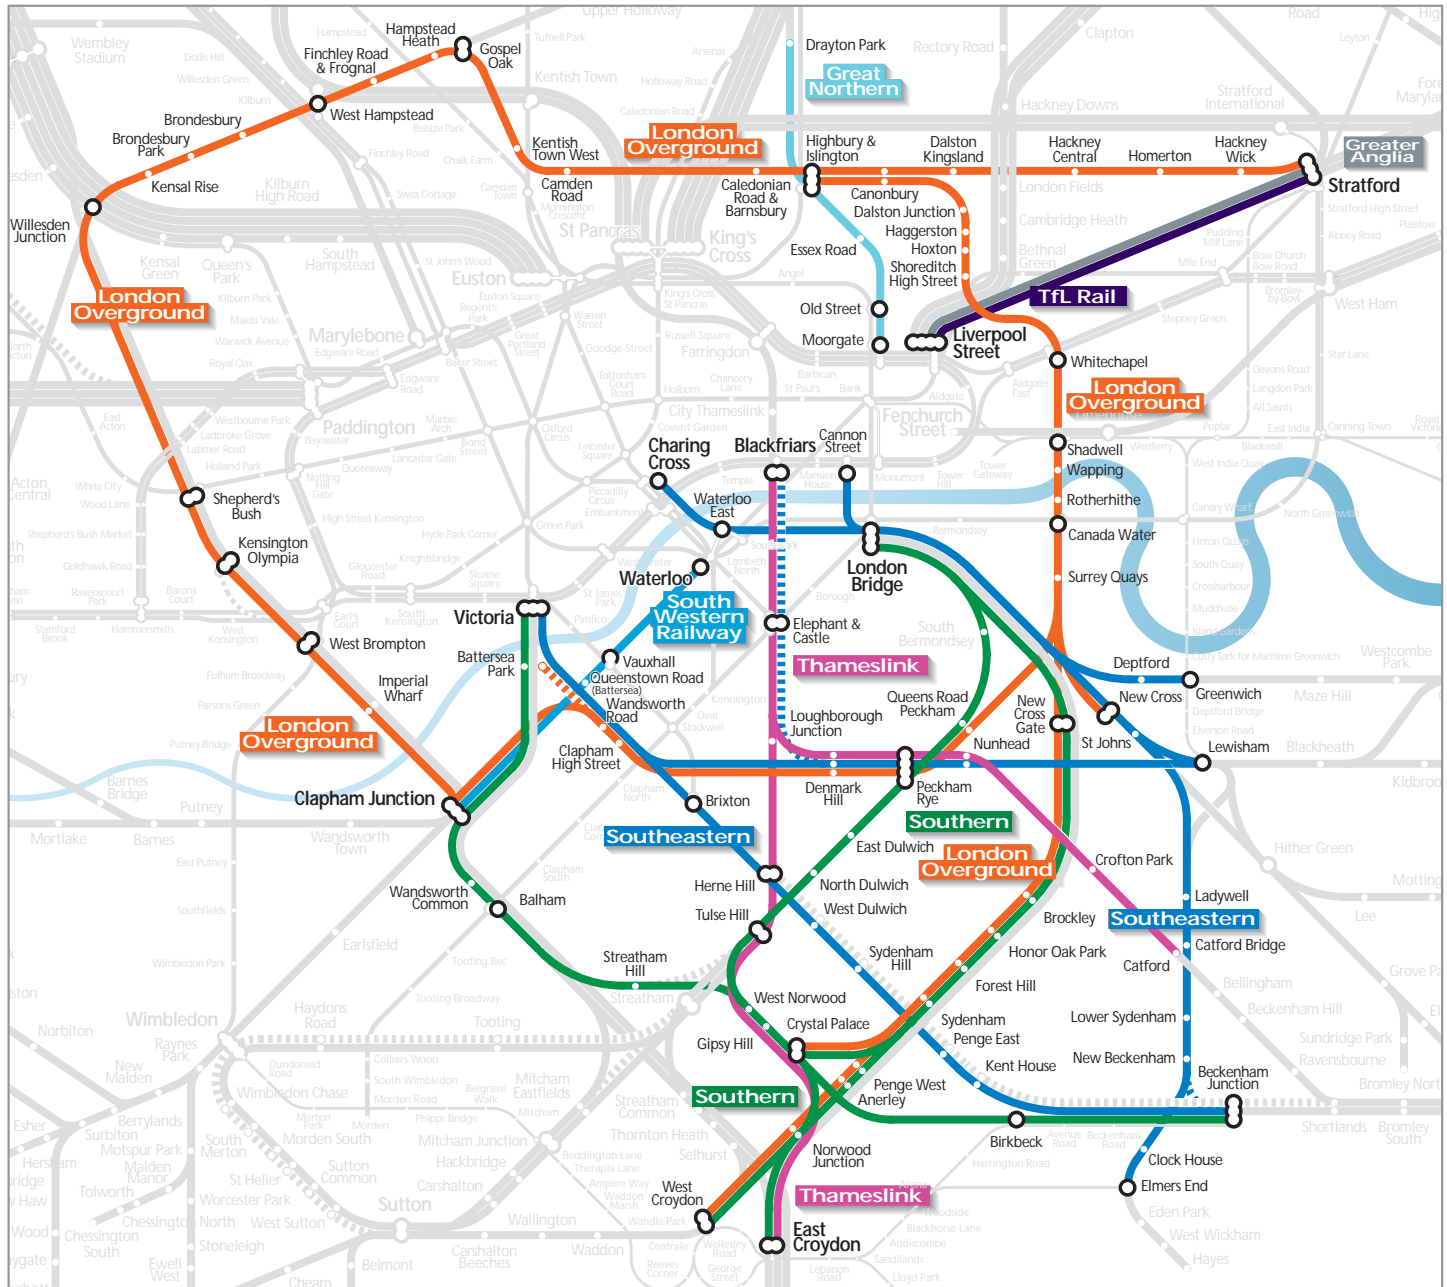

Alternative routes during disruption on London Overground

Highbury & Islington - West Croydon / Clapham Junction

Alternative route	Operator
On reasonable routes	DLR
Liverpool Street - Stratford	Greater Anglia
Moorgate - Drayton Park	Great Northern
On reasonable routes	London Buses
On reasonable routes	London Overground
On reasonable routes	London Underground
Cannon Street / Charing Cross - Elmers End	Southeastern
Cannon Street / Charing Cross - Greenwich	Southeastern
Cannon Street / Charing Cross - Lewisham	Southeastern
Victoria - Beckenham Junction / Lewisham	Southeastern

Beckenham Junction - Tulse Hill	Southern
London Bridge - Croydon stations	Southern
London Bridge - Crystal Palace	Southern
Victoria - Crystal Palace	Southern
Waterloo - Clapham Junction	South Western Railway
Liverpool Street - Stratford	TfL Rail
Blackfriars - Catford	Thameslink
Blackfriars - Croydon stations	Thameslink
London Bridge - Croydon stations	Thameslink
On reasonable routes	Tramlink