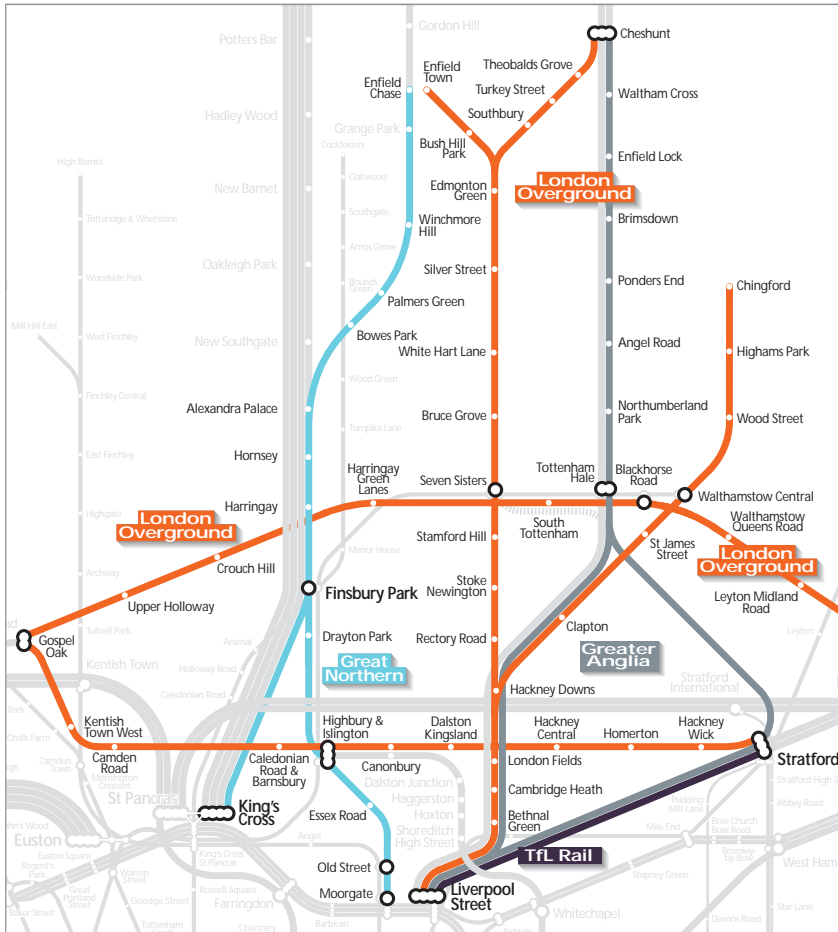

# Alternative routes during disruption on London Overground

## Liverpool Street - Enfield Town / Cheshunt / Chingford

Alternative route	Operator
On reasonable routes	<b>DLR</b>
Liverpool Street / Stratford - Cheshunt	<b>Greater Anglia</b>
Liverpool Street - Stratford	<b>Greater Anglia</b>
King's Cross / Moorgate - Enfield Chase	<b>Great Northern</b>
On reasonable routes	<b>London Buses</b>
On reasonable routes	<b>London Overground</b>
On reasonable routes	<b>London Underground</b>
Liverpool Street - Stratford	<b>TfL Rail</b>