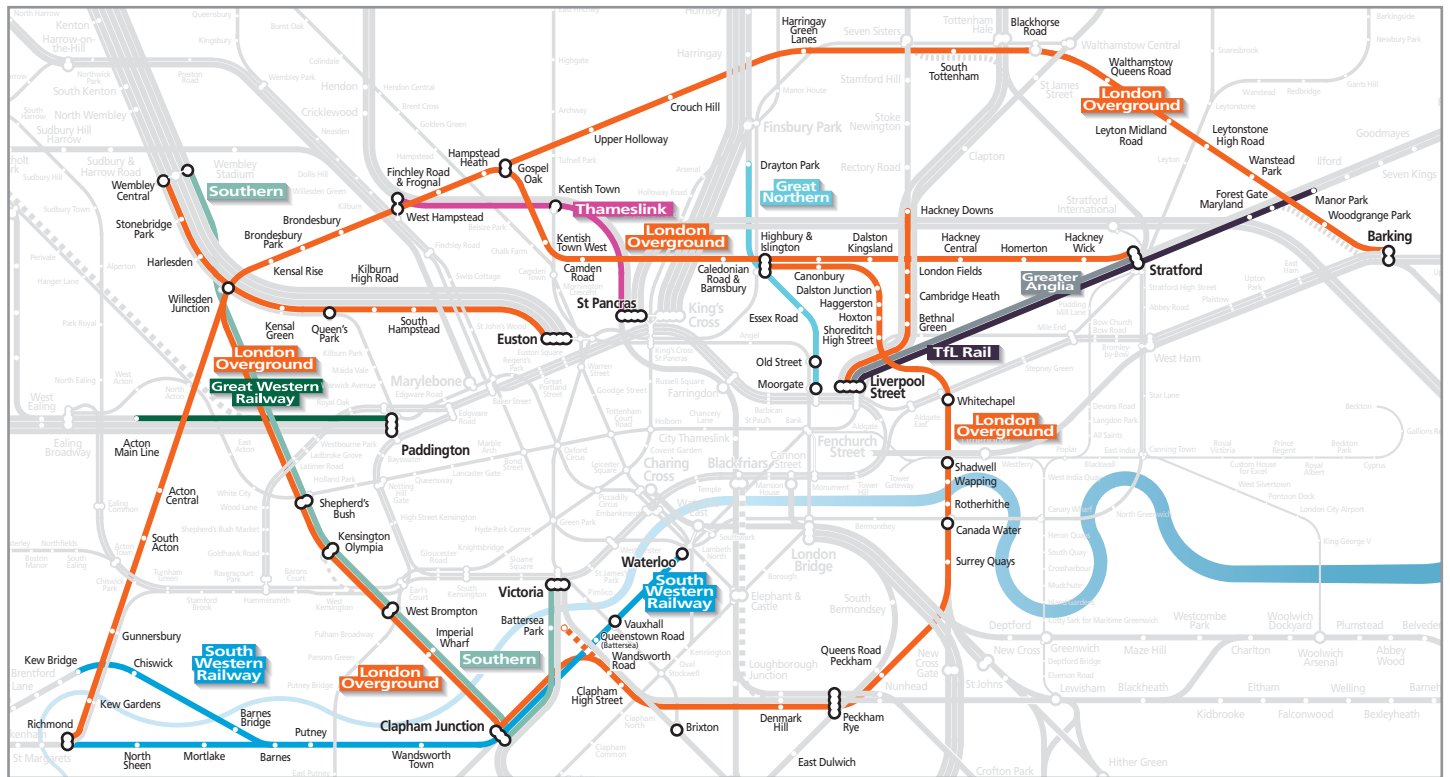

Alternative routes during disruption on London Overground

Richmond – Stratford

Alternative route	Operator
Liverpool Street - Stratford	Greater Anglia
Paddington - Acton Main Line	Great Western Railway
Moorgate - Drayton Park	Great Northern
On reasonable routes	London Buses
On reasonable routes	London Overground
On reasonable routes	London Underground
Victoria - Clapham Junction	Southern
Clapham Junction - Wembley Central	Southern
Waterloo - Richmond / Kew Bridge	South Western Railway
Liverpool Street - Manor Park	TfL Rail
St Pancras - West Hampstead Thameslink	Thameslink