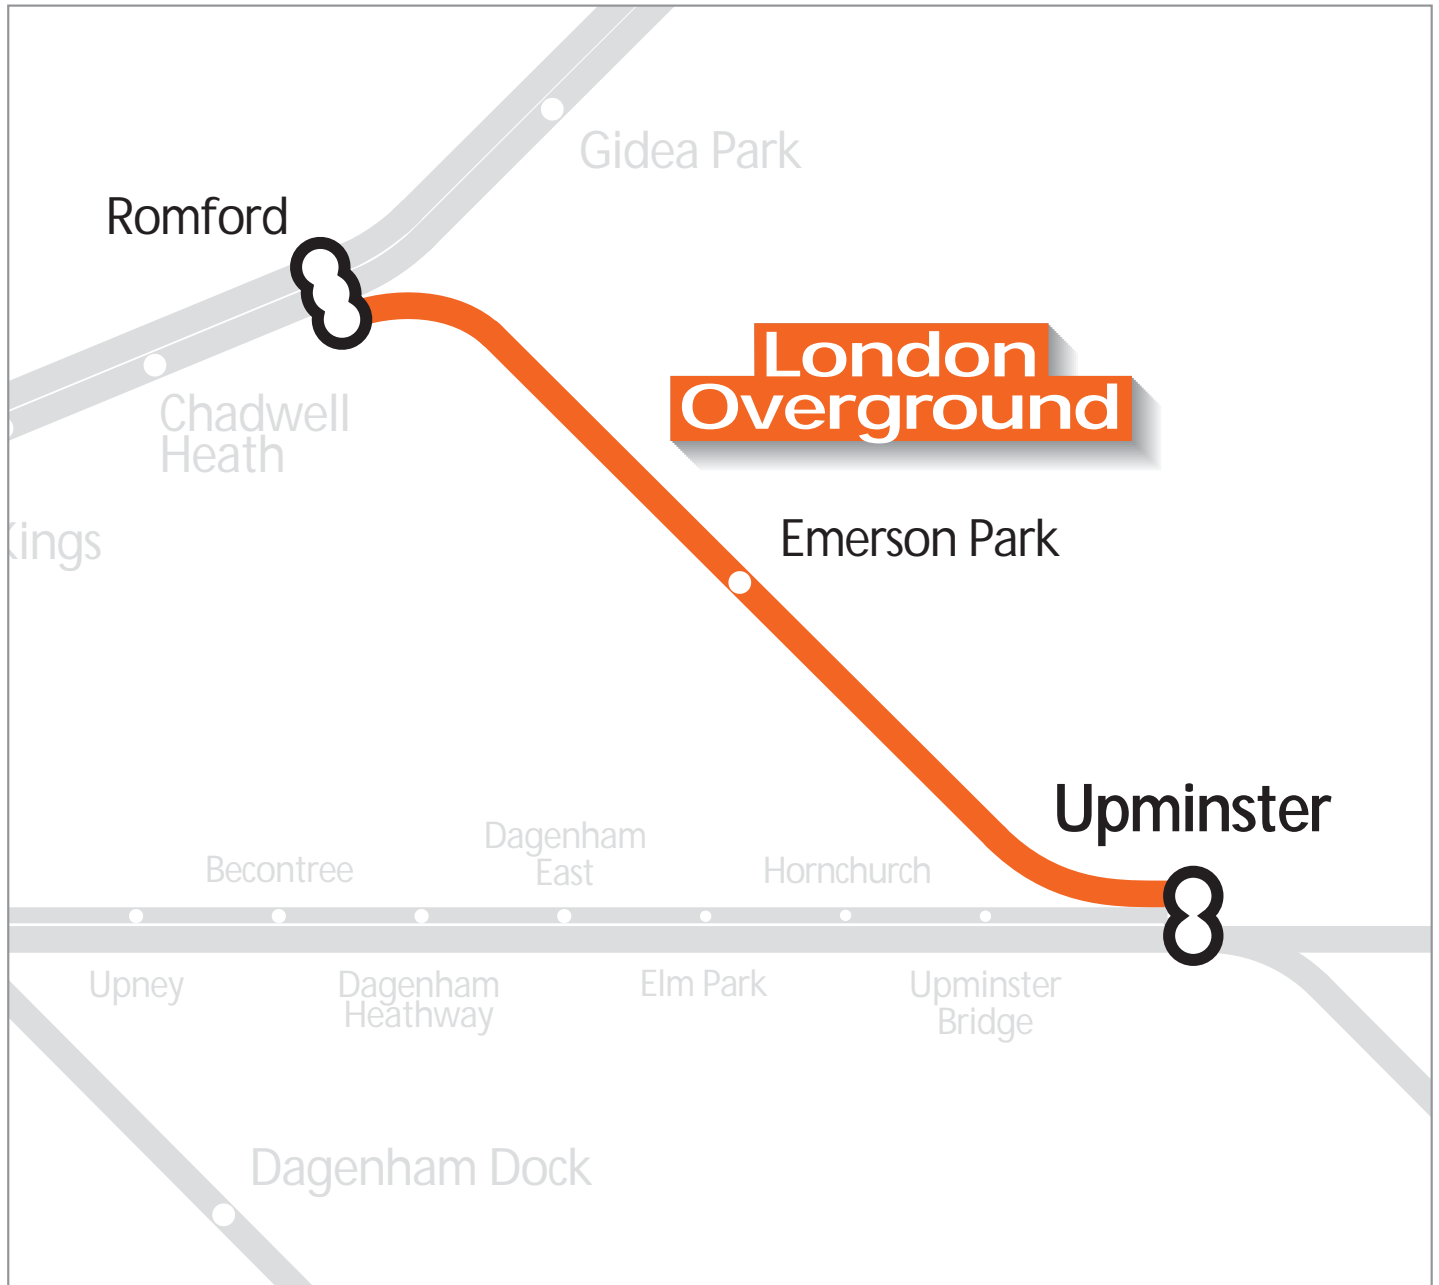

# Alternative routes during disruption on London Overground

## Romford - Upminster

Alternative route	Operator
On reasonable routes	London Buses
On reasonable routes	London Underground

Acceptance of tickets is subject to agreement by the operator shown.  
Please check with National Rail Enquiries or a member of staff at the station before you travel.