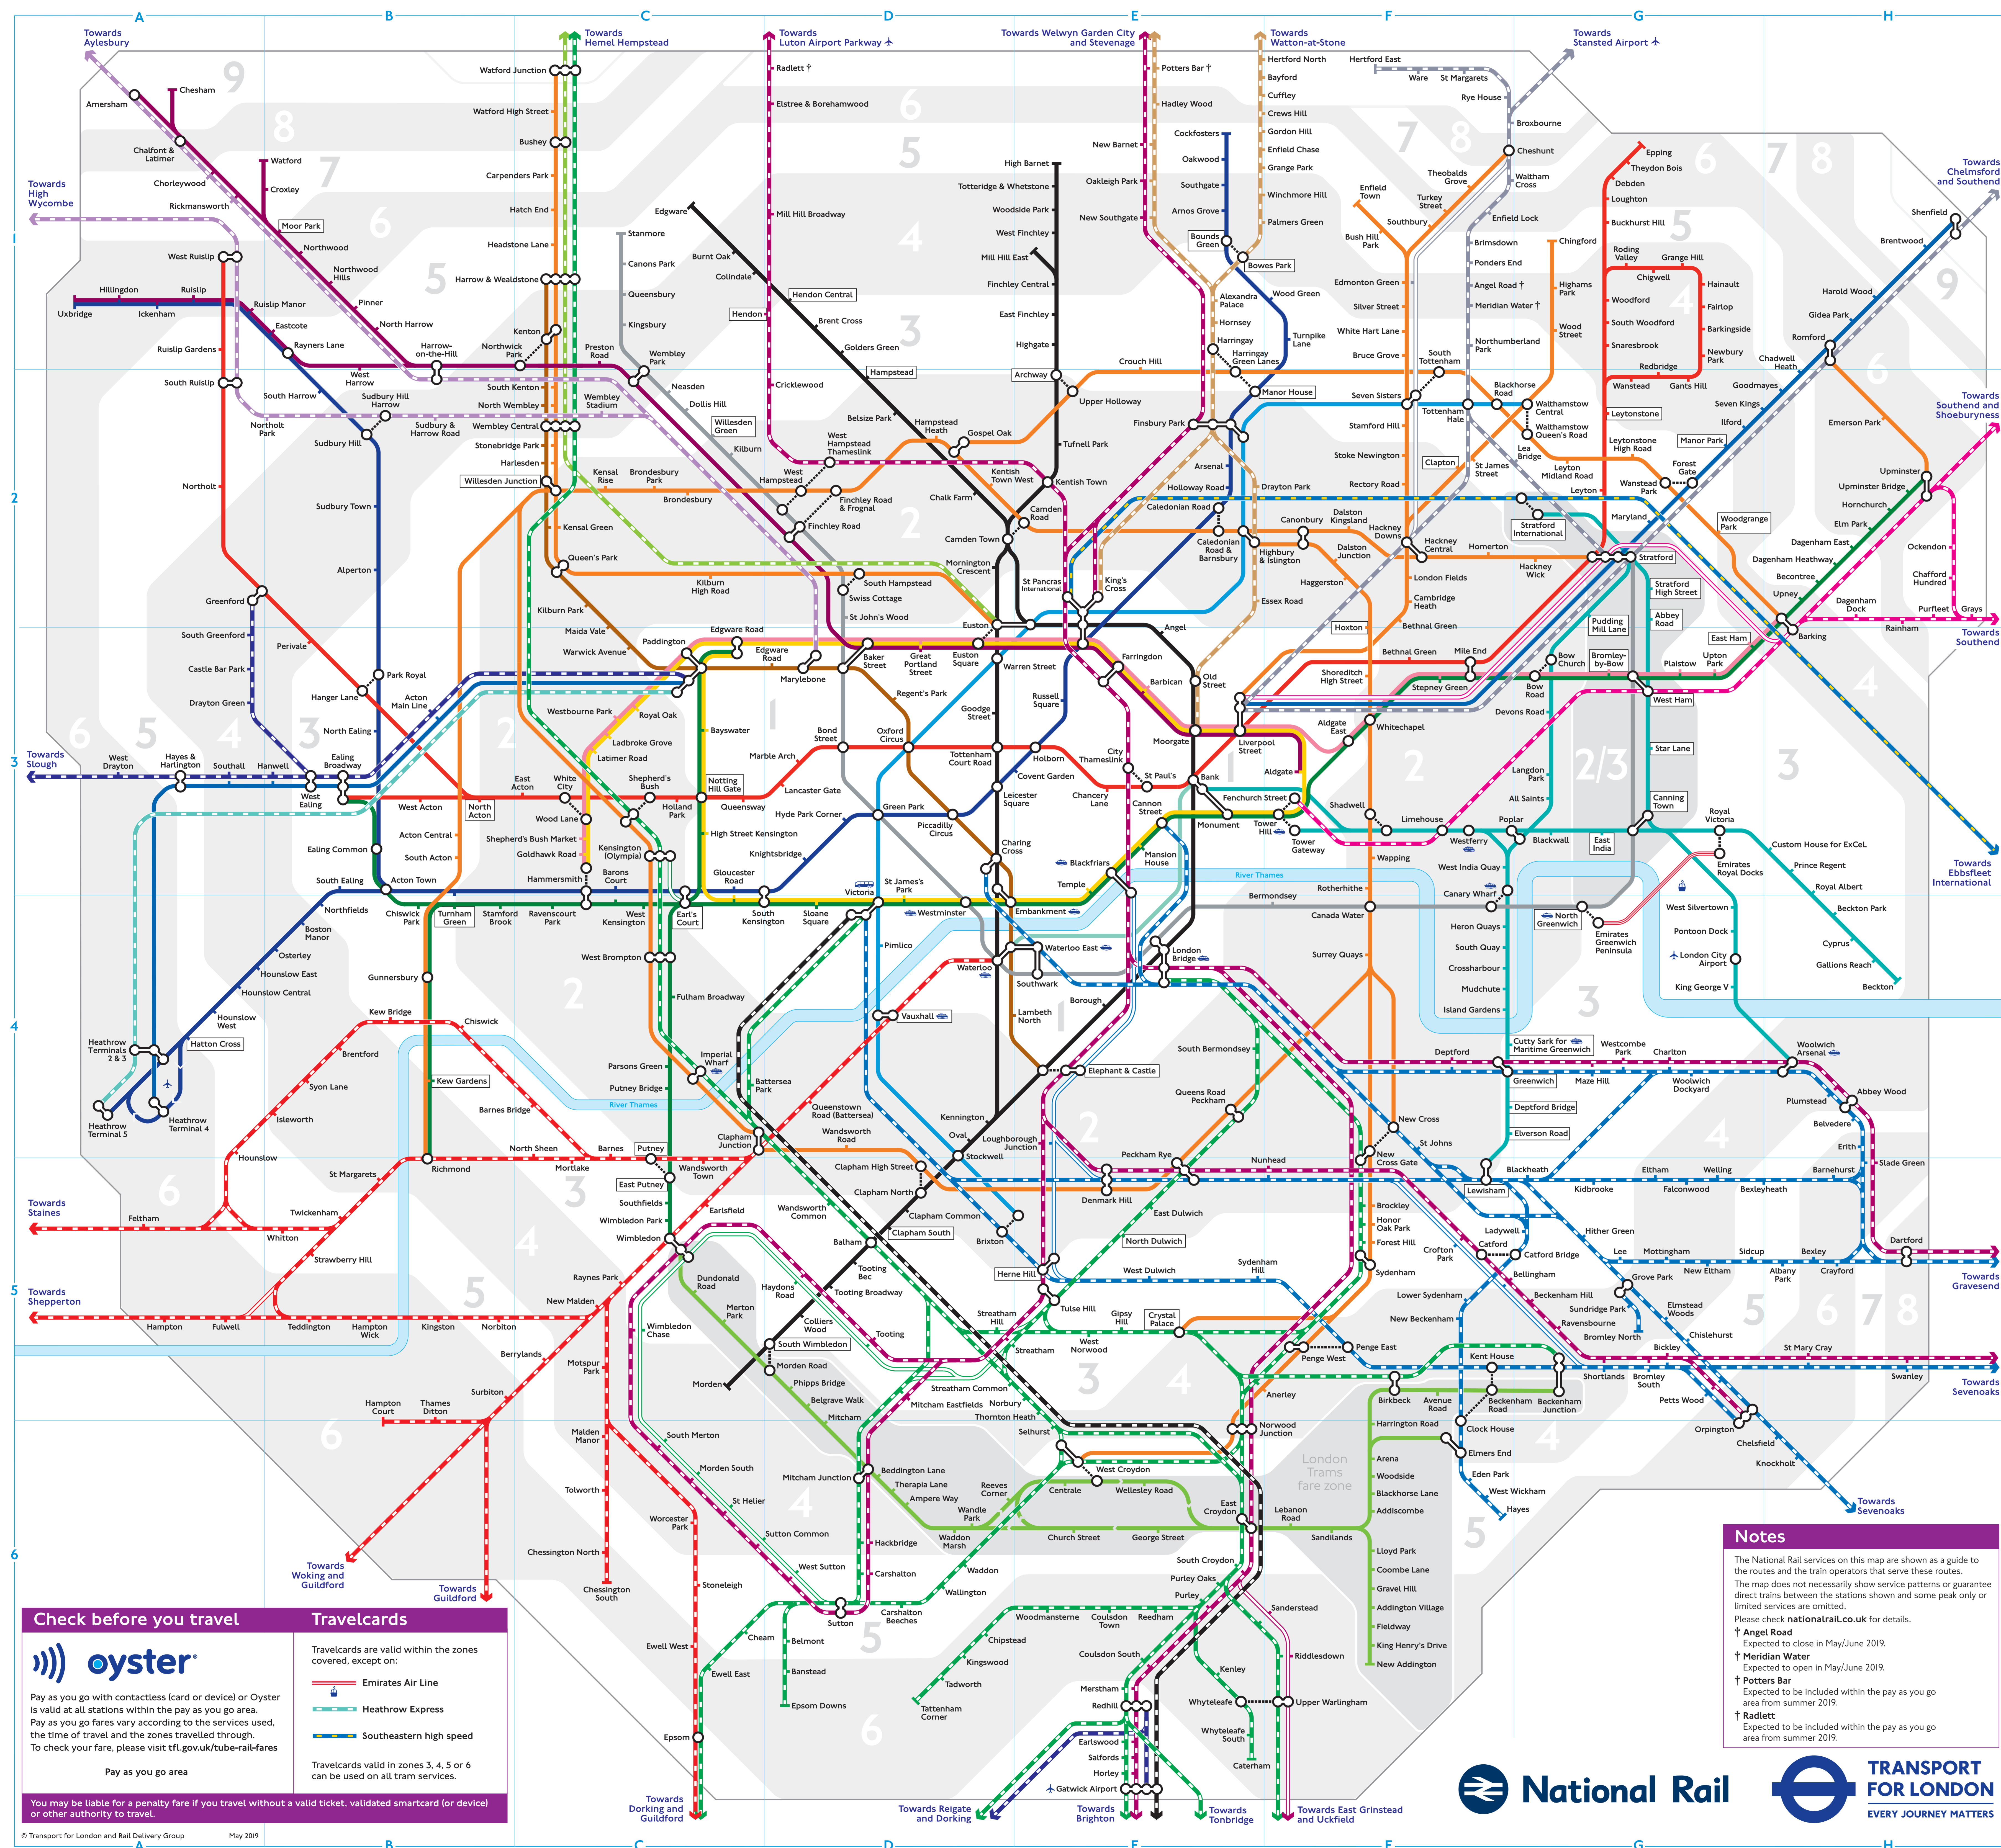

London's Rail & Tube services

Key to lines and symbols

- Line Colors and Symbols:** Bakerloo (orange), Central (red), Circle (yellow), District (green), Hammersmith & City (purple), Jubilee (pink), Metropolitan (black), Northern (blue), Piccadilly (dark blue), Victoria (light blue), Waterloo & City (teal), DLR (orange), London Overground (green), London Trams (purple), TFL Rail (blue), Emirates Air Line cable car (red).
- Service Types:** Chiltern Railways (pink), Gatwick Express (orange), Great Northern (blue), Great Western Railway (purple), Heathrow Express (green), London Northwestern Railway (blue), Southern (green), Thameslink (purple), Southern high speed (green), South Western Railway (blue), Southeastern (blue), Southeastern high speed (green), Southern (green), Thameslink (purple), DLR (orange), London Overground (green), London Trams (purple), TFL Rail (blue), Emirates Air Line cable car (red).
- Interchange Stations:** Represented by a circle with a dot.
- Other Symbols:** Airport (airplane), Victoria Coach Station (bus), Station in both fare zones (circle with 'X').

Pay as you go area

You may be liable for a penalty fare if you travel without a valid ticket, validated smartcard (or device) or other authority to travel.

Notes

The National Rail services on this map are shown as a guide to the routes and the train operators that serve these routes. The map does not necessarily show service patterns or guarantee direct trains between the stations shown and some peak only or limited services are omitted.

Please check nationalrail.co.uk for details.

- † Angel Road** Expected to close in May/June 2019.
- † Meridian Water** Expected to open in May/June 2019.
- † Pottery Bar** Expected to be included within the pay as you go area from summer 2019.
- † Radlett** Expected to be included within the pay as you go area from summer 2019.