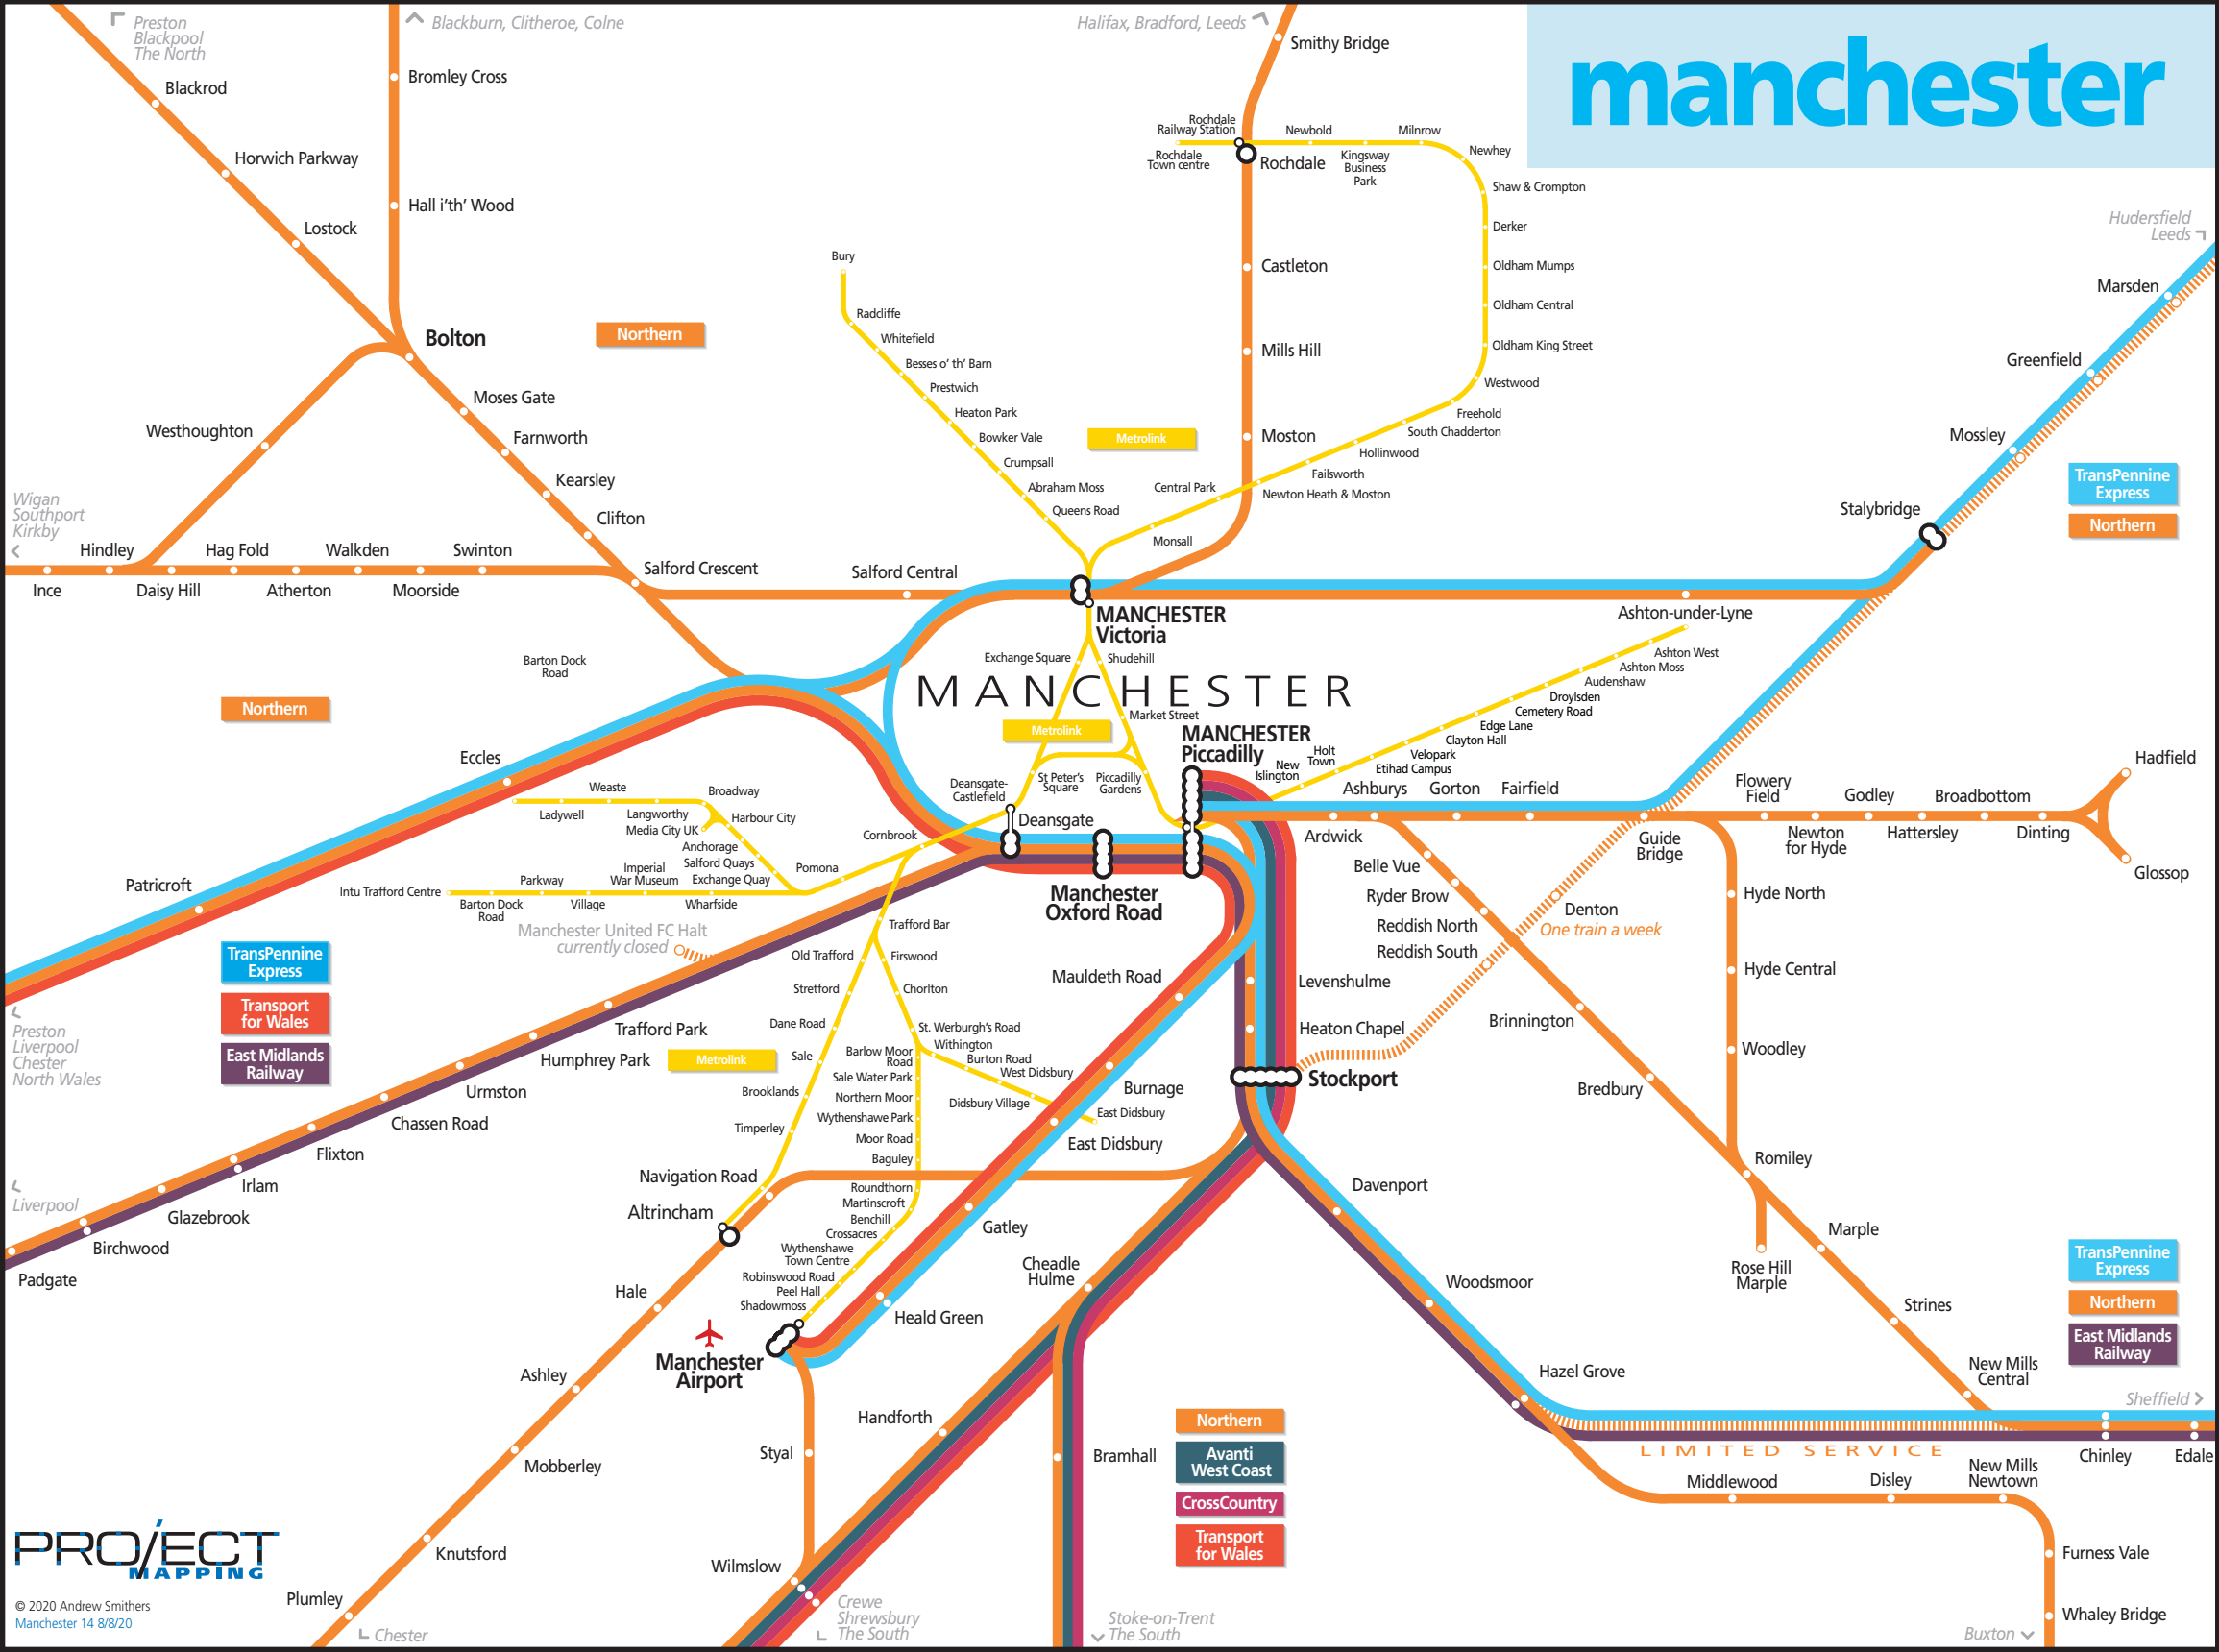

manchester

Northern

Northern

TransPennine Express

Transport for Wales

East Midlands Railway

TransPennine Express

Northern

TransPennine Express

Northern

East Midlands Railway

Northern

Avanti West Coast

CrossCountry

Transport for Wales

LIMITED SERVICE

PROJECT MAPPING

© 2020 Andrew Smithers
Manchester 14 8/8/20