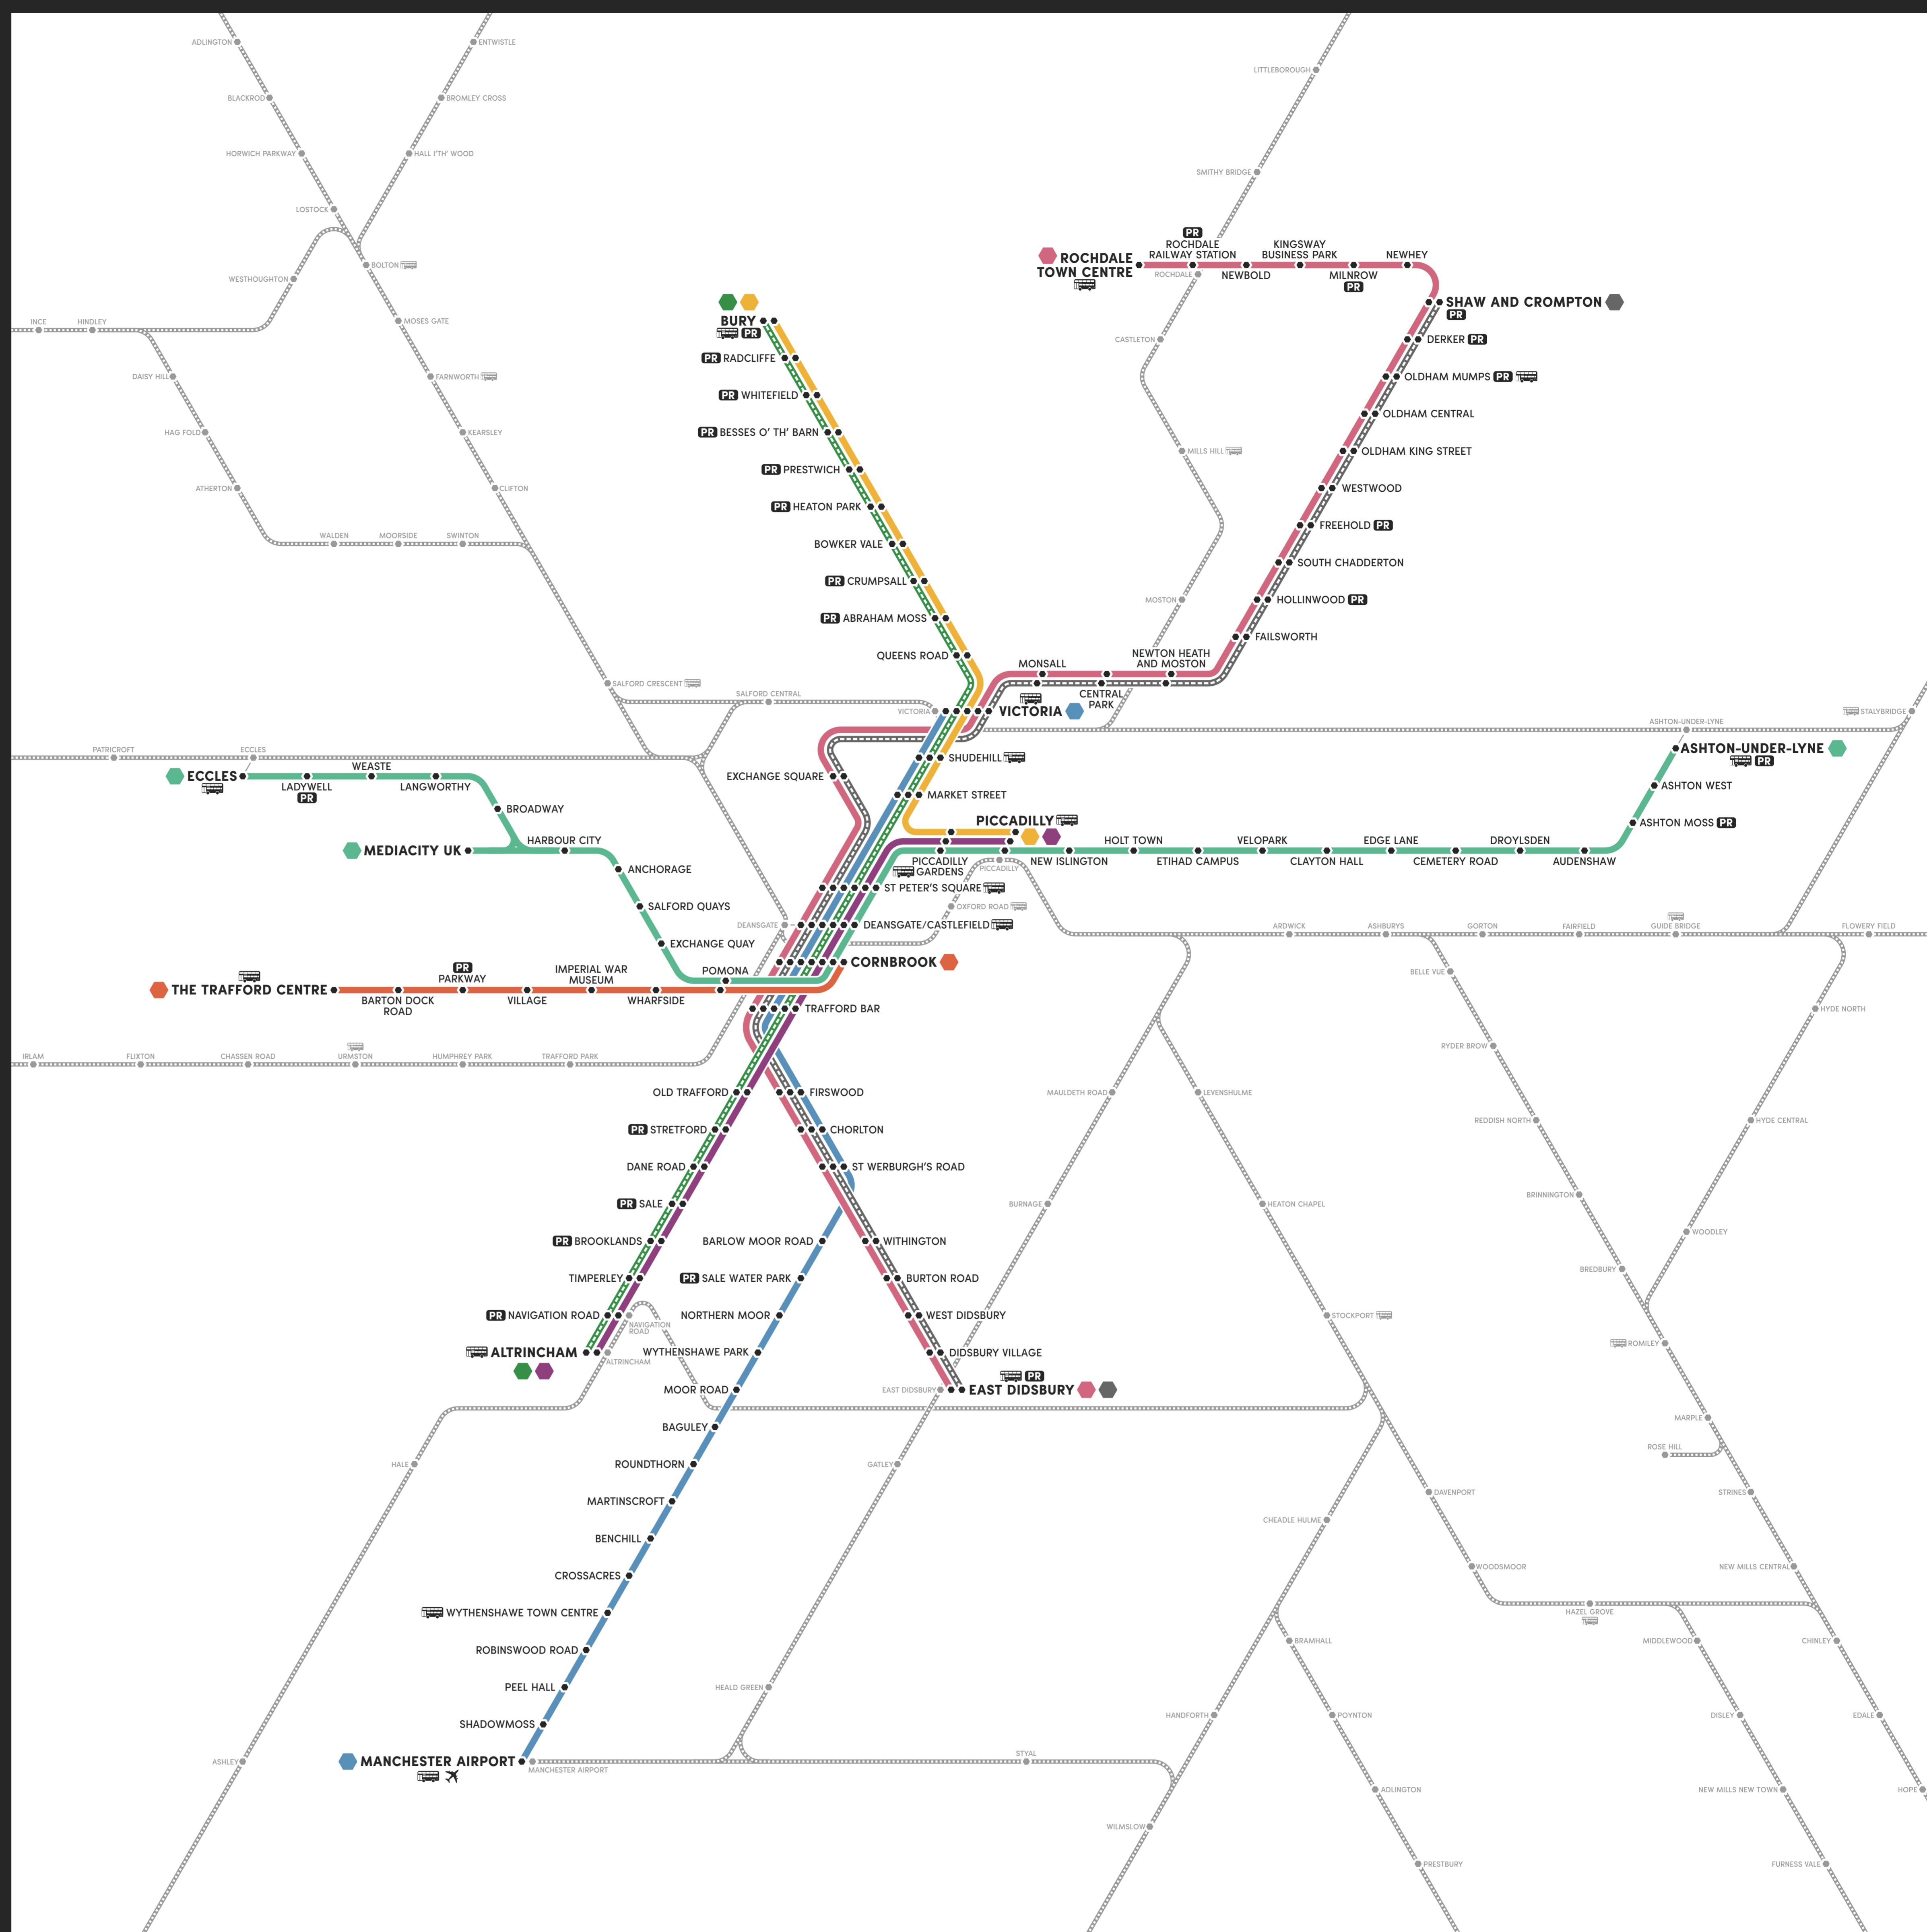

MANCHESTER METROLINK

TONY PAOLI@CC.BY.NC.ND.4.0 - MAY 2023 - NOT AN OFFICIAL MAP-NOT TO SCALE
TRANSITSCAPES.COM

OPERATING HOURS
MON-SAT 6AM - MIDNIGHT
SUNDAY 7AM - MIDNIGHT

- PICCADILLY<>ALTRINCHAM**
- EAST DIDSBURY<>ROCHDALE TOWN CENTRE**
- CORNBROOK<>THE TRAFFORD CENTRE**
- PICCADILLY<>BURY**
- ECCLES/MEDIACITYUK<>ASHTON-UNDER-LYNE**
- VICTORIA<>MANCHESTER AIRPORT**

ADDITIONAL PEAK SERVICE
MON-FRI 7AM - 8PM
SATURDAY 9AM - 6.30PM

- ALTRINCHAM<>BURY**
- EAST DIDSBURY<>SHAW AND CROMPTON**

BUS AND FREE BUS AT PICCADILLY - PICCADILLY GARDENS
DEANSGATE-CASTLEFIELD - VICTORIA
ST PETER'S SQUARE - SHUDEHILL

PARK AND RIDE
OVER 3800 SPACES AVAILABLE
ACROSS OUR NETWORK

MANCHESTER AIRPORT

REGIONAL AND NATIONAL RAIL