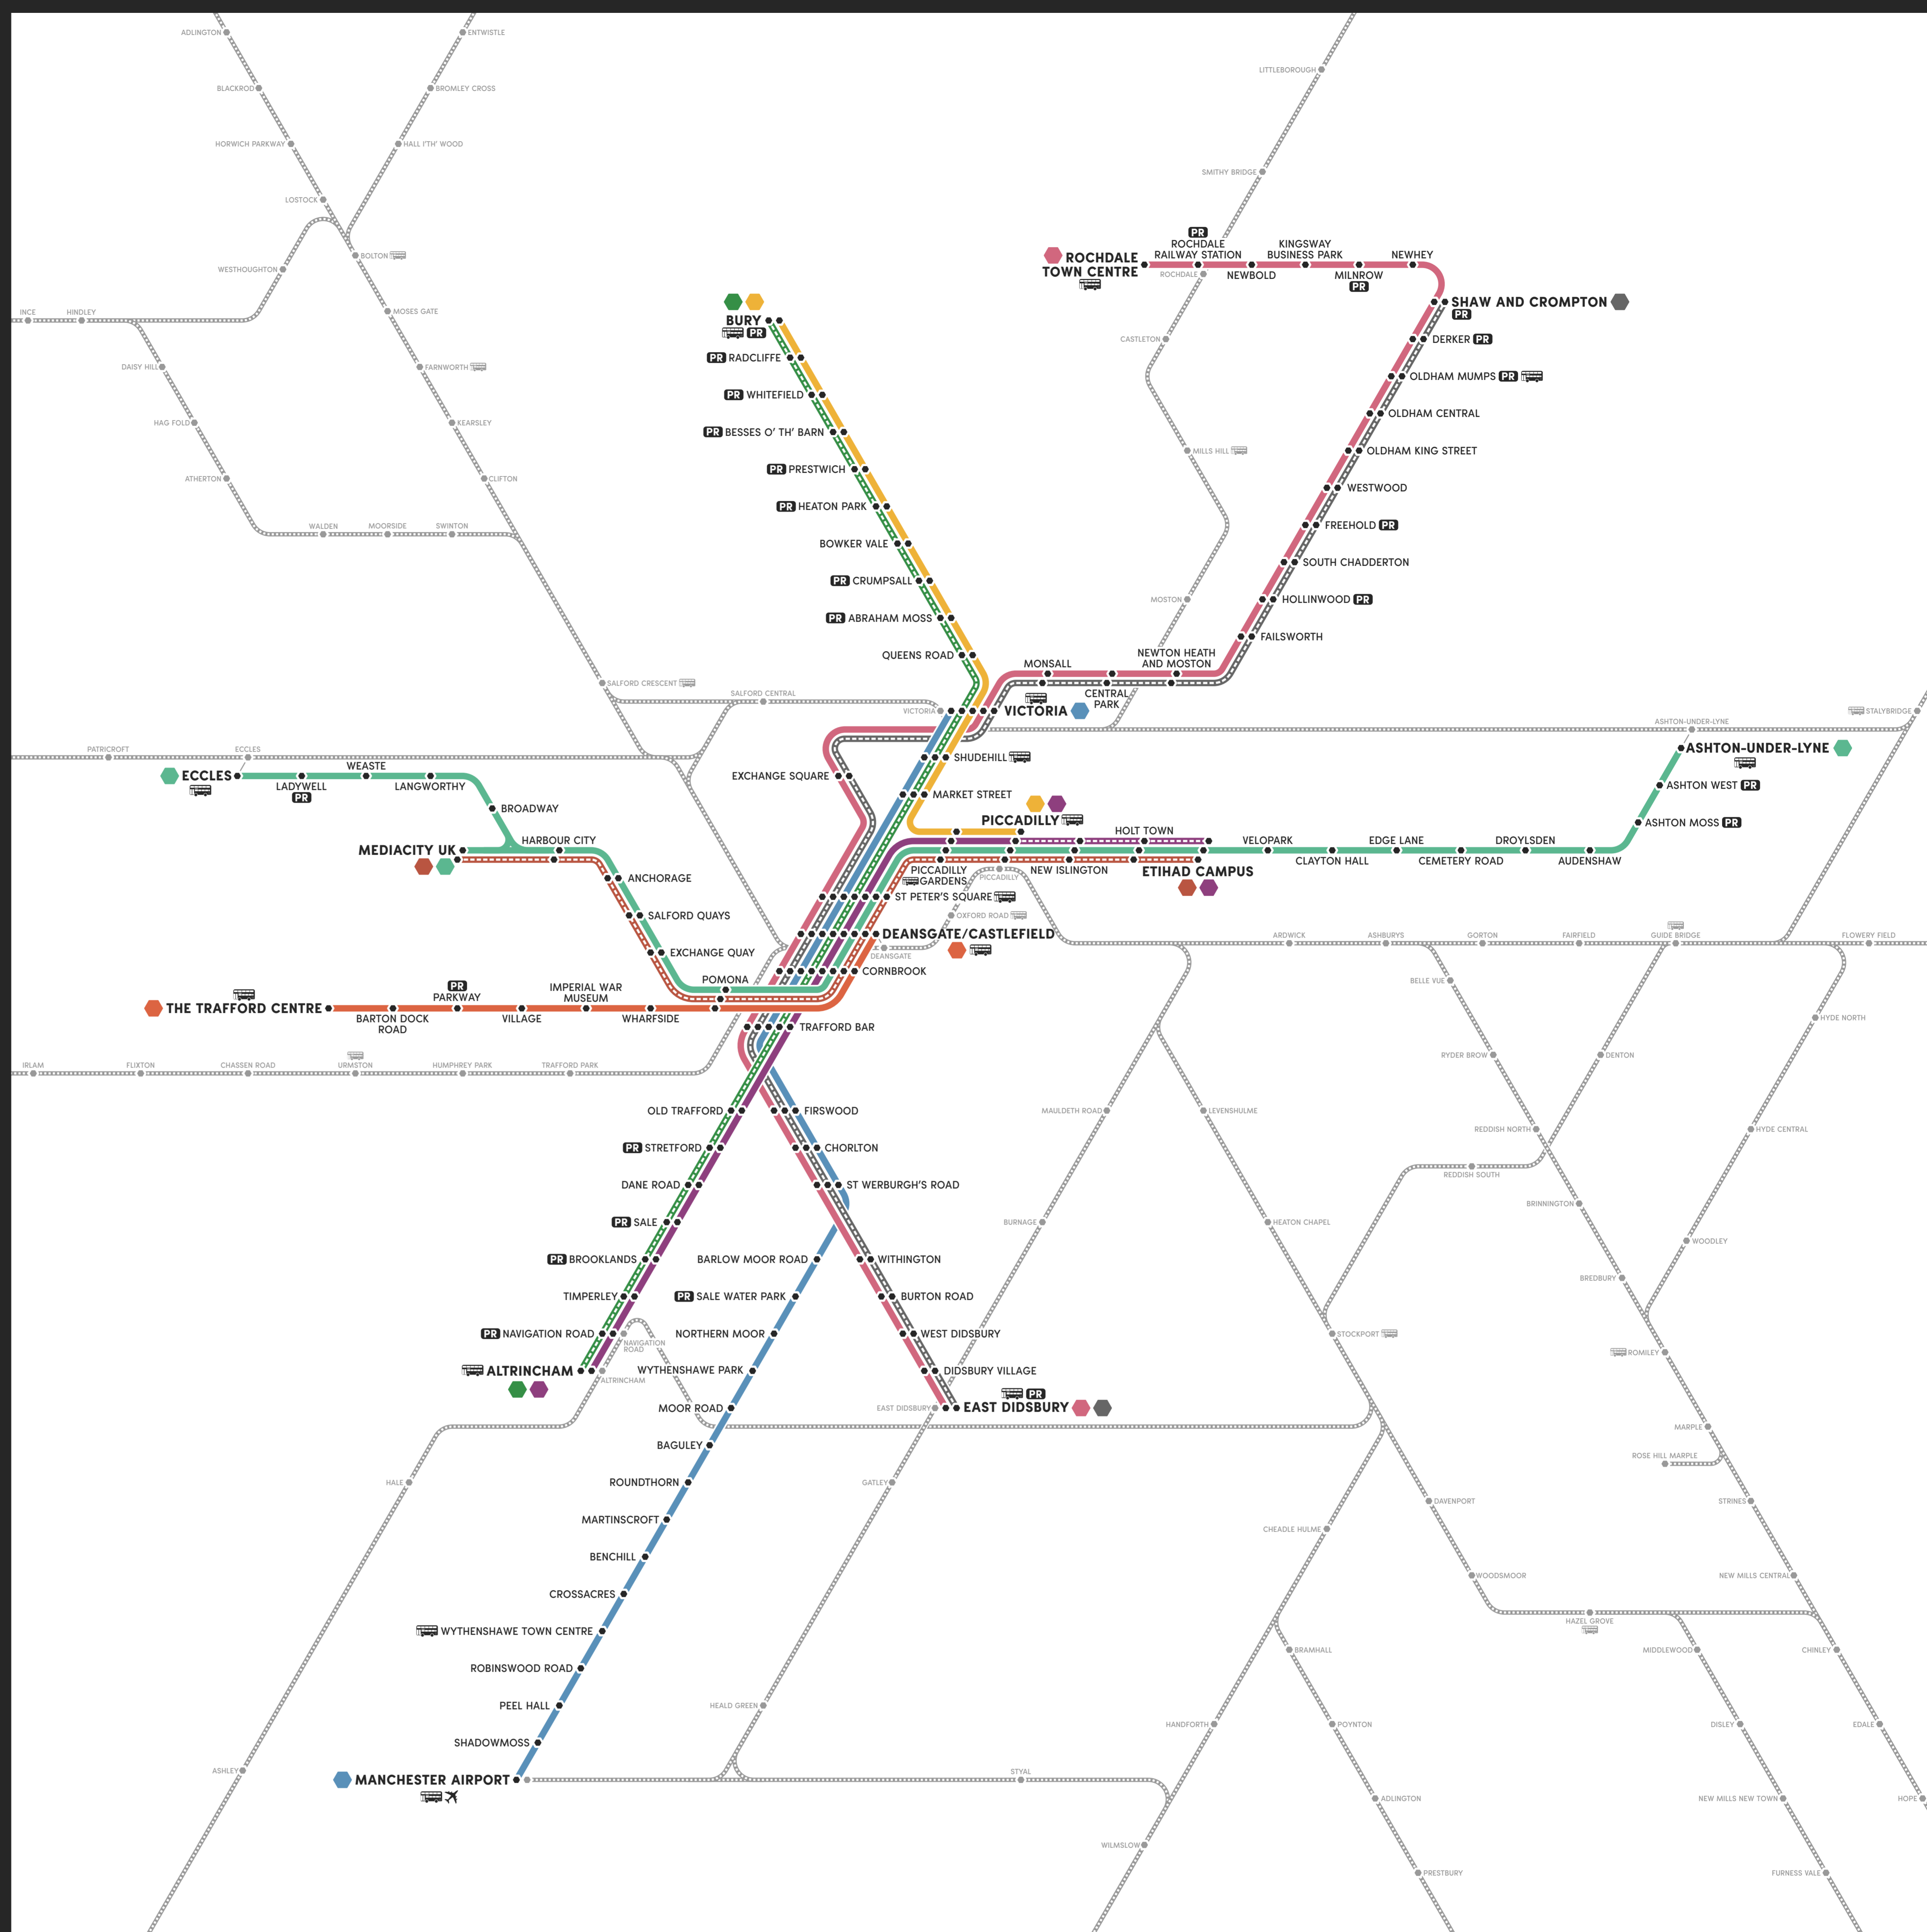

MANCHESTER METROLINK

TONY PAOLI@CC.BY.NC.ND4.0 - V5 JAN2024 - NOT AN OFFICIAL MAP-NOT TO SCALE
TRANSITSCAPES.COM

OPERATING HOURS
 MON-THU 6AM - MIDNIGHT
 FRI-SAT 6AM - 1AM
 SUNDAY 7AM - MIDNIGHT

- PICCADILLY<->ALTRINCHAM
- EAST DIDSBURY<->ROCHDALE TOWN CENTRE
- DEANSGATE/CASTLEFIELD<->THE TRAFFORD CENTRE
- PICCADILLY<->BURY
- ECCLES/MEDIACITYUK<->ASHTON-UNDER-LYNE
- VICTORIA<->MANCHESTER AIRPORT

PART-DAY SERVICES
 MON-FRI 7AM - 8PM
 SATURDAY 9AM - 6.30PM

- ALTRINCHAM<->BURY
- EAST DIDSBURY<->SHAW AND CROMPTON
- MEDIACITYUK<->ETIHAD CAMPUS

- PART-DAY SERVICES**
 MON-THU 8PM - MIDNIGHT
 FRI 8PM - 1AM
 SATURDAY 6.30PM - 1AM
 SUNDAY/PUBLIC HOLIDAYS 7AM - MIDNIGHT
- ALTRINCHAM<->ETIHAD CAMPUS

BUS AND FREE BUS AT PICCADILLY - PICCADILLY GARDENS
 DEANSGATE-CASTLEFIELD - VICTORIA
 ST PETER'S SQUARE - SHUDEHILL

PARK AND RIDE
 OVER 3800 SPACES AVAILABLE
 ACROSS OUR NETWORK

MANCHESTER AIRPORT

REGIONAL AND NATIONAL RAIL