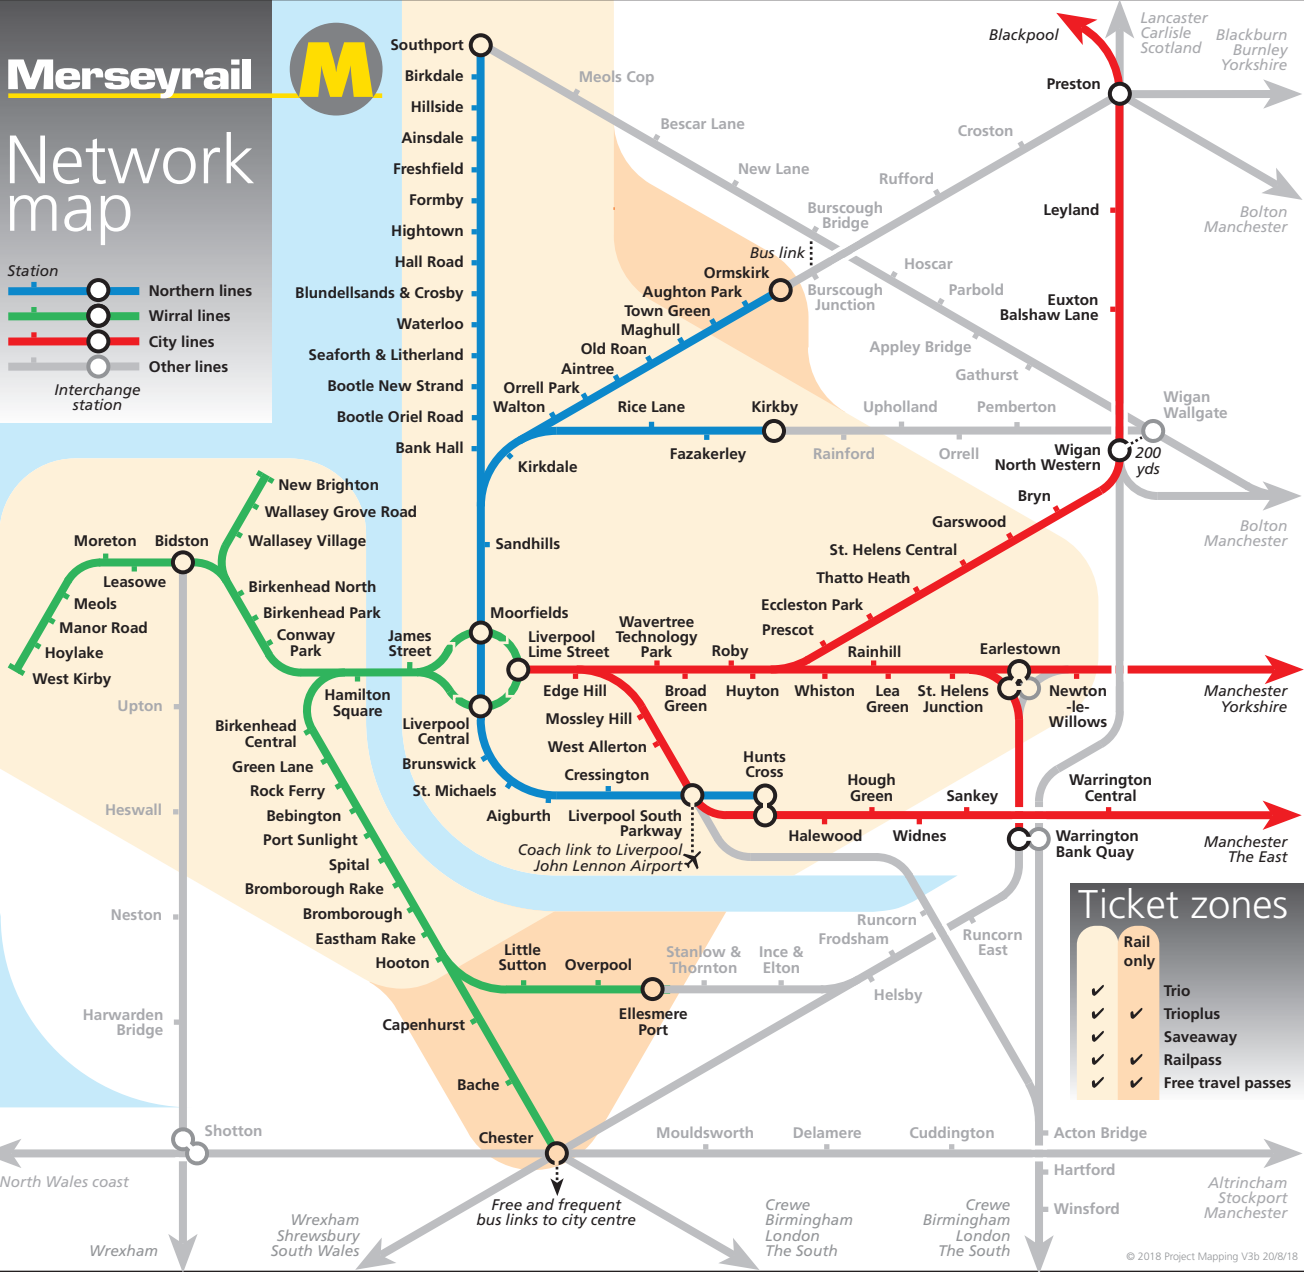

Merseyrail

Network map

- Station
- Northern lines
 - Wirral lines
 - City lines
 - Other lines
- Interchange station

Ticket zones

- Rail only**
- ✓ Trio
 - ✓ Trioplus
 - ✓ Saveaway
 - ✓ Railpass
 - ✓ Free travel passes

Free and frequent bus links to city centre