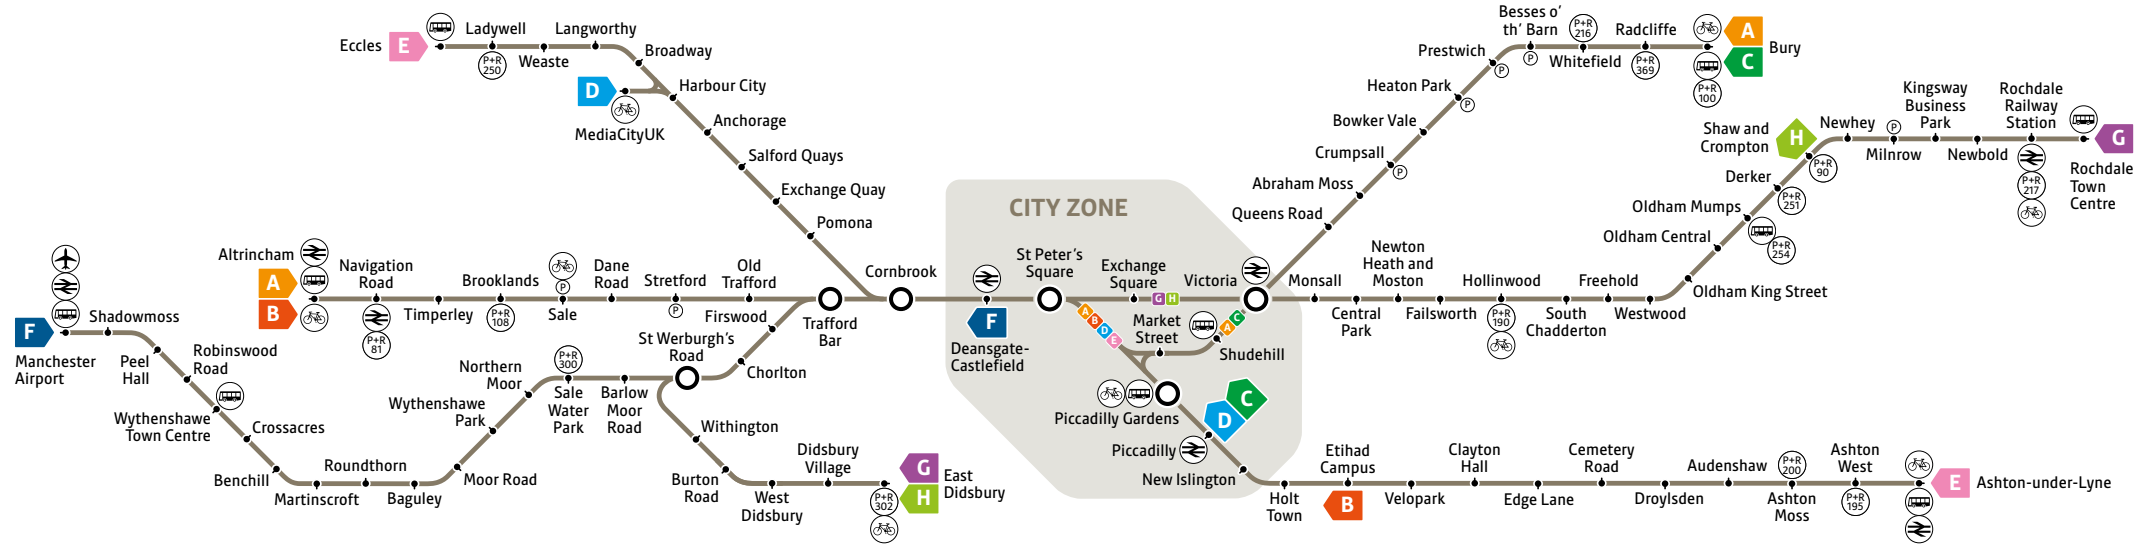

Greater Manchester tram network map

Services

- A** Altrincham – Bury **A**
- B** Altrincham – Etihad Campus **B**
- C** Bury – Piccadilly **C**
- D** MediaCityUK – Piccadilly **D**
- E** Ashton-under-Lyne – Eccles **E**
- F** Manchester Airport – Deansgate-Castlefield **F**
- G** East Didsbury – Rochdale Town Centre **G**
- H** East Didsbury – Shaw and Crompton **H**

Key

- Metrolink stop
- Bus interchange
- Change with other services
- Rail interchange
- Service travels via
- Park + Ride

Check your tram times at www.metrolink.co.uk before travelling