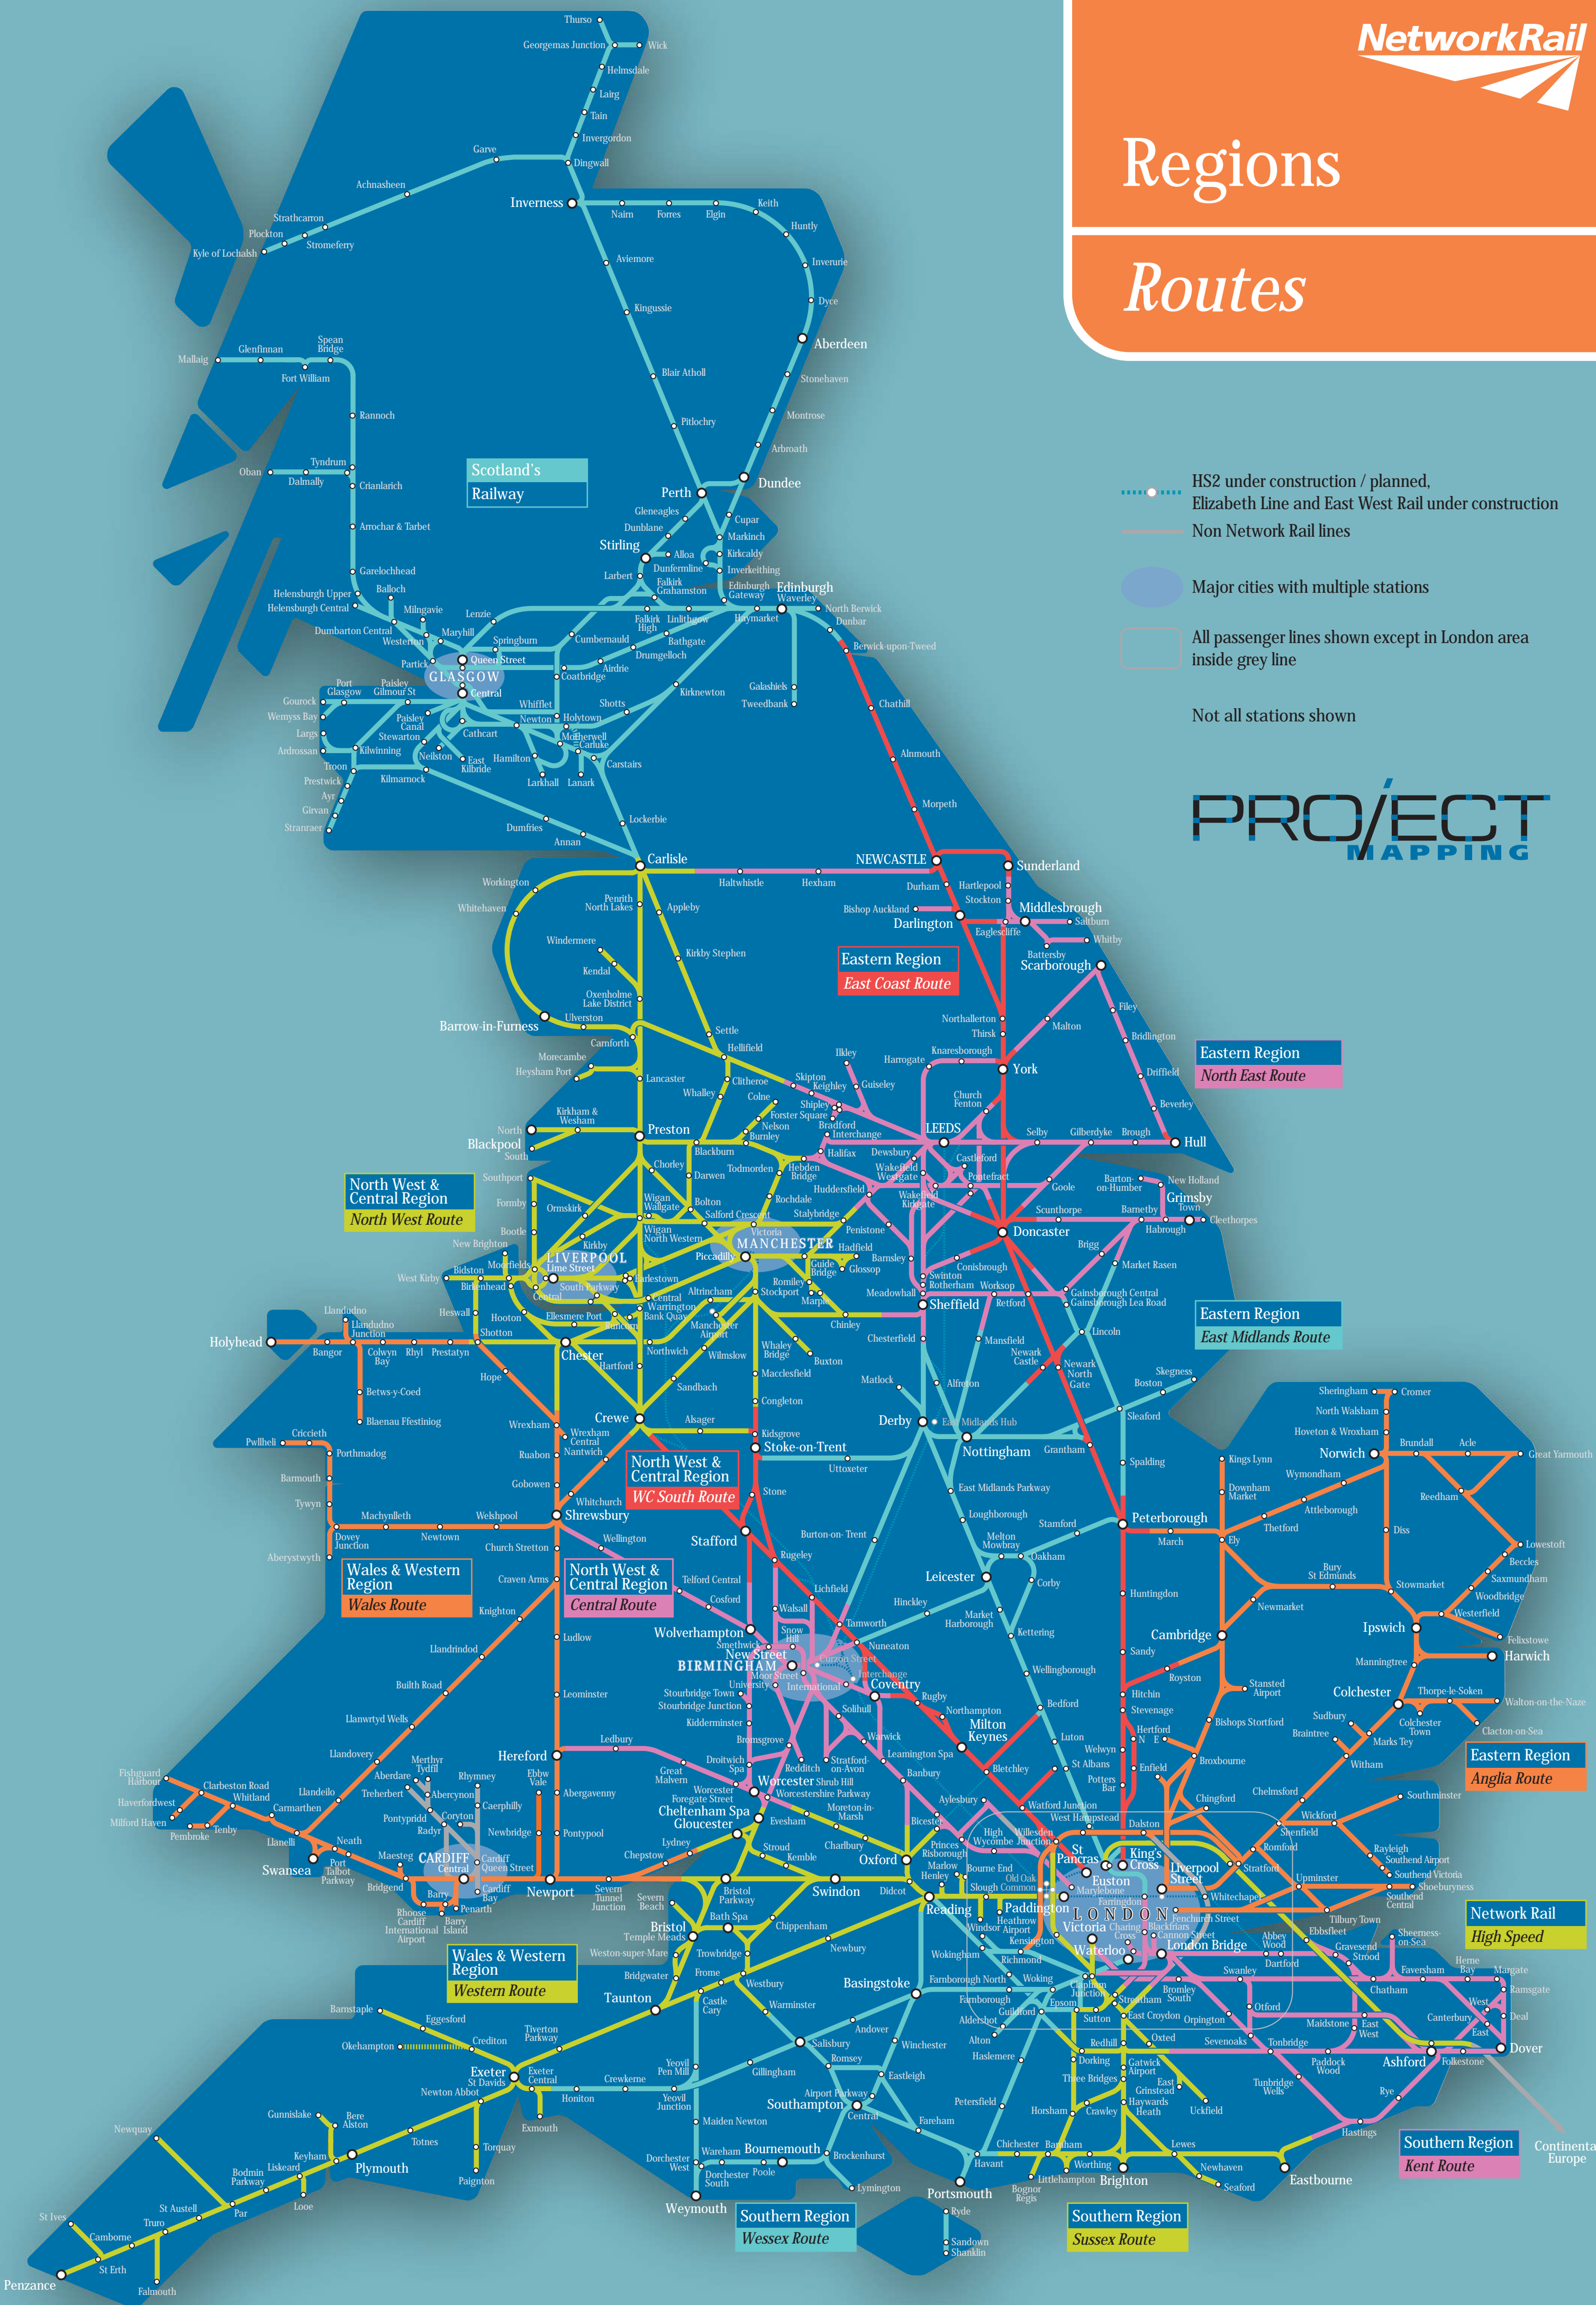

Regions

Routes

- HS2 under construction / planned, Elizabeth Line and East West Rail under construction
- Non Network Rail lines
- Major cities with multiple stations
- All passenger lines shown except in London area inside grey line

Not all stations shown

PROJECT MAPPING

Network Rail
High Speed

Southern Region
Kent Route

Southern Region
Sussex Route

Southern Region
Wessex Route

Wales & Western Region
Western Route

Wales & Western Region
Wales Route

North West & Central Region
Central Route

North West & Central Region
WC South Route

Eastern Region
East Midlands Route

Eastern Region
North East Route

Eastern Region
East Coast Route

North West & Central Region
North West Route