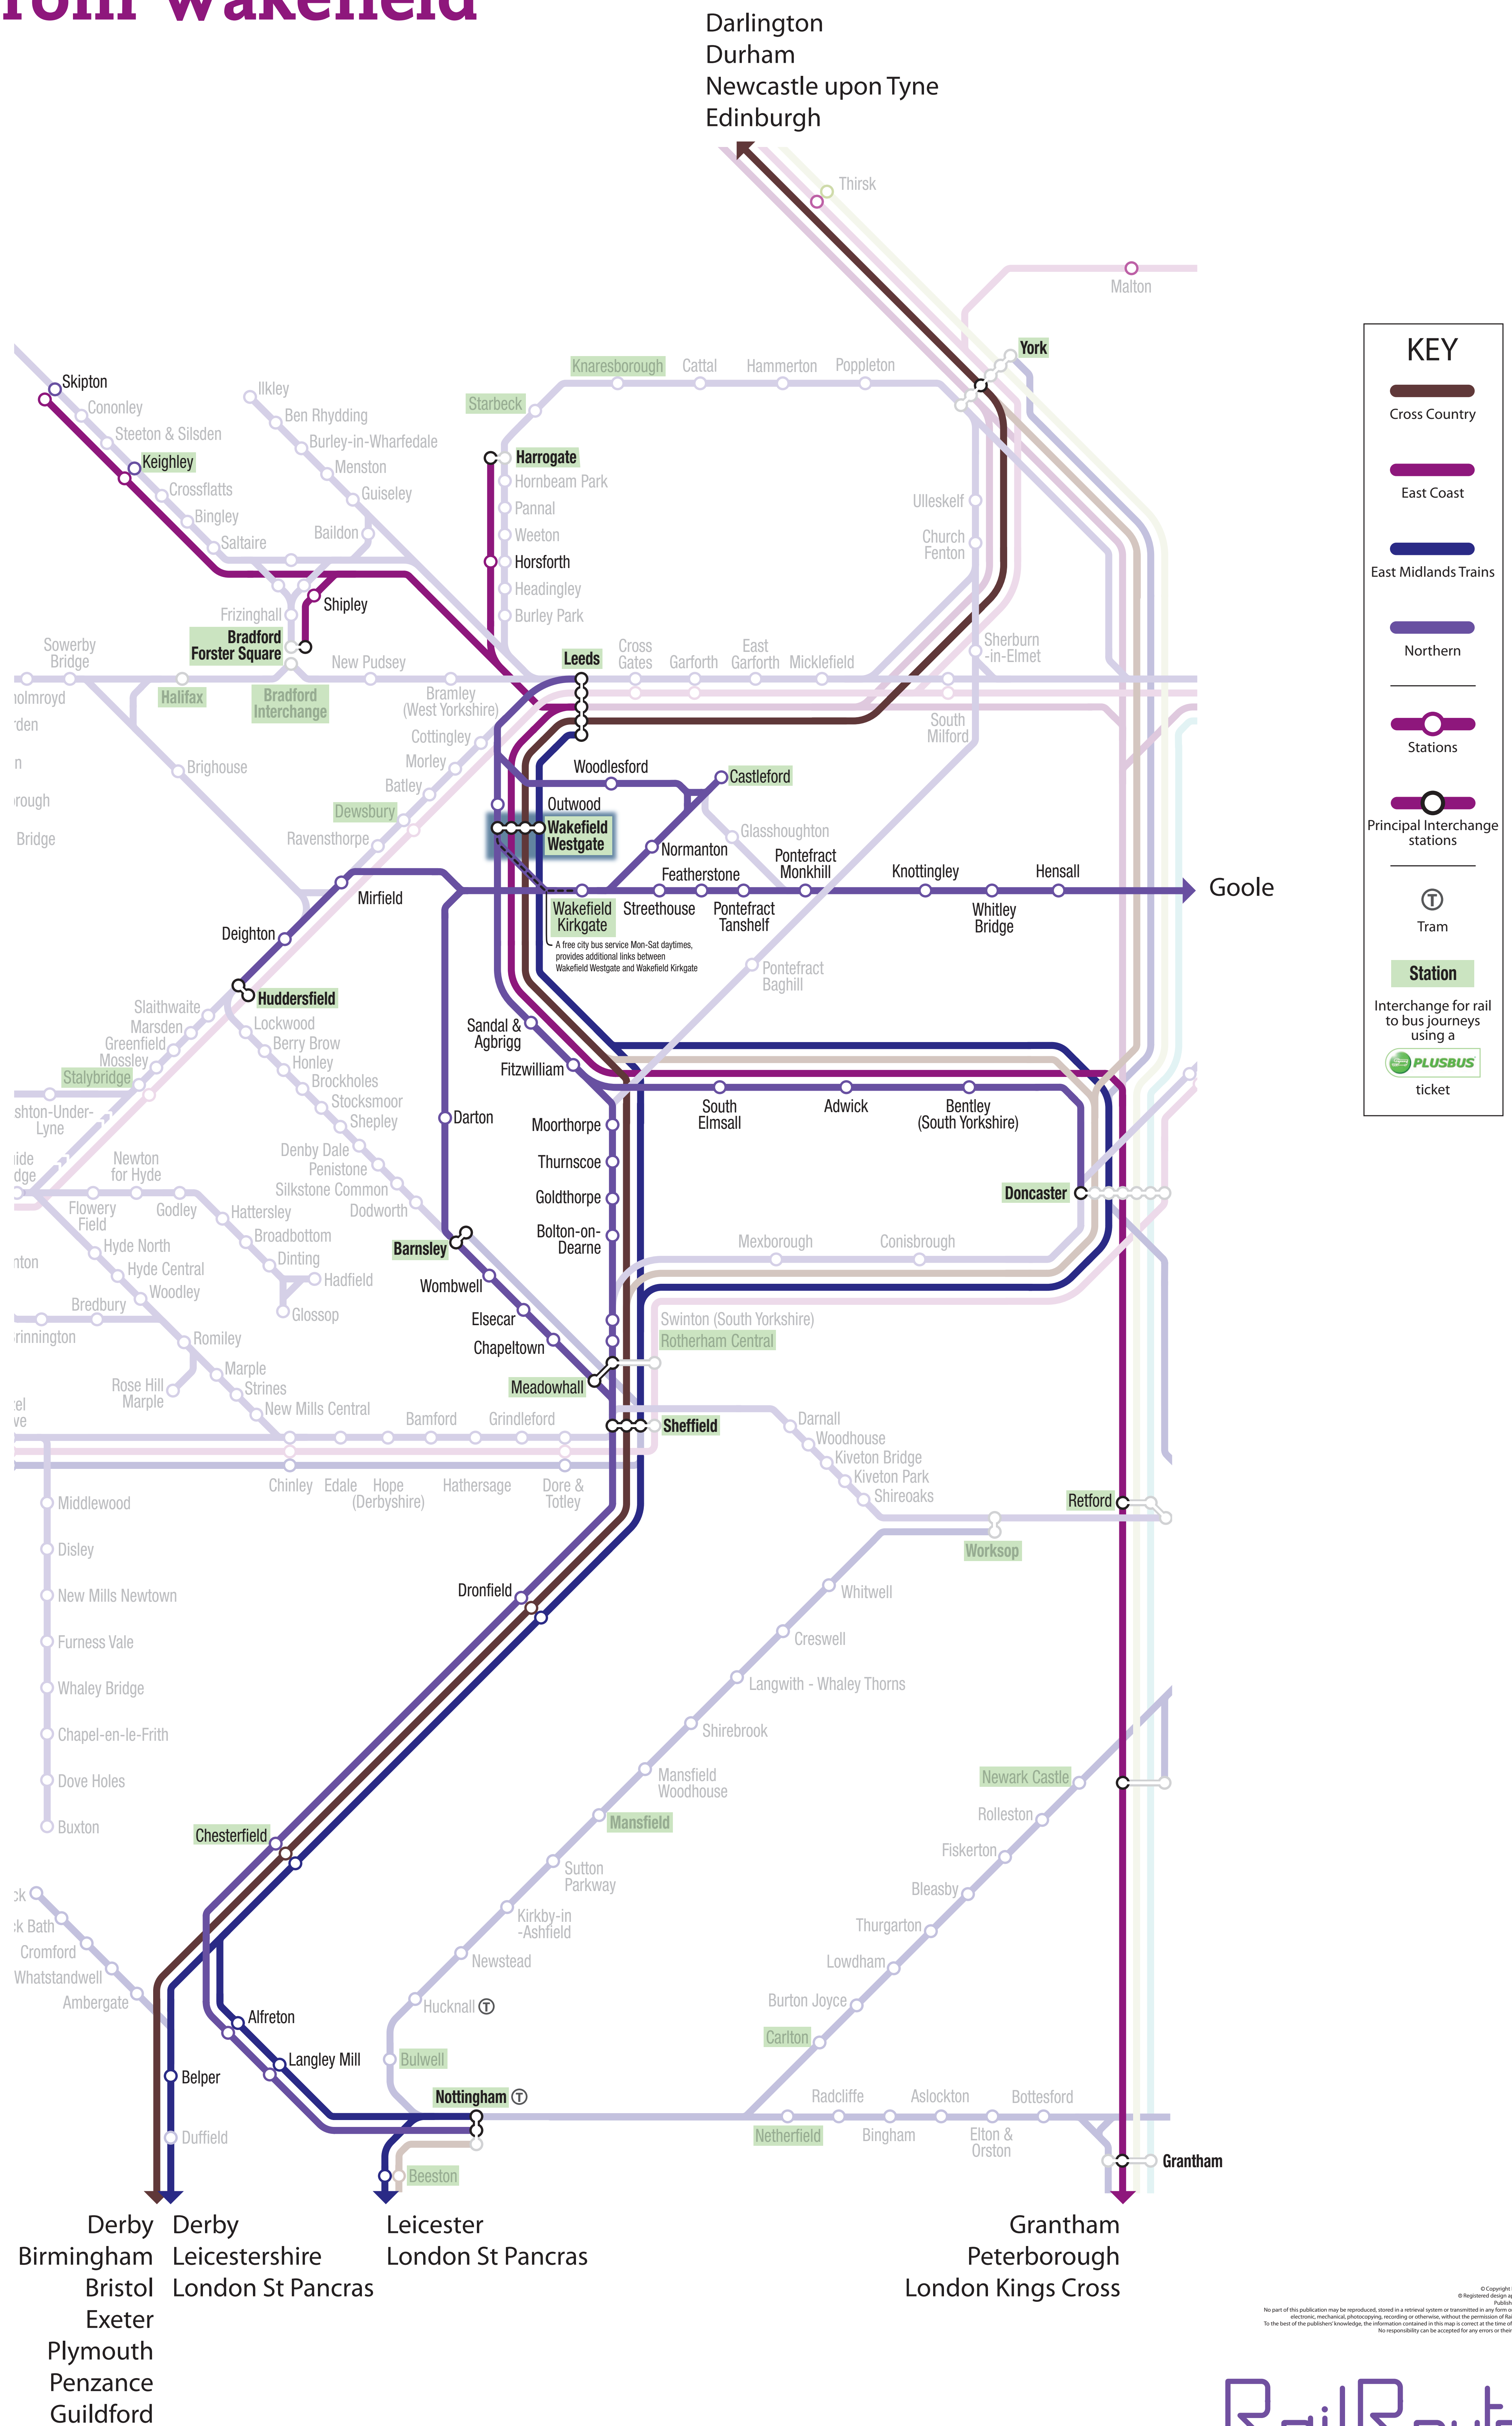

National Rail Services from Wakefield