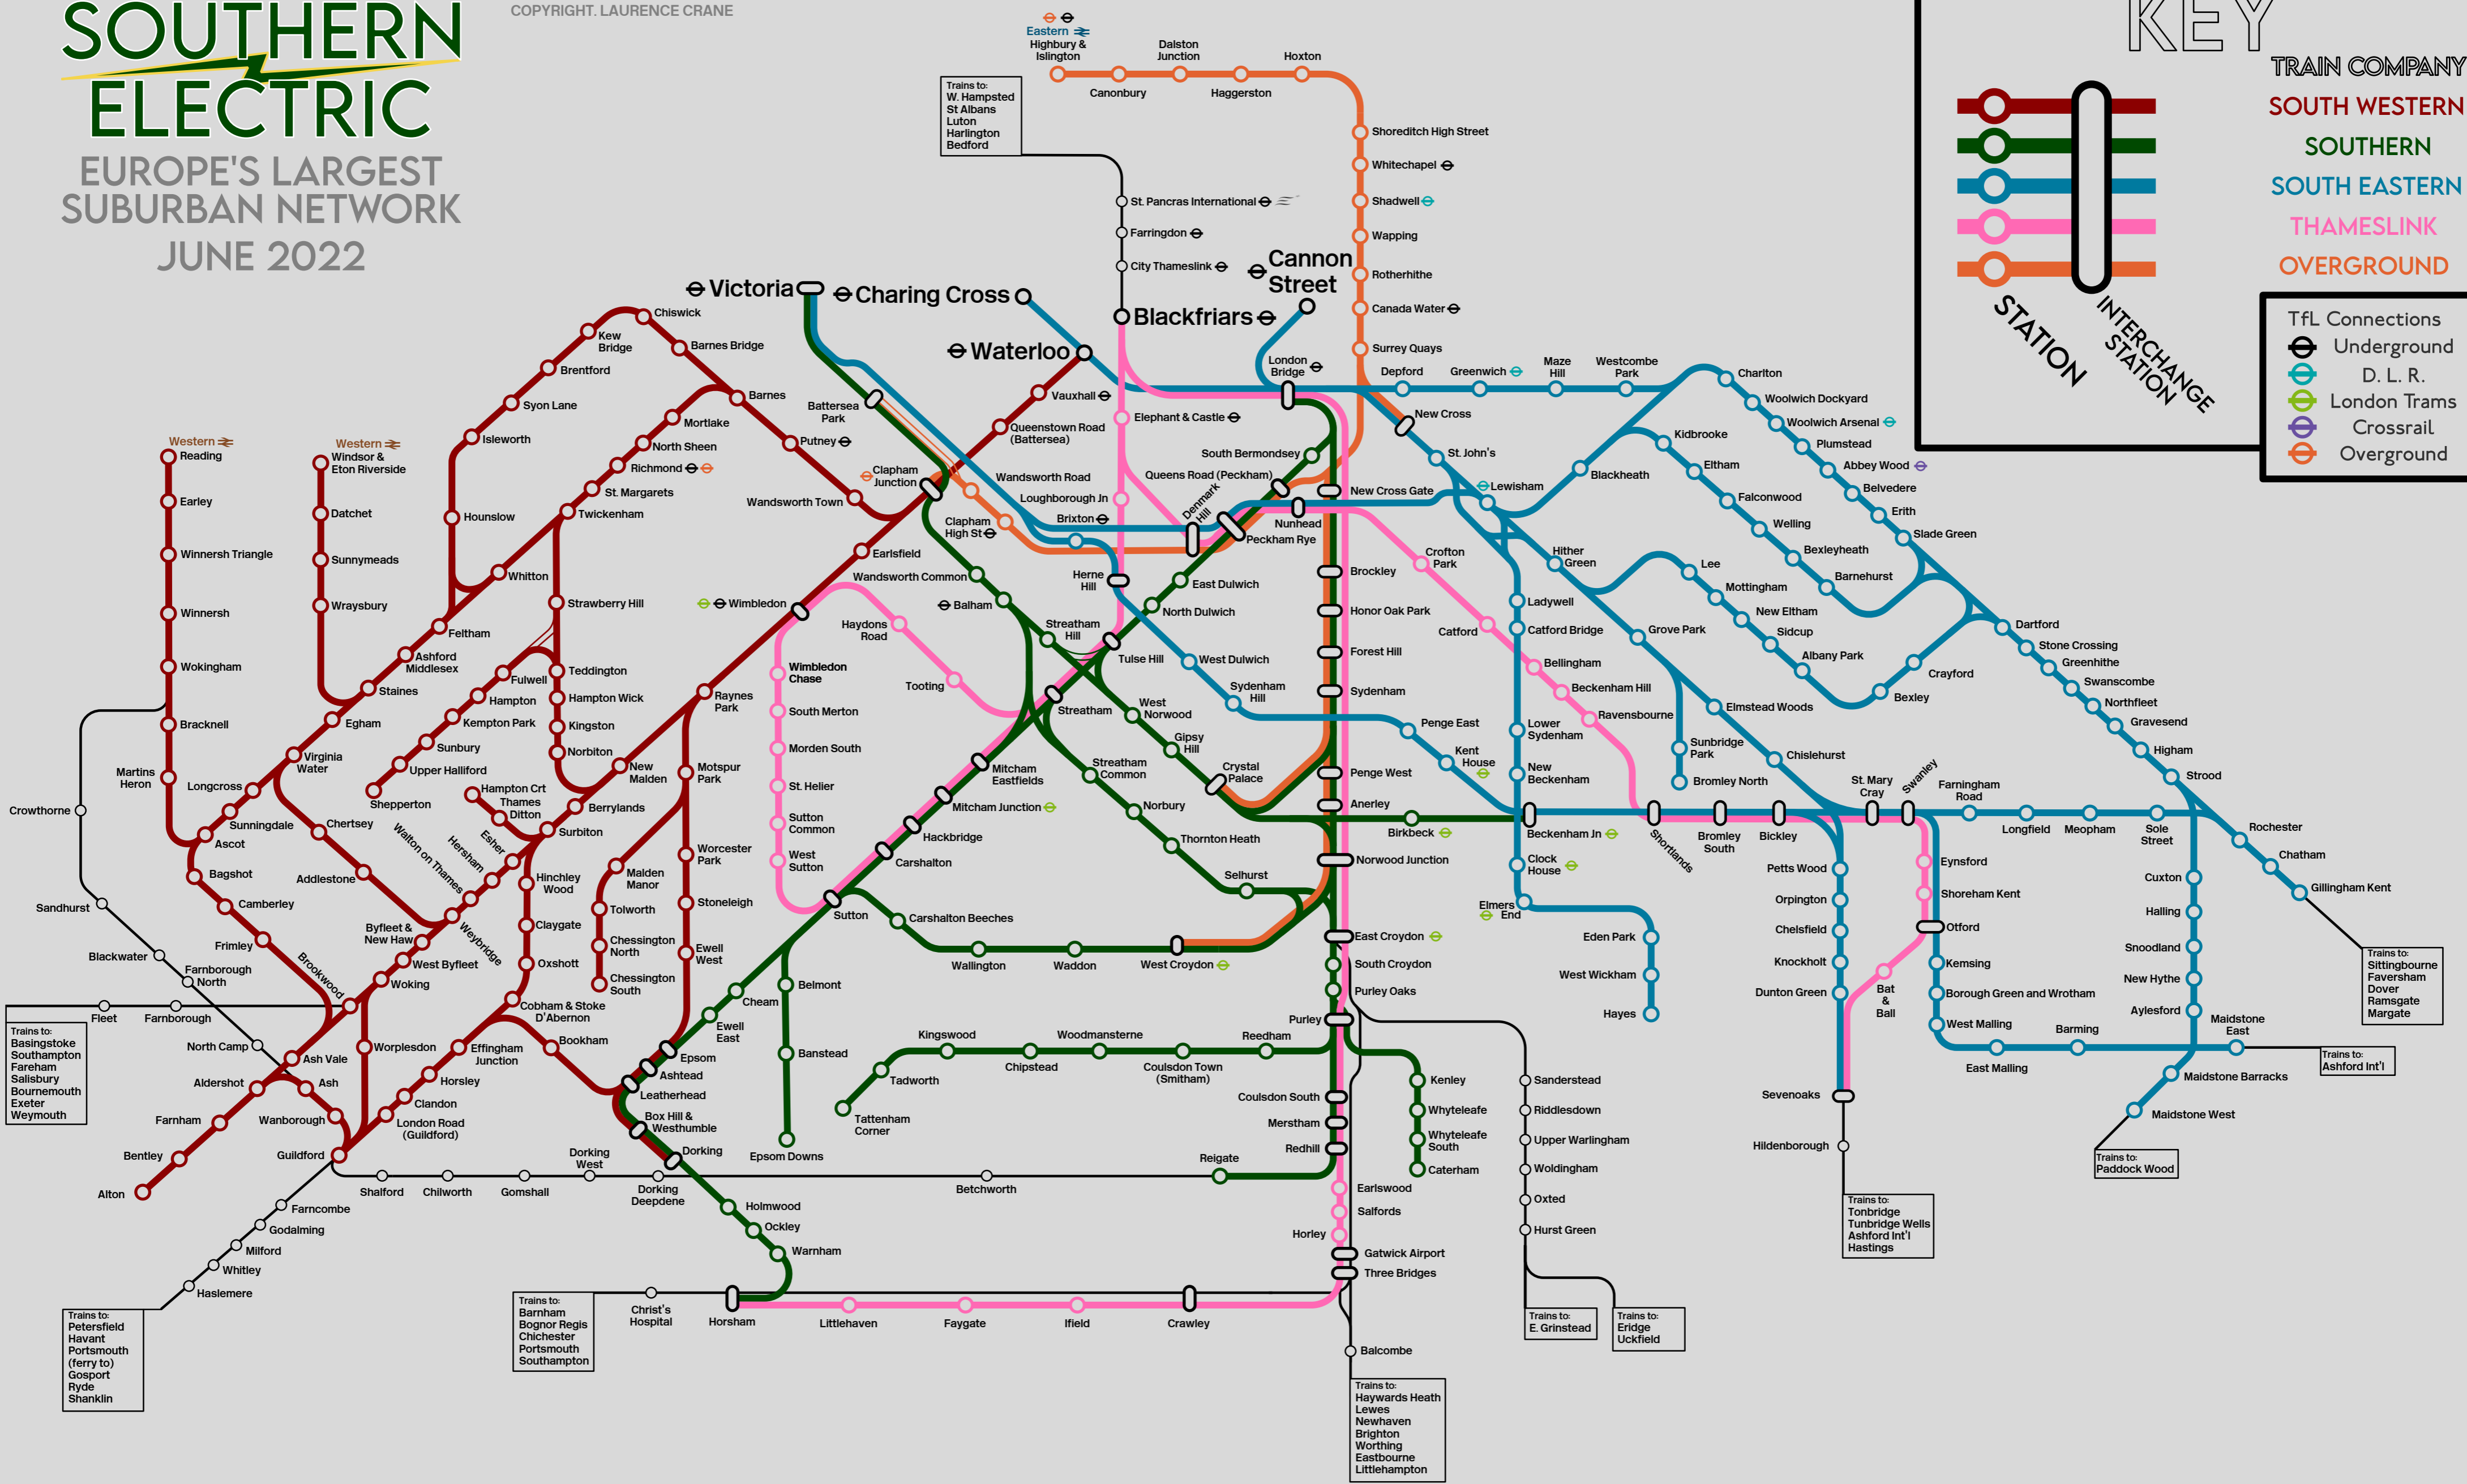

## KEY

TRAIN COMPANY

SOUTH WESTERN

SOUTHERN

SOUTH EASTERN

THAMESLINK

OVERGROUND

STATION

INTERCHANGE STATION

TfL Connections

Underground

D. L. R.

London Trams

Crossrail

Overground

Trains to:  
Basingstoke  
Southampton  
Fareham  
Salisbury  
Bournemouth  
Exeter  
Weymouth

Trains to:  
W. Hampsted  
St Albans  
Luton  
Harlington  
Bedford

Trains to:  
Haywards Heath  
Lewes  
Newhaven  
Brighton  
Worthing  
Eastbourne  
Littlehampton

Trains to:  
E. Grinstead

Trains to:  
Eridge  
Uckfield

Trains to:  
Tonbridge  
Tunbridge Wells  
Ashford Int'l  
Hastings

Trains to:  
Paddock Wood

Trains to:  
Sittingbourne  
Faversham  
Dover  
Ramsgate  
Margate

Trains to:  
Ashford Int'l