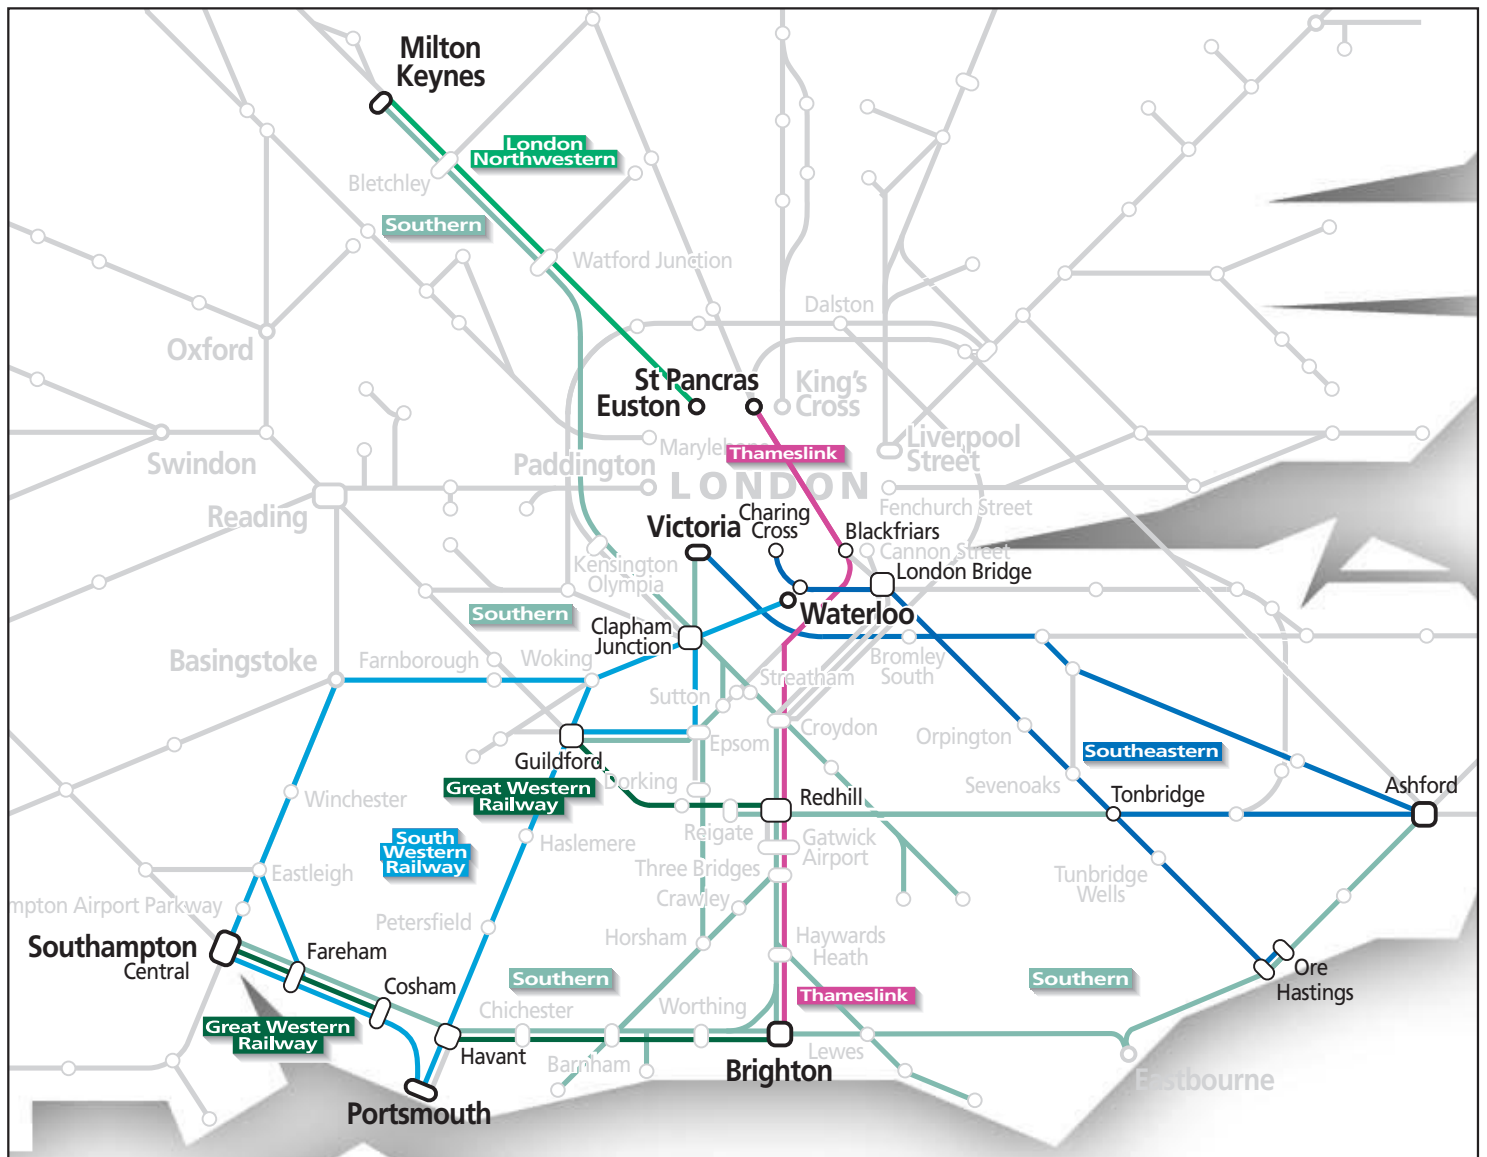

Alternative routes and ticket acceptance during disruption on Southern Regional map

Southern route	Alternative route	Operator
Brighton - London	Brighton - Blackfriars / St Pancras Brighton - Havant - Waterloo Brighton - Hastings - Charing Cross	Thameslink South Western Railway Southeastern
Clapham Jnc - Milton Keynes	Euston - Milton Keynes	London Northwestern
Southampton / Portsmouth / Havant - Victoria	Southampton / Portsmouth / Havant - Waterloo	South Western Railway
Ashford - Hastings - Victoria via Haywards Heath	Ashford / Hastings - Charing Cross / Victoria	Southeastern
Tonbridge - London via Redhill	Tonbridge - London Bridge / Charing Cross / Victoria	Southeastern
Reigate / Redhill - London	Redhill - Reigate - Waterloo via Guildford	Great Western Railway / South Western Railway
Southampton - Cosham	Southampton - Cosham	Great Western Railway / South Western Railway
Cosham - Brighton	Cosham - Brighton	Great Western Railway