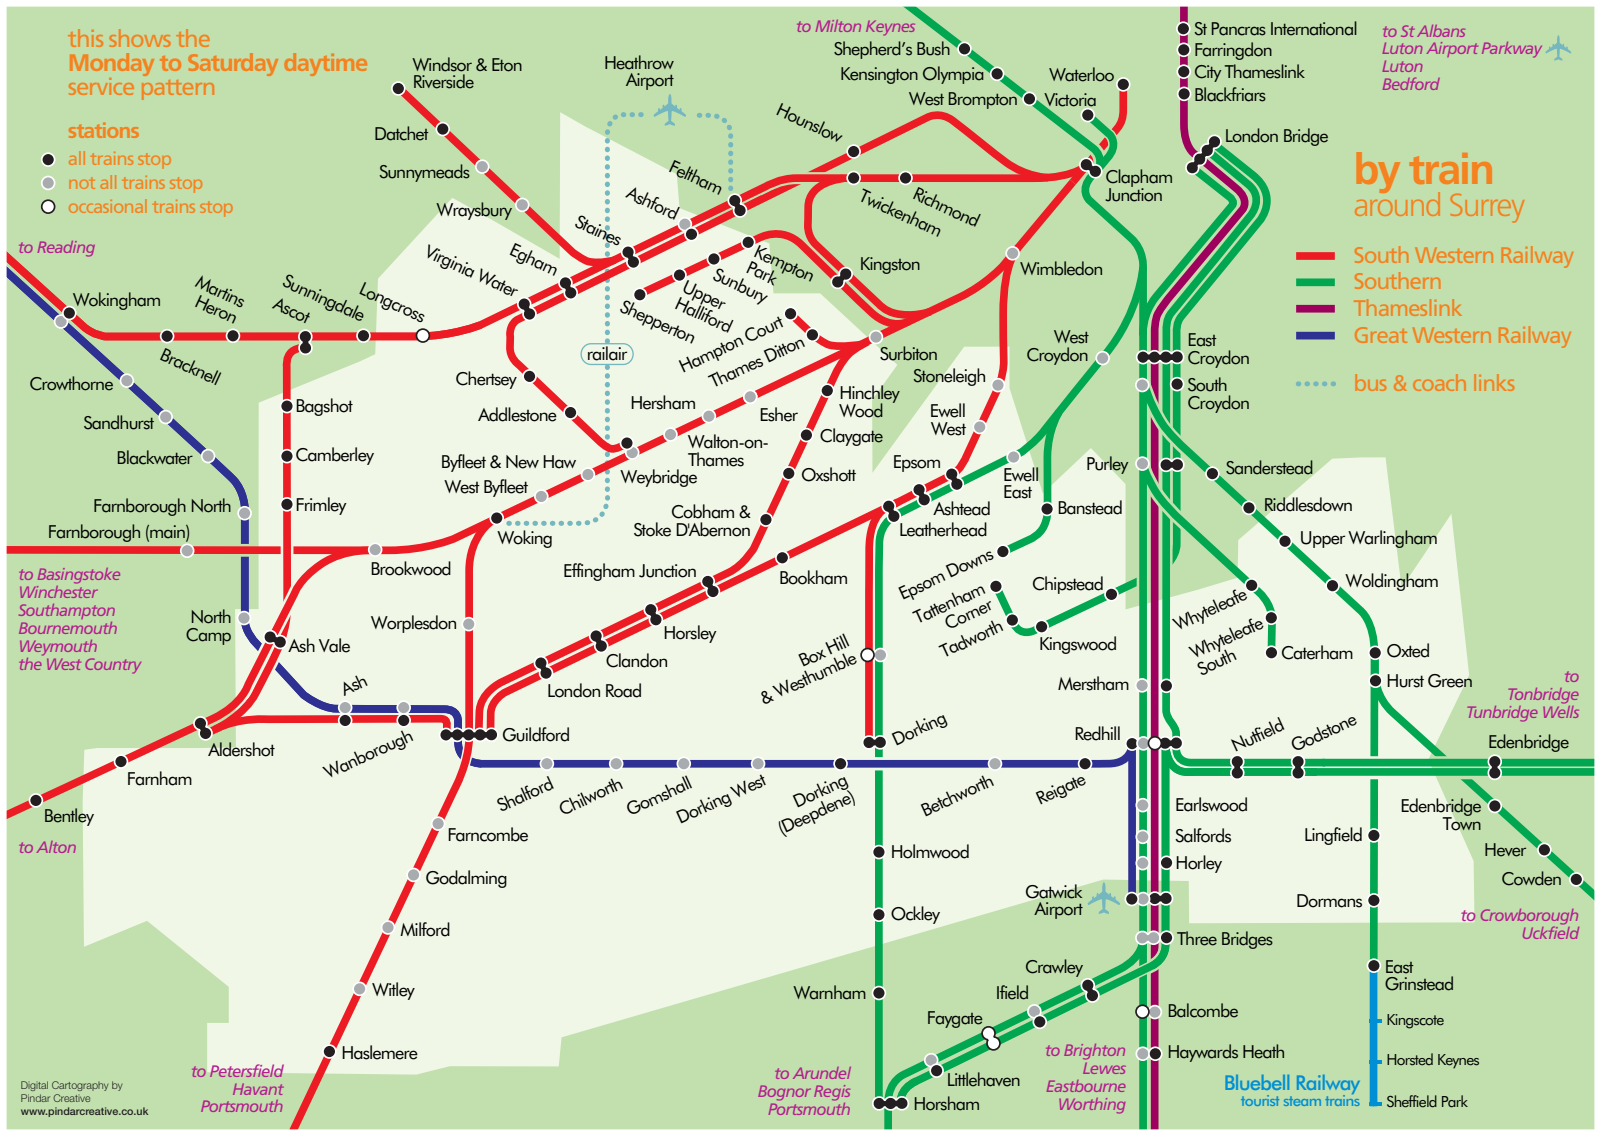

this shows the Monday to Saturday daytime service pattern

stations

- all trains stop
- not all trains stop
- occasional trains stop

by train around Surrey

- South Western Railway
- Southern
- Thameslink
- Great Western Railway
- bus & coach links