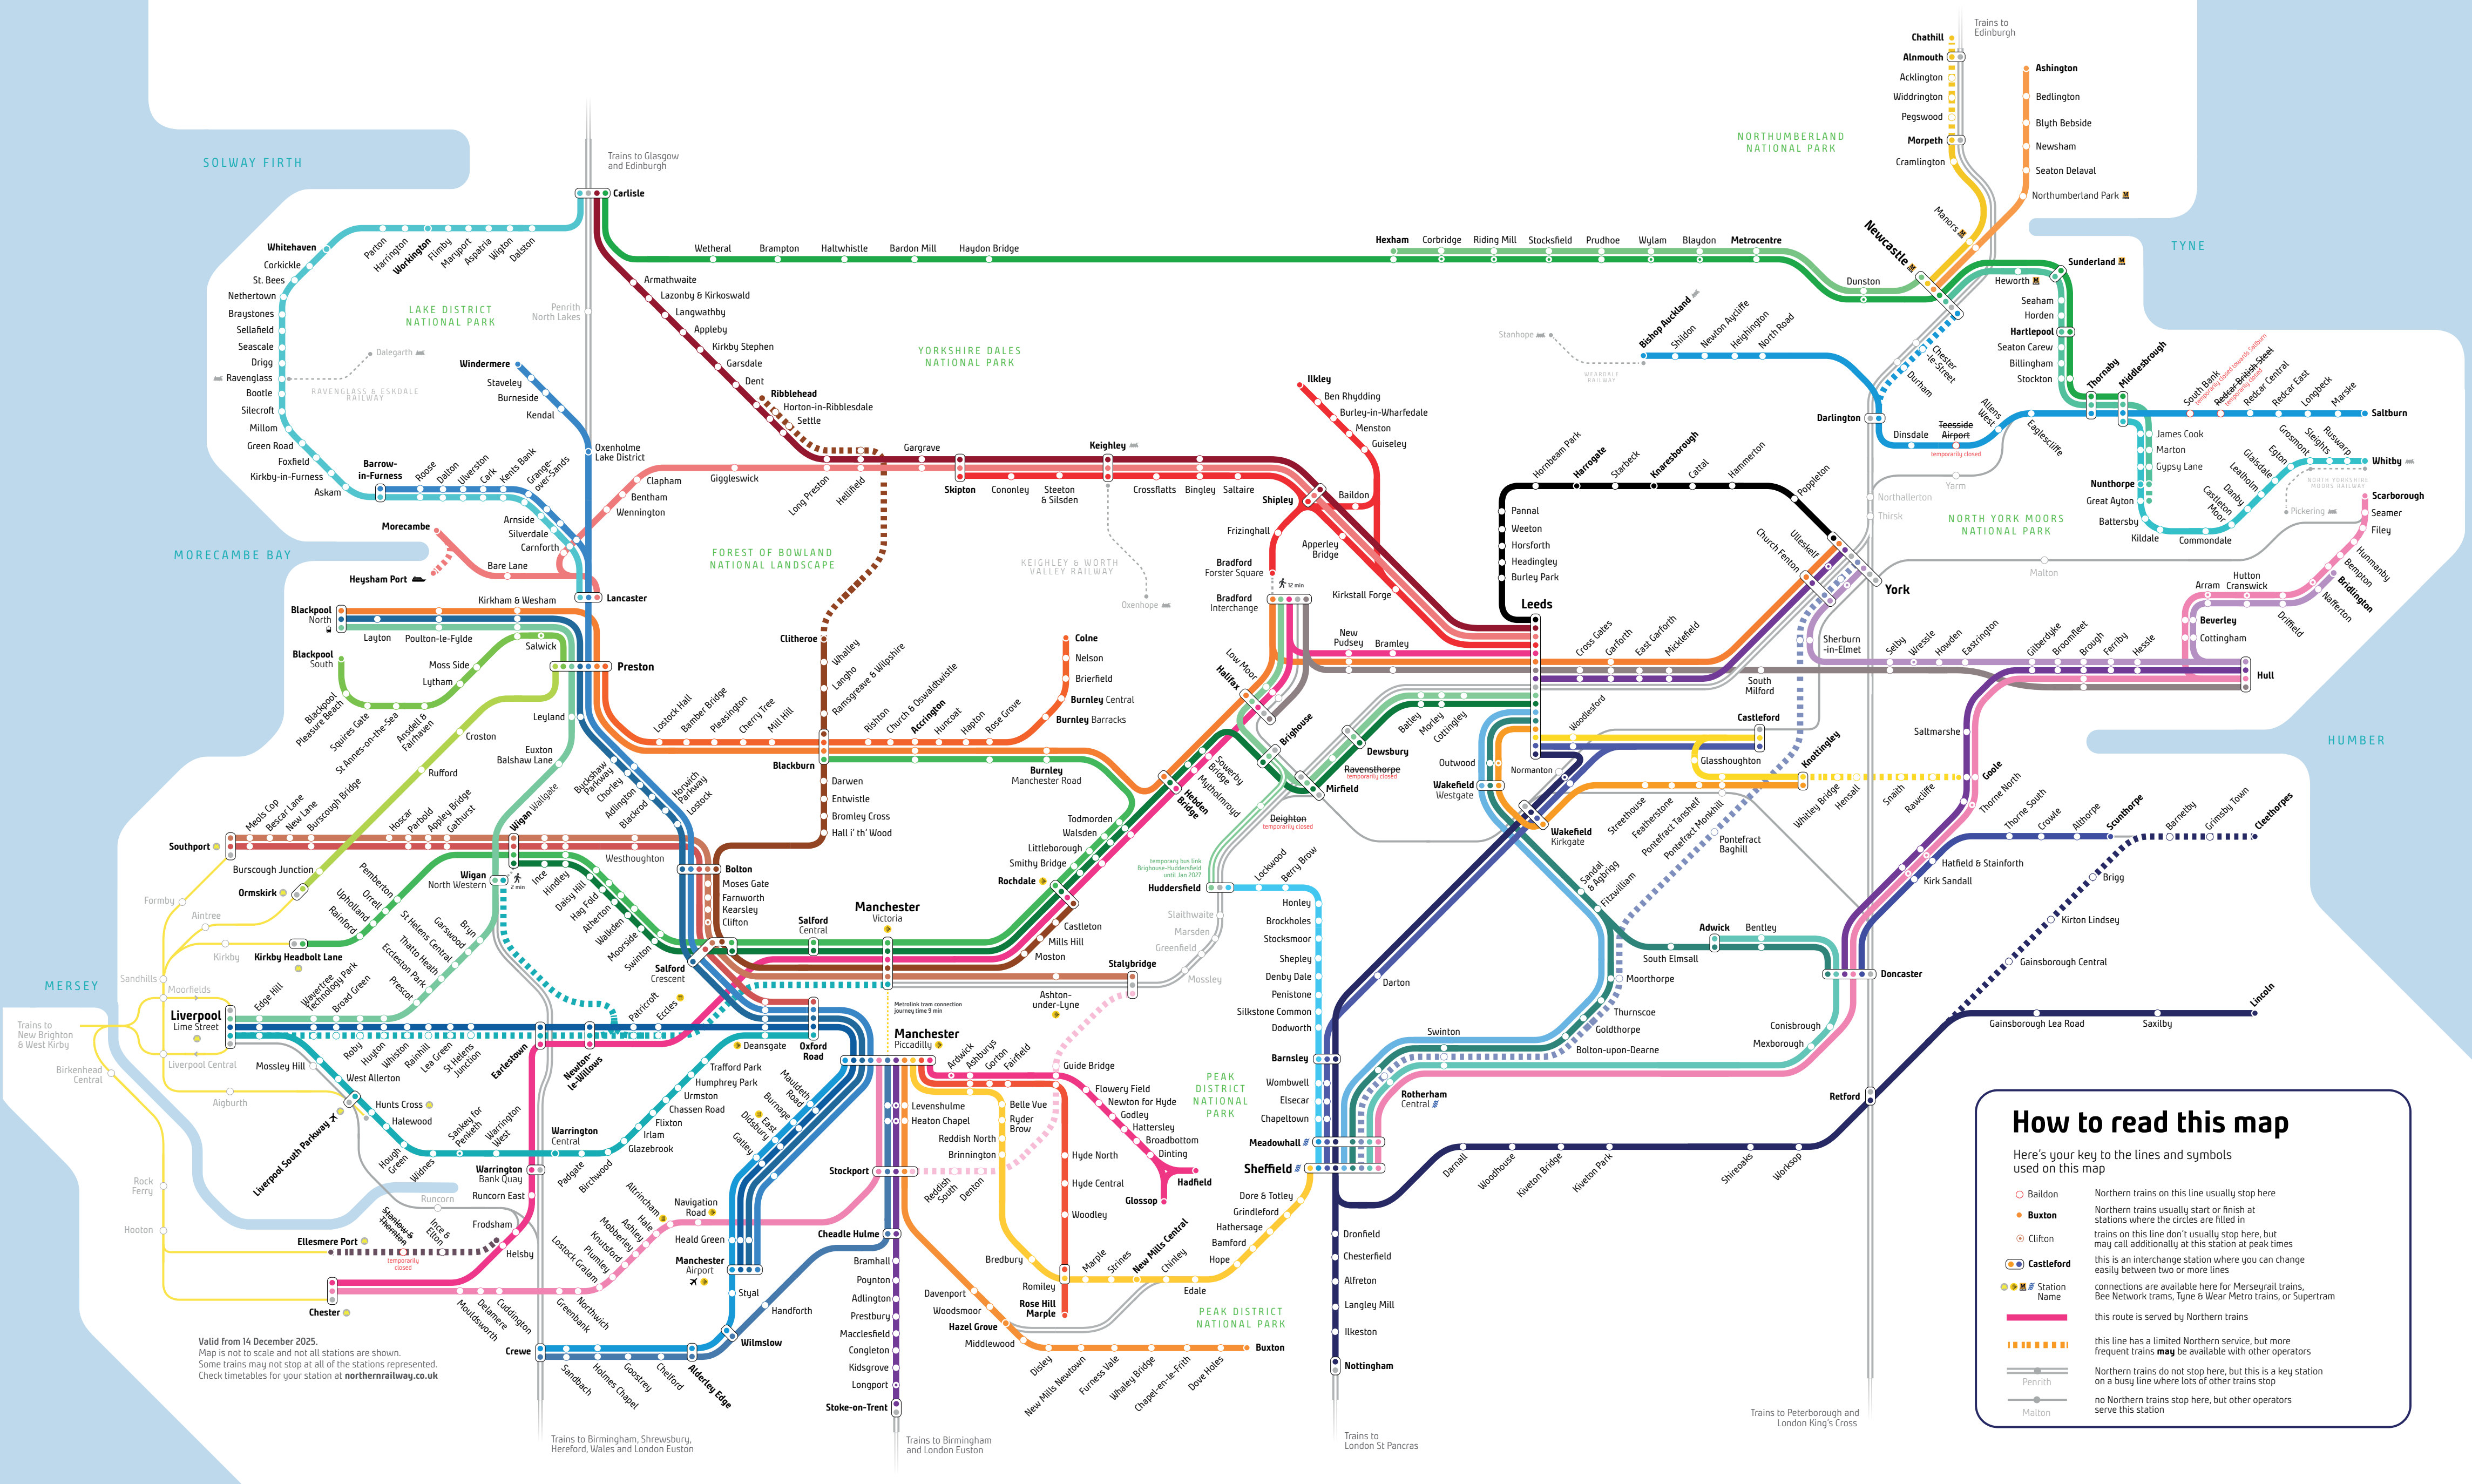

# Where our trains go

## across the North of England

500+ destinations across our network, and connections to make the most of Britain. Where will you go next?

[northernrailway.co.uk](http://northernrailway.co.uk)

**Get the app**  
to check times, fares & book tickets

**Places to go, things to do**  
[northernrailway.co.uk/offers/go-do-your-thing](http://northernrailway.co.uk/offers/go-do-your-thing)

**Go do your thing**