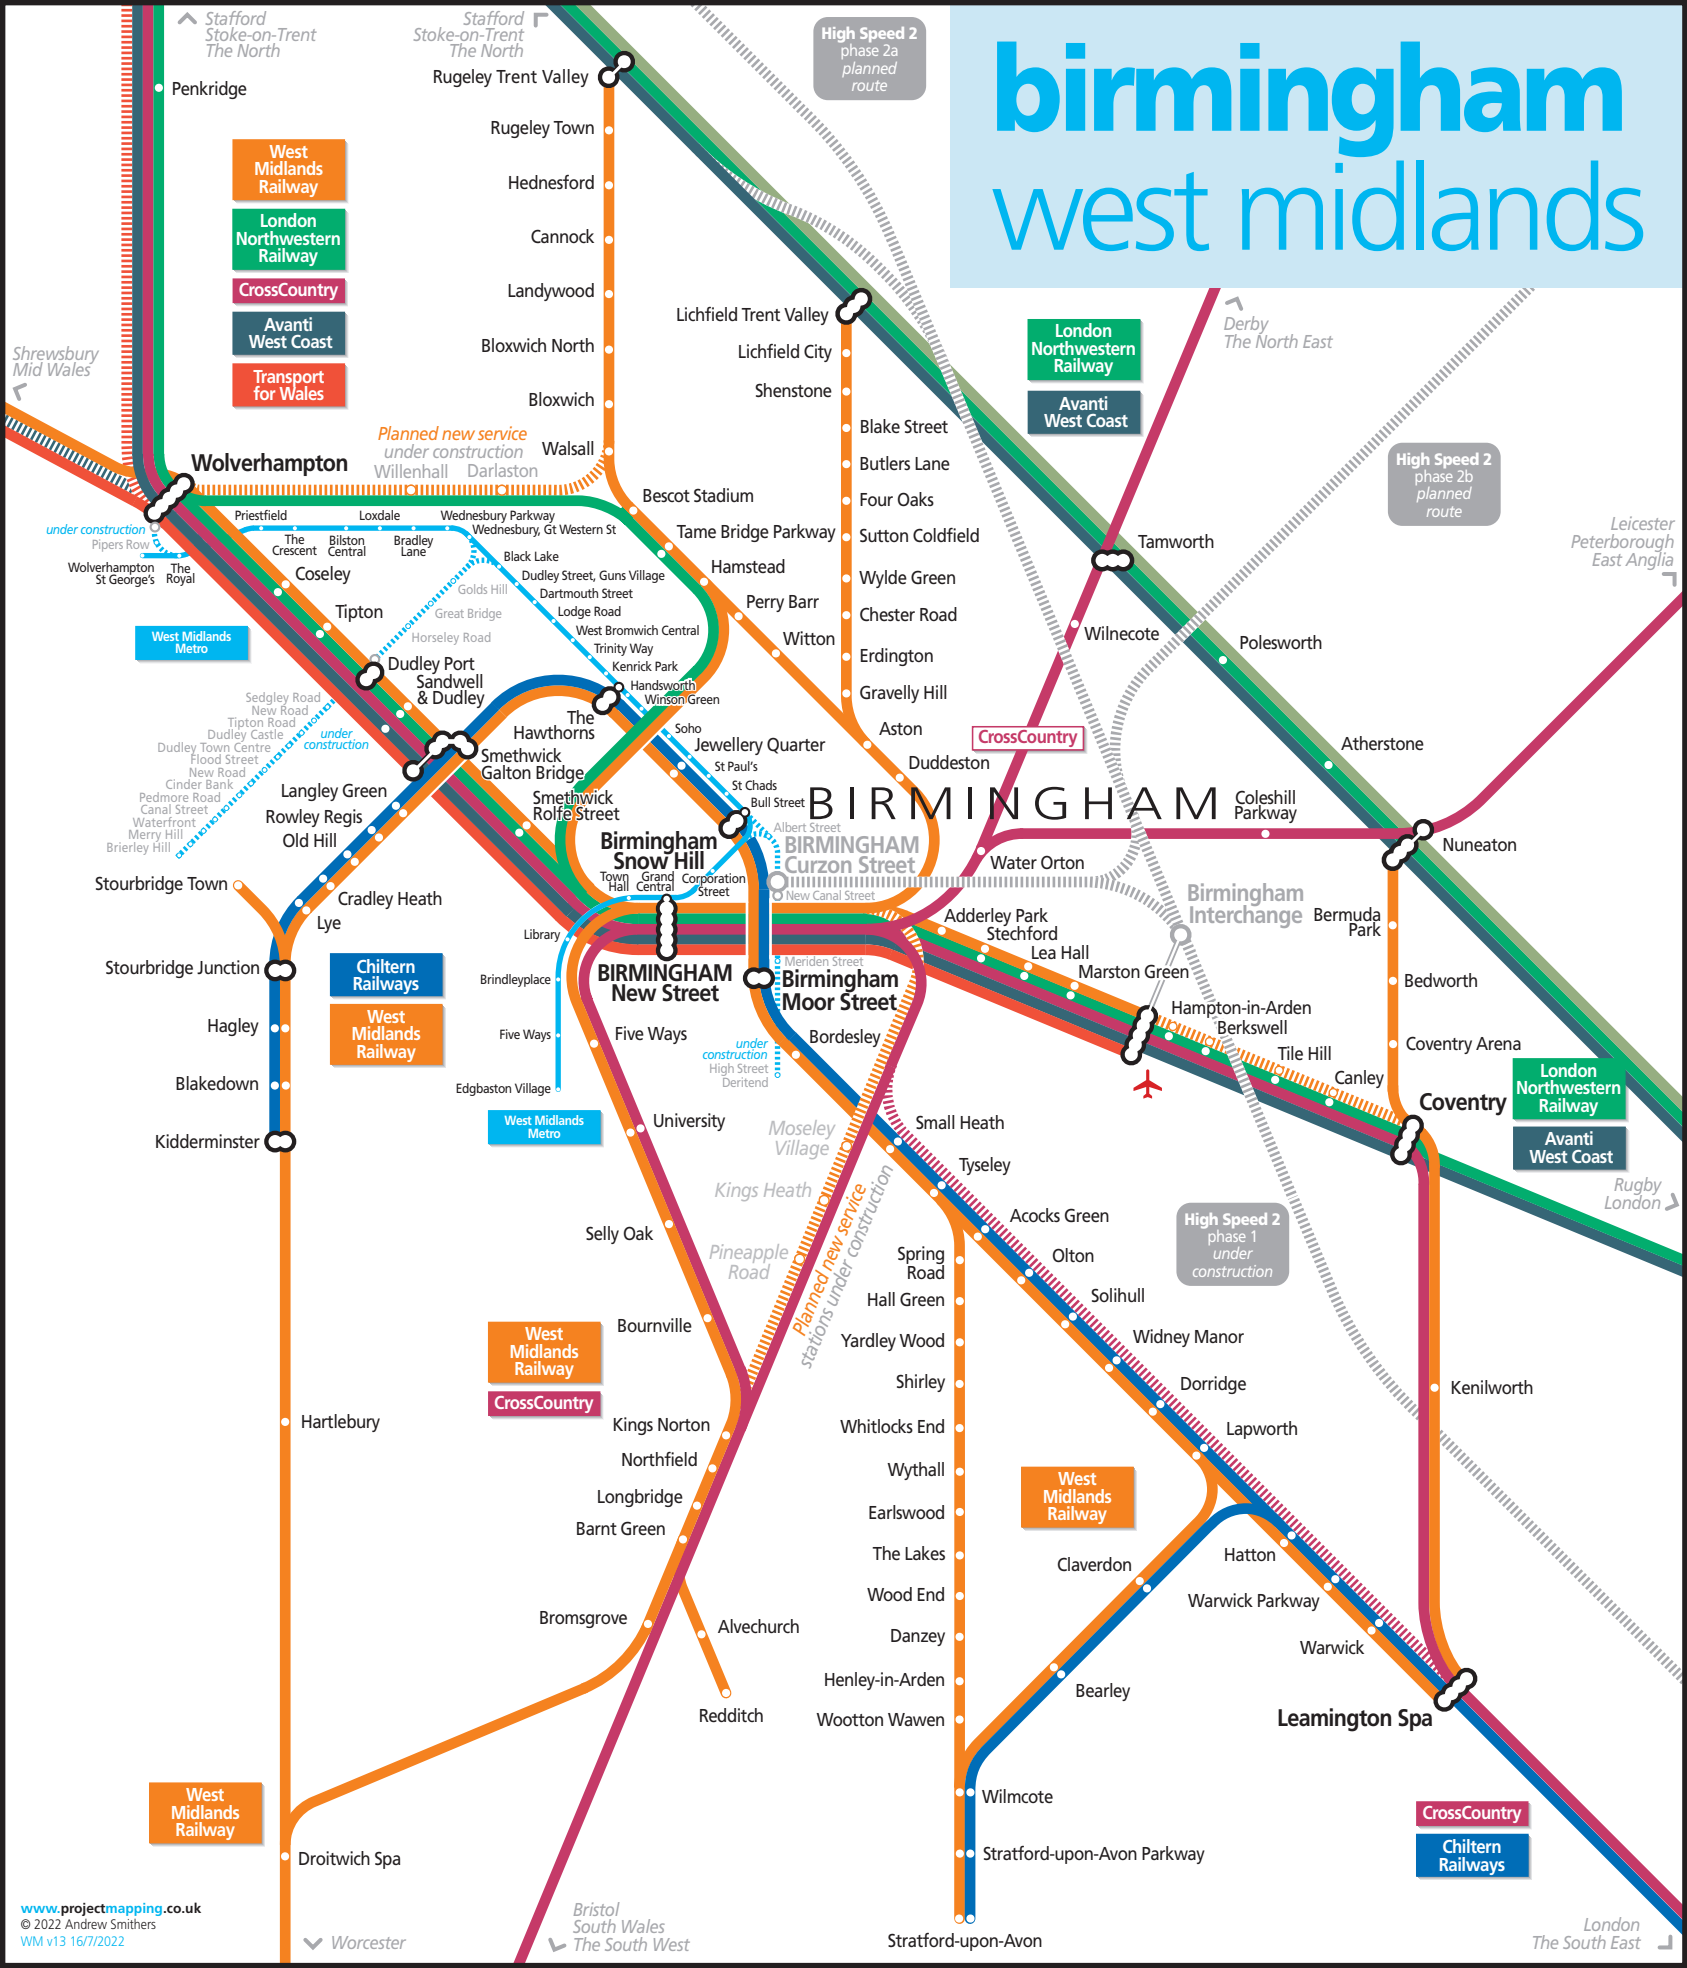

birmingham west midlands

- West Midlands Railway
- London Northwestern Railway
- CrossCountry
- Avanti West Coast
- Transport for Wales

High Speed 2
phase 2a
planned route

High Speed 2
phase 2b
planned route

High Speed 2
phase 1
under construction

Planned new service
stations under construction