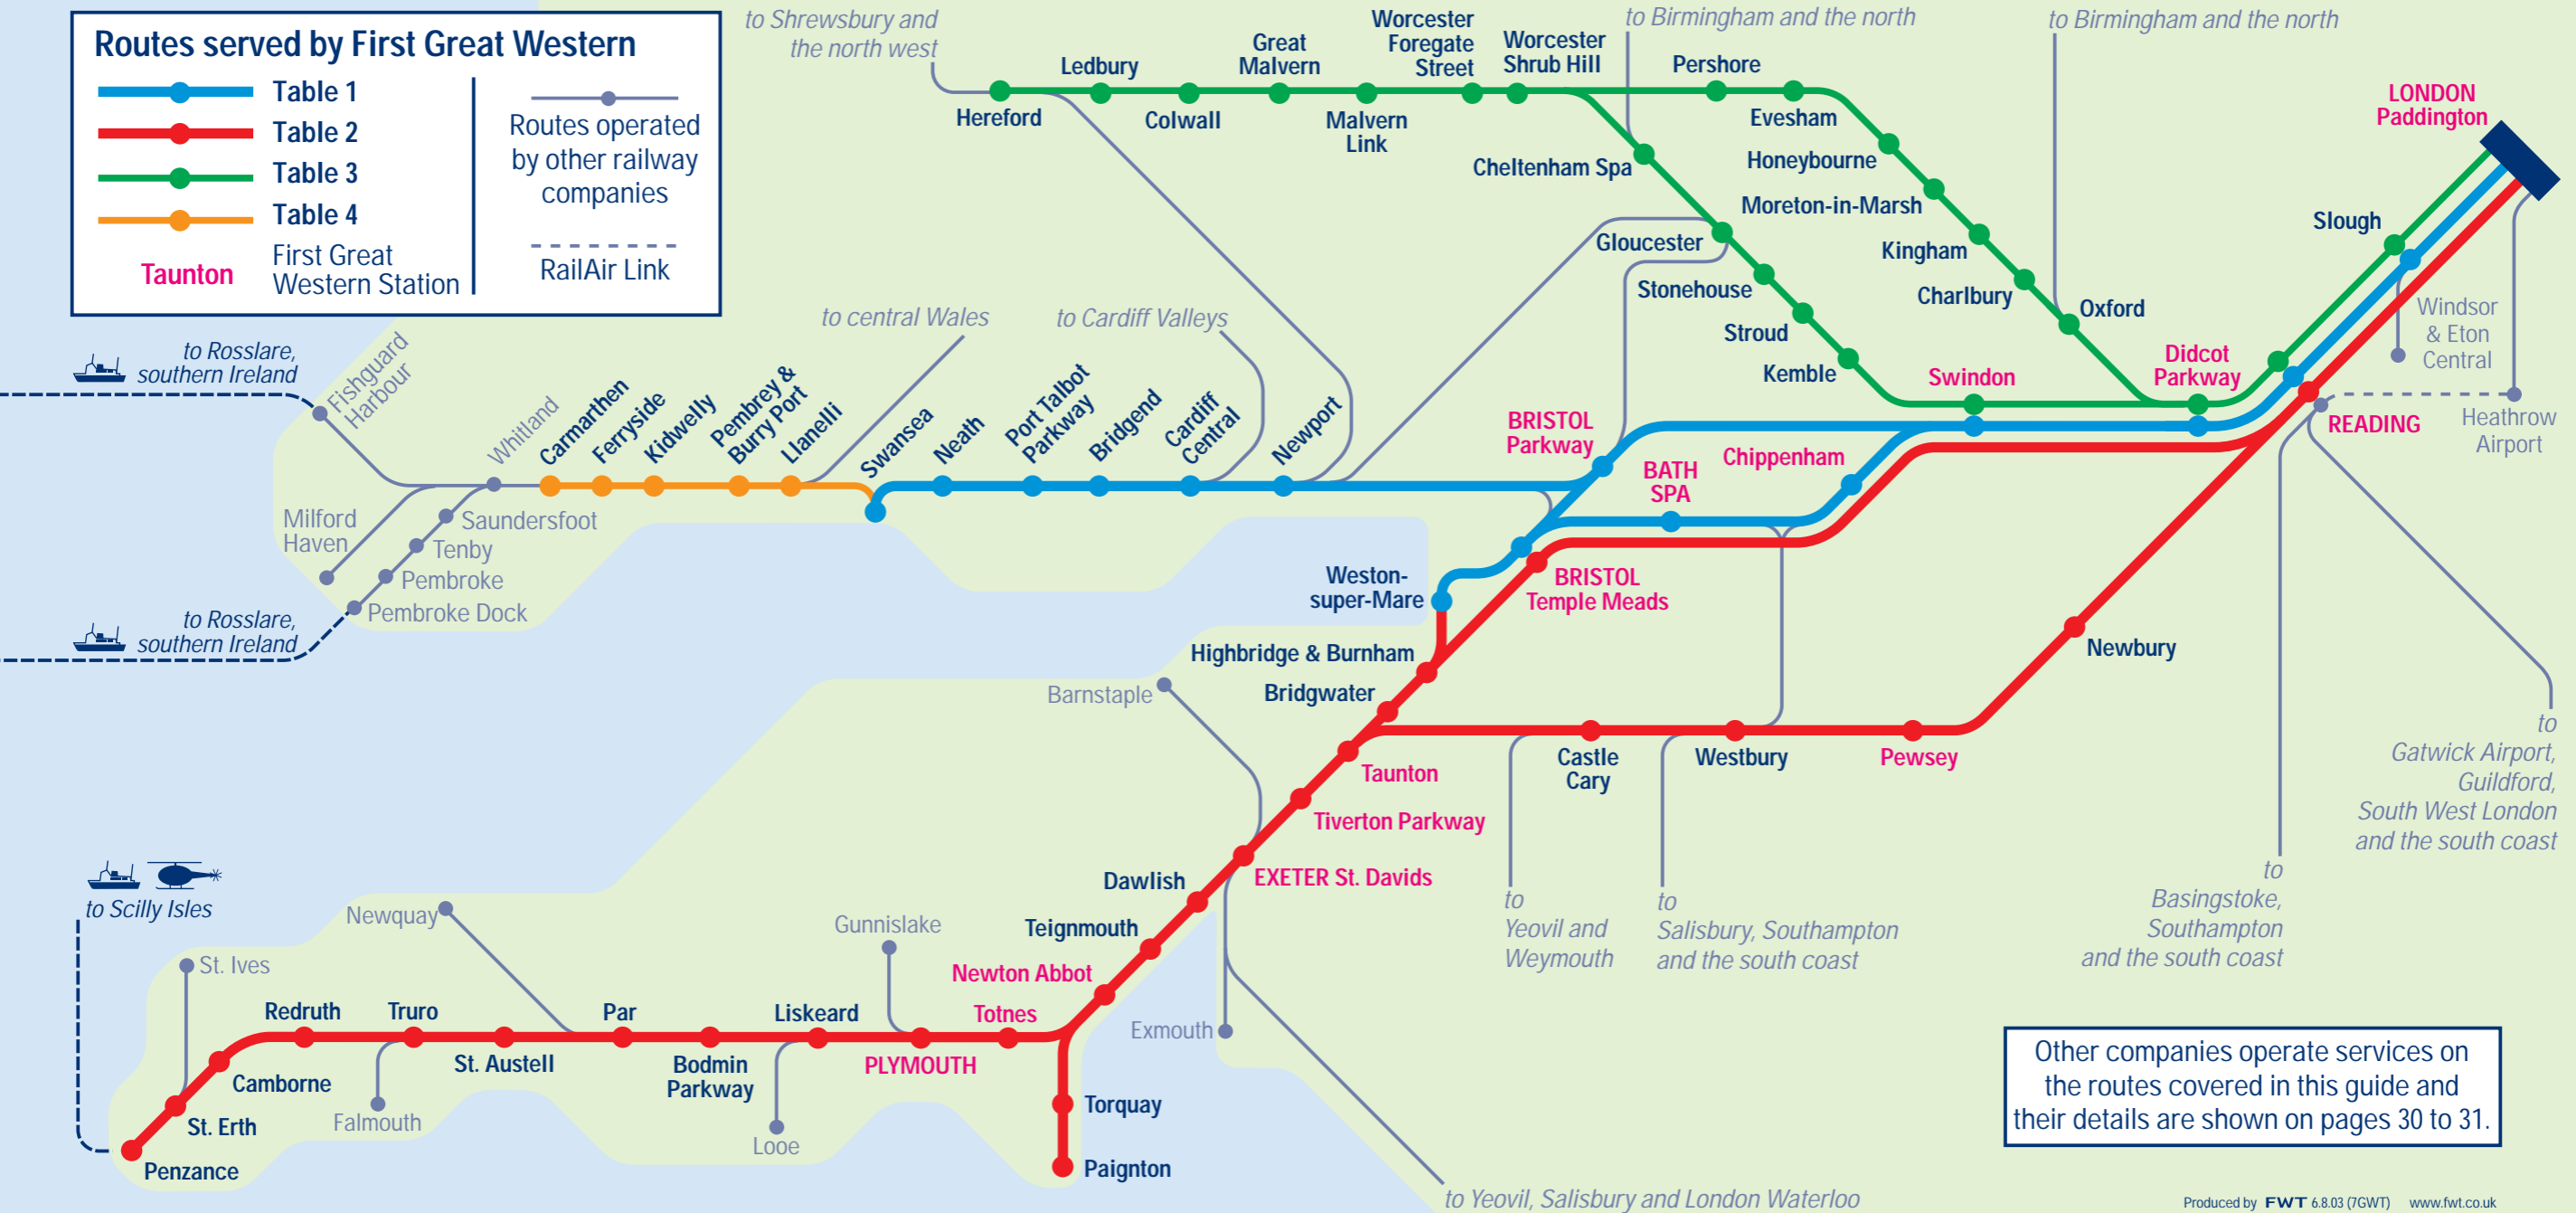

# Routes served by First Great Western

- Table 1
- Table 2
- Table 3
- Table 4
- Taunton
- First Great Western Station

Routes operated by other railway companies

--- RailAir Link

Other companies operate services on the routes covered in this guide and their details are shown on pages 30 to 31.