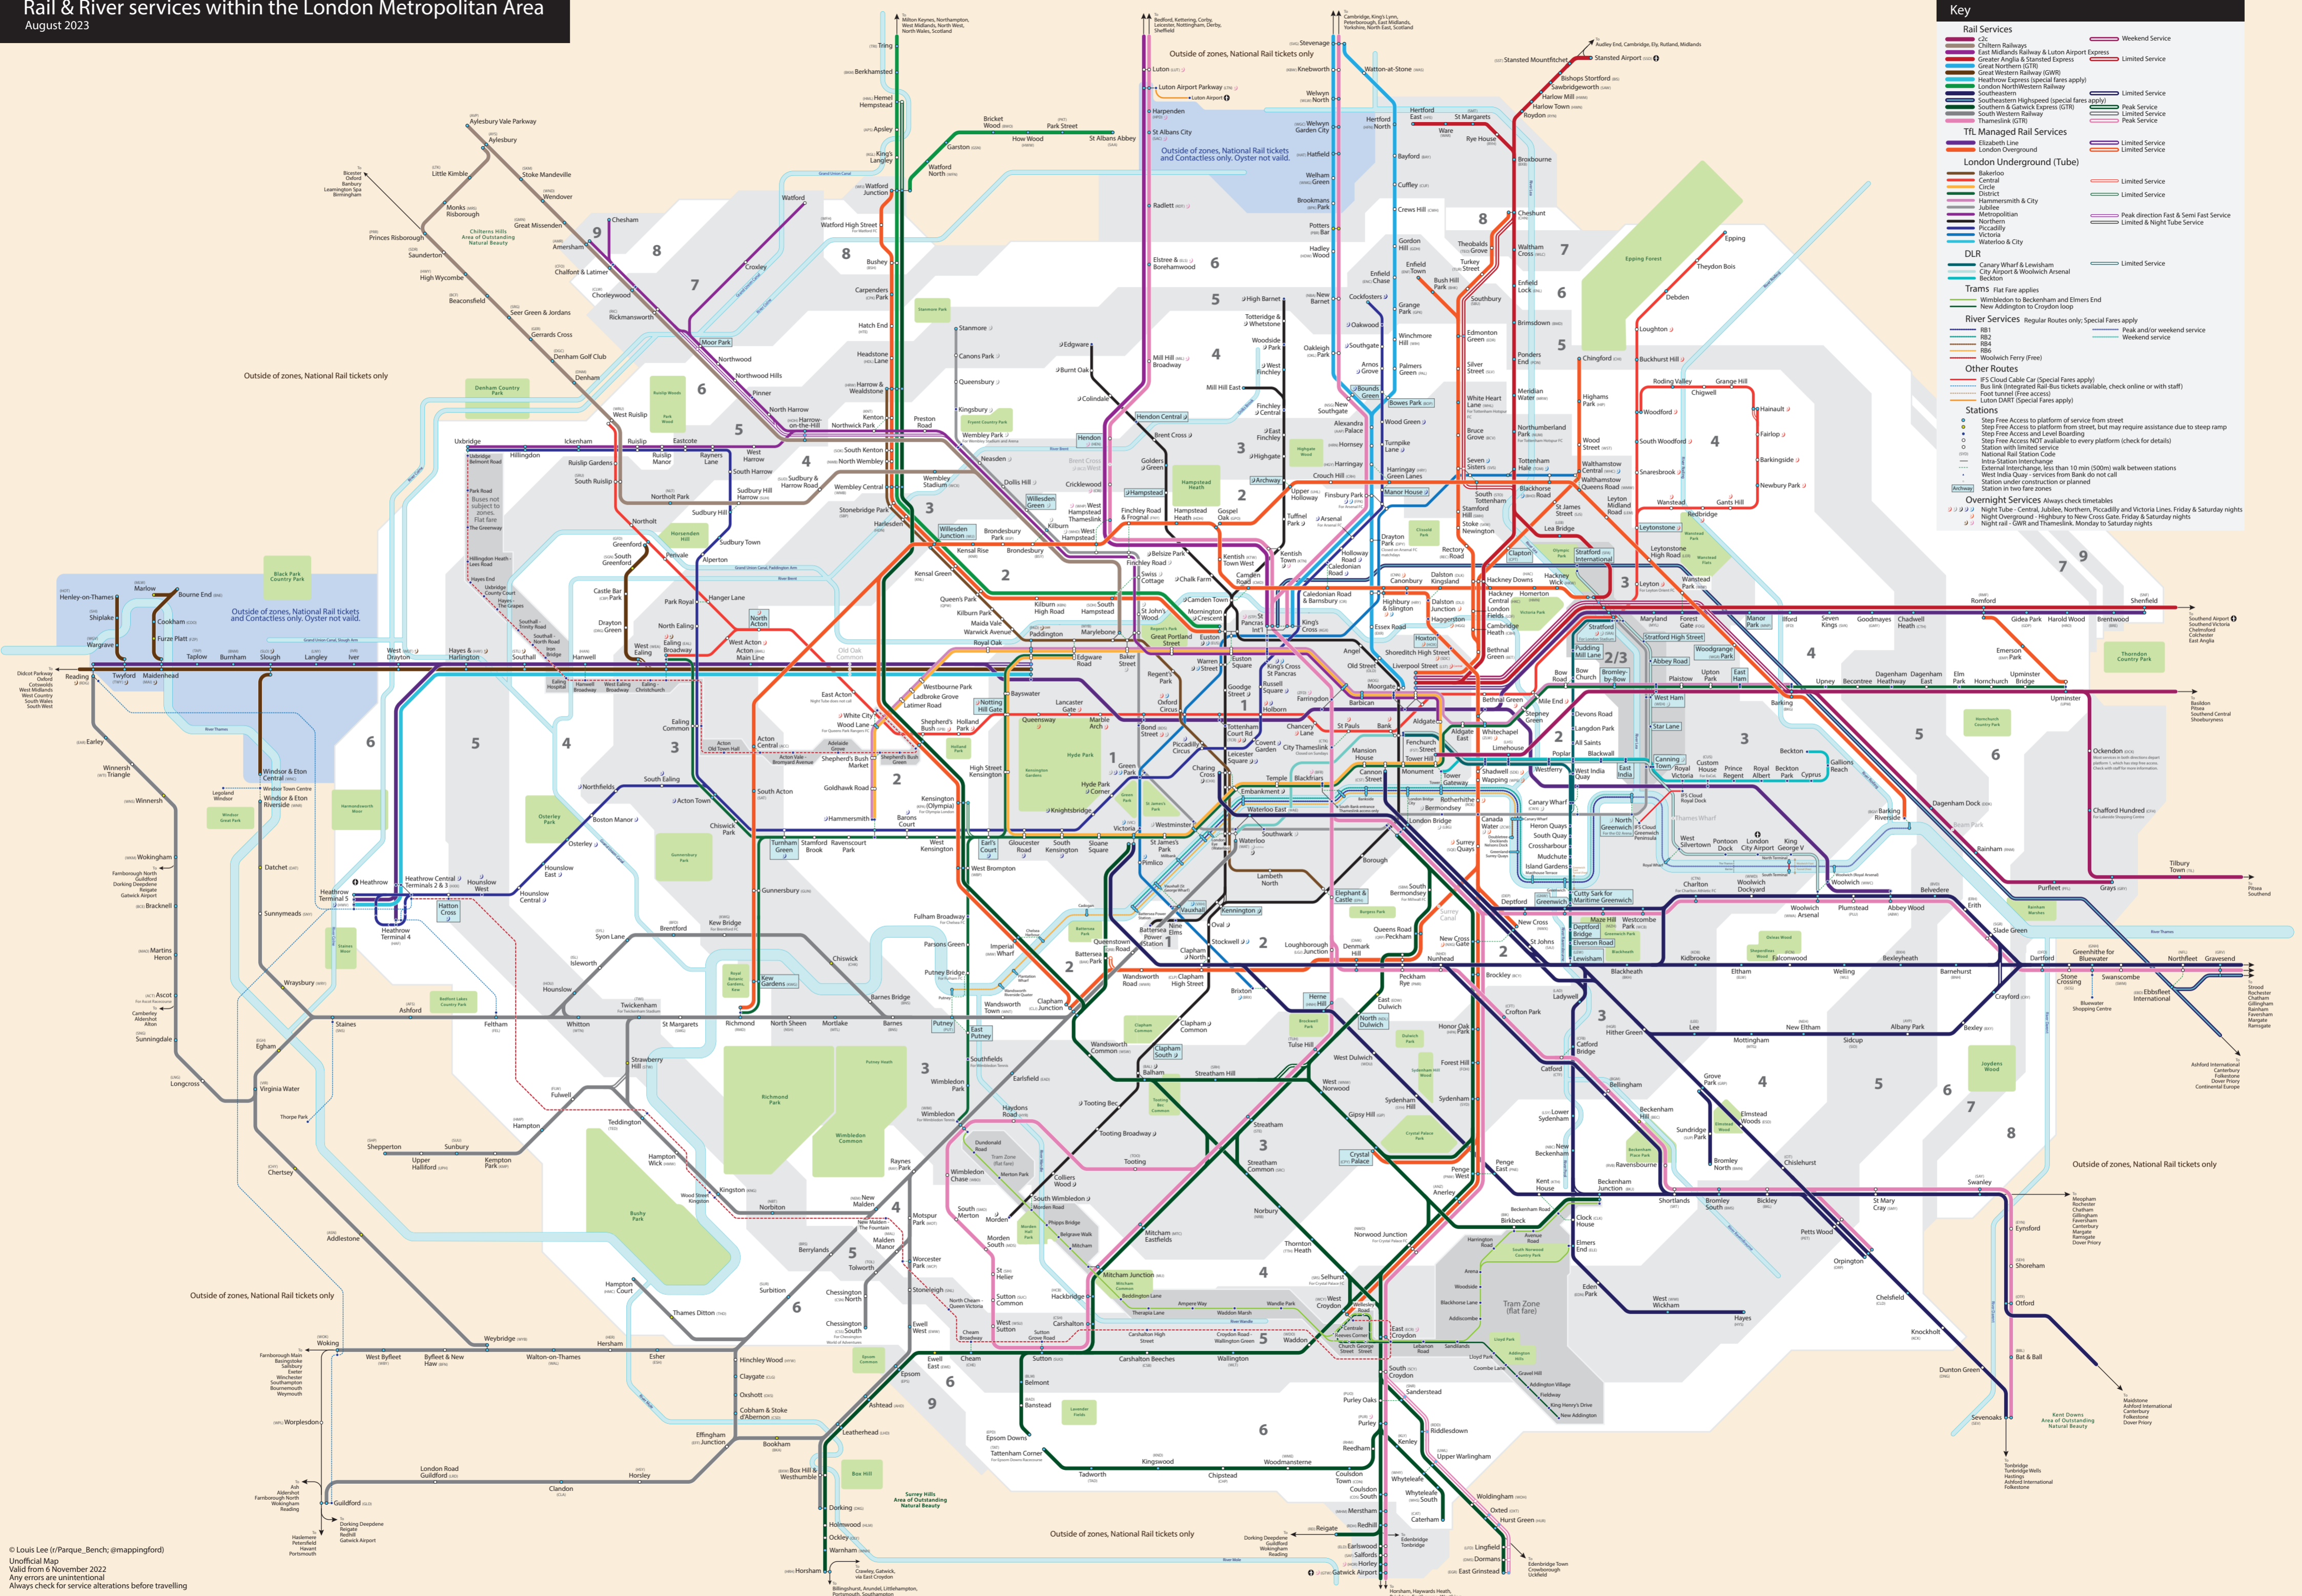

Rail & River services within the London Metropolitan Area
August 2023

Key

Rail Services

- Chiltern Railways
- Greater Anglia & Stansted Express
- Greater Eastern Railway (GER)
- Greater Western Railway (GWR)
- Heathrow Express (special fares apply)
- London North Western Railway
- Southeastern
- Southeastern Highspeed (special fares apply)
- Southern & Gatwick Express (GTE)
- South Western Railway
- Thameslink (GTR)
- Weekend Service
- Limited Service
- Limited Service
- Limited Service
- Limited Service
- Limited Service
- Limited Service
- Limited Service

TFL Managed Rail Services

- Elizabeth Line
- London Overground
- Limited Service
- Limited Service

London Underground (Tube)

- Bakerloo
- Central
- Circle
- District
- Hammersmith & City
- Jubilee
- Metropolitan
- Northern
- Piccadilly
- Victoria
- Waterloo & City
- Limited Service
- Limited Service
- Limited Service
- Peak direction Fast & Semi Fast Service
- Limited & Night Tube Service

DLR

- Canary Wharf & Lewisham
- City Airport & Woolwich Arsenal
- Beckton
- Limited Service

Trams Flat Fare applies

- Wimbledon to Beckenham and Elmers End
- New Addington to Croydon Loop
- Peak and/or weekend service
- Weekend service

River Services Regular Routes only; Special Fares apply

- RB1
- RB2
- RB4
- RB6
- Woolwich Ferry (Free)
- Peak and/or weekend service
- Weekend service

Other Routes

- IFS Cloud Cable Car (Special Fares apply)
- Bus link (Integrated Rail; Bus tickets available, check online or with staff)
- Foot tunnel (Free access)
- Luton DART (Special Fares apply)

Stations

- Step Free Access to platform of service from street
- Step Free Access to platform from street, but may require assistance due to steep ramp
- Step Free Access and Level Boarding
- Step Free Access NOT available to every platform (check for details)
- National Rail Station Code
- Intra-Station Interchange
- External Interchange (less than 10 min (500m) walk between stations)
- West India Quay - services from Bank do not call
- Station under construction or planned
- Station in two fare zones

Overnight Services Always check timetables

- Night Tube - Central, Jubilee, Northern, Piccadilly and Victoria Lines, Friday & Saturday nights
- Night Overground - Highbury to New Cross Gates, Friday & Saturday nights
- Night rail - GWR and Thameslink, Monday to Saturday nights