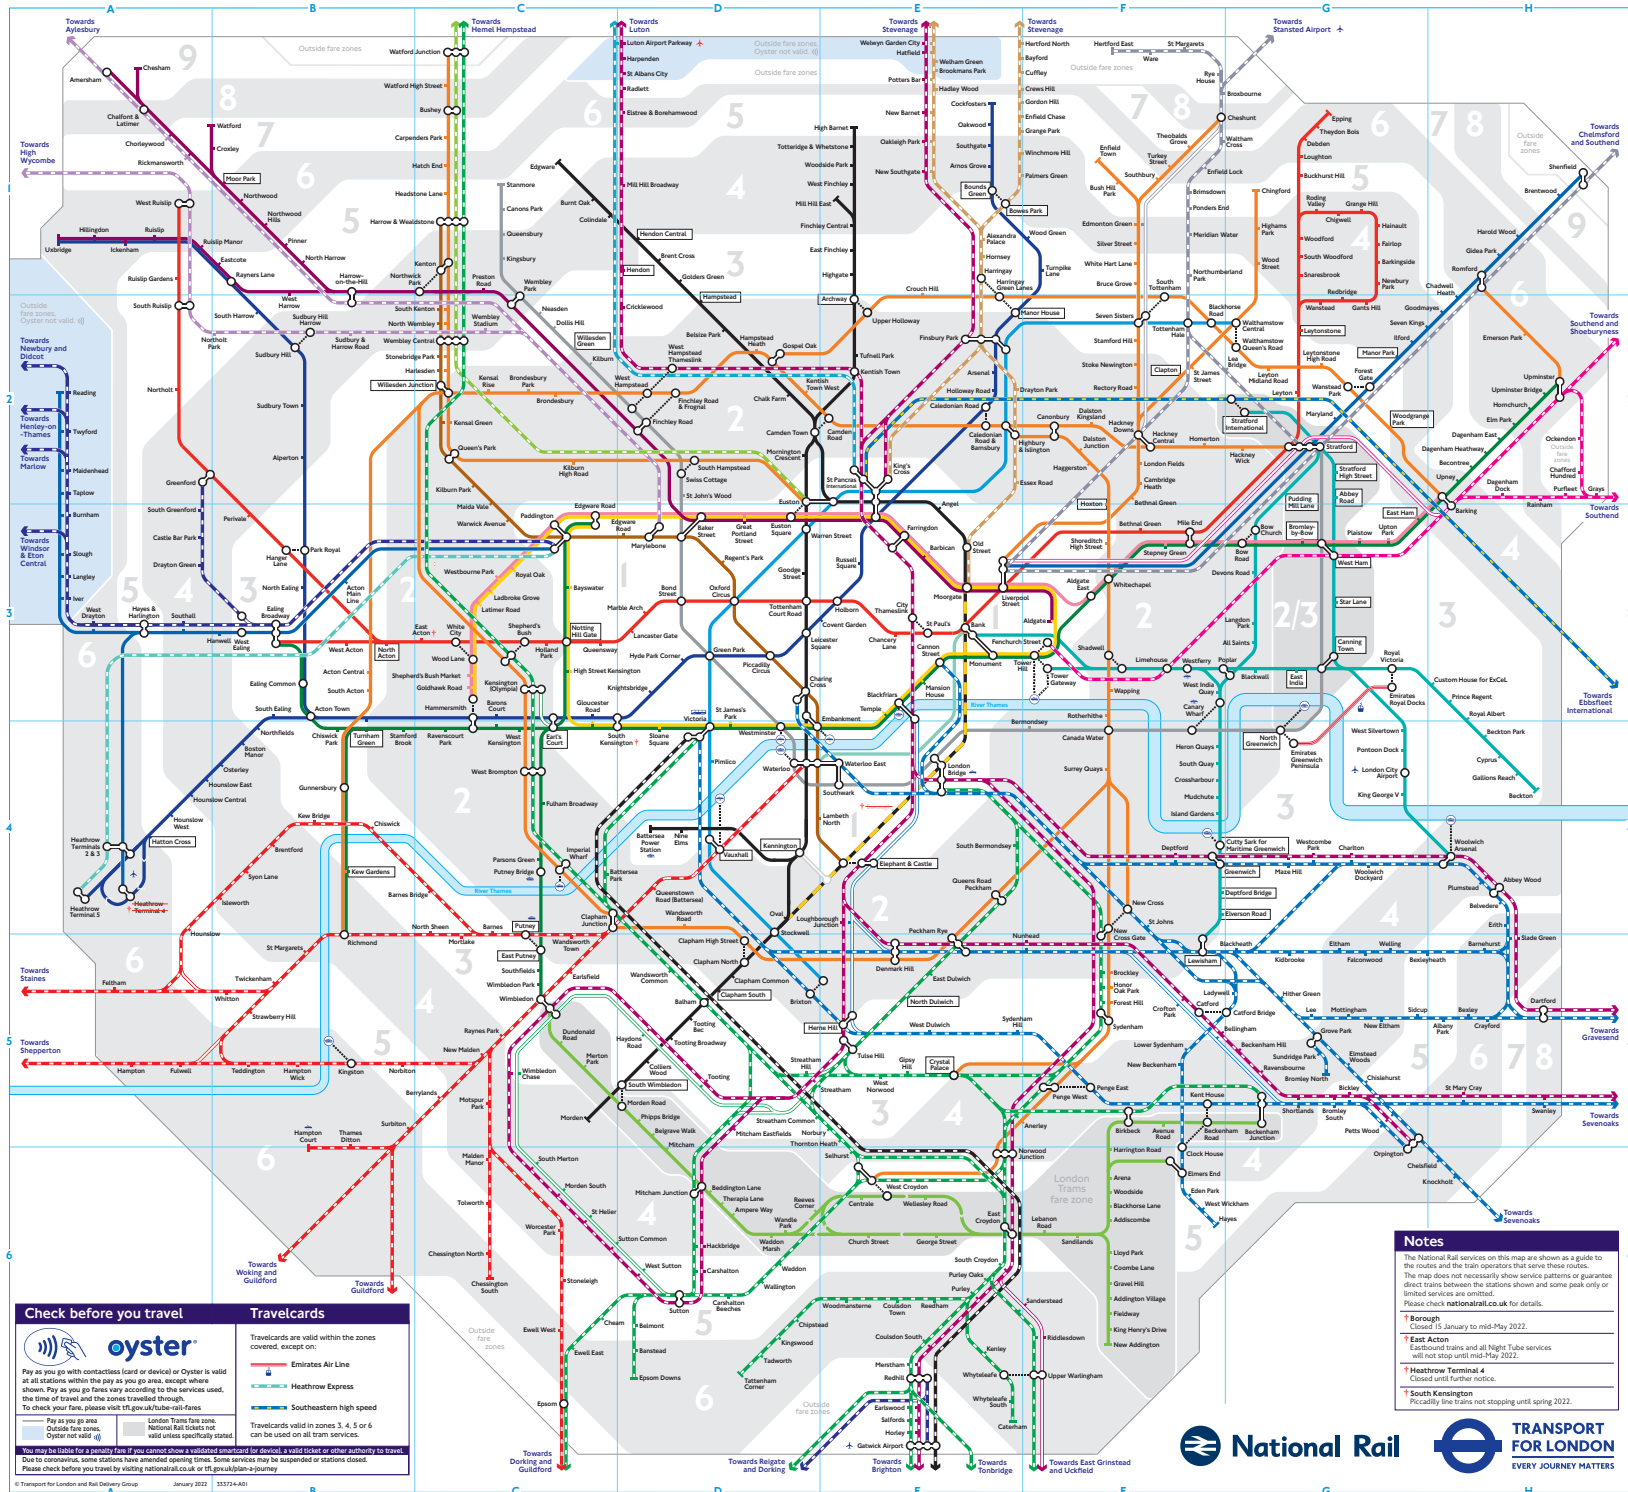

London's Rail & Tube services

Key to lines and symbols

1. Bakerloo
   - Central
   - Circle
   - District
   - Hammersmith & City
   - Jubilee
   - Metropolitan
   - Northern
   - Northern line closure
     Moorgate to Kennington closure
     12 January to mid-May 2022
   - Piccadilly
   - Victoria
   - Waterloo & City
   - DLR
   - London Overground
   - London Trams
   - TFL Rail
   - Emirates Air Line cable car
     (Special fares apply)
   - Chiltern Railways limited service
   - C2C limited service
   - East Midlands Railway limited service
   - Gatwick Express limited service
   - Great Northern peak hours only
   - Great Western Railway peak hours only
   - Greater Anglia peak hours only
   - Heathrow Express peak hours only
   - London Northwestern Railway peak hours only
   - South Western Railway peak hours only
   - Southeastern peak hours only
   - Southeastern high speed peak hours and limited service
   - Southern peak hours only
   - Thameslink peak hours only
3. Interchange stations
   - Internal interchange
   - Under a 10 minute walk between stations
   - Airport
   - Bus transfer to Airport
   - River services interchange
   - Victoria Coach Station
   - Station in both fare zones
   - Outside fare zones, Oyster not valid

tfl.gov.uk

nationalrail.co.uk

National Rail

TRANSPORT FOR LONDON
EVERY JOURNEY MATTERS

Online maps are strictly for personal use only. To license the Tube map for commercial use please visit tfl.gov.uk/maplicensing