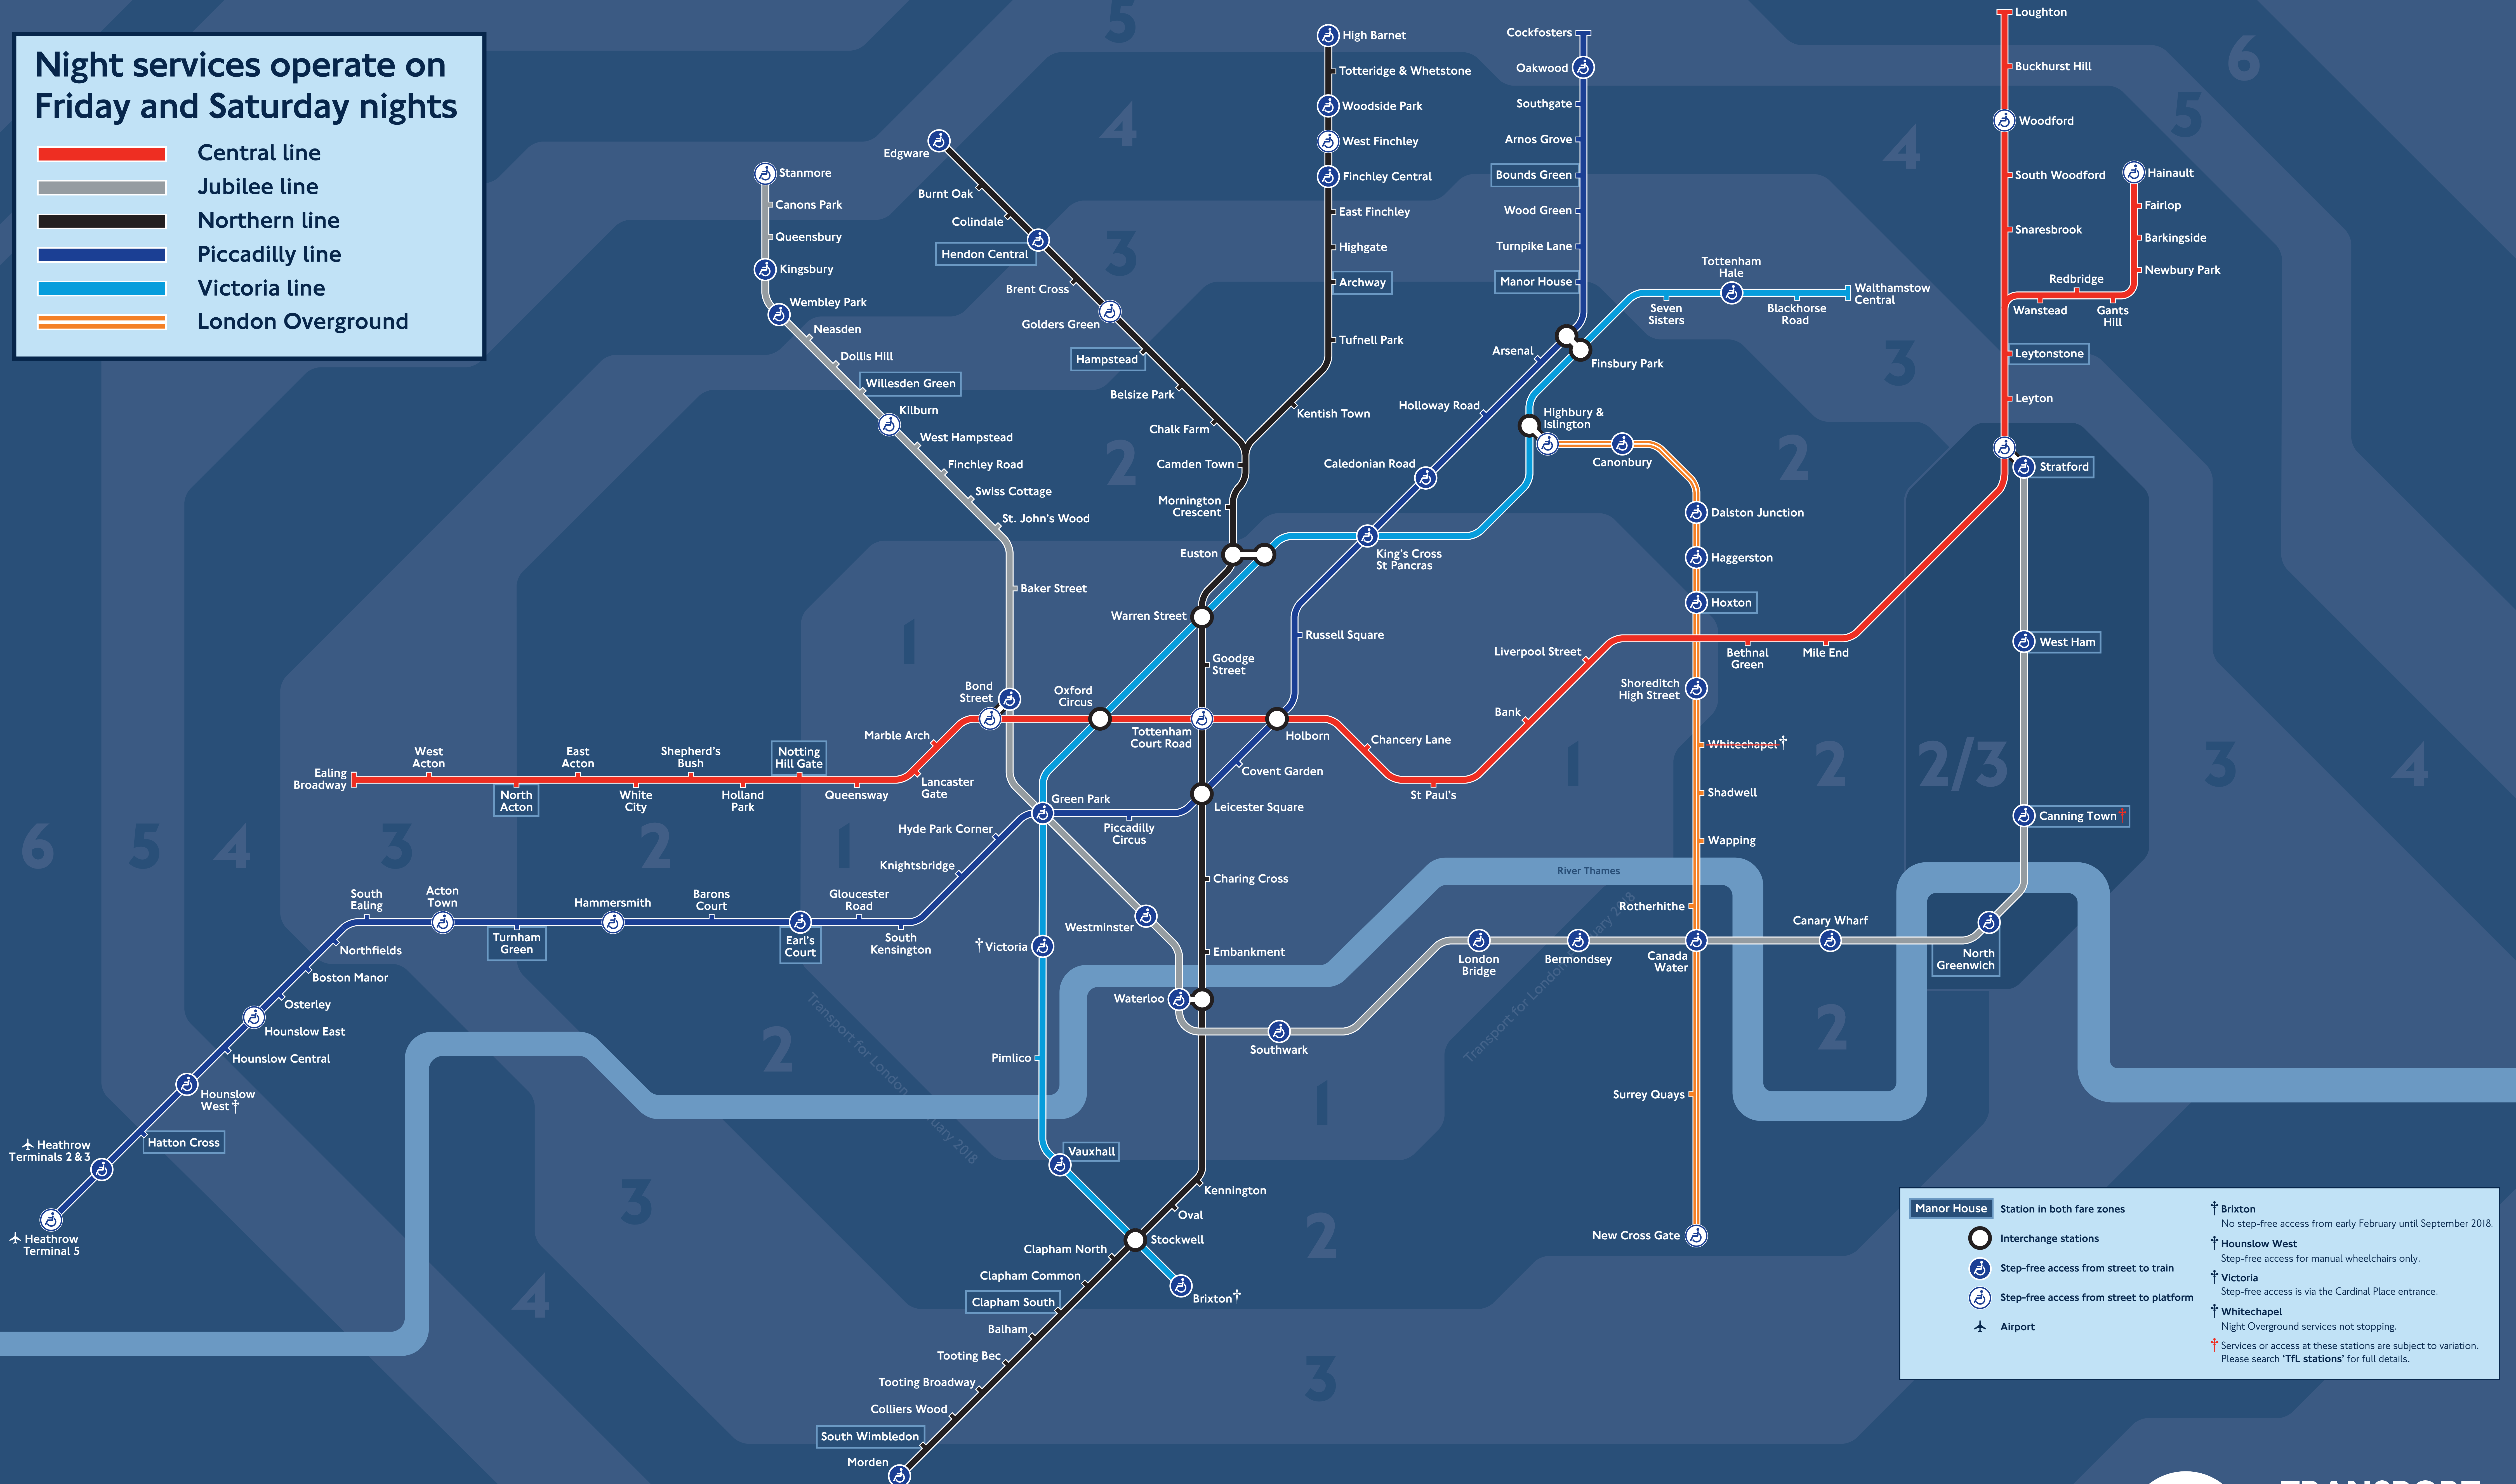

Night Tube and London Overground map

Operates on Friday and Saturday nights

Tube and London Overground Night Services

Night services operate on Friday and Saturday nights

- █ Central line
- █ Jubilee line
- █ Northern line
- █ Piccadilly line
- █ Victoria line
- █ London Overground

Manor House	Station in both fare zones	† Brixton	No step-free access from early February until September 2018.
	Interchange stations	† Hounslow West	Step-free access for manual wheelchairs only.
	Step-free access from street to train	† Victoria	Step-free access is via the Cardinal Place entrance.
	Step-free access from street to platform	† Whitechapel	Night Overground services not stopping.
	Airport	†	Services or access at these stations are subject to variation. Please search 'TfL stations' for full details.

MAYOR OF LONDON

tfl.gov.uk

24 hour travel information
0343 222 1234*

Sign up for email updates
tfl.gov.uk/emailupdates

[@TfLTravelAlerts](https://twitter.com/TfLTravelAlerts)

TRANSPORT FOR LONDON

EVERY JOURNEY MATTERS

Online maps are strictly for personal use only. To license the Tube map for commercial use please visit tfl.gov.uk/maplicensing