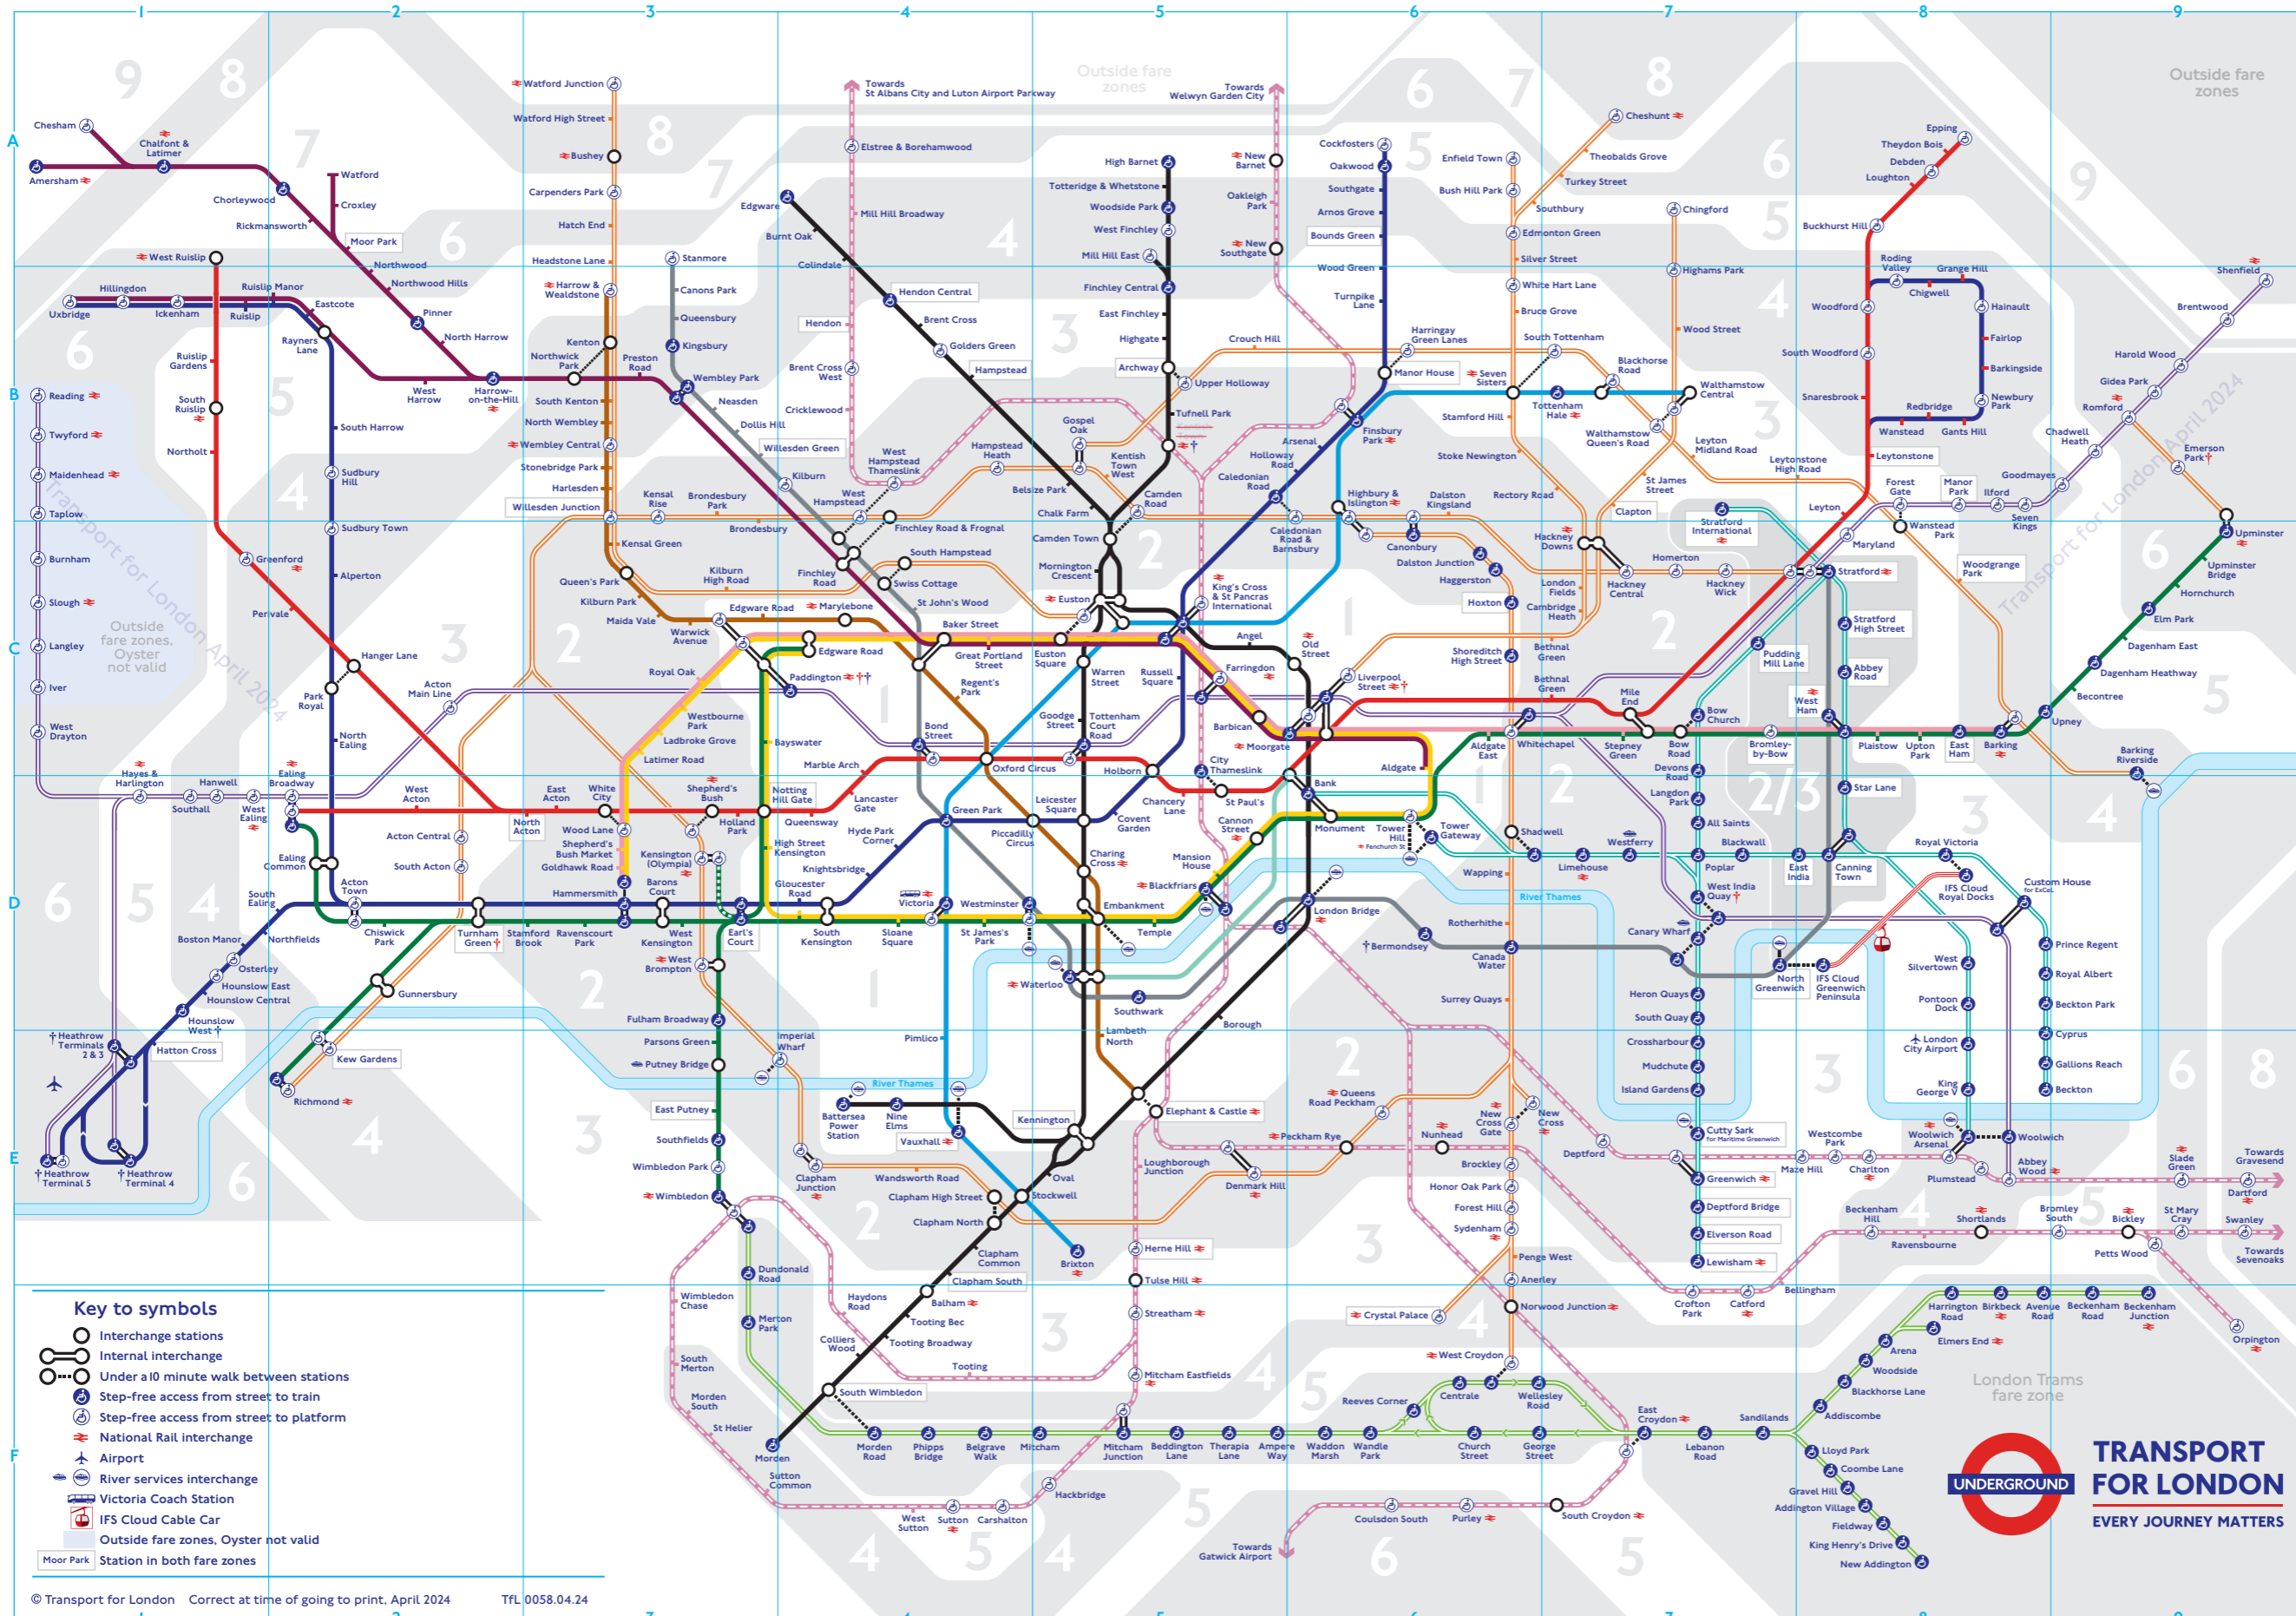

1. ### Check before you travel
2. † **Bermondsey**
     No step-free access from Monday 4 December 2023 until June 2024.
   - † **Elizabeth line Heathrow Airport stations**
     Special fares apply on Elizabeth line services to/from Heathrow Airport.
   - † **Hounslow West**
     Step-free access for manual wheelchairs only.
   - † **Kentish Town**
     Closed until late summer 2024. Kentish Town National Rail station remains open.
   - † **Paddington**
     Bakerloo line step-free access via Elizabeth line station entrance.
   - † **Services or access at these stations are subject to variation.**
     To check before you travel, visit tfl.gov.uk/plan-a-journey

1. ### Key to lines
2. Bakerloo
   - Central
   - Circle
   - District
   - Hammersmith & City
   - Jubilee
   - Metropolitan
   - Northern
   - Piccadilly
   - Victoria
   - Waterloo & City
   - DLR
   - Elizabeth line
   - London Overground
   - London Trams
   - IFS Cloud Cable Car
     Special fares apply
   - Thameslink
     Service not operated by TfL. If you need assistance, please speak to staff at your origin station so this can be arranged at the destination station or check assisted travel at www.thameslinkrailway.co.uk
   - District
     Open at weekends and on some public holidays
   - Air-conditioned trains

1. ### Key to symbols
2. Interchange stations
   - Internal interchange
   - Under a 10 minute walk between stations
   - Step-free access from street to train
   - Step-free access from street to platform
   - National Rail interchange
   - Airport
   - River services interchange
   - Victoria Coach Station
   - IFS Cloud Cable Car
   - Outside fare zones, Oyster not valid
   - Station in both fare zones

© Transport for London Correct at time of going to print, April 2024 TFL 0058.04.24

Online maps are strictly for personal use only. To license the Tube map for commercial use please visit tfl.gov.uk/maplicensing

TfL Go, your real-time travel app

Download TfL Go to plan your journey

Direct
DST 20

Bus only
Direct

Victoria
District
St James's Park